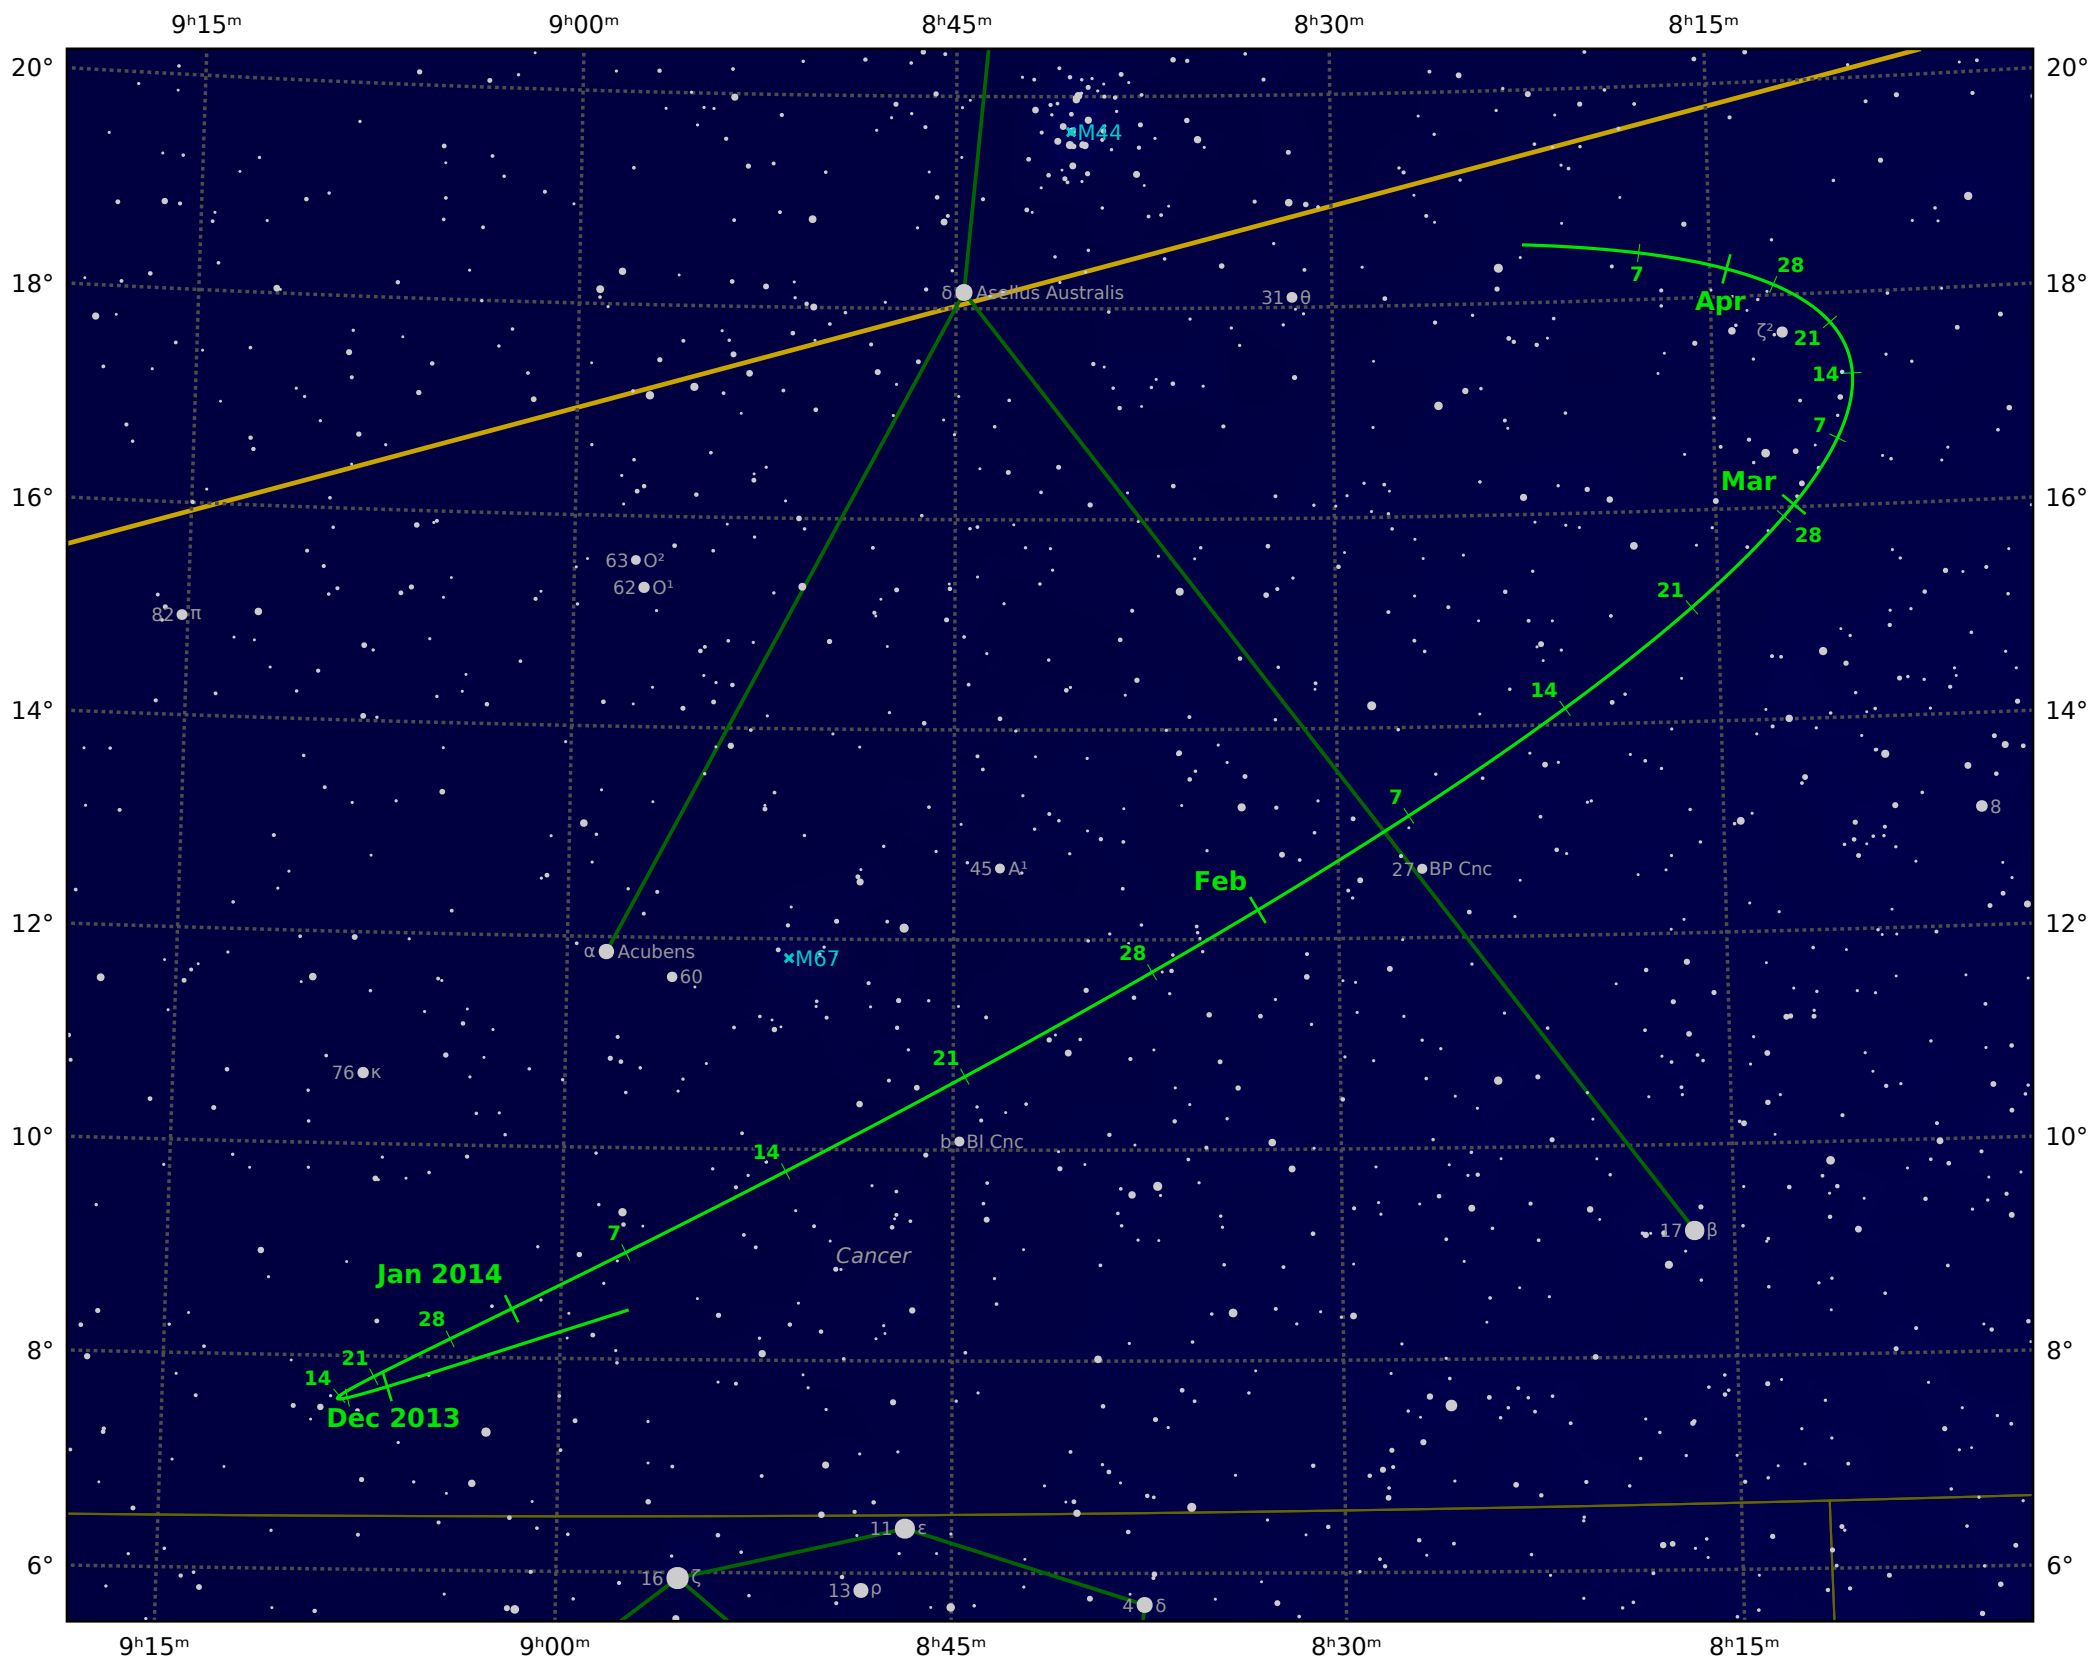

The path of Asteroid 18 Melpomene around opposition on 29 Jan 2014

© Dominic Ford 2011-2021. Downloaded from <https://in-the-sky.org>

Magnitude scale: ● -9.5 ● -9.0 ● -8.5 ● -8.0 ● -7.5 ● -7.0 ● -6.5 ● -6.0 ● -5.5 ● -5.0 ● -4.5 ● -4.0 ● -3.5 ● -3.0

— Ecliptic Plane