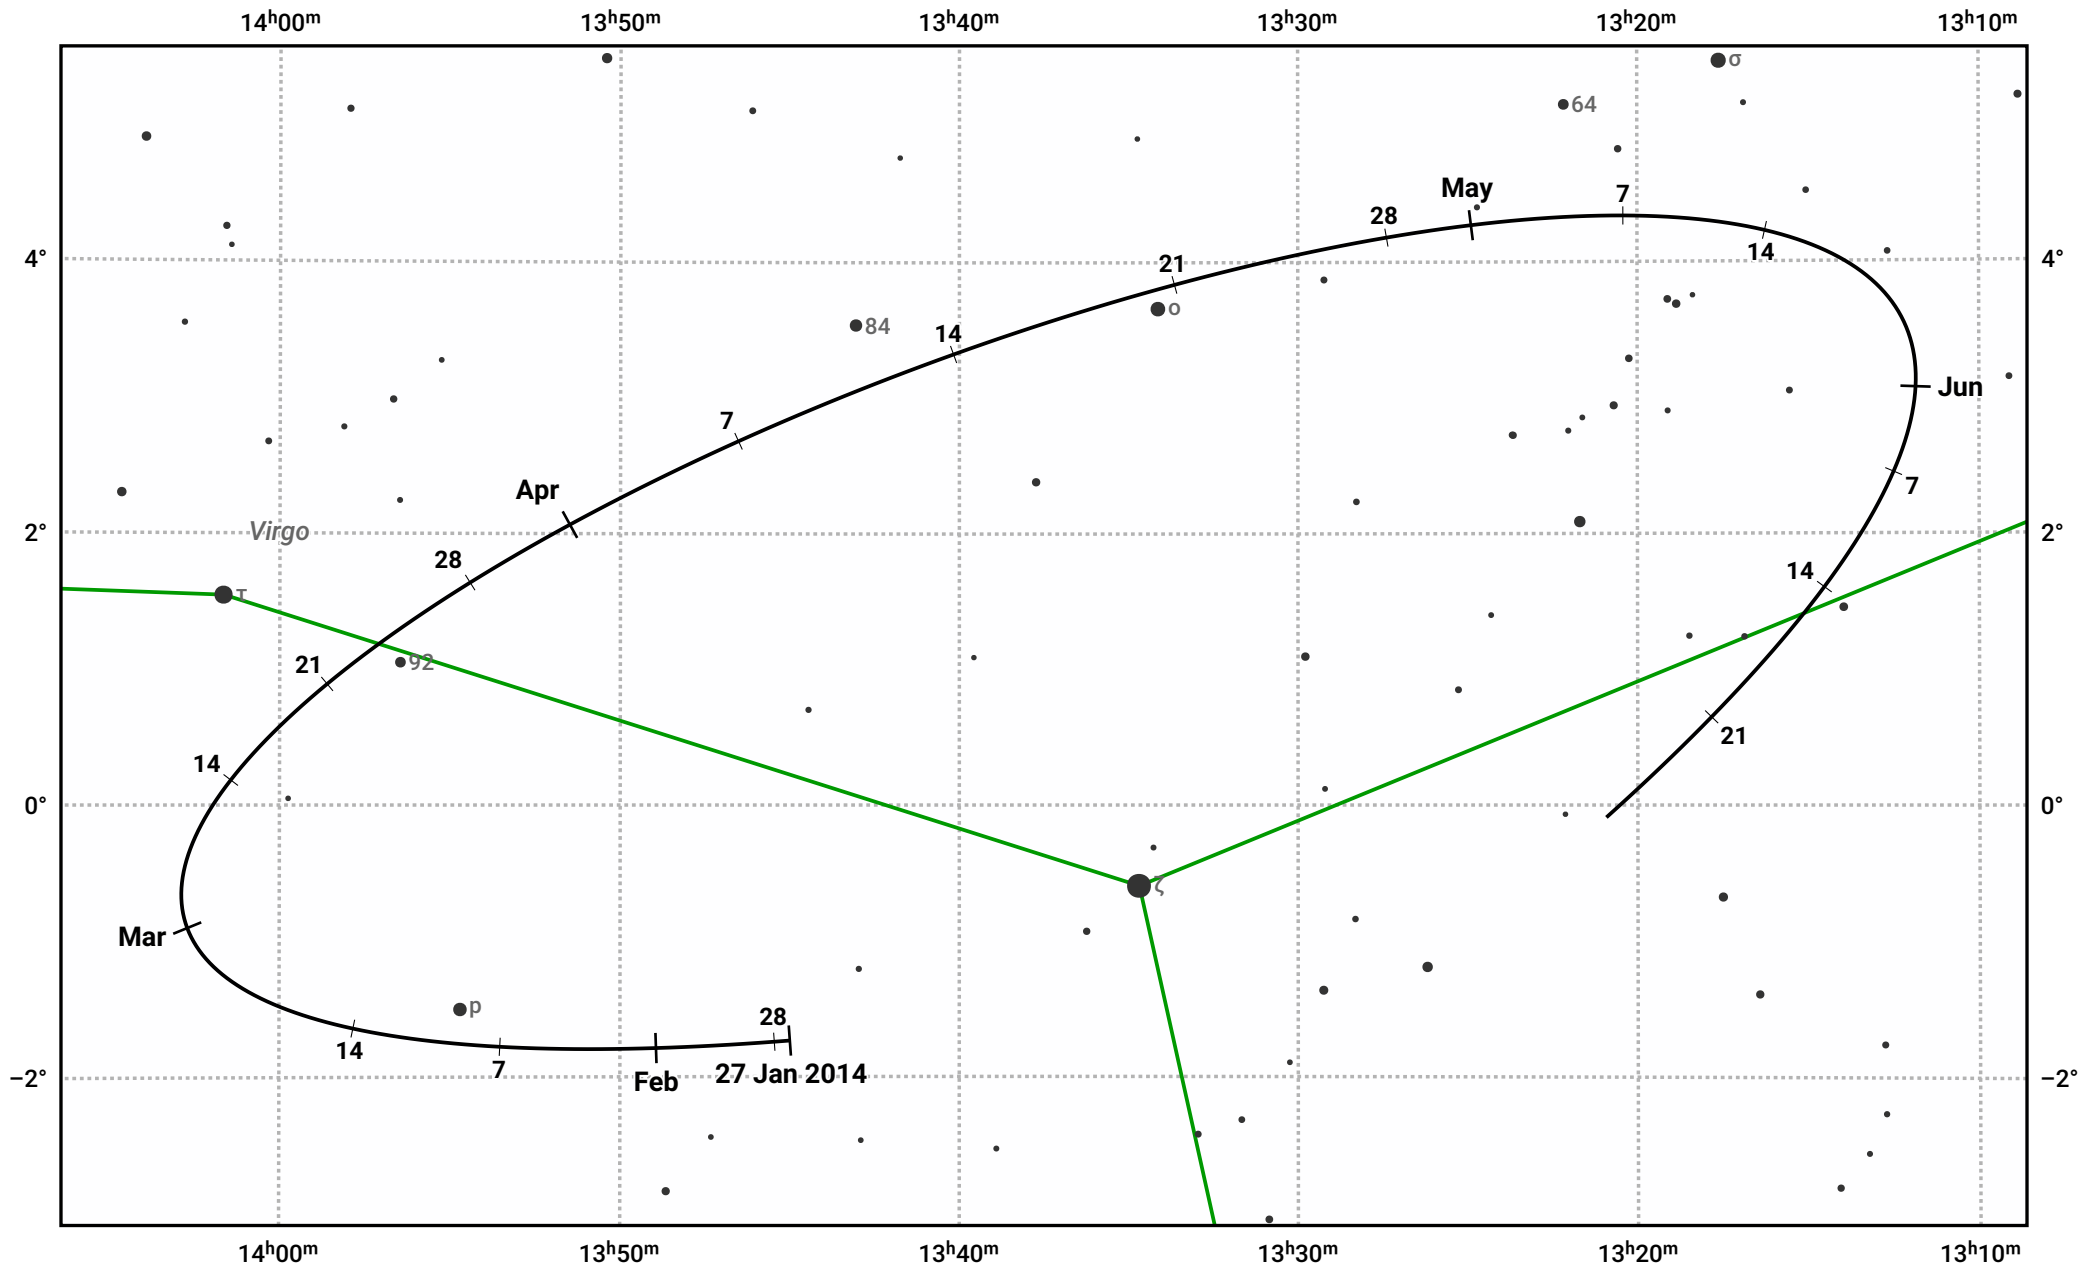

The path of Asteroid 4 Vesta around opposition on 12 Apr 2014

© Dominic Ford 2011–2024. Date markers placed at midnight UTC. Downloaded from <https://in-the-sky.org>

Magnitude scale: • 8.0 • 7.0 • 6.0 • 5.0 • 4.0 • 3.0

— Ecliptic Plane

● Galaxy
 ■ Bright nebula
 ● Open cluster
 ⊕ Globular cluster

Date	Mag	Phase
2014 Feb 1	7.4	96%
2014 Mar 1	6.8	97%
2014 Mar 14	6.5	98%
2014 Apr 1	6.0	99%
2014 May 1	6.1	99%
2014 Jun 1	6.8	96%