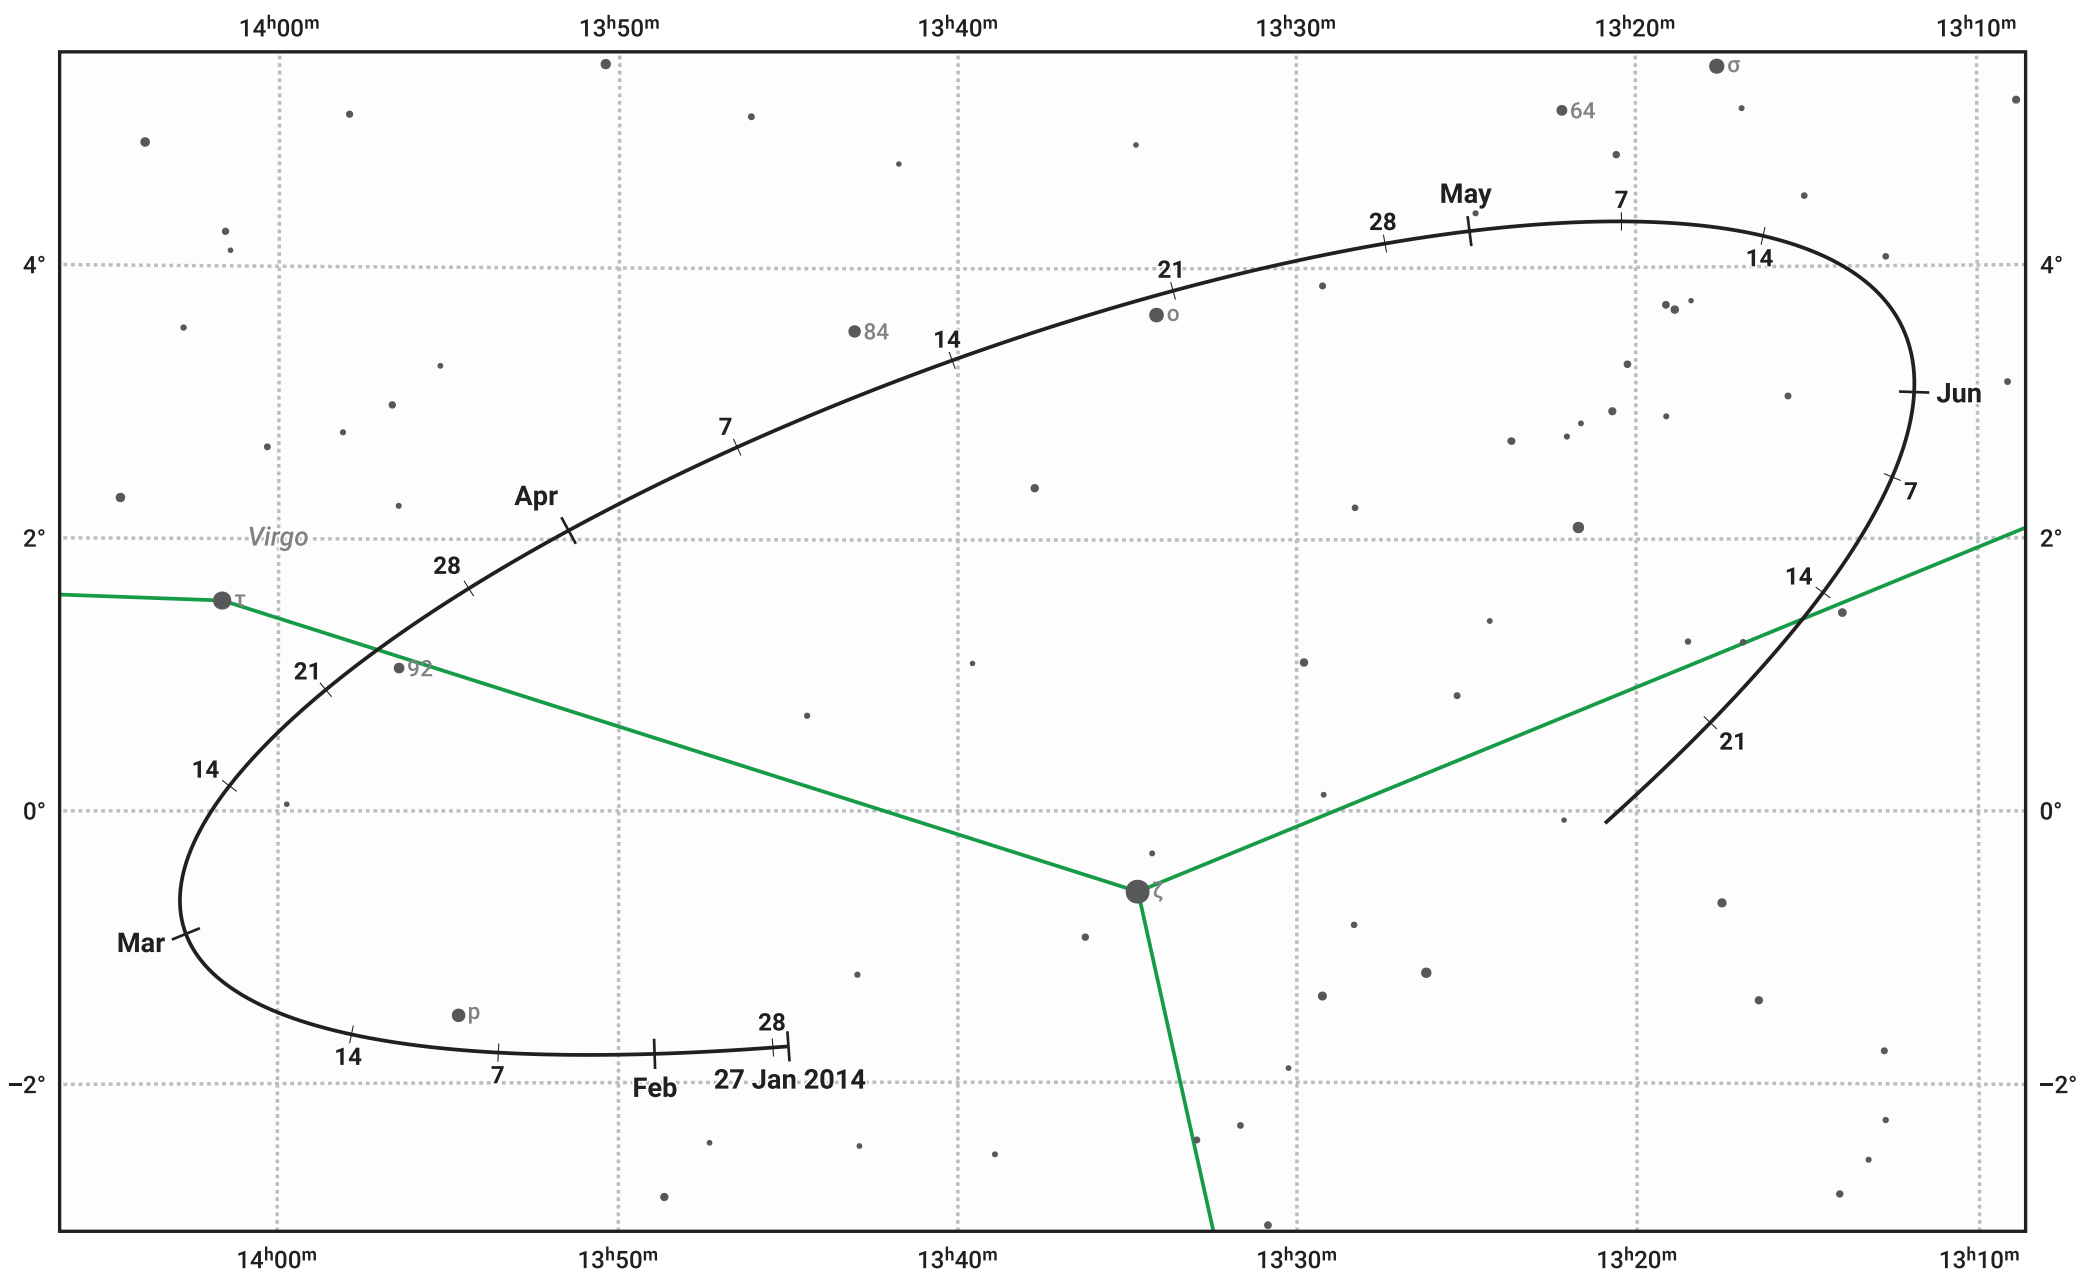

# The path of Asteroid 4 Vesta around opposition on 12 Apr 2014

© Dominic Ford 2011–2024. Date markers placed at midnight UTC. Downloaded from <https://in-the-sky.org>

Magnitude scale: • 8.0 • 7.0 • 6.0 • 5.0 • 4.0 • 3.0

— Ecliptic Plane

- Galaxy
- Bright nebula
- Open cluster
- Globular cluster

Date	Mag	Phase
2014 Feb 1	7.4	96%
2014 Mar 1	6.8	97%
2014 Mar 14	6.5	98%
2014 Apr 1	6.0	99%
2014 May 1	6.1	99%
2014 Jun 1	6.8	96%