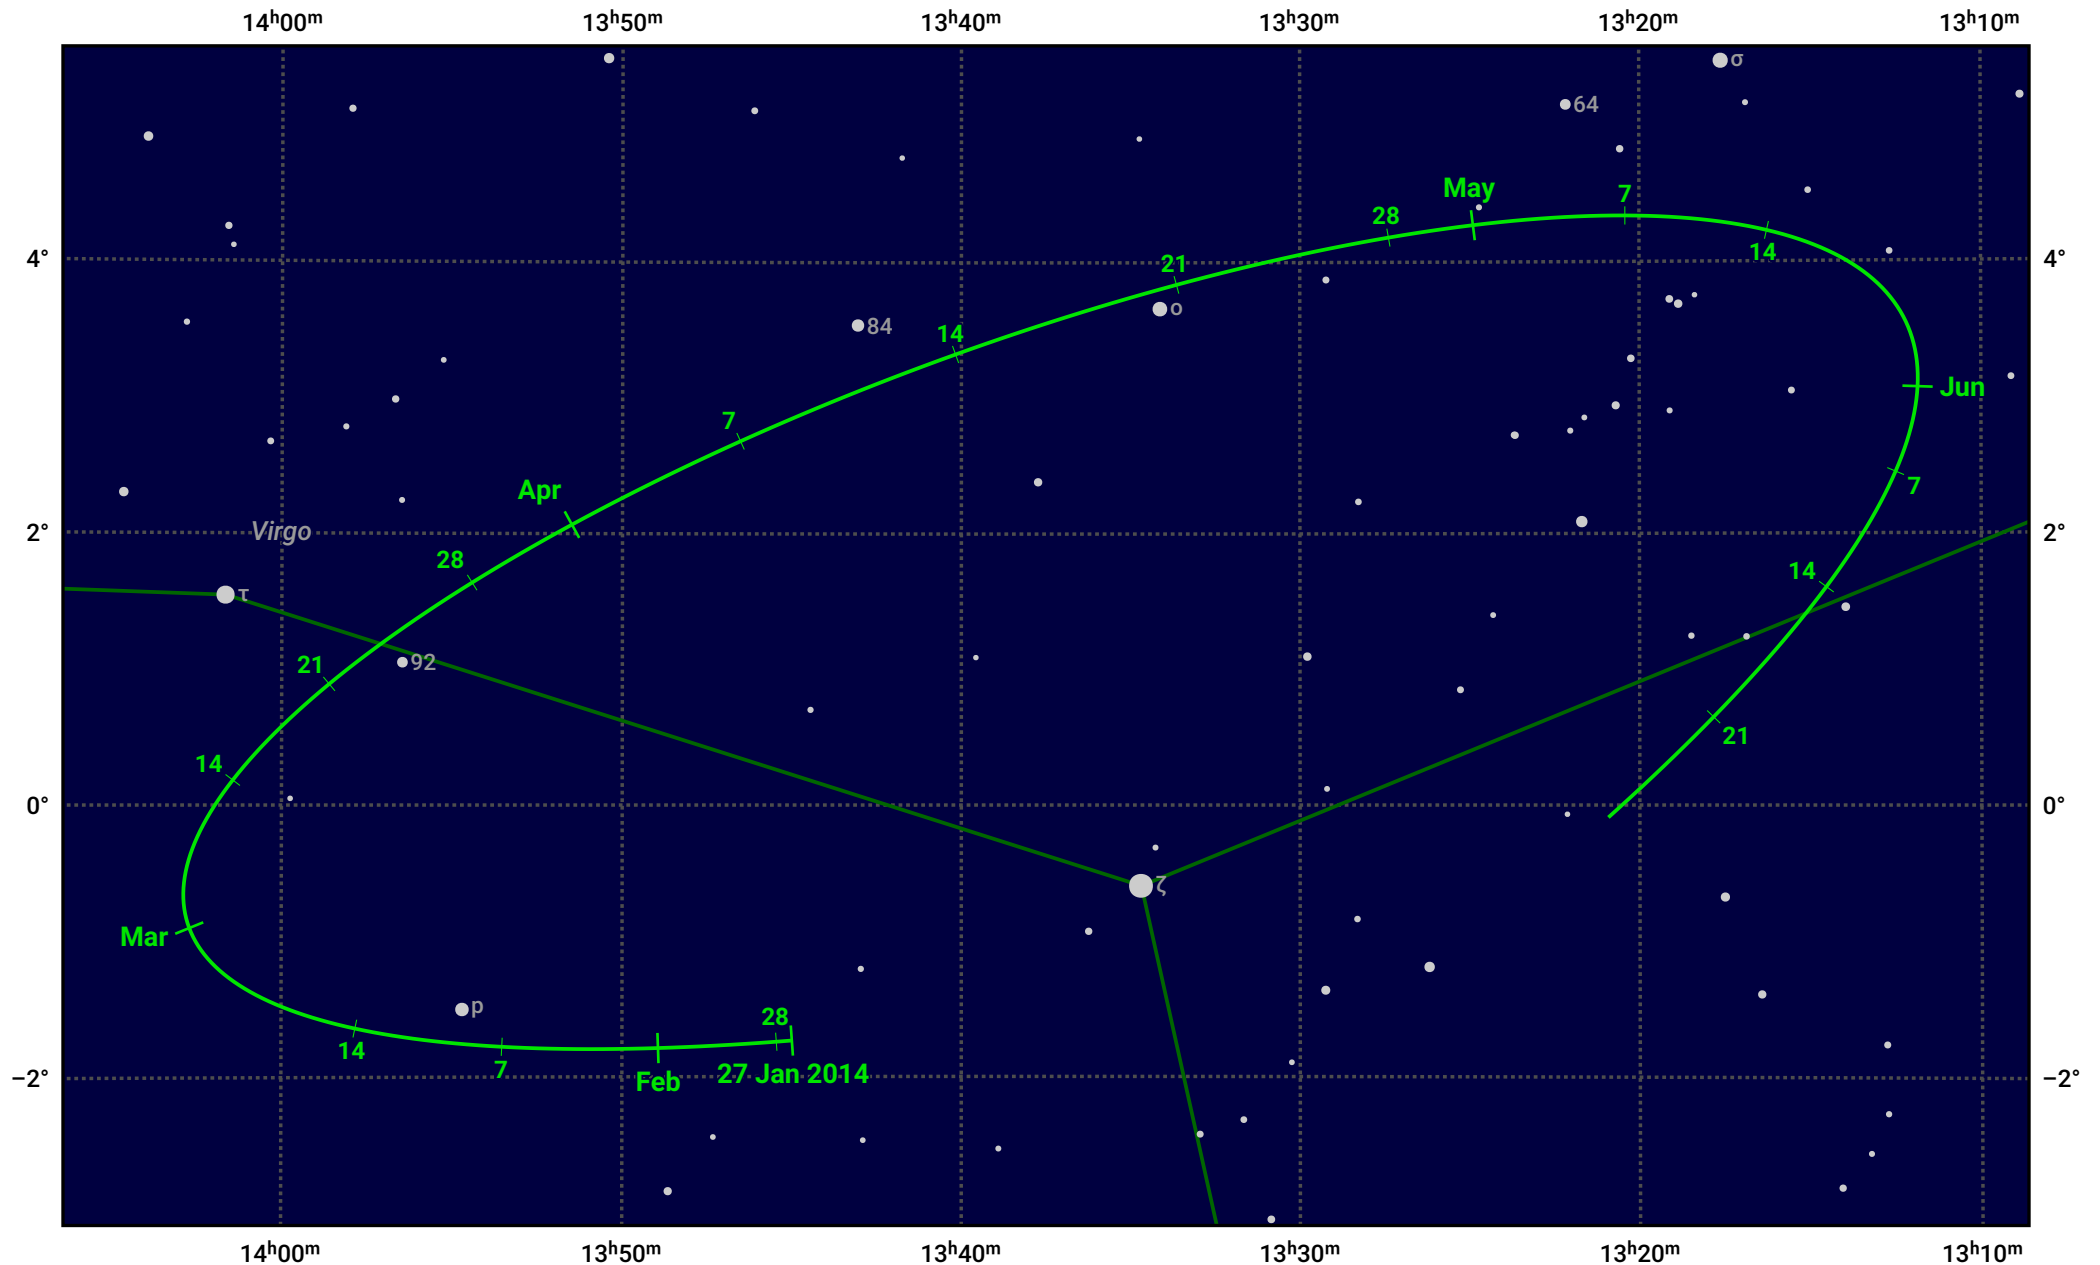

The path of Asteroid 4 Vesta around opposition on 12 Apr 2014

© Dominic Ford 2011–2024. Date markers placed at midnight UTC. Downloaded from <https://in-the-sky.org>

Magnitude scale: • 8.0 • 7.0 • 6.0 • 5.0 • 4.0 • 3.0

— Ecliptic Plane

● Galaxy
 ■ Bright nebula
 ● Open cluster
 ● Globular cluster

Date	Mag	Phase
2014 Feb 1	7.4	96%
2014 Mar 1	6.8	97%
2014 Mar 14	6.5	98%
2014 Apr 1	6.0	99%
2014 May 1	6.1	99%
2014 Jun 1	6.8	96%