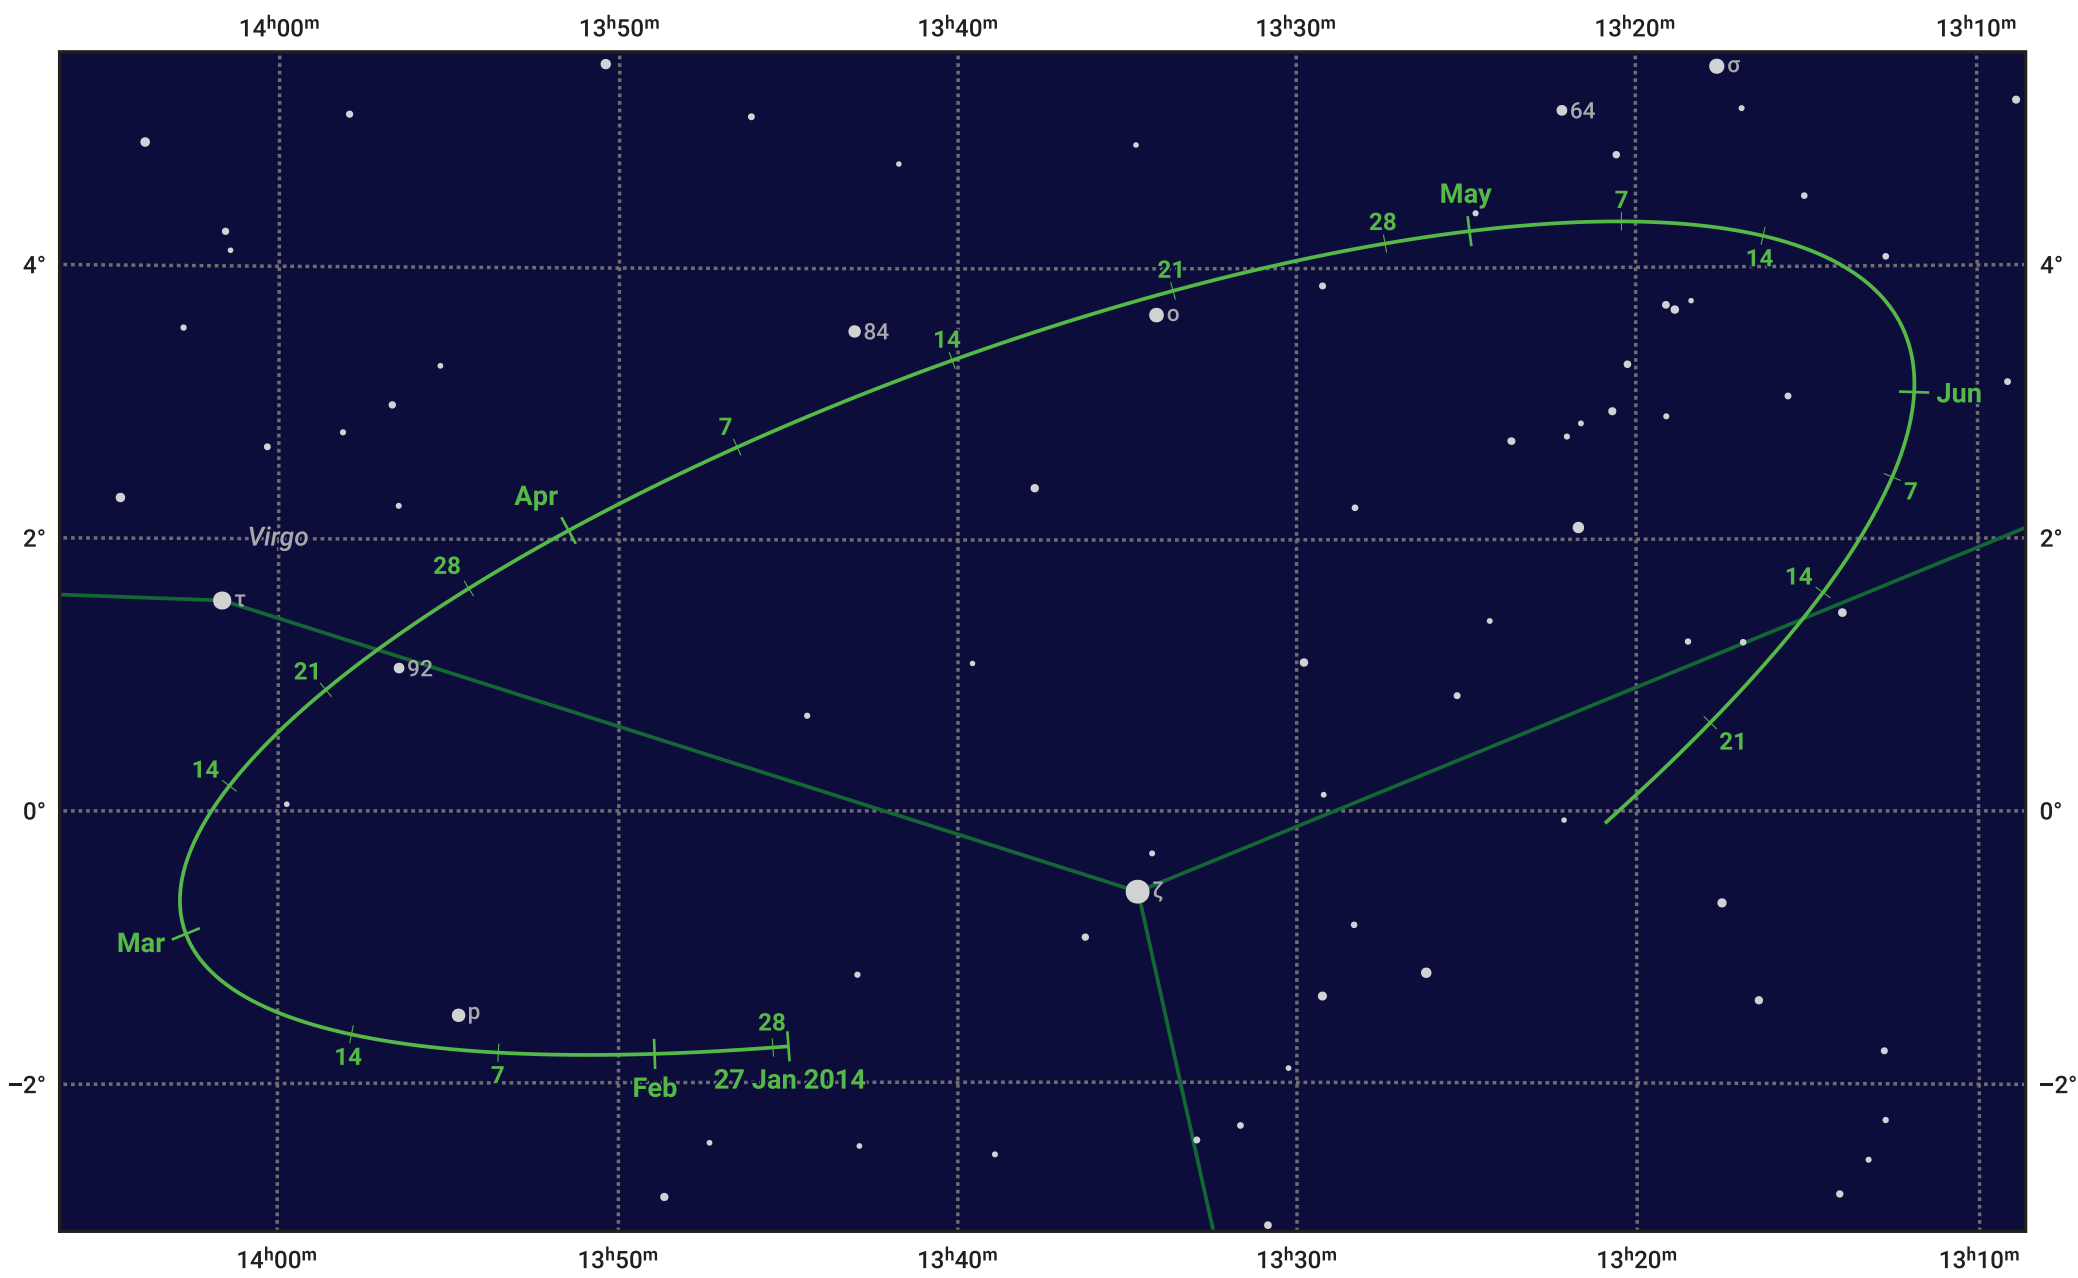

# The path of Asteroid 4 Vesta around opposition on 12 Apr 2014

© Dominic Ford 2011–2024. Date markers placed at midnight UTC. Downloaded from <https://in-the-sky.org>

Magnitude scale: • 8.0 • 7.0 • 6.0 • 5.0 • 4.0 • 3.0

— Ecliptic Plane

- Galaxy
- Bright nebula
- Open cluster
- ⊕ Globular cluster

Date	Mag	Phase
2014 Feb 1	7.4	96%
2014 Mar 1	6.8	97%
2014 Mar 14	6.5	98%
2014 Apr 1	6.0	99%
2014 May 1	6.1	99%
2014 Jun 1	6.8	96%