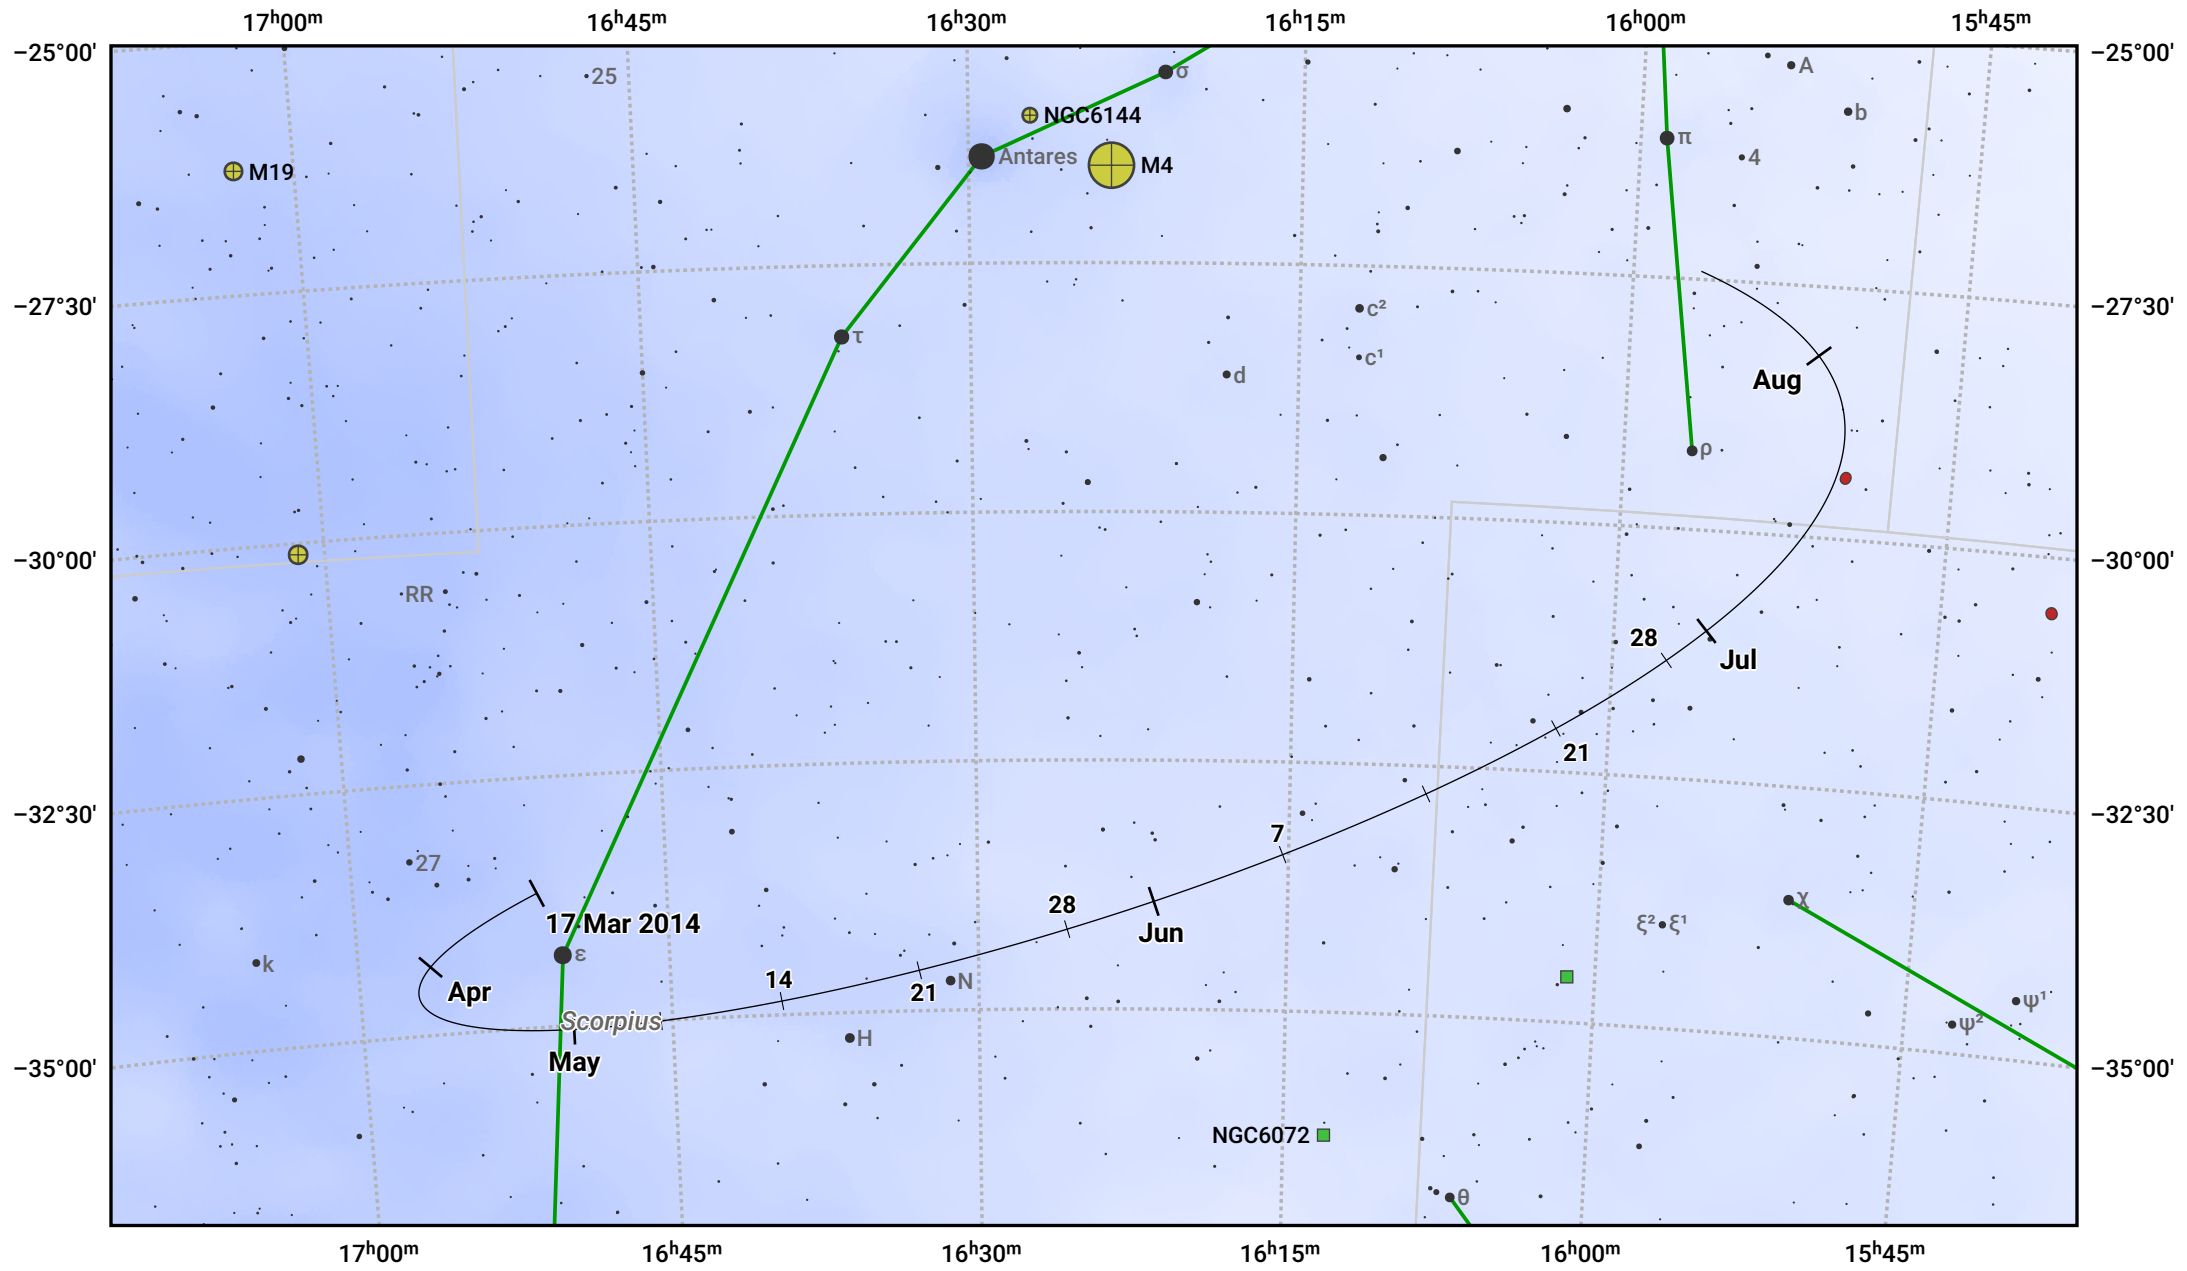

# The path of Asteroid 15 Eunomia around opposition on 31 May 2014

© Dominic Ford 2011–2024. Date markers placed at midnight UTC. Downloaded from <https://in-the-sky.org>

Magnitude scale: 9.0 8.0 7.0 6.0 5.0 4.0 3.0 2.0 1.0

— Ecliptic Plane

Galaxy    Bright nebula    Open cluster    Globular cluster

Date	Mag
2014 Apr 1	10.8
2014 May 1	10.2
2014 May 12	10.0
2014 Jun 1	9.7
2014 Jul 1	10.1
2014 Aug 1	10.6