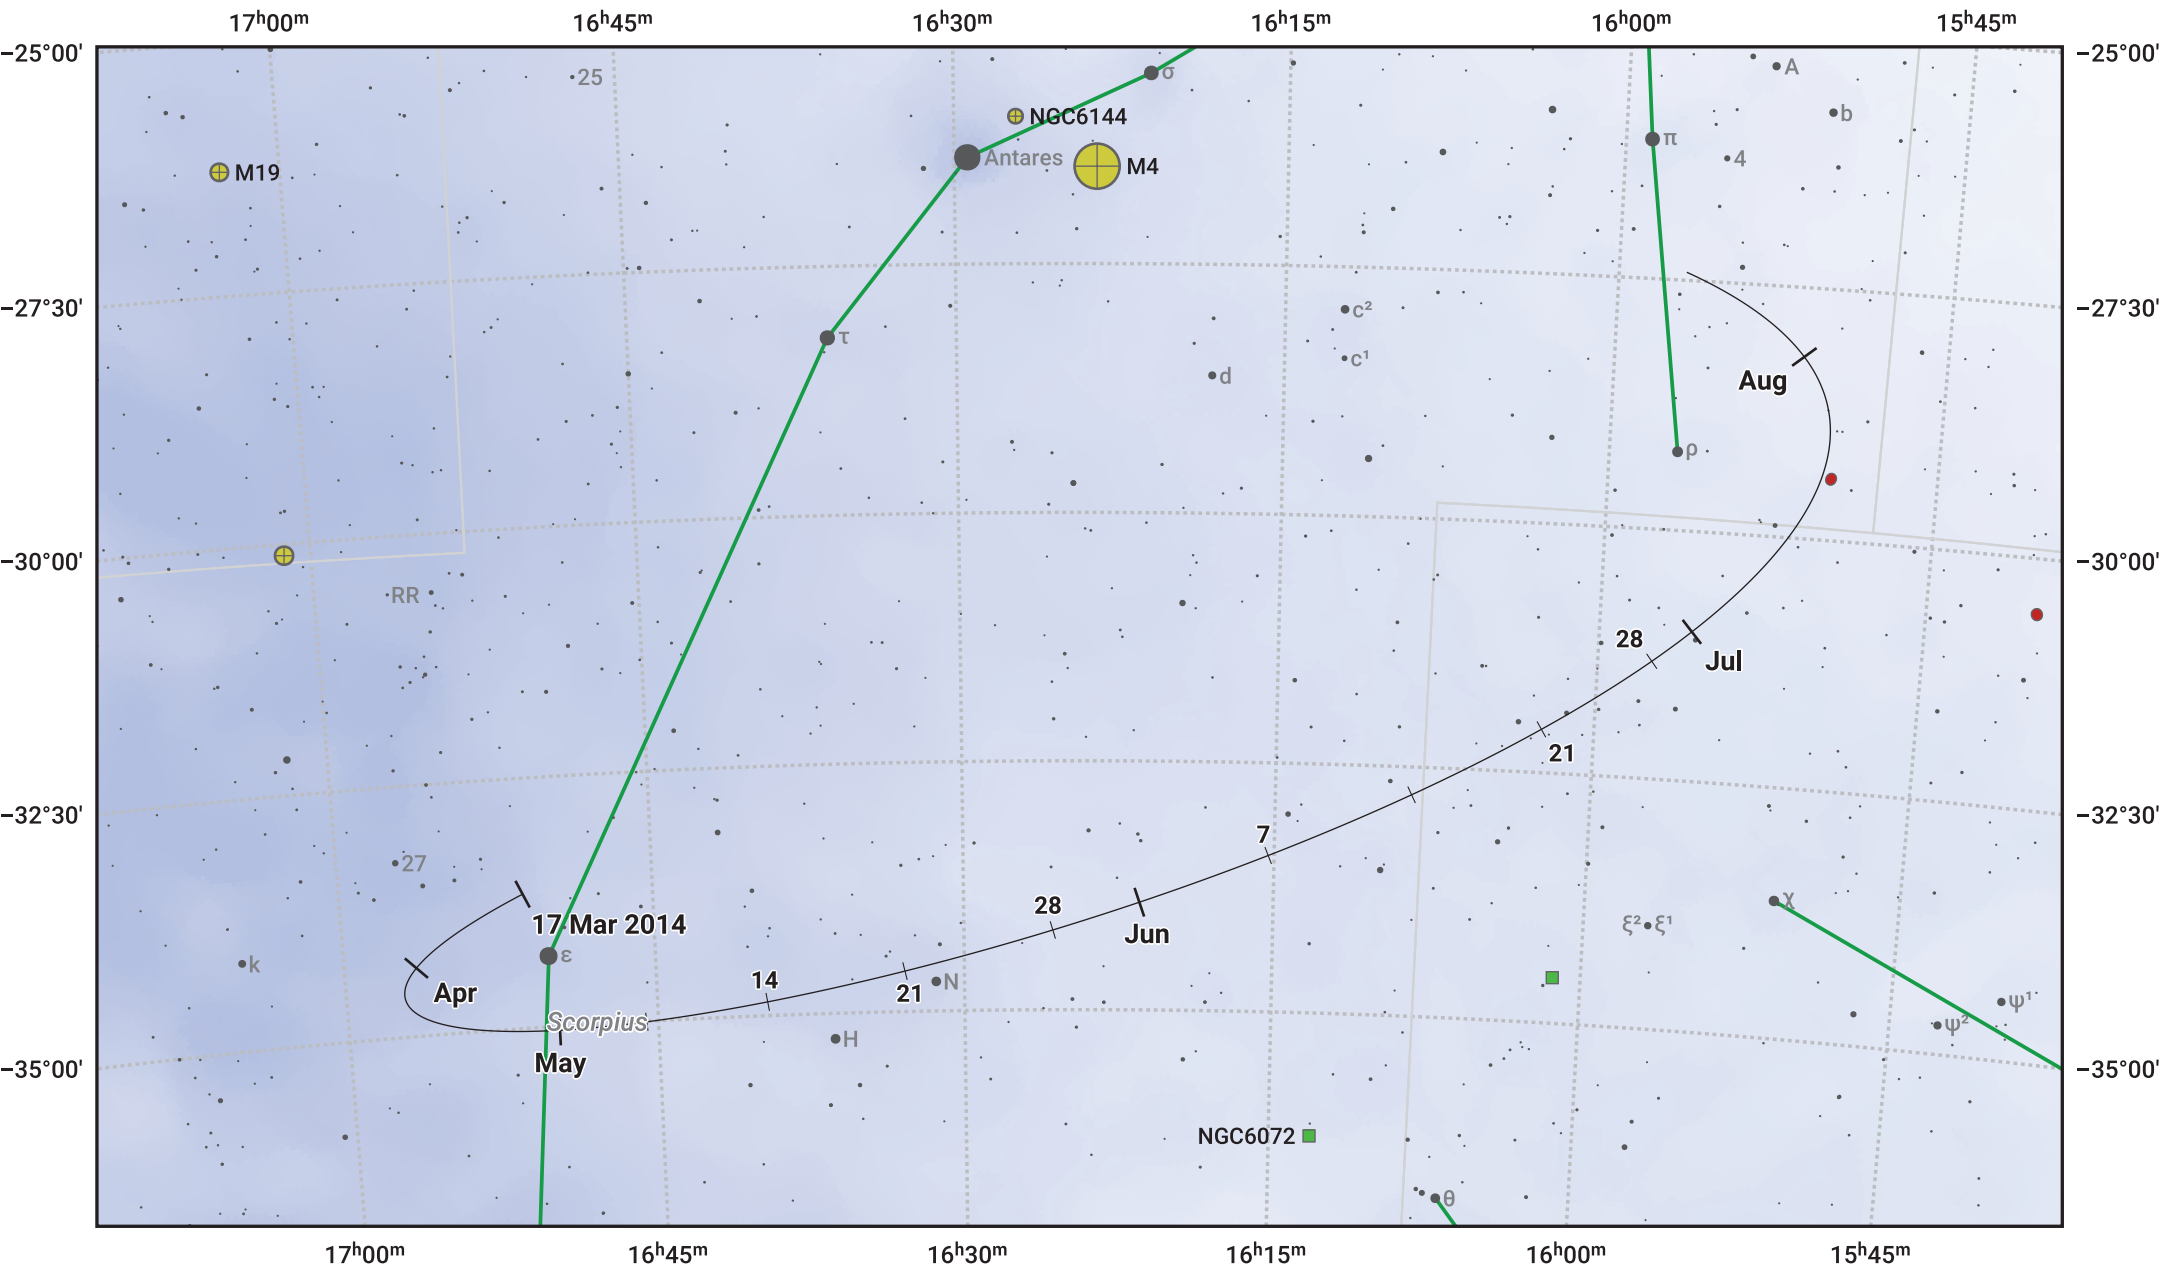

The path of Asteroid 15 Eunomia around opposition on 31 May 2014

© Dominic Ford 2011–2024. Date markers placed at midnight UTC. Downloaded from <https://in-the-sky.org>

Magnitude scale: 9.0 8.0 7.0 6.0 5.0 4.0 3.0 2.0 1.0

— Ecliptic Plane

Galaxy Bright nebula Open cluster Globular cluster

Date	Mag
2014 Apr 1	10.8
2014 May 1	10.2
2014 May 12	10.0
2014 Jun 1	9.7
2014 Jul 1	10.1
2014 Aug 1	10.6