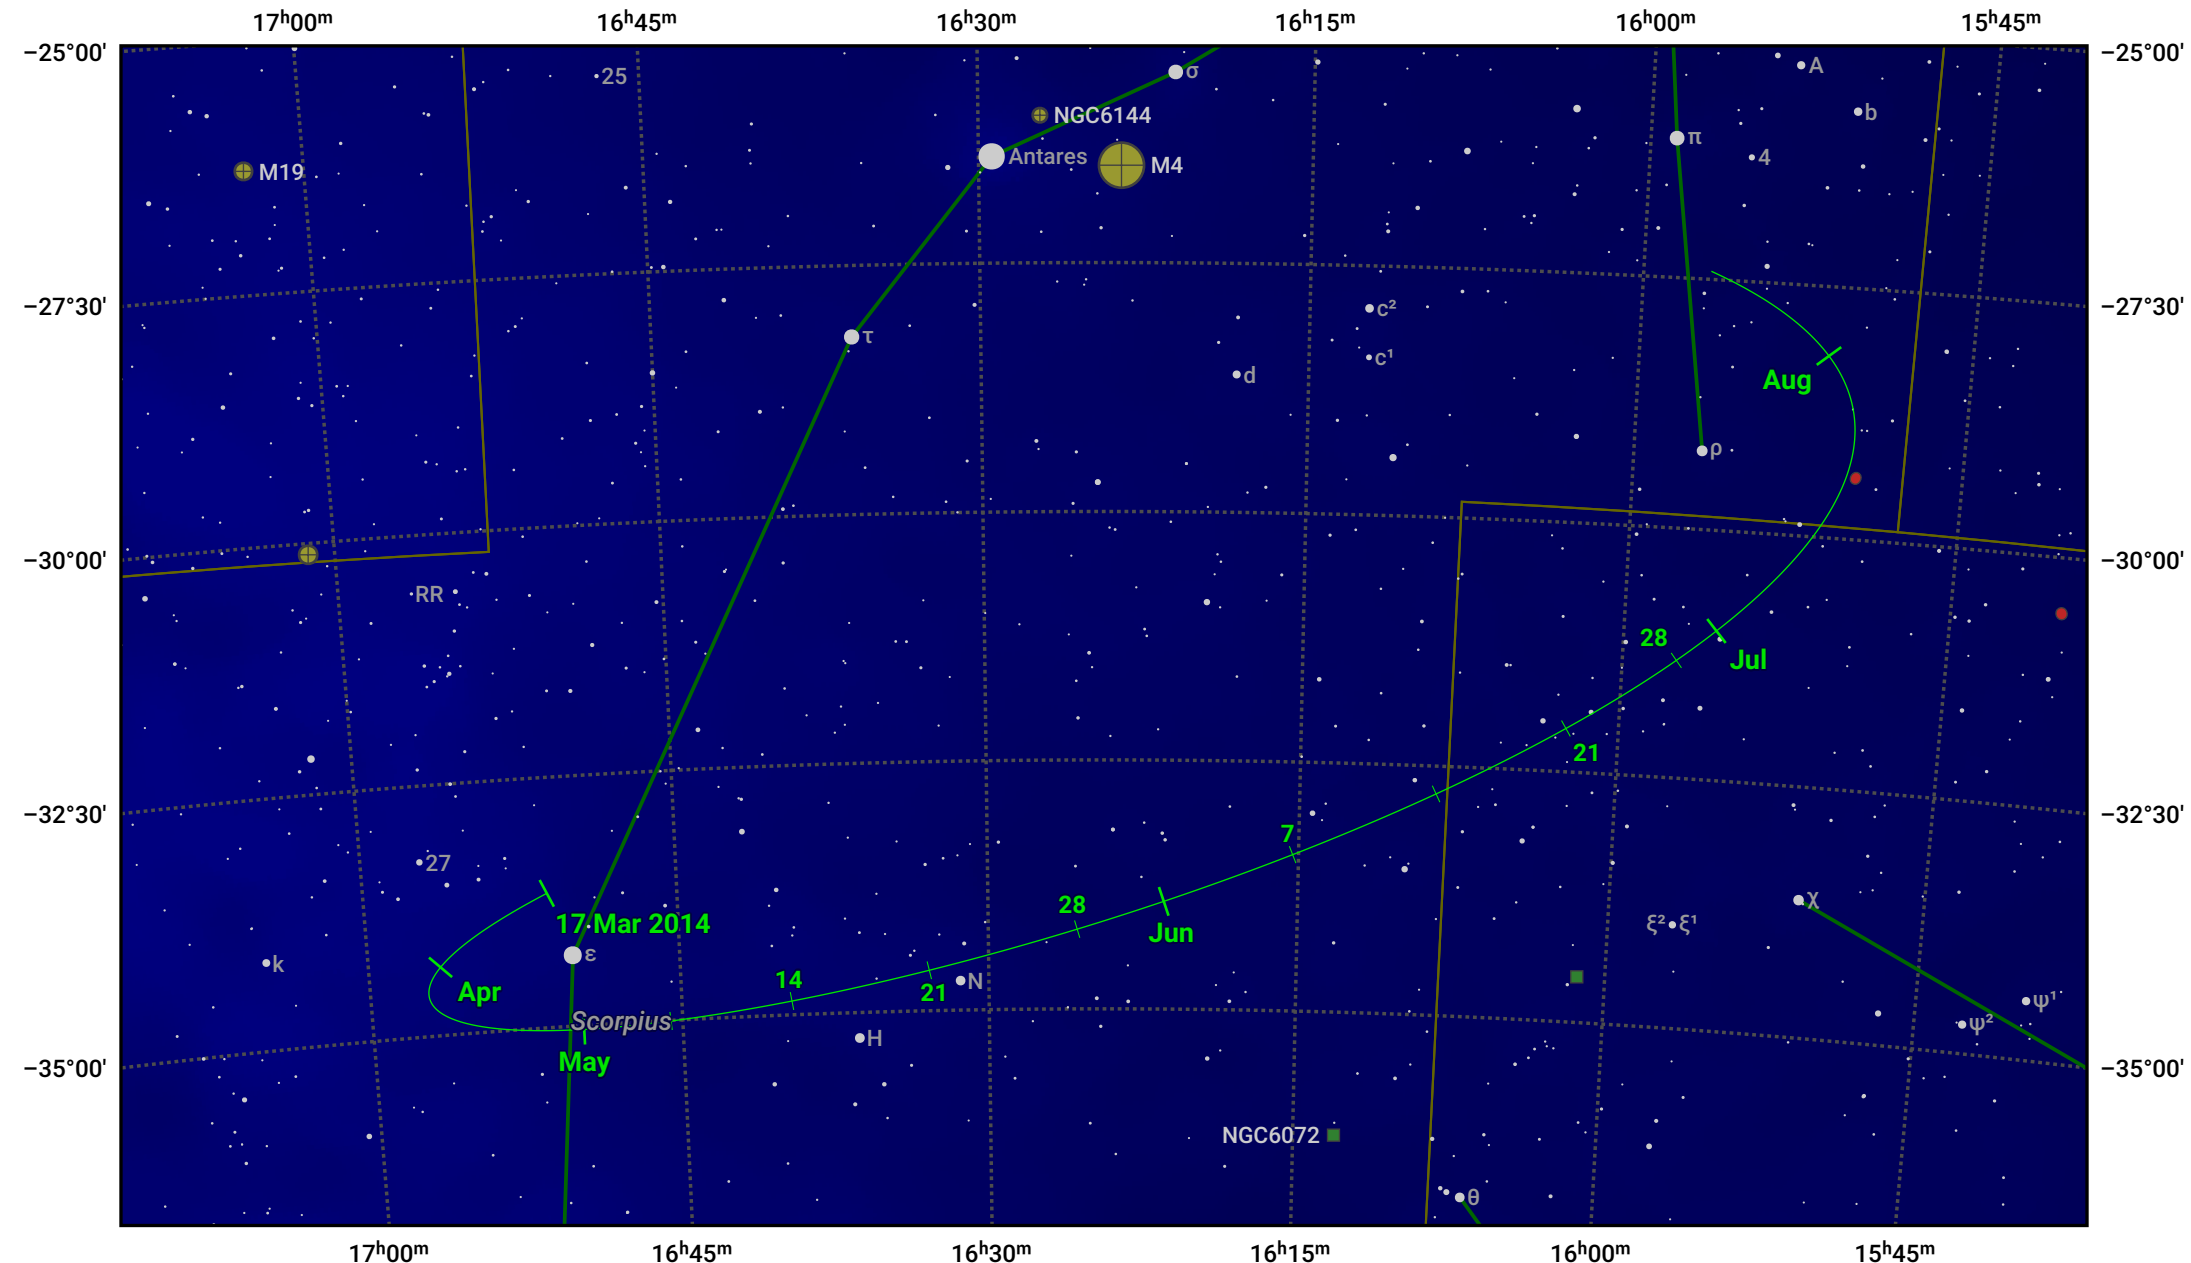

The path of Asteroid 15 Eunomia around opposition on 31 May 2014

© Dominic Ford 2011–2024. Date markers placed at midnight UTC. Downloaded from <https://in-the-sky.org>

Magnitude scale: 9.0 8.0 7.0 6.0 5.0 4.0 3.0 2.0 1.0

— Ecliptic Plane

Galaxy Bright nebula Open cluster Globular cluster

Date	Mag
2014 Apr 1	10.8
2014 May 1	10.2
2014 May 12	10.0
2014 Jun 1	9.7
2014 Jul 1	10.1
2014 Aug 1	10.6