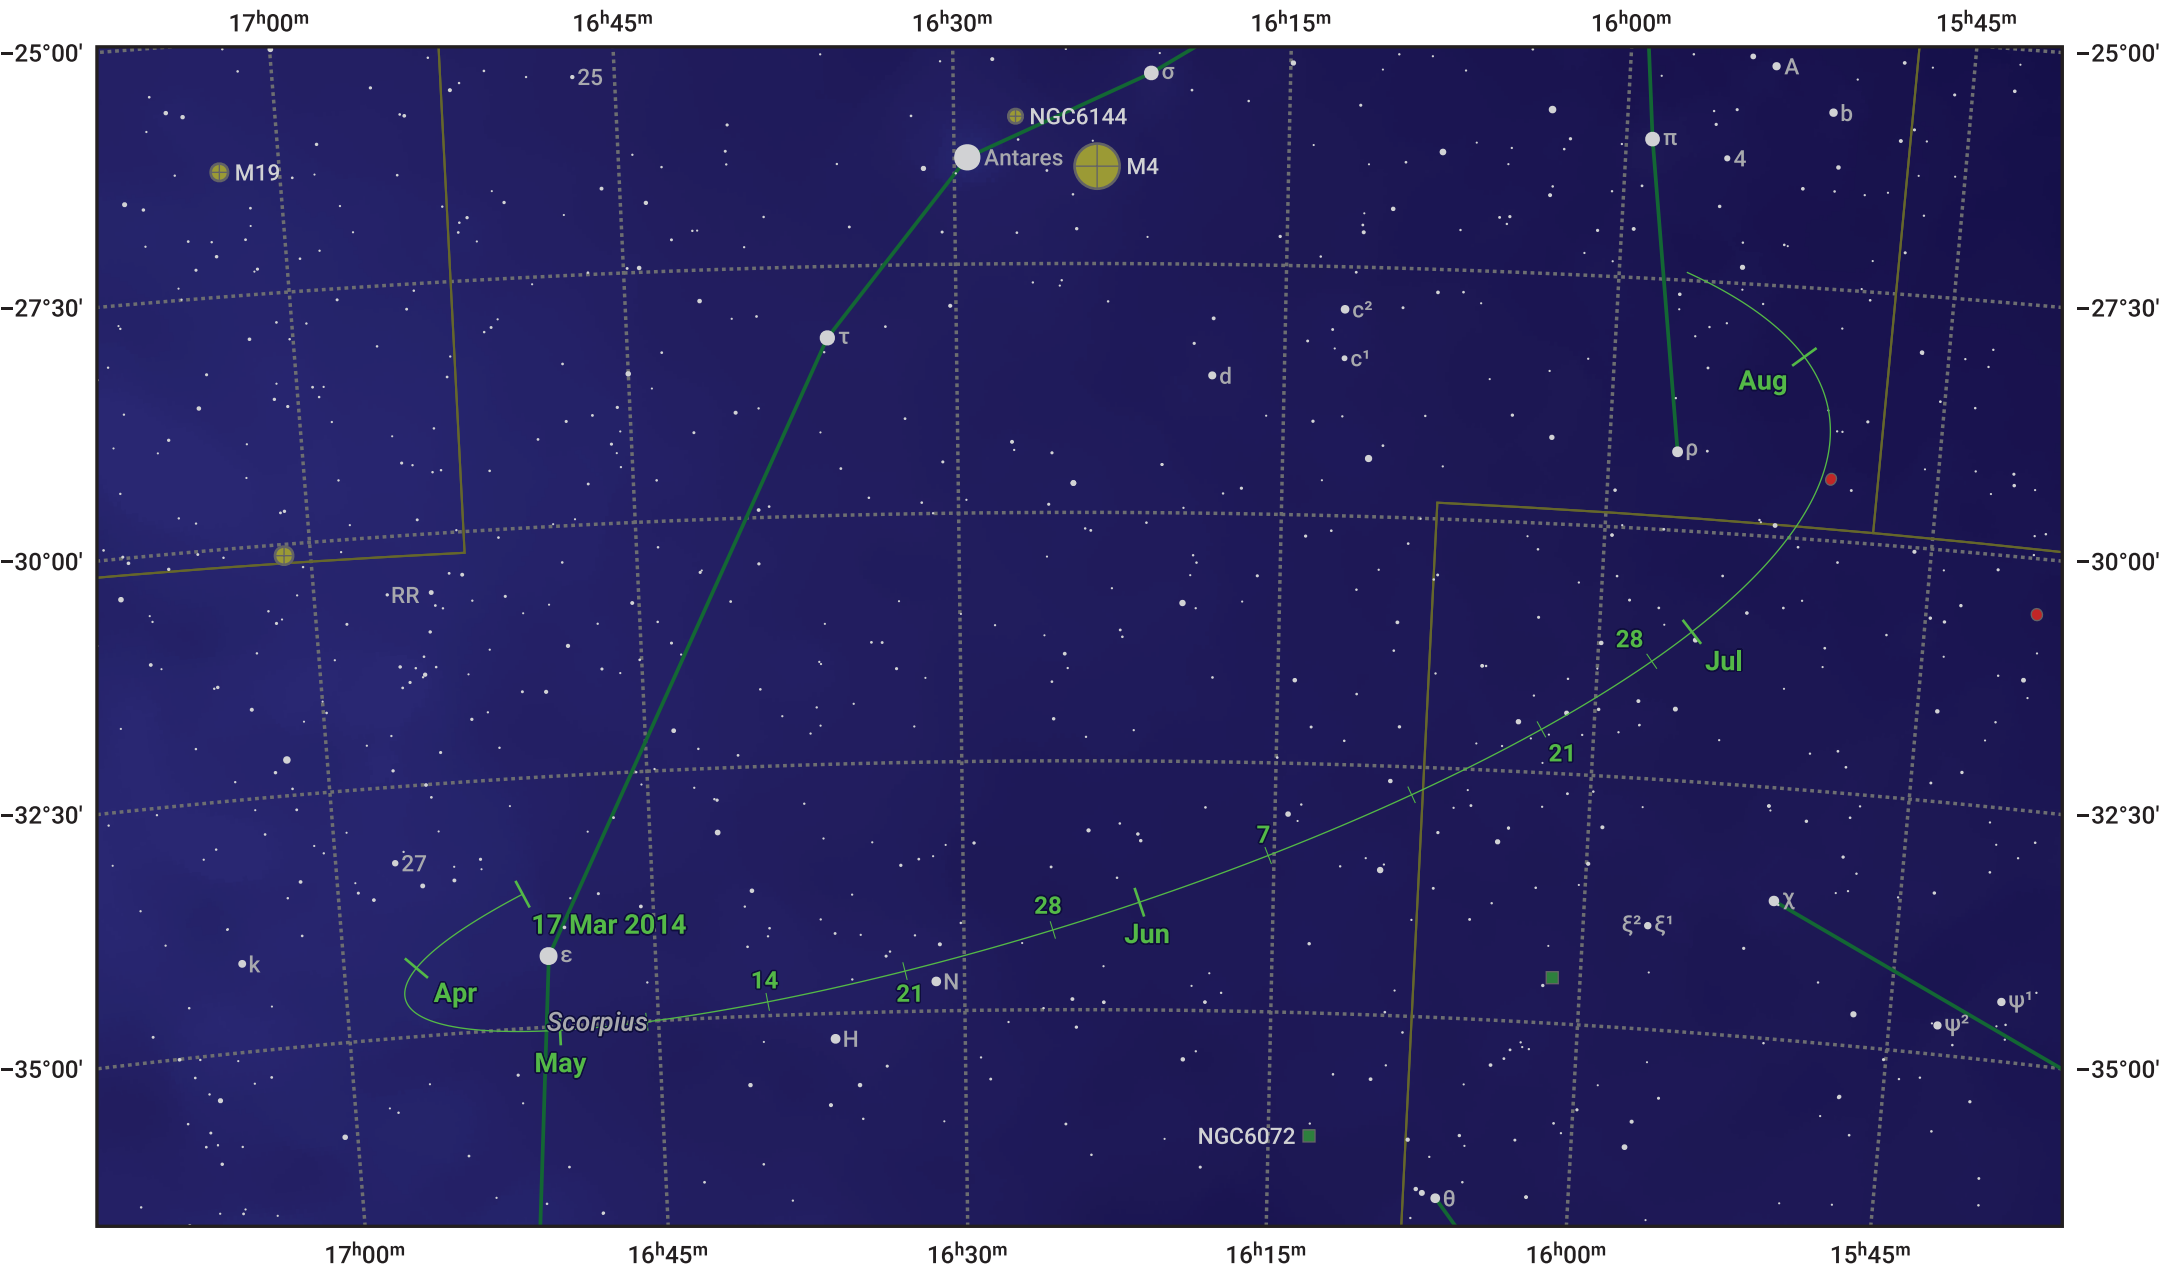

# The path of Asteroid 15 Eunomia around opposition on 31 May 2014

© Dominic Ford 2011–2024. Date markers placed at midnight UTC. Downloaded from <https://in-the-sky.org>

Magnitude scale: 9.0 8.0 7.0 6.0 5.0 4.0 3.0 2.0 1.0

— Ecliptic Plane

Galaxy Bright nebula Open cluster Globular cluster

Date	Mag
2014 Apr 1	10.8
2014 May 1	10.2
2014 May 12	10.0
2014 Jun 1	9.7
2014 Jul 1	10.1
2014 Aug 1	10.6