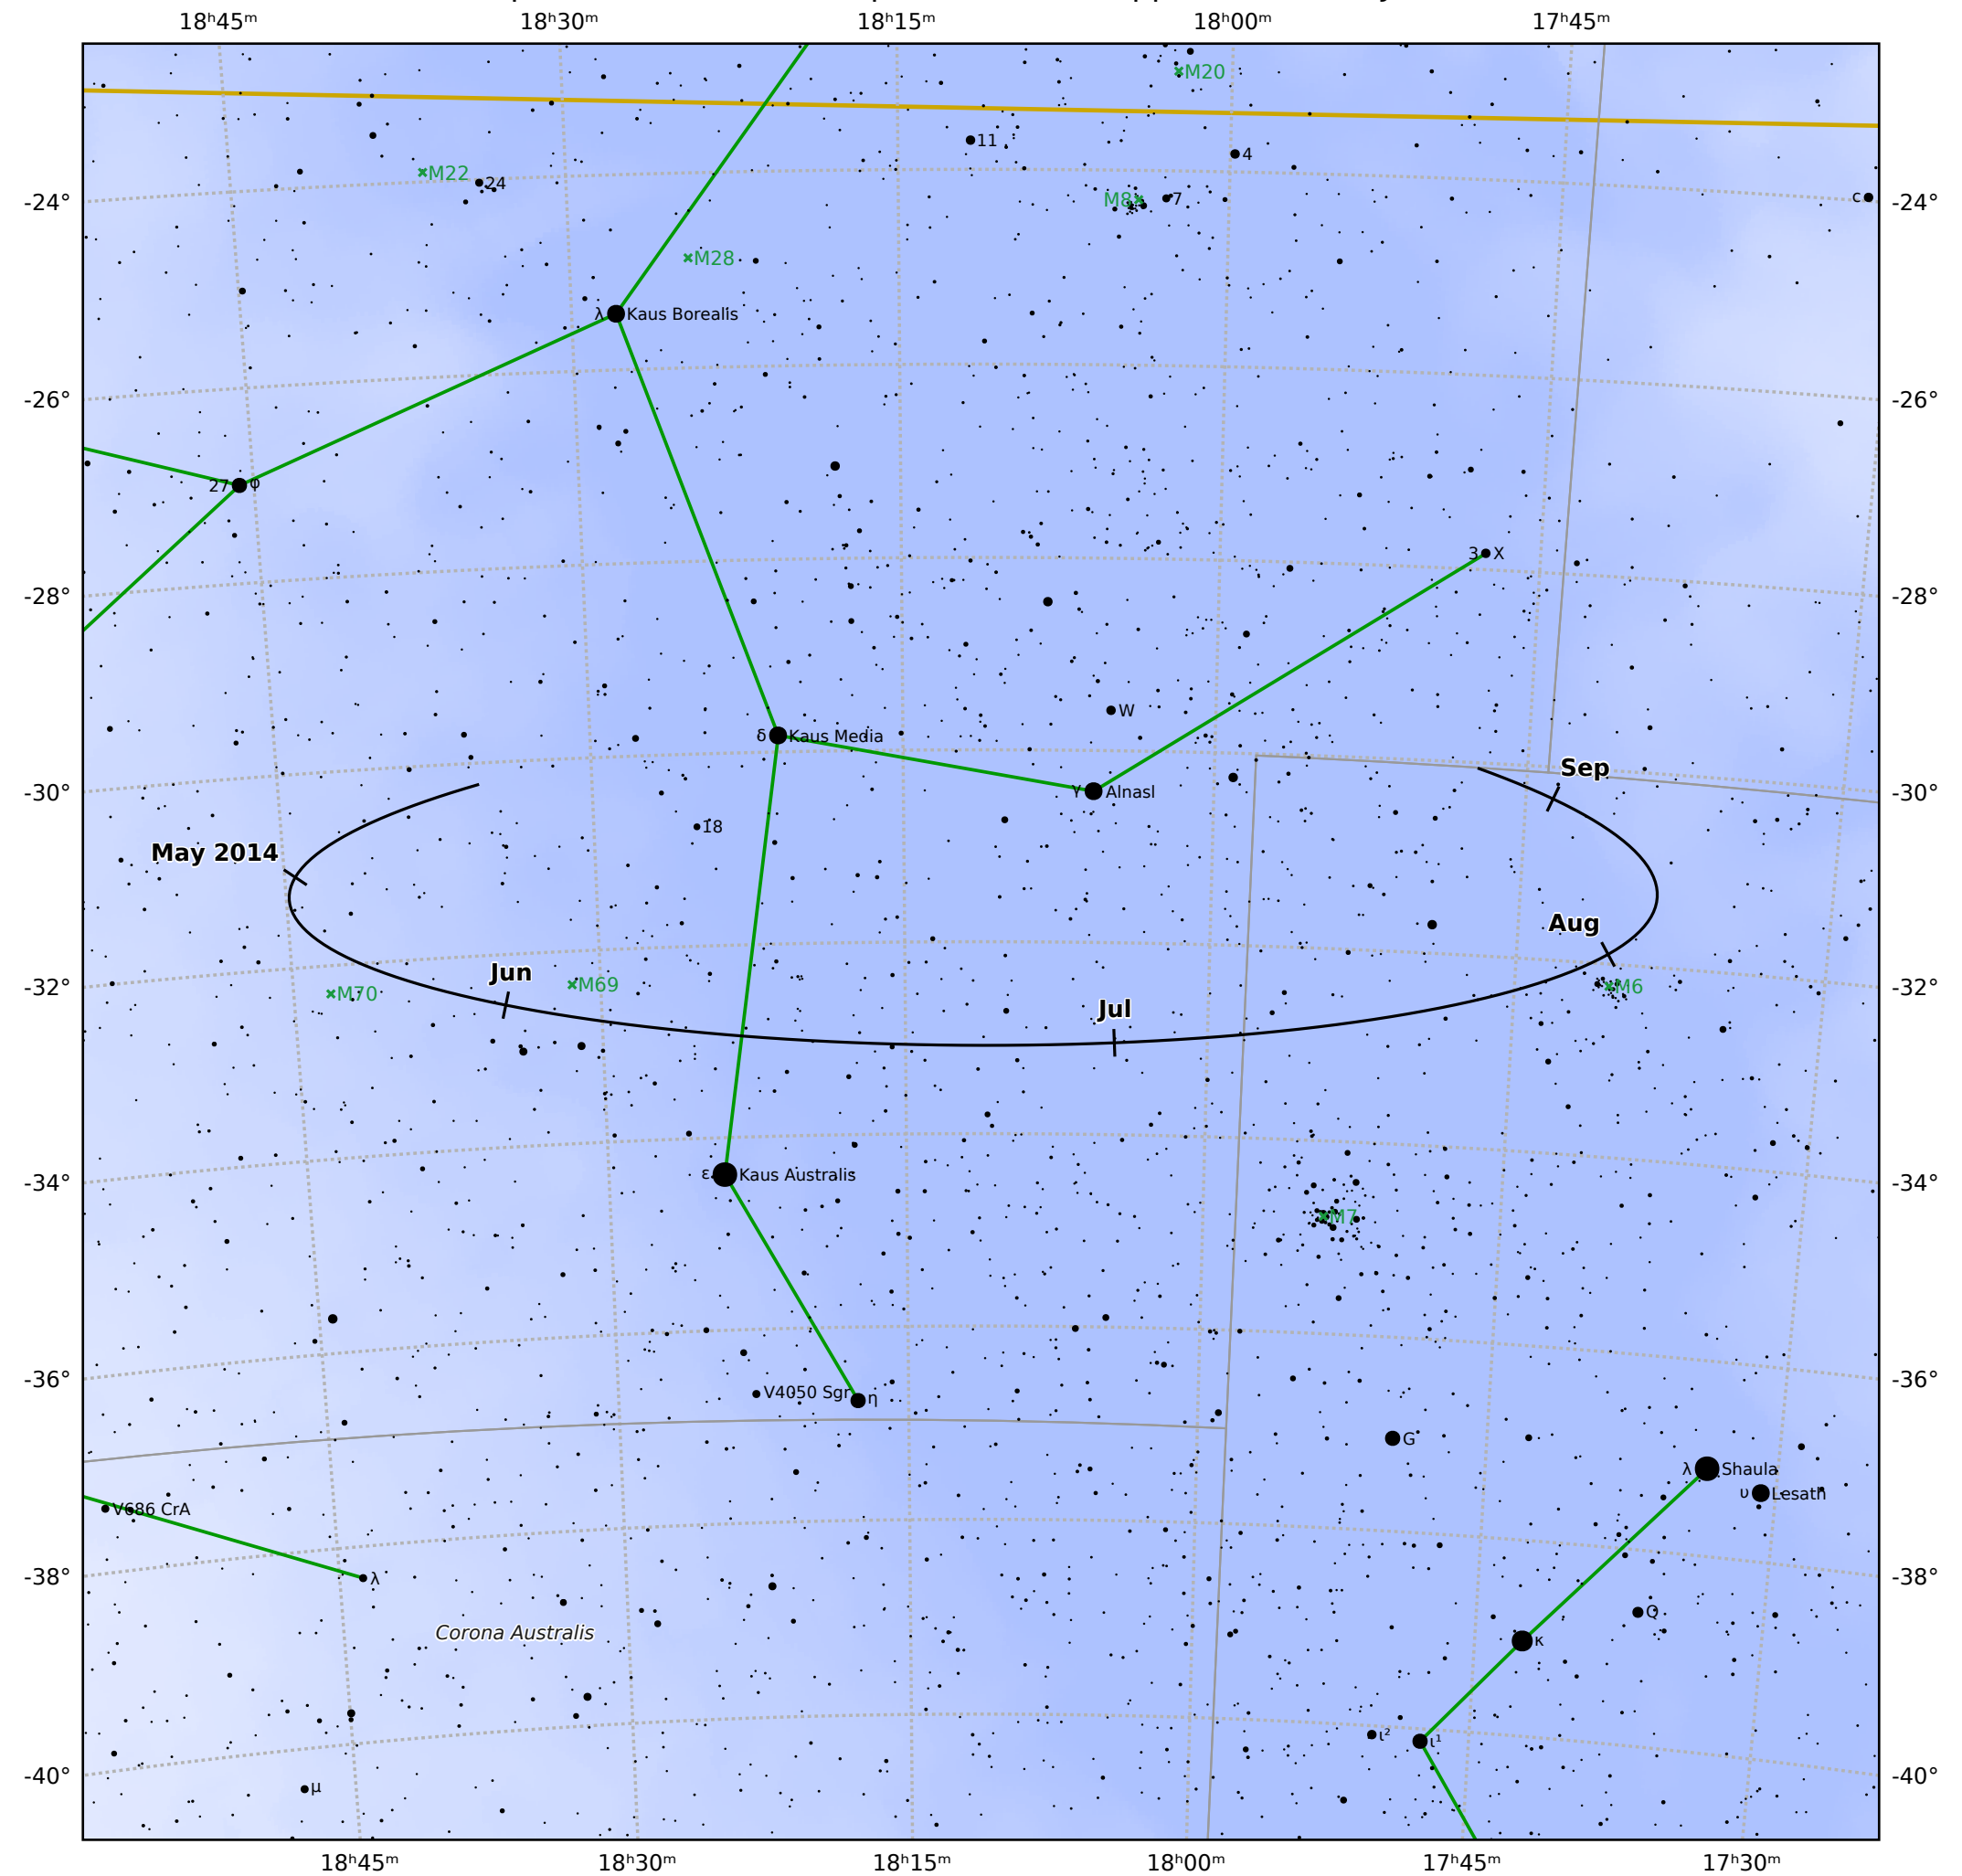

The path of Asteroid 29 Amphitrite around opposition on 24 Jun 2014

© Dominic Ford 2011-2019. Downloaded from <https://in-the-sky.org>

Magnitude scale: 9.5 9.0 8.5 8.0 7.5 7.0 6.5 6.0 5.5 5.0 4.5 4.0 3.5 3.0

● 2.5 ● 2.0