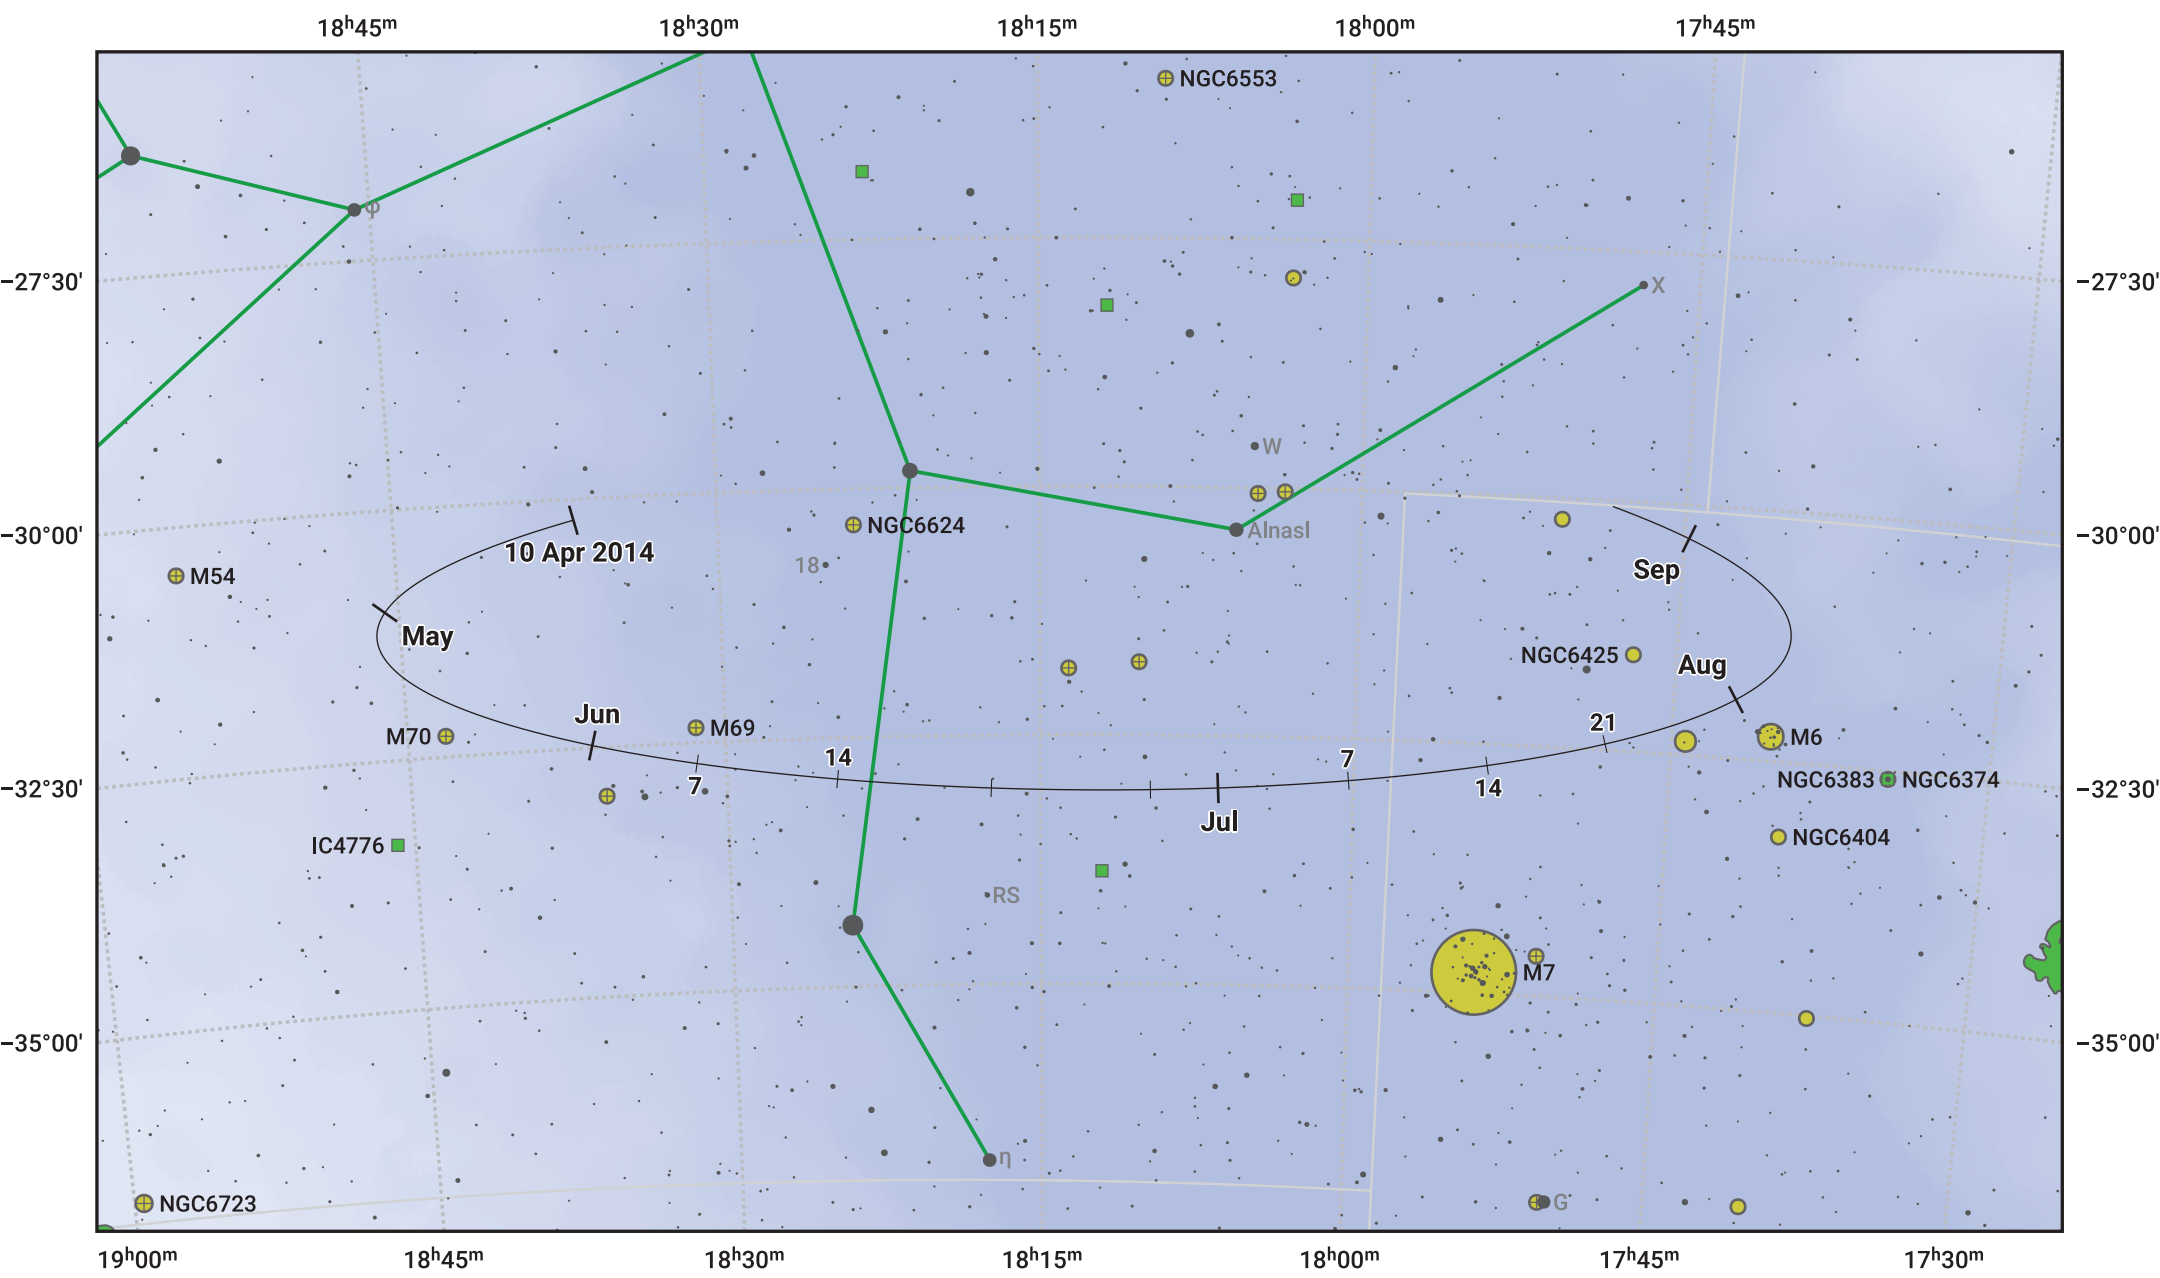

The path of Asteroid 29 Amphitrite around opposition on 24 Jun 2014

© Dominic Ford 2011–2024. Date markers placed at midnight UTC. Downloaded from <https://in-the-sky.org>

Magnitude scale: 9.0 8.0 7.0 6.0 5.0 4.0 3.0 2.0 1.0

— Ecliptic Plane

- Galaxy
- Bright nebula
- Open cluster
- ⊕ Globular cluster

Date	Mag
2014 May 1	10.7
2014 Jun 1	10.1
2014 Jun 3	10.0
2014 Jul 1	9.7
2014 Aug 1	10.3
2014 Sep 1	10.8