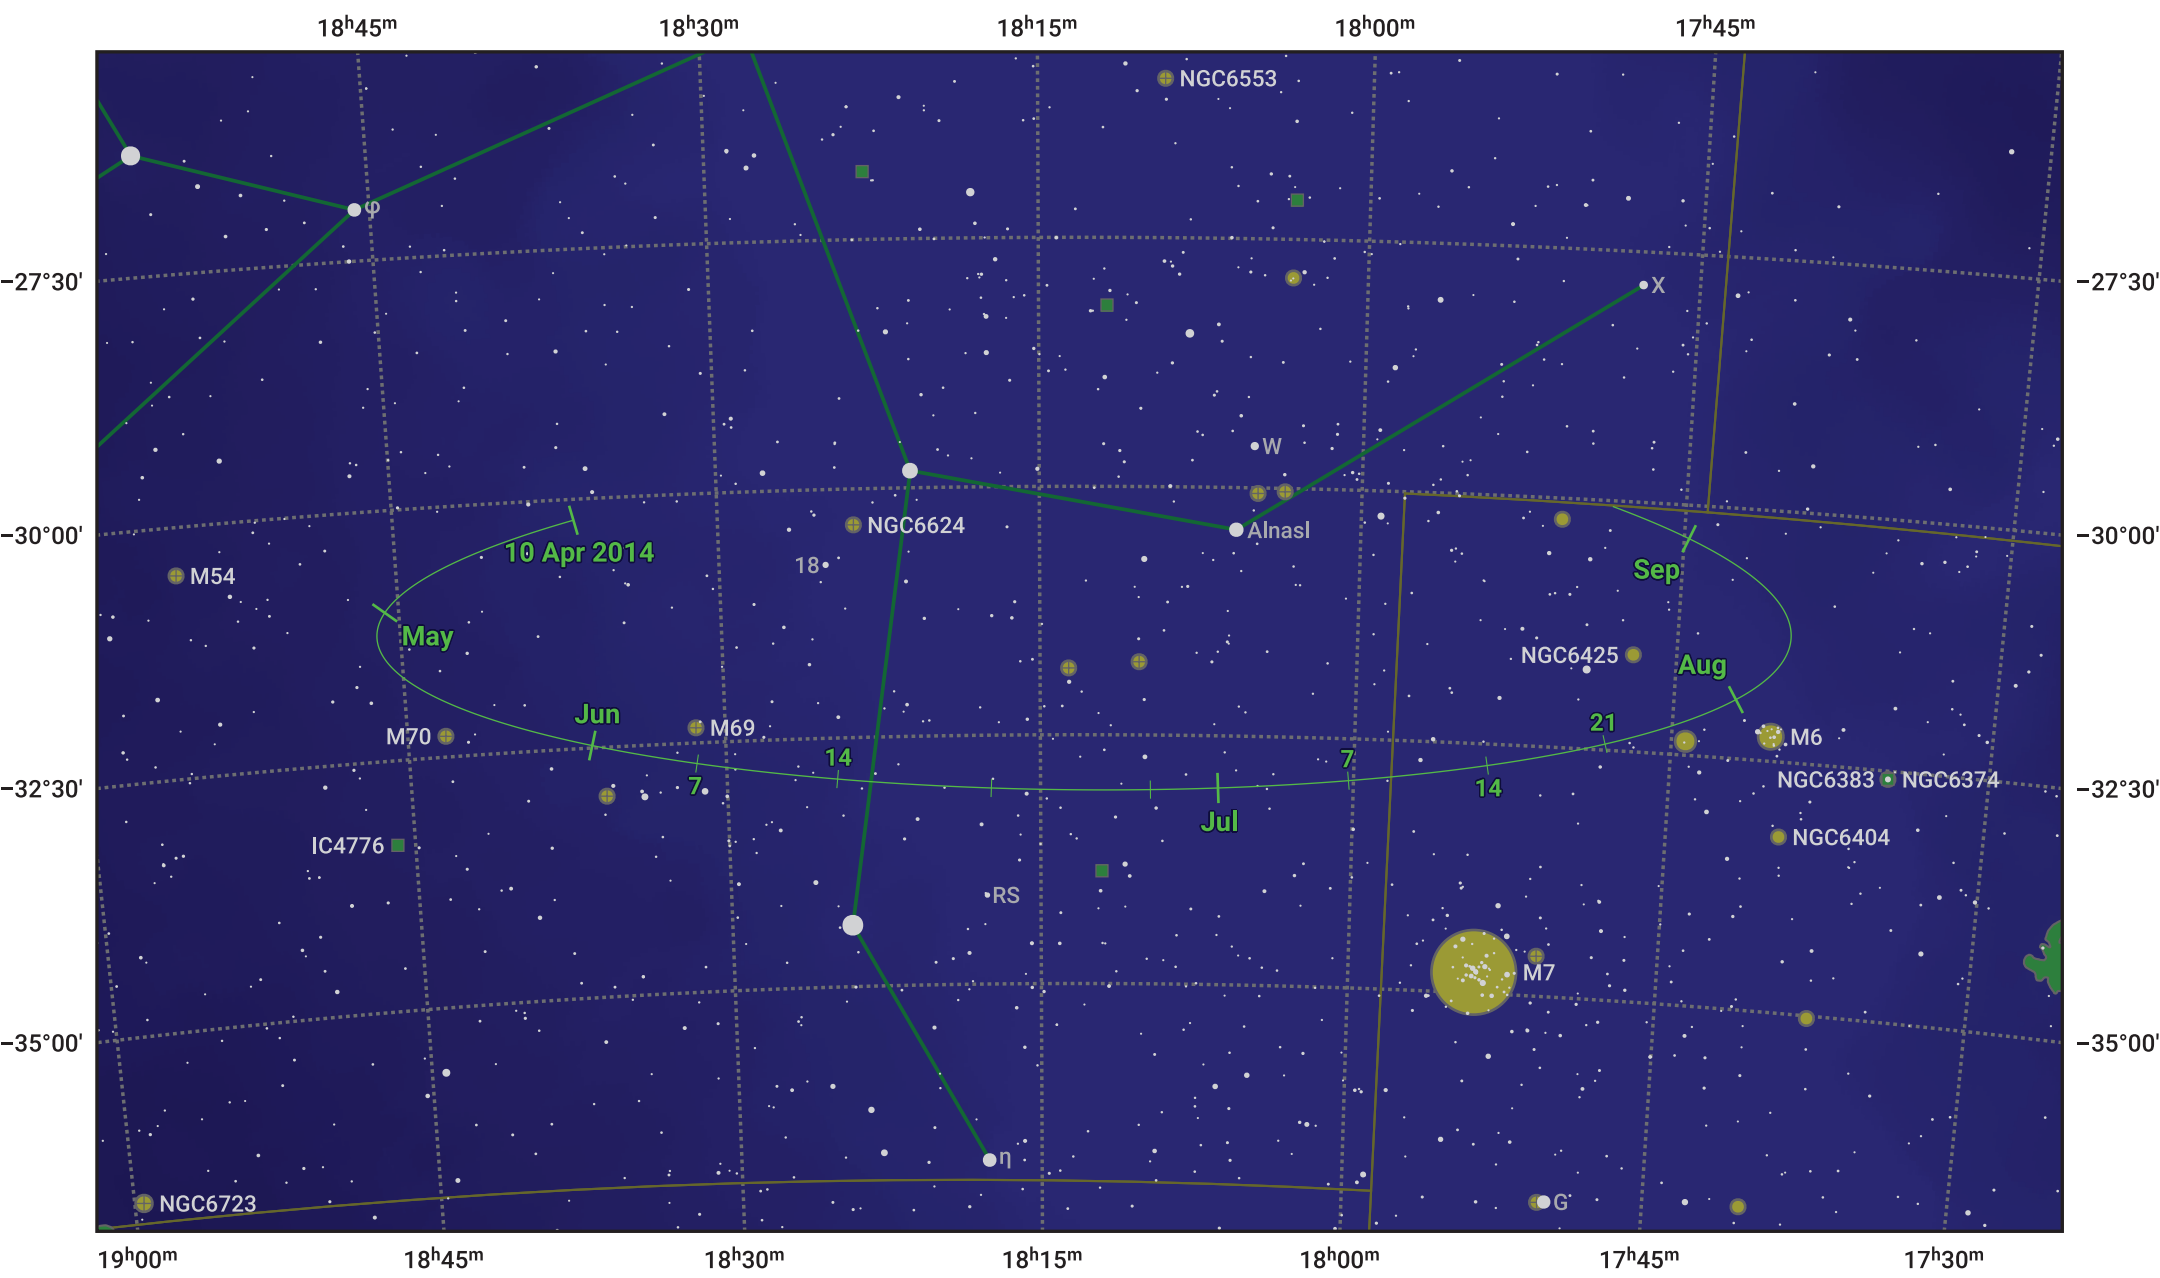

The path of Asteroid 29 Amphitrite around opposition on 24 Jun 2014

© Dominic Ford 2011–2024. Date markers placed at midnight UTC. Downloaded from <https://in-the-sky.org>

Magnitude scale: 9.0 8.0 7.0 6.0 5.0 4.0 3.0 2.0 1.0

— Ecliptic Plane

- Galaxy
- Bright nebula
- Open cluster
- ⊕ Globular cluster

Date	Mag
2014 May 1	10.7
2014 Jun 1	10.1
2014 Jun 3	10.0
2014 Jul 1	9.7
2014 Aug 1	10.3
2014 Sep 1	10.8