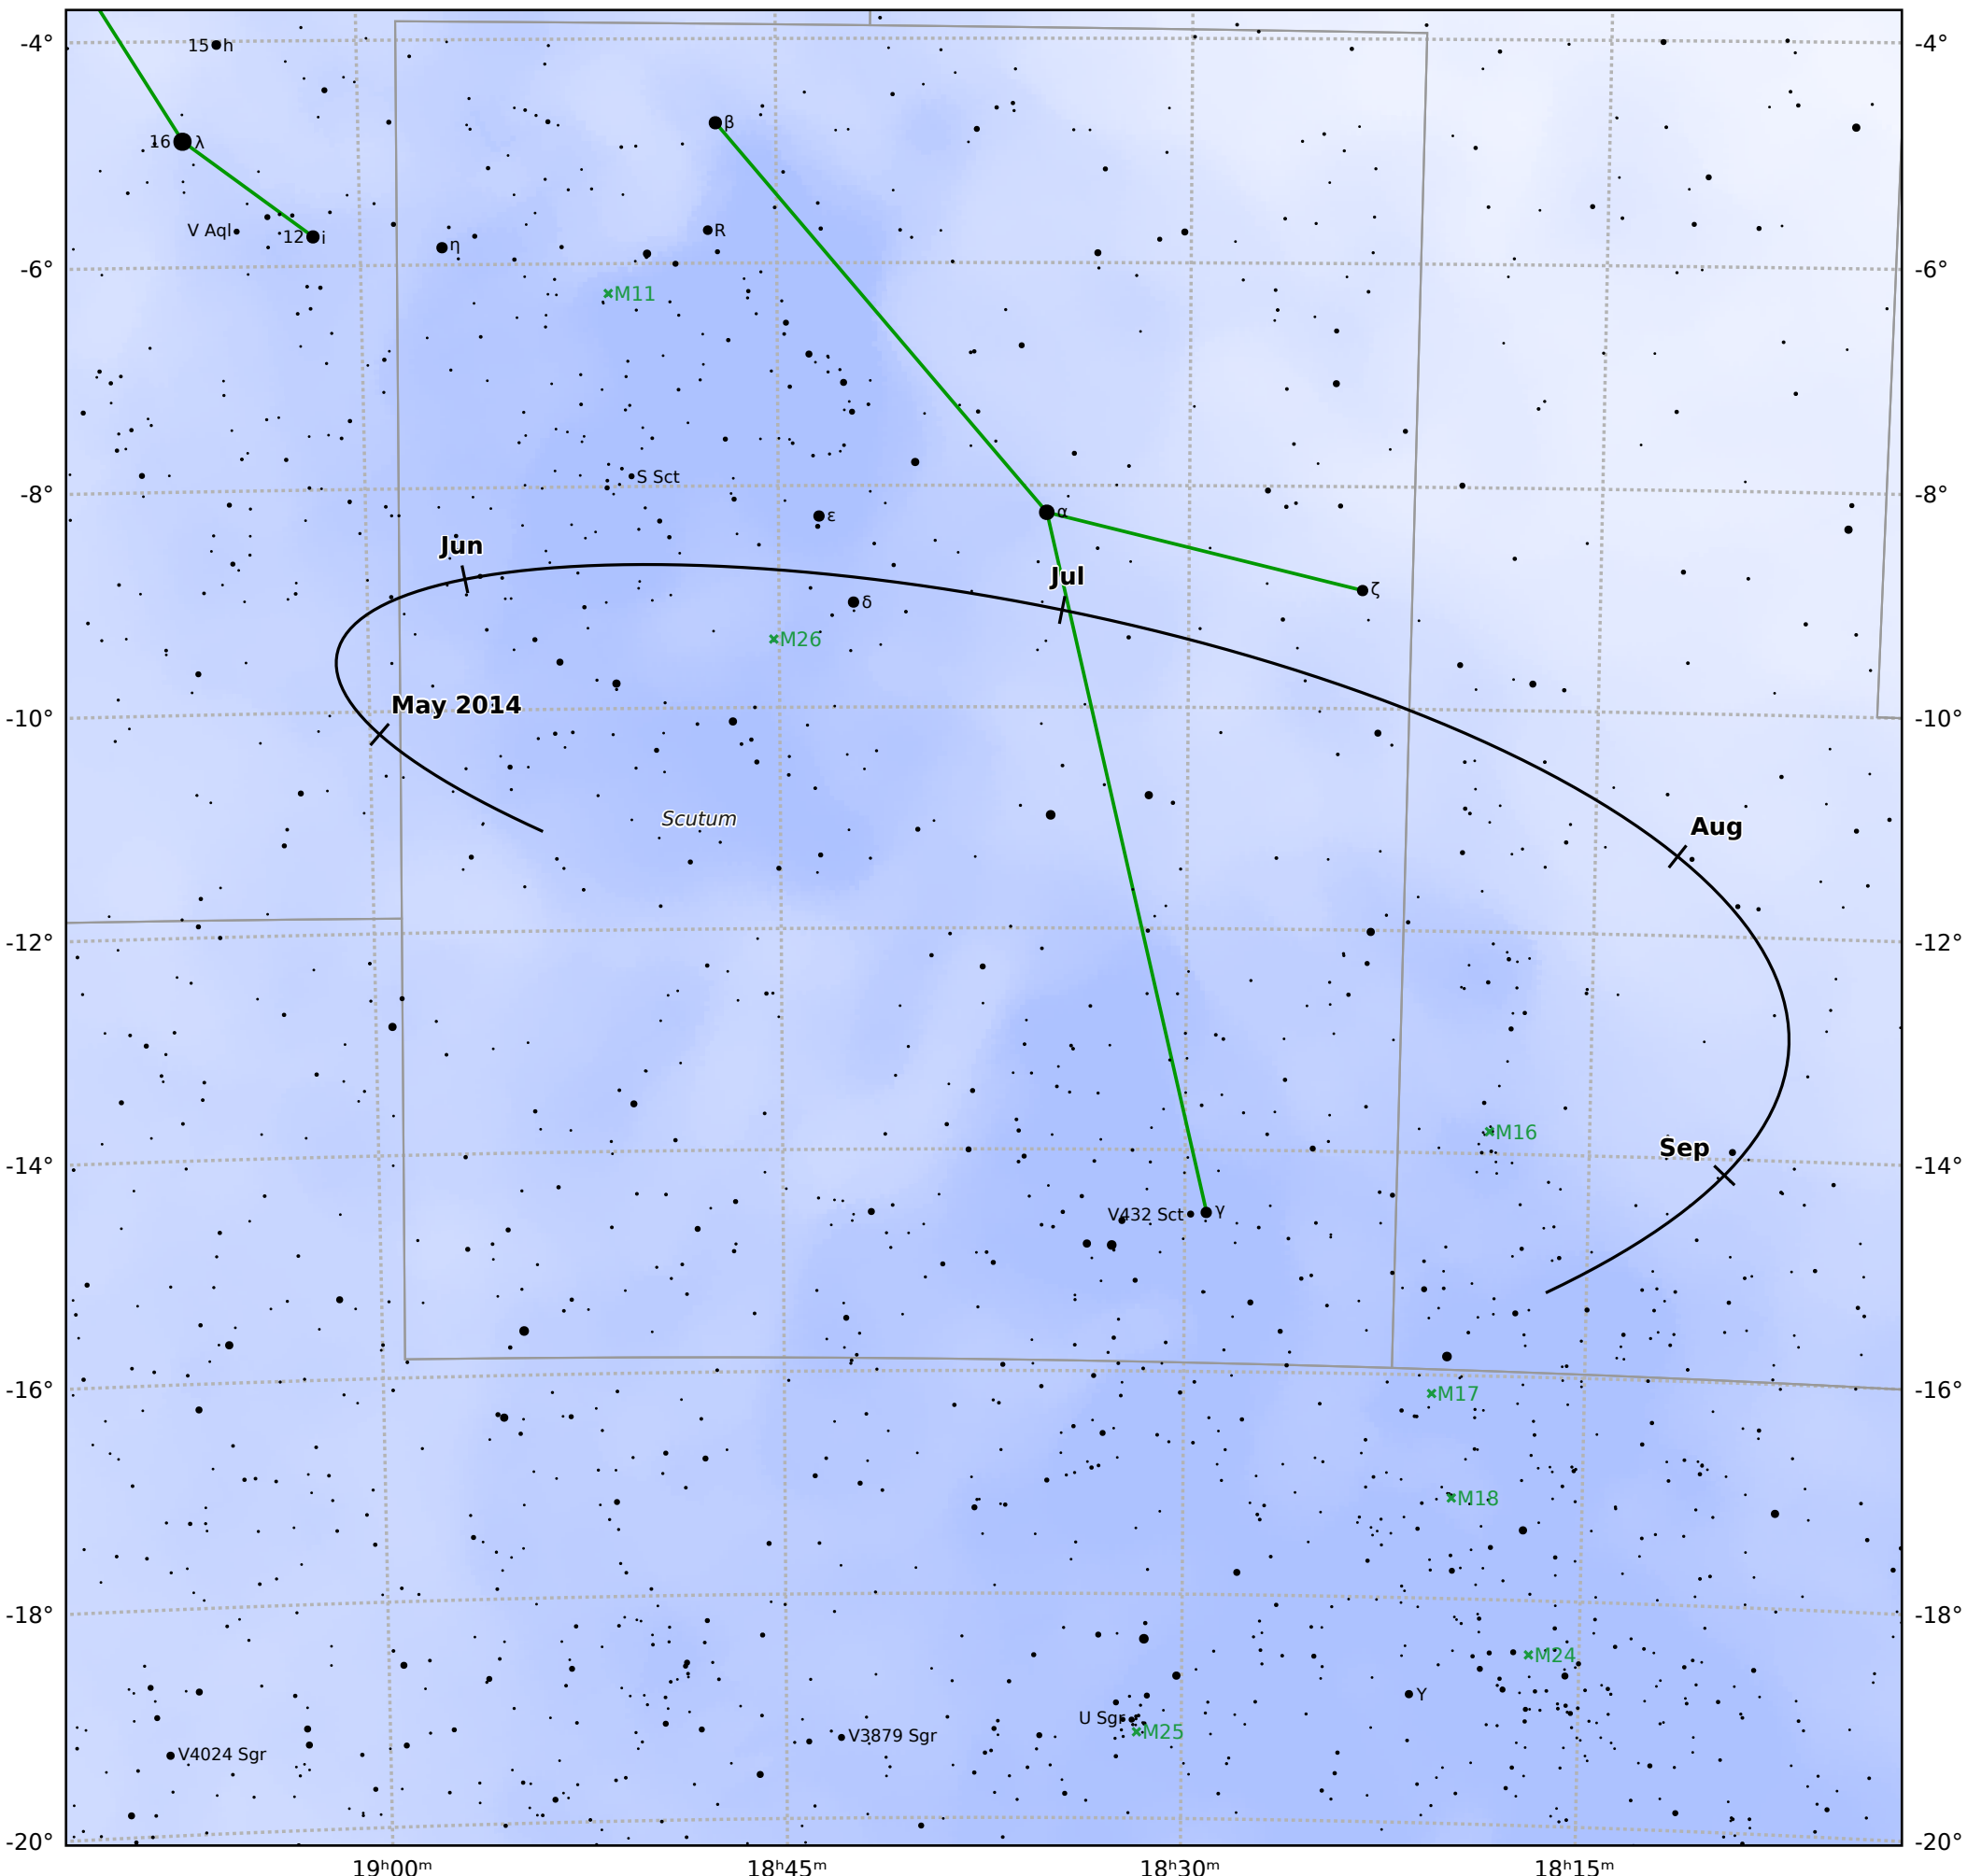

The path of Asteroid 39 Laetitia around opposition on 1 Jul 2014

19^h00^m 18^h45^m 18^h30^m 18^h15^m

© Dominic Ford 2011–2019. Downloaded from <https://in-the-sky.org>

Magnitude scale: 9.5 9.0 8.5 8.0 7.5 7.0 6.5 6.0 5.5 5.0 4.5 4.0 3.5

— Ecliptic Plane