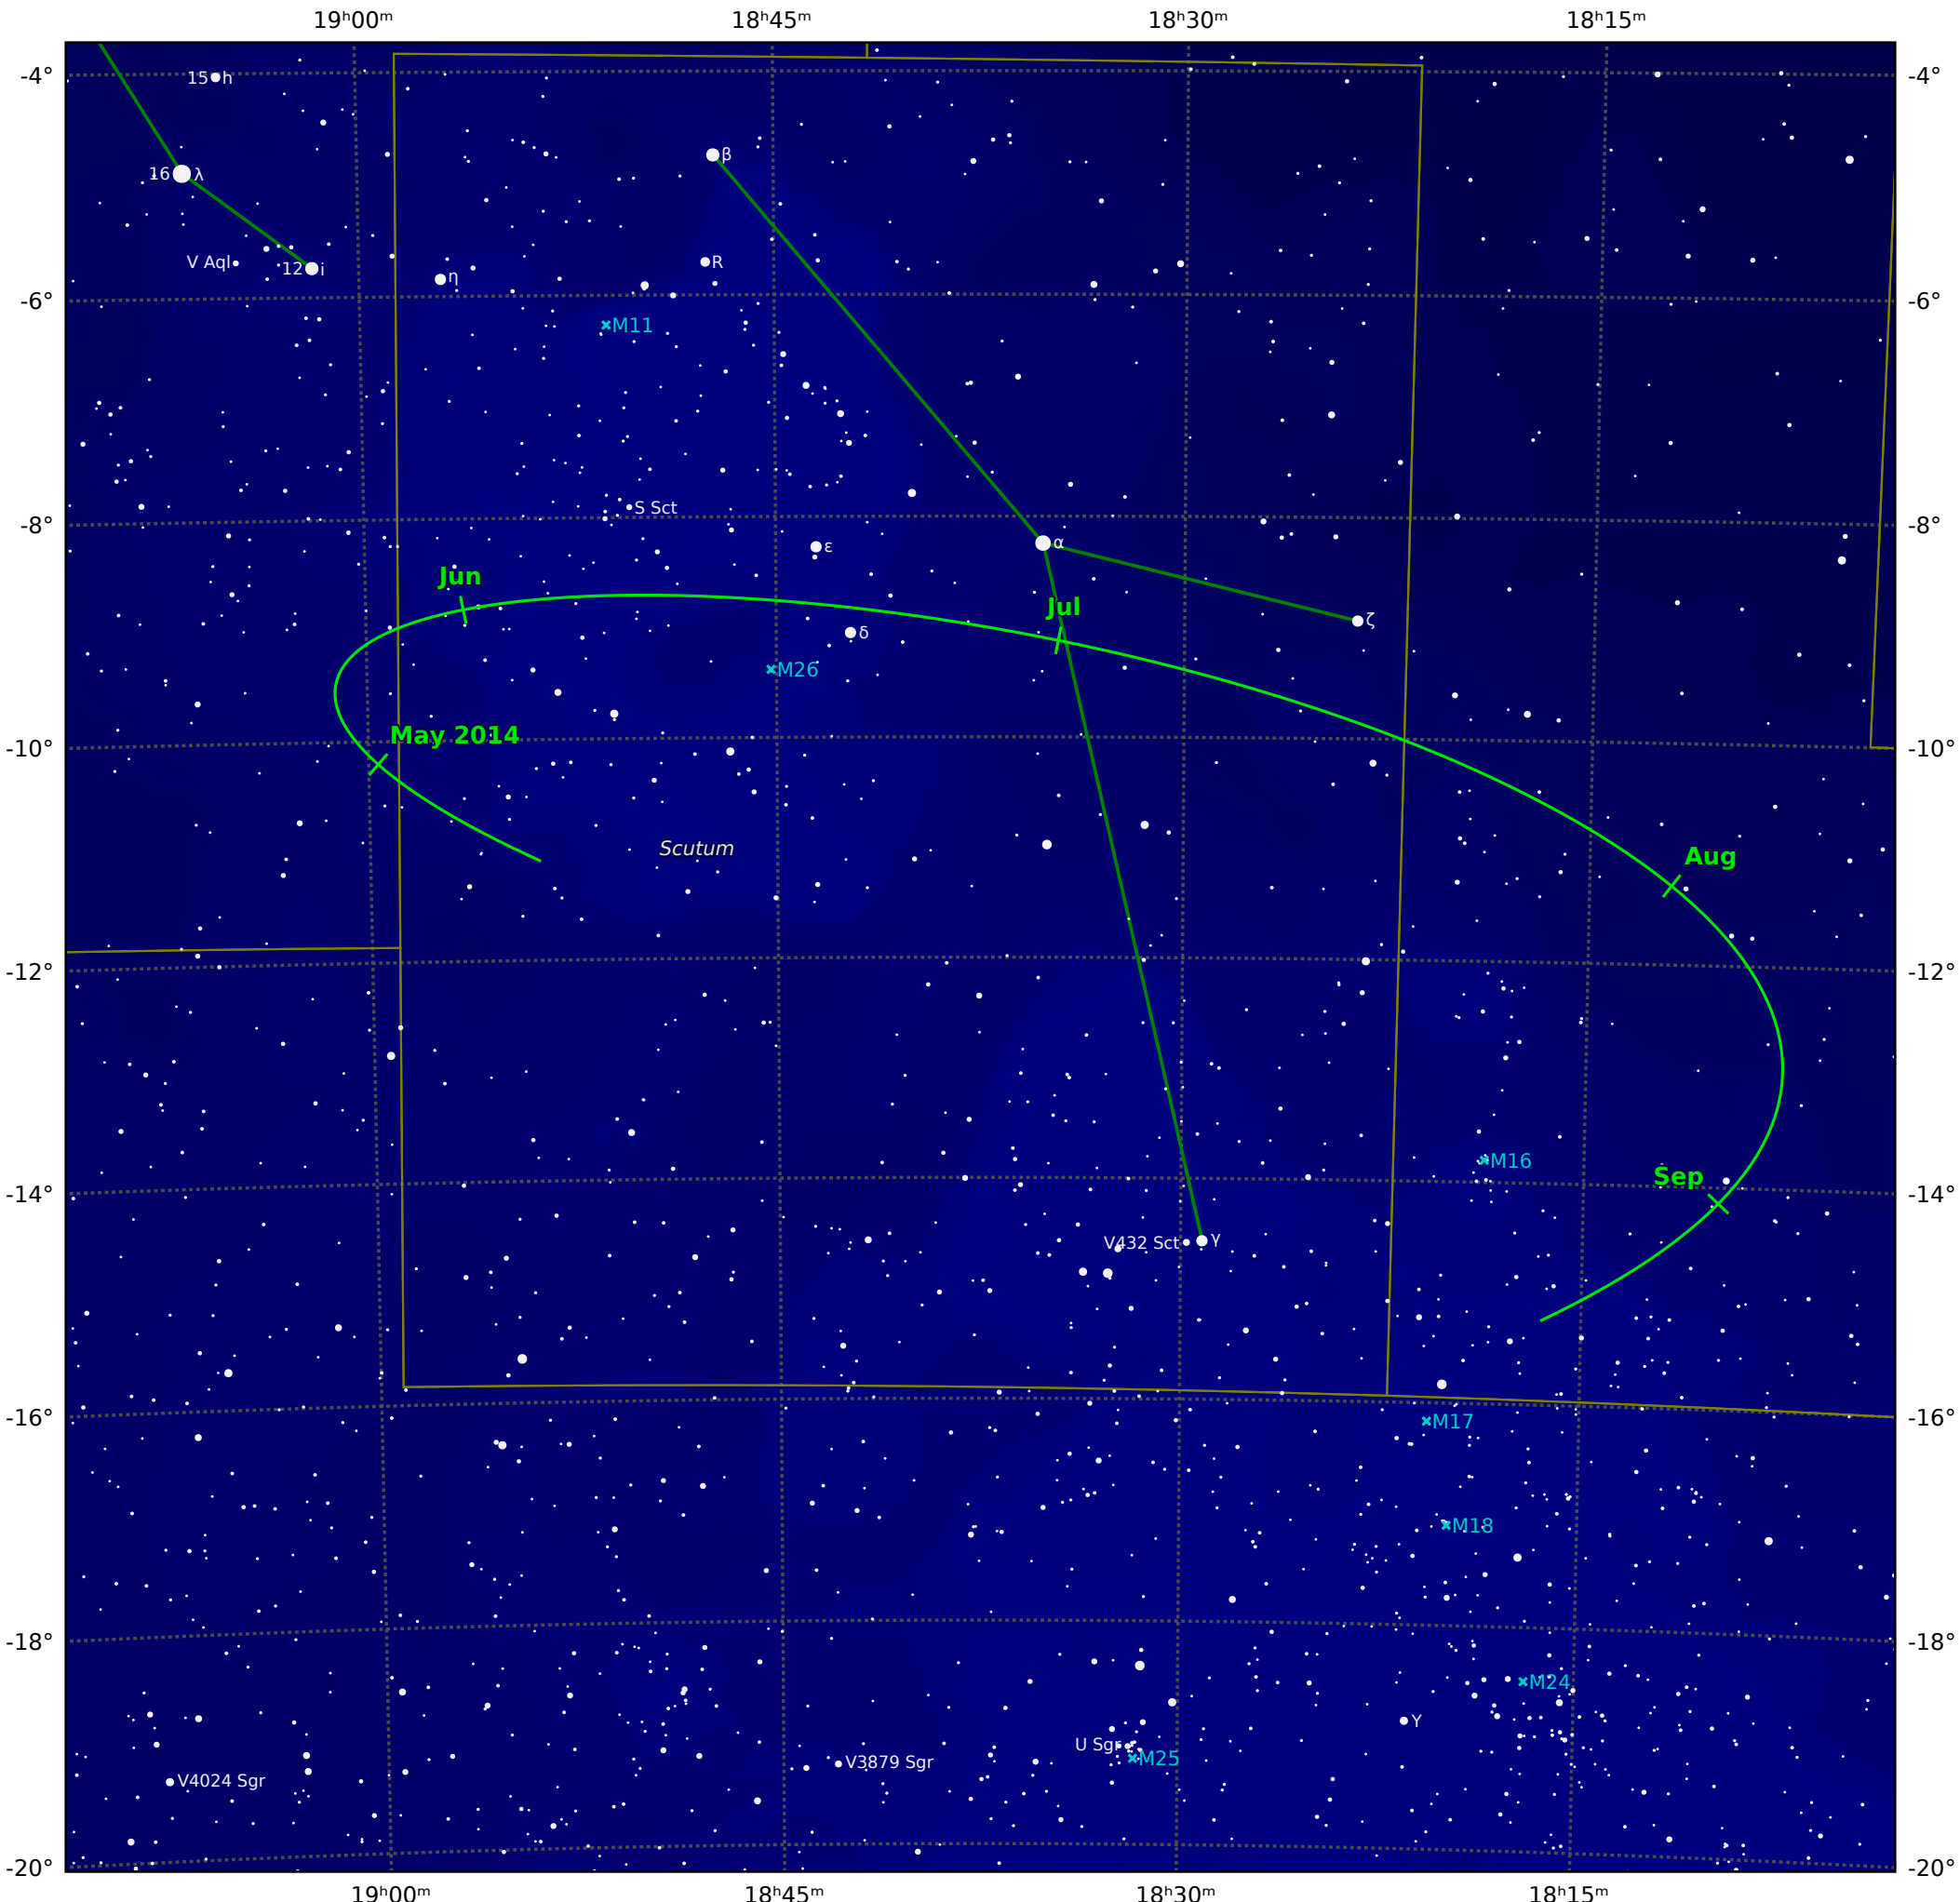

The path of Asteroid 39 Laetitia around opposition on 1 Jul 2014

© Dominic Ford 2011–2019. Downloaded from <https://in-the-sky.org>

Magnitude scale: 9.5 9.0 8.5 8.0 7.5 7.0 6.5 6.0 5.5 5.0 4.5 4.0 3.5

— Ecliptic Plane