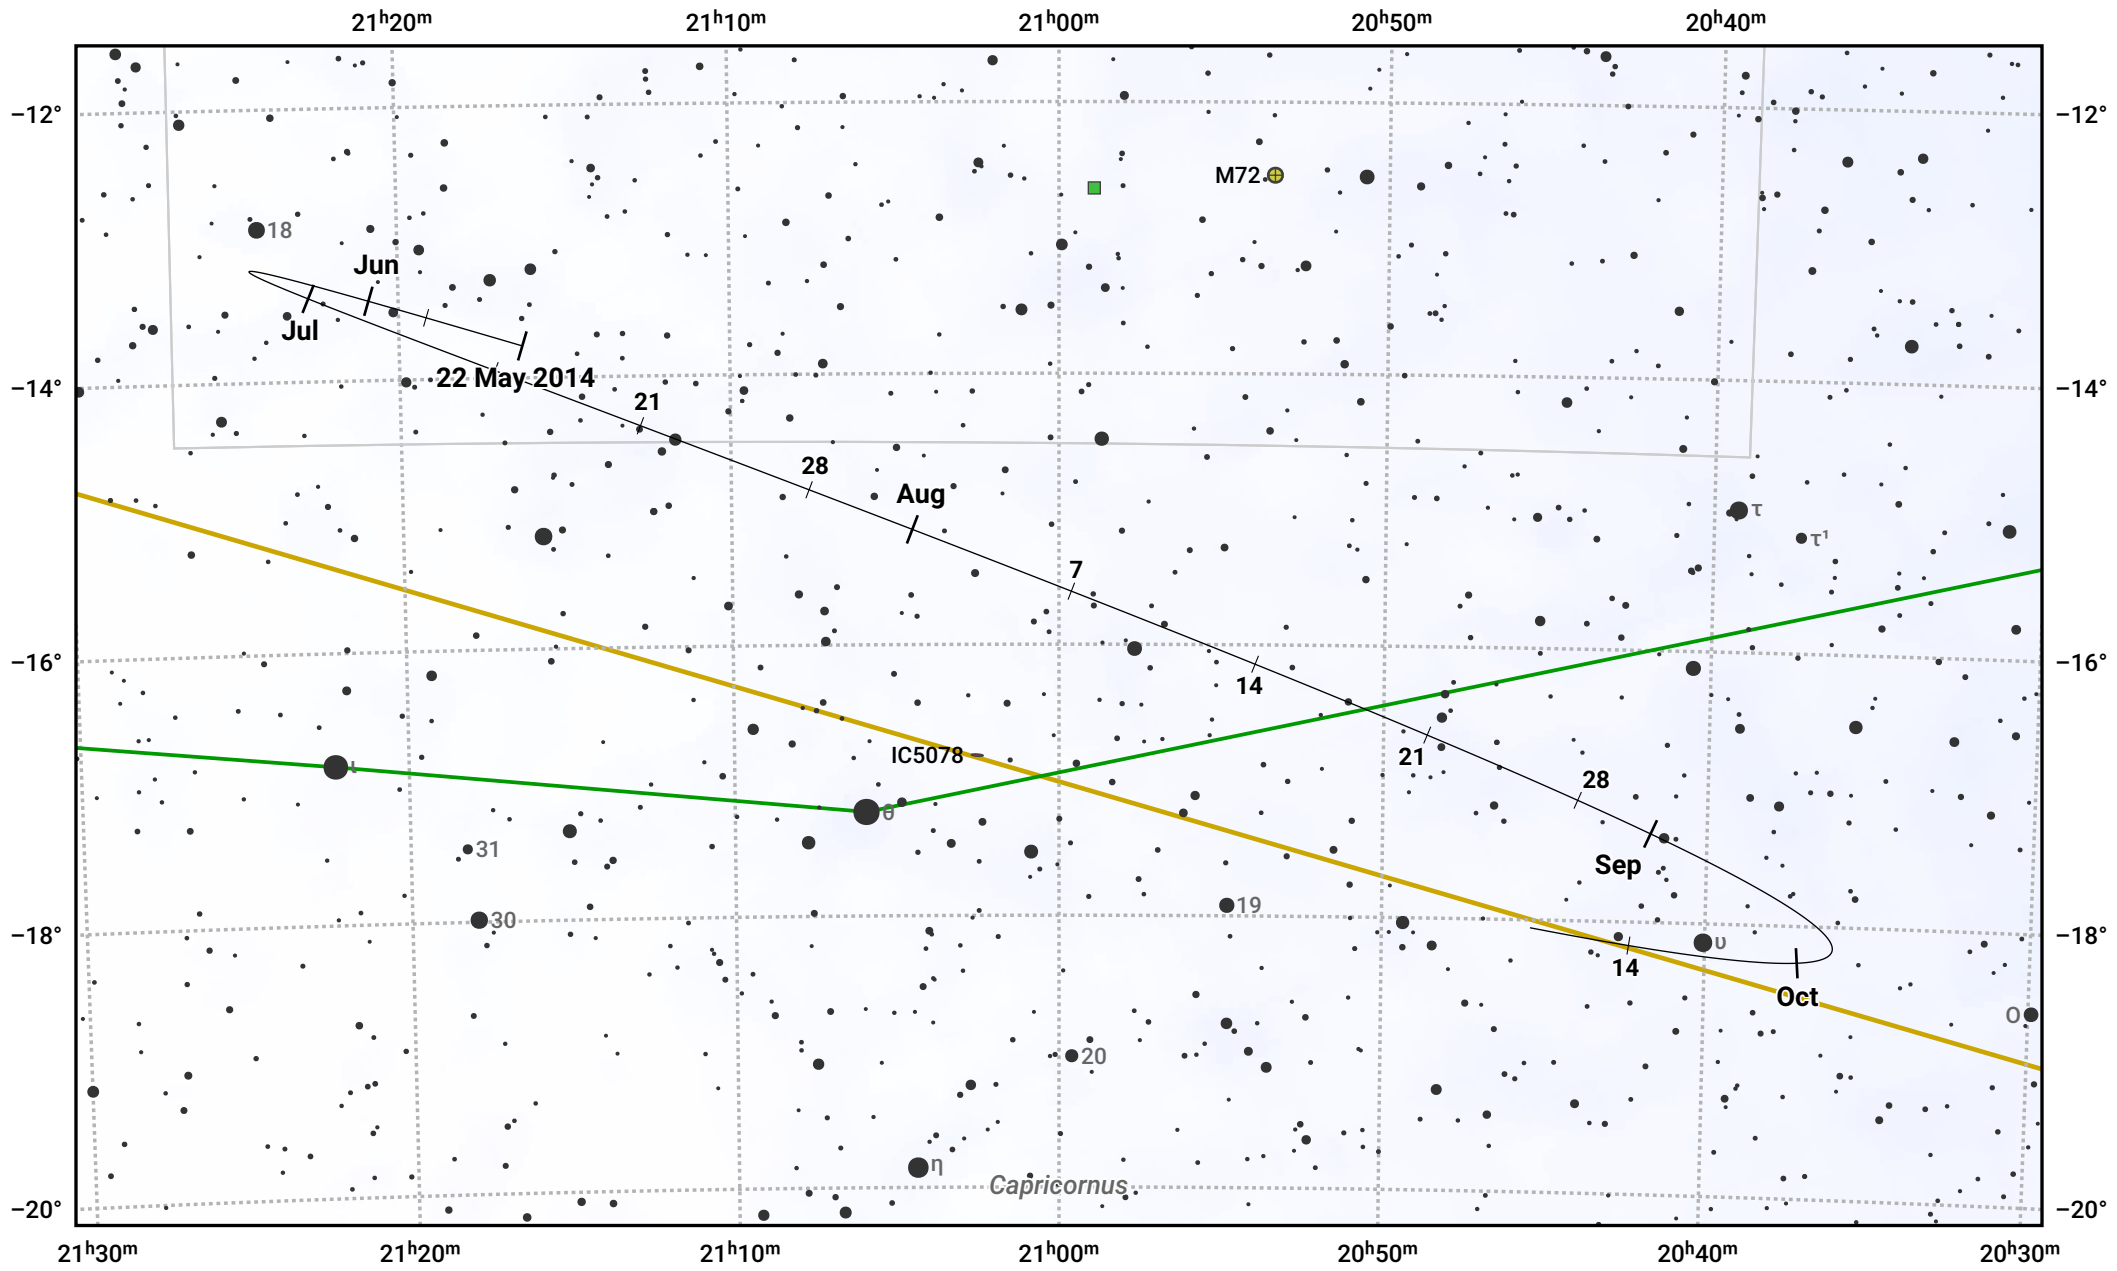

The path of Asteroid 16 Psyche around opposition on 5 Aug 2014

© Dominic Ford 2011–2024. Date markers placed at midnight UTC. Downloaded from <https://in-the-sky.org>

Magnitude scale: \bullet 10.0 \bullet 9.0 \bullet 8.0 \bullet 7.0 \bullet 6.0 \bullet 5.0 \bullet 4.0

— Ecliptic Plane

● Galaxy
 ■ Bright nebula
 ● Open cluster
 ⊕ Globular cluster

Date	Mag
2014 Jun 1	11.2
2014 Jul 1	10.6
2014 Jul 12	10.4
2014 Aug 1	9.8
2014 Sep 1	10.3
2014 Oct 1	10.8