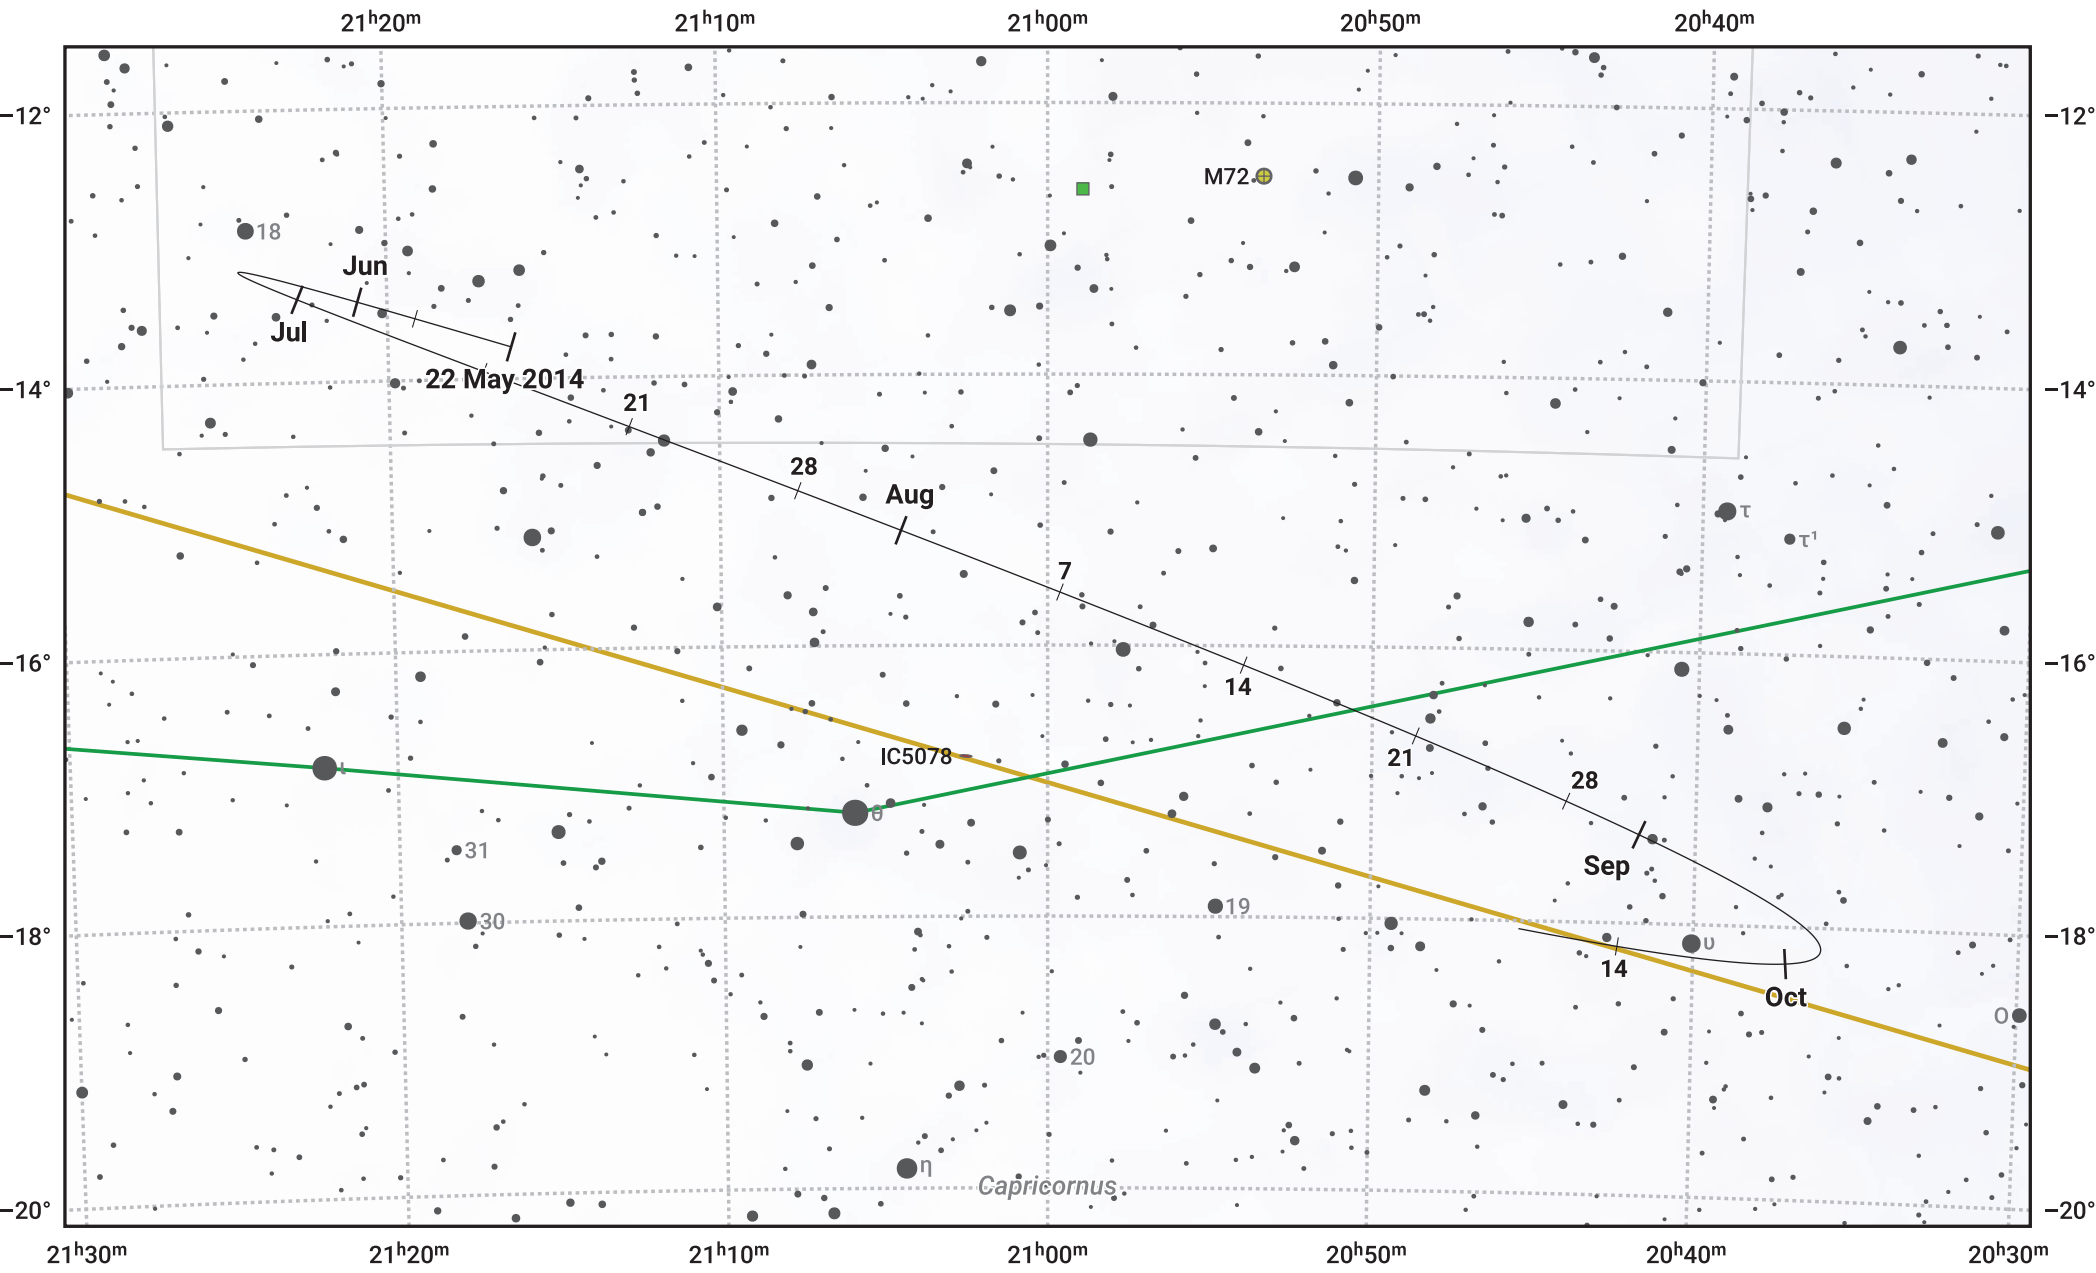

The path of Asteroid 16 Psyche around opposition on 5 Aug 2014

© Dominic Ford 2011–2024. Date markers placed at midnight UTC. Downloaded from <https://in-the-sky.org>

Magnitude scale: ● 10.0 ● 9.0 ● 8.0 ● 7.0 ● 6.0 ● 5.0 ● 4.0

— Ecliptic Plane

- Galaxy
- Bright nebula
- Open cluster
- ⊕ Globular cluster

Date	Mag
2014 Jun 1	11.2
2014 Jul 1	10.6
2014 Jul 12	10.4
2014 Aug 1	9.8
2014 Sep 1	10.3
2014 Oct 1	10.8