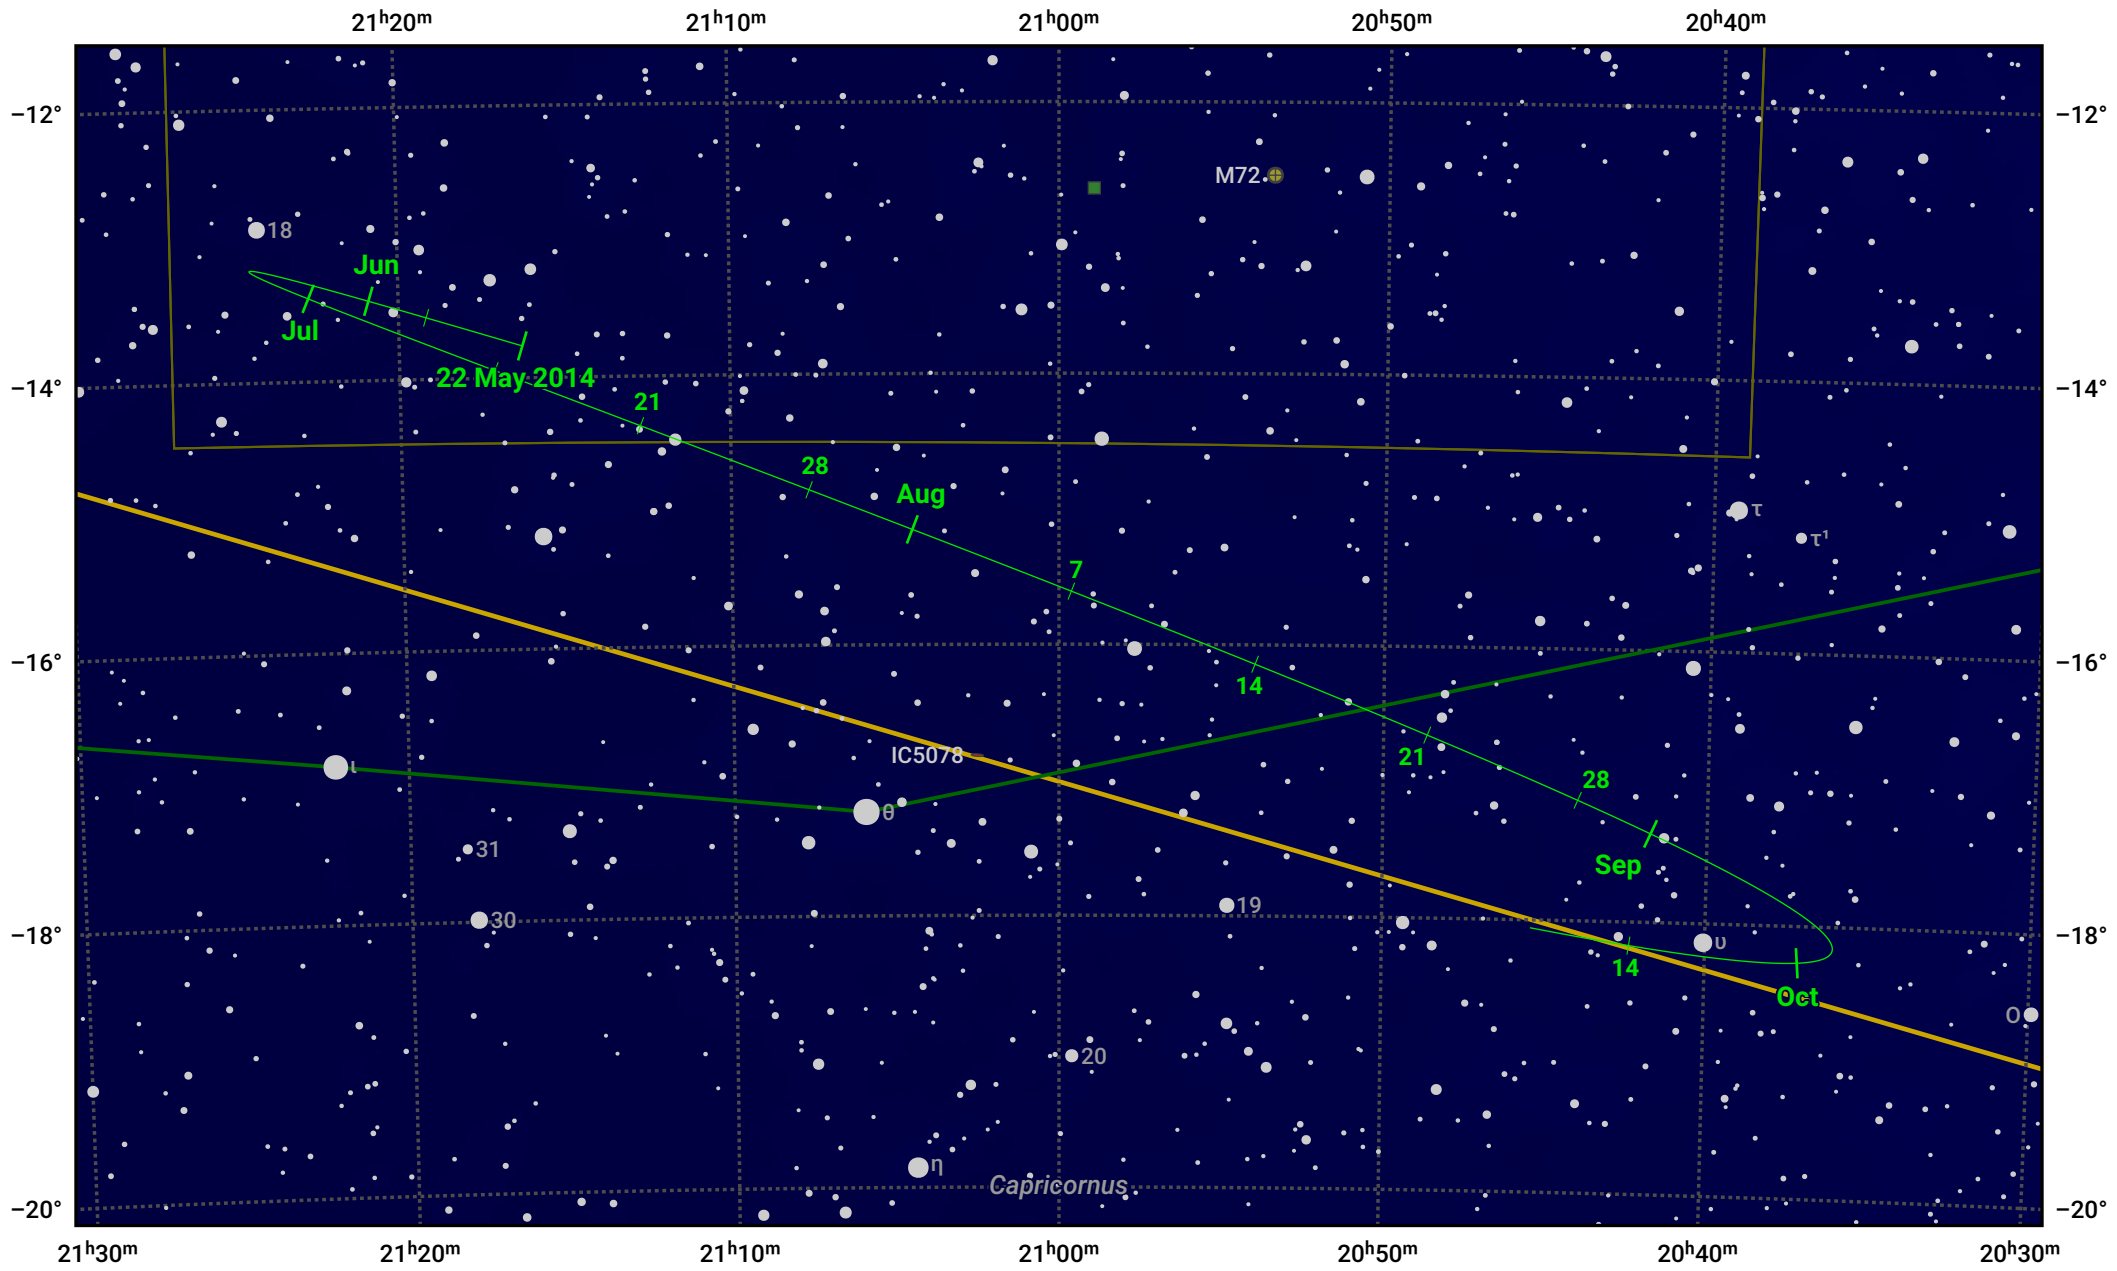

# The path of Asteroid 16 Psyche around opposition on 5 Aug 2014

© Dominic Ford 2011–2024. Date markers placed at midnight UTC. Downloaded from <https://in-the-sky.org>

Magnitude scale: ● 10.0 ● 9.0 ● 8.0 ● 7.0 ● 6.0 ● 5.0 ● 4.0

— Ecliptic Plane

● Galaxy ● Bright nebula ● Open cluster ● Globular cluster

Date	Mag
2014 Jun 1	11.2
2014 Jul 1	10.6
2014 Jul 12	10.4
2014 Aug 1	9.8
2014 Sep 1	10.3
2014 Oct 1	10.8