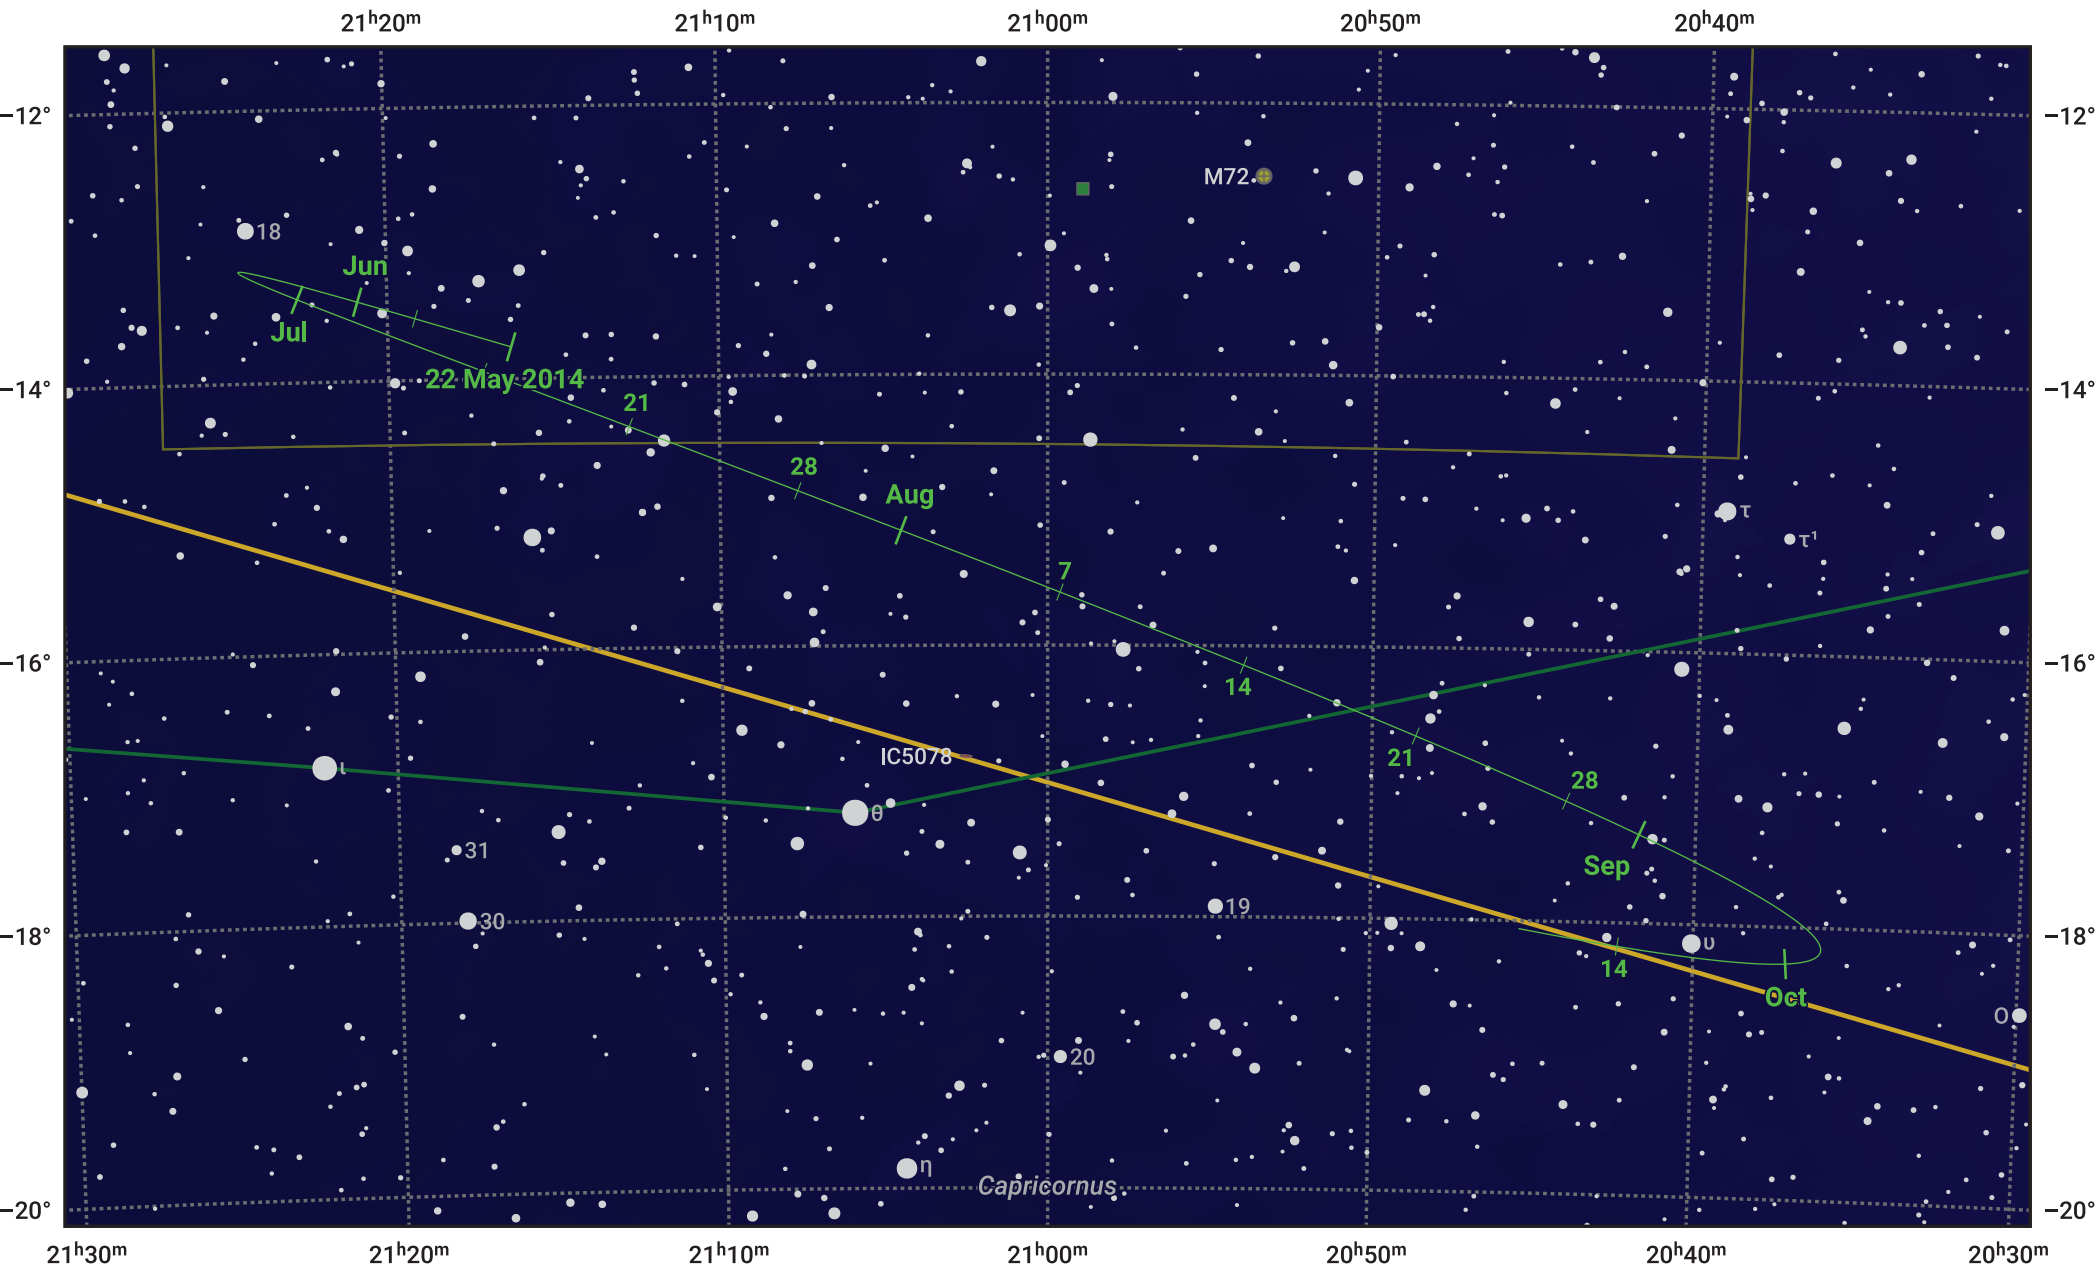

# The path of Asteroid 16 Psyche around opposition on 5 Aug 2014

© Dominic Ford 2011–2024. Date markers placed at midnight UTC. Downloaded from <https://in-the-sky.org>

Magnitude scale: 10.0 9.0 8.0 7.0 6.0 5.0 4.0

— Ecliptic Plane

- Galaxy
- Bright nebula
- Open cluster
- ⊕ Globular cluster

Date	Mag
2014 Jun 1	11.2
2014 Jul 1	10.6
2014 Jul 12	10.4
2014 Aug 1	9.8
2014 Sep 1	10.3
2014 Oct 1	10.8