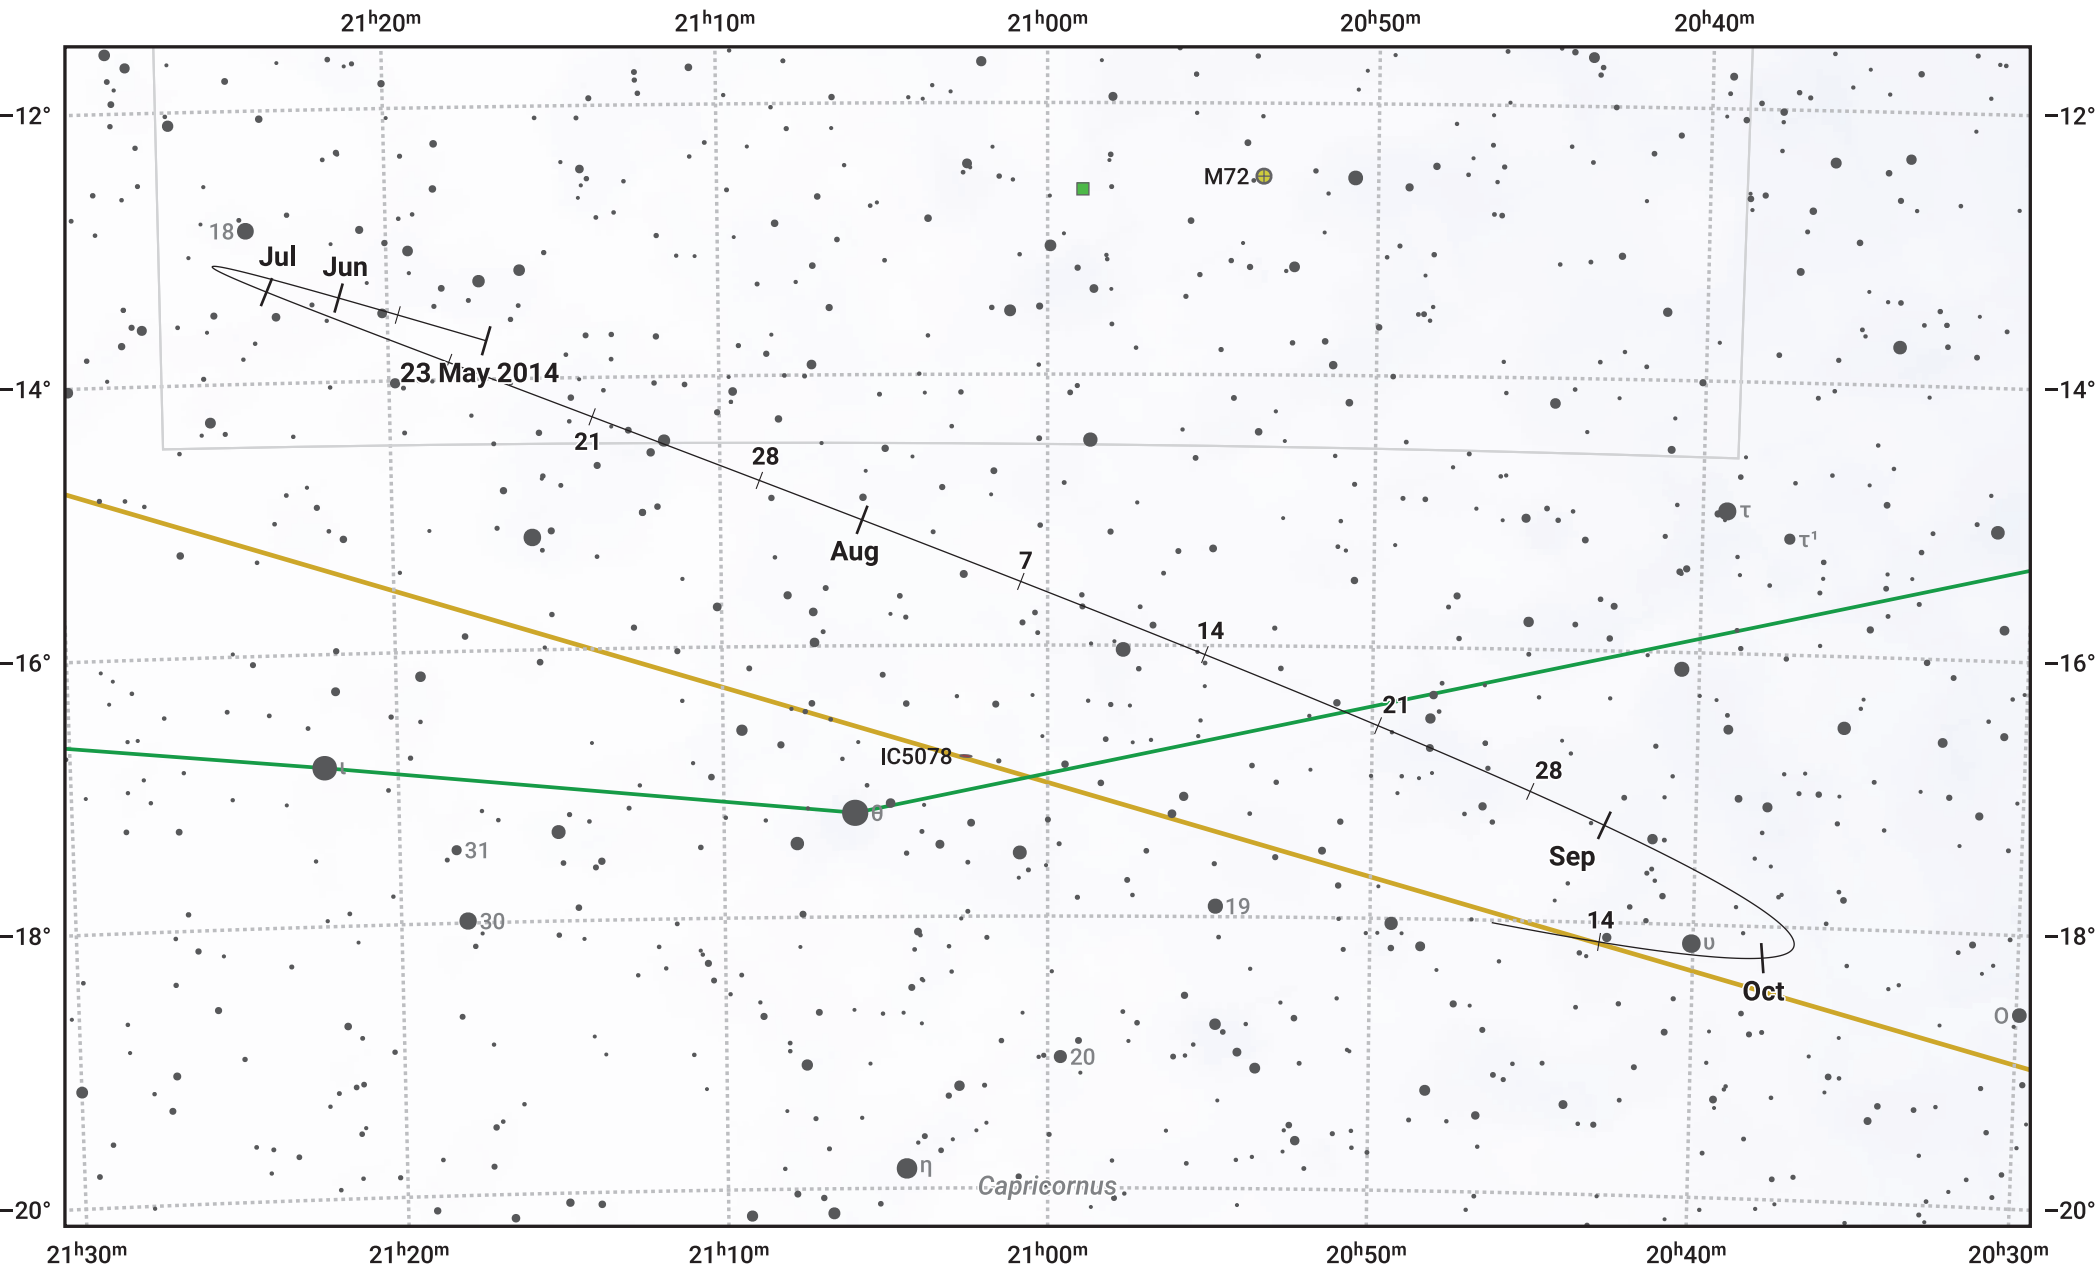

The path of Asteroid 16 Psyche around opposition on 6 Aug 2014

© Dominic Ford 2011–2024. Date markers placed at midnight UTC. Downloaded from <https://in-the-sky.org>

Magnitude scale: ● 10.0 ● 9.0 ● 8.0 ● 7.0 ● 6.0 ● 5.0 ● 4.0

— Ecliptic Plane

- Galaxy
- Bright nebula
- Open cluster
- ⊕ Globular cluster

Date	Mag
2014 Jun 1	11.2
2014 Jul 1	10.6
2014 Jul 12	10.4
2014 Aug 1	9.8
2014 Sep 1	10.3
2014 Oct 1	10.8