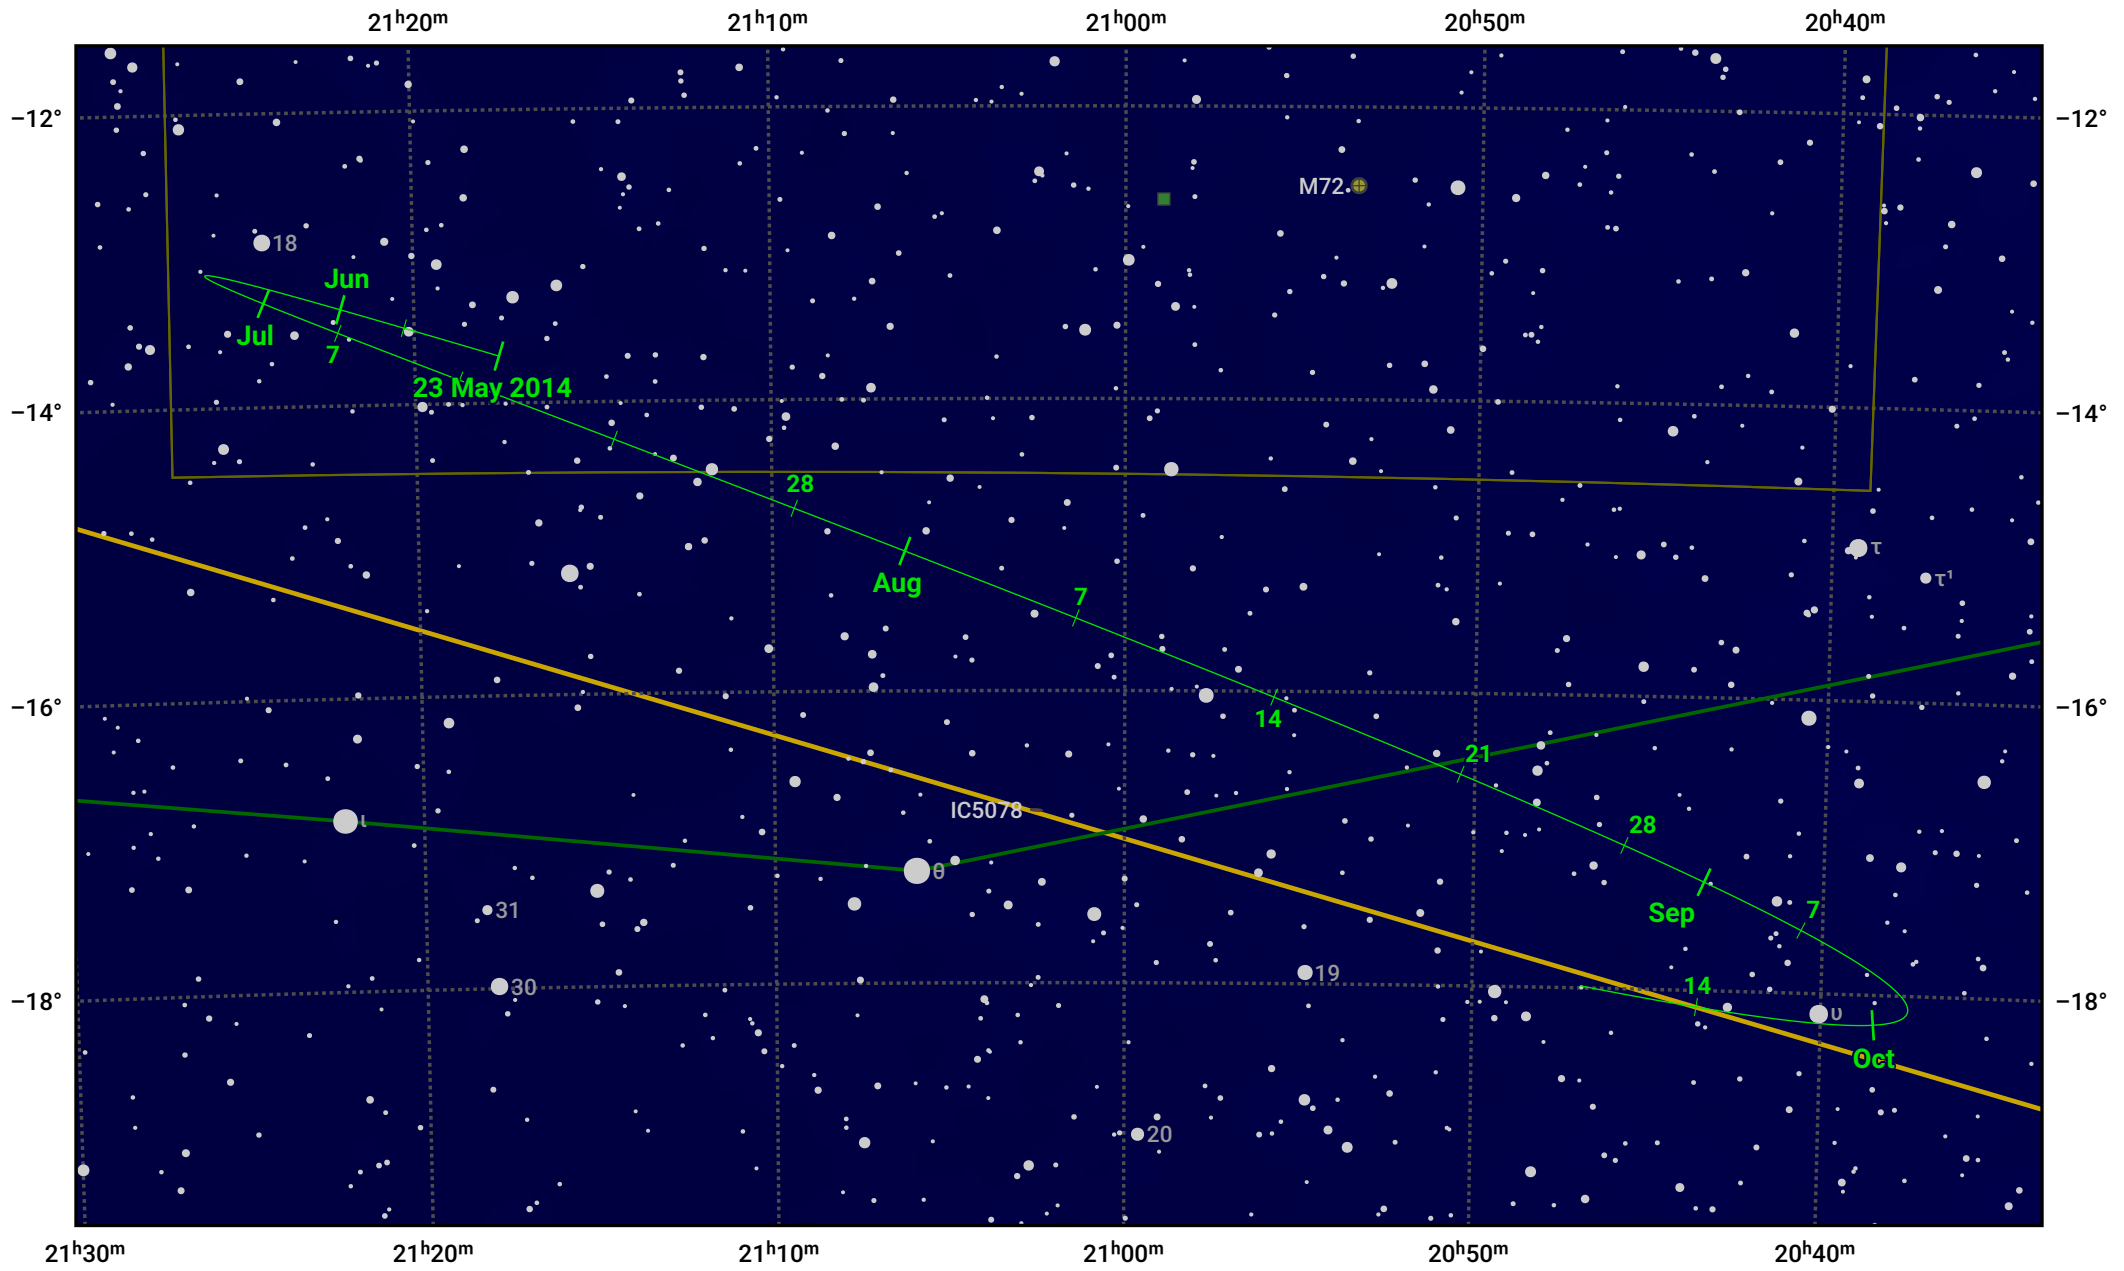

The path of Asteroid 16 Psyche around opposition on 6 Aug 2014

© Dominic Ford 2011–2024. Date markers placed at midnight UTC. Downloaded from <https://in-the-sky.org>

Magnitude scale: ● 10.0 ● 9.0 ● 8.0 ● 7.0 ● 6.0 ● 5.0 ● 4.0

— Ecliptic Plane

● Galaxy ■ Bright nebula ● Open cluster ⊕ Globular cluster

Date	Mag
2014 Jun 1	11.2
2014 Jul 1	10.6
2014 Jul 12	10.4
2014 Aug 1	9.8
2014 Sep 1	10.3
2014 Oct 1	10.8