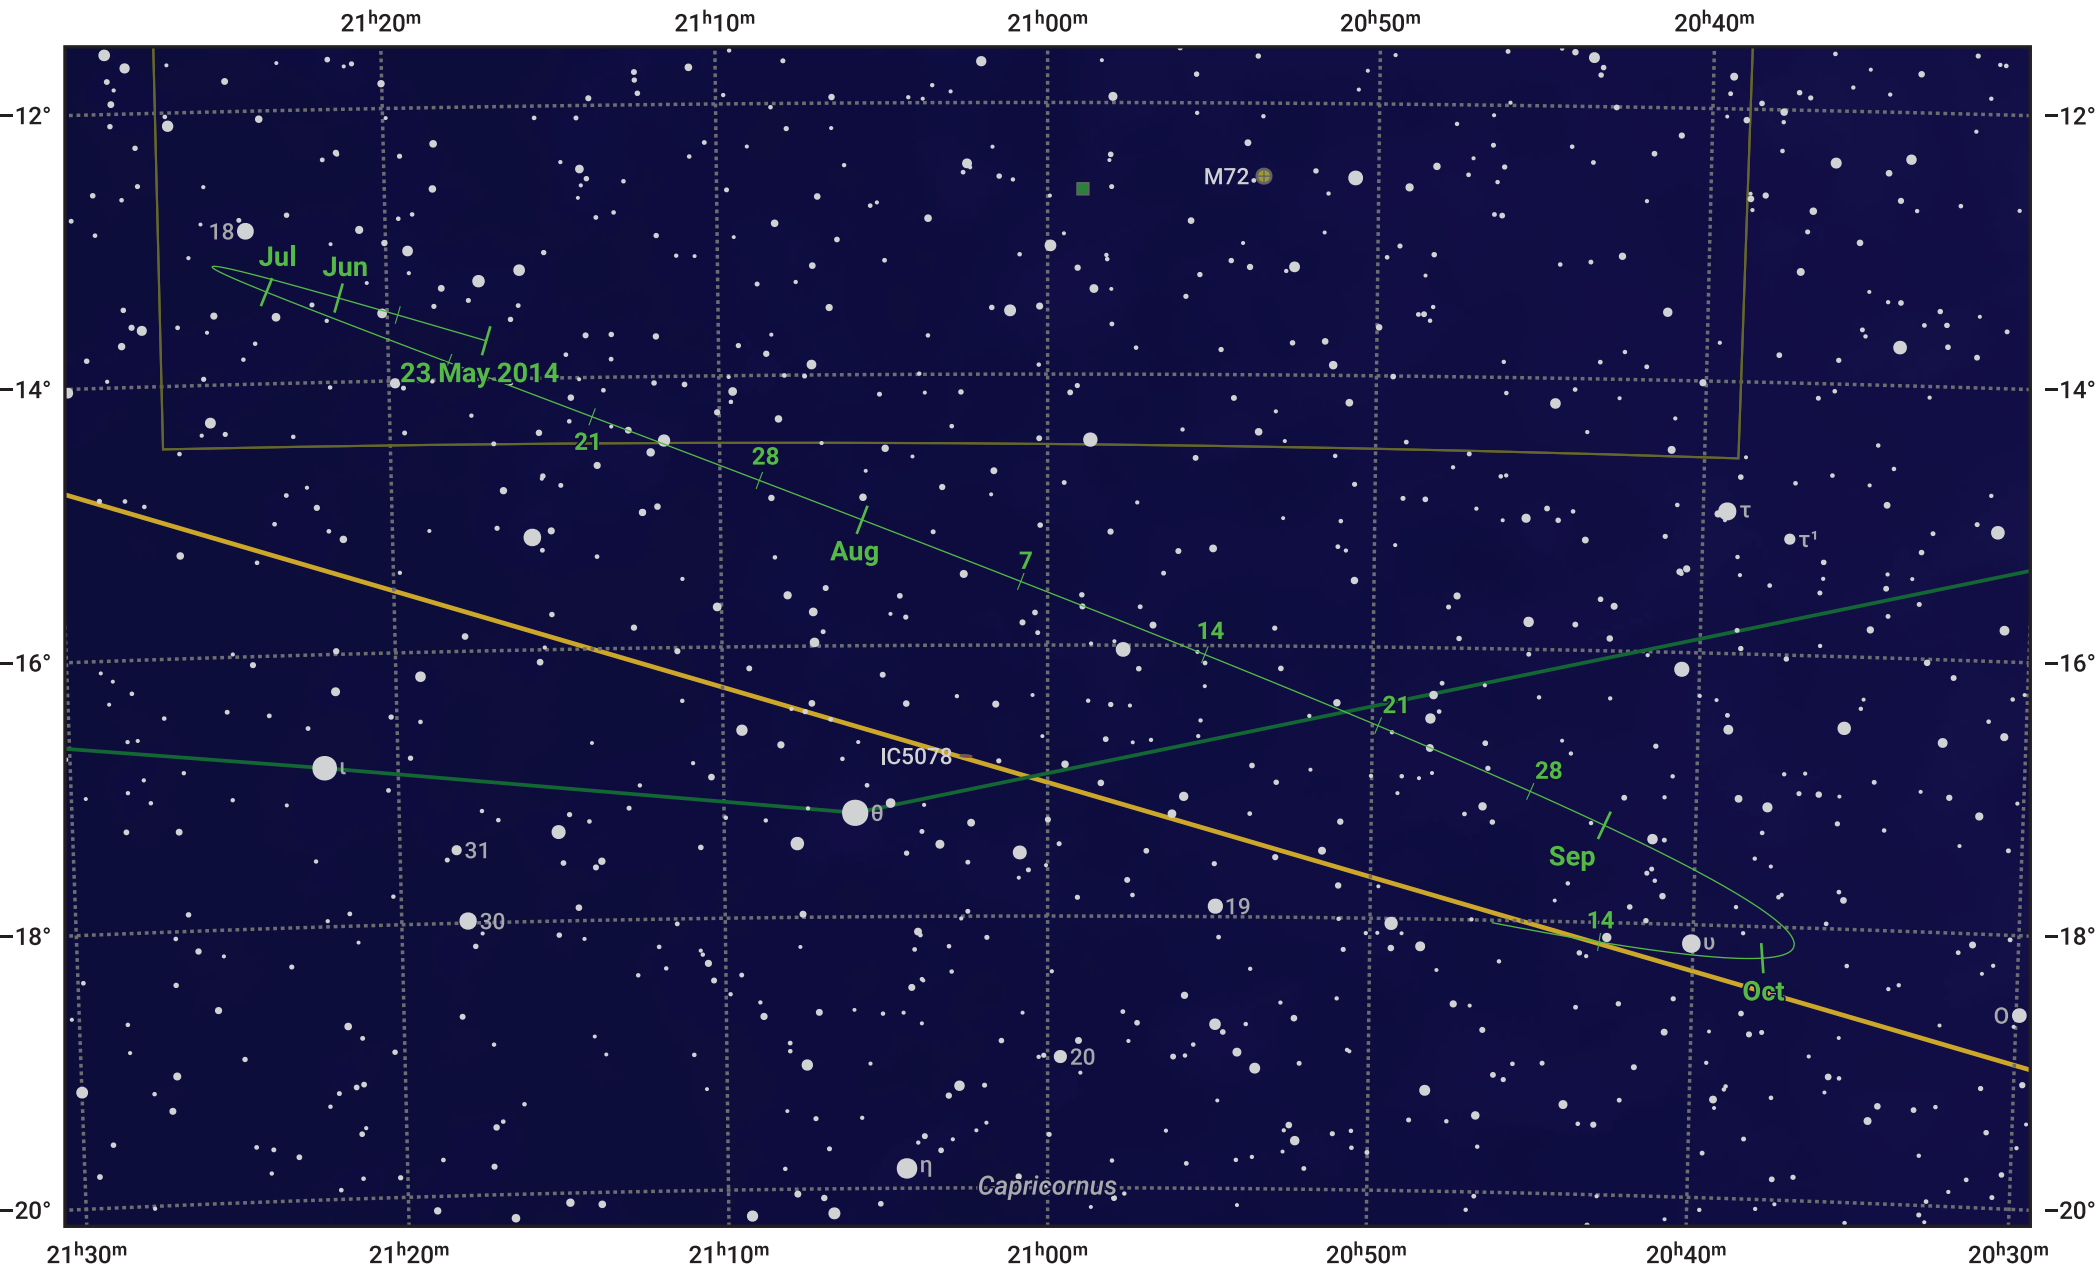

# The path of Asteroid 16 Psyche around opposition on 6 Aug 2014

© Dominic Ford 2011–2024. Date markers placed at midnight UTC. Downloaded from <https://in-the-sky.org>

Magnitude scale: 10.0 9.0 8.0 7.0 6.0 5.0 4.0

— Ecliptic Plane

- Galaxy
- Bright nebula
- Open cluster
- Globular cluster

| Date        | Mag  |
|-------------|------|
| 2014 Jun 1  | 11.2 |
| 2014 Jul 1  | 10.6 |
| 2014 Jul 12 | 10.4 |
| 2014 Aug 1  | 9.8  |
| 2014 Sep 1  | 10.3 |
| 2014 Oct 1  | 10.8 |