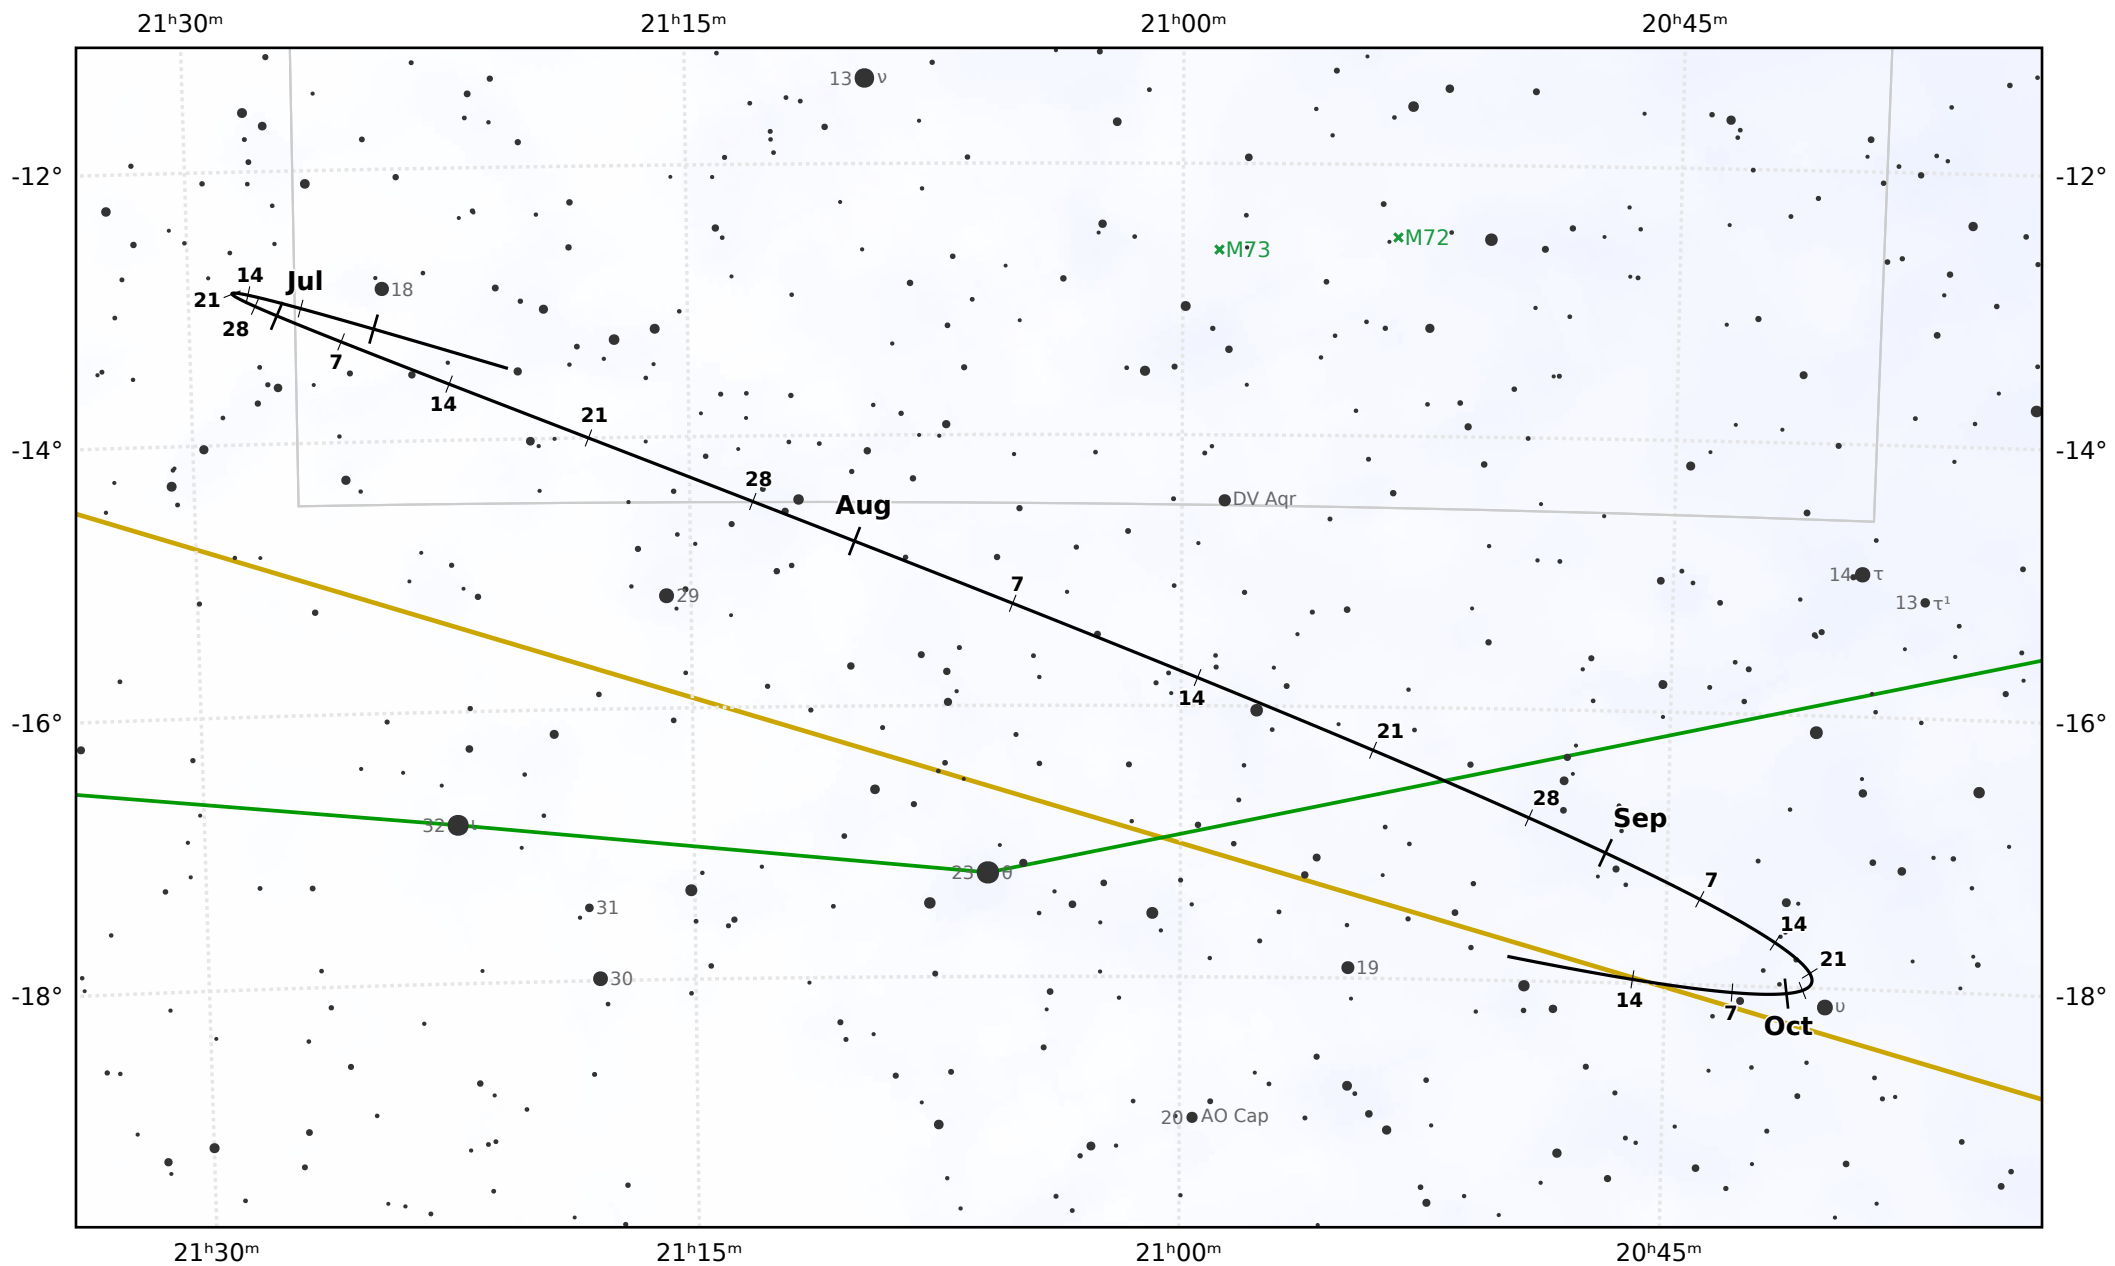

# The path of Asteroid 16 Psyche around opposition on 7 Aug 2014

© Dominic Ford 2011-2021. Downloaded from <https://in-the-sky.org>

Magnitude scale: ● 9.5 ● 9.0 ● 8.5 ● 8.0 ● 7.5 ● 7.0 ● 6.5 ● 6.0 ● 5.5 ● 5.0 ● 4.5 ● 4.0

— Ecliptic Plane