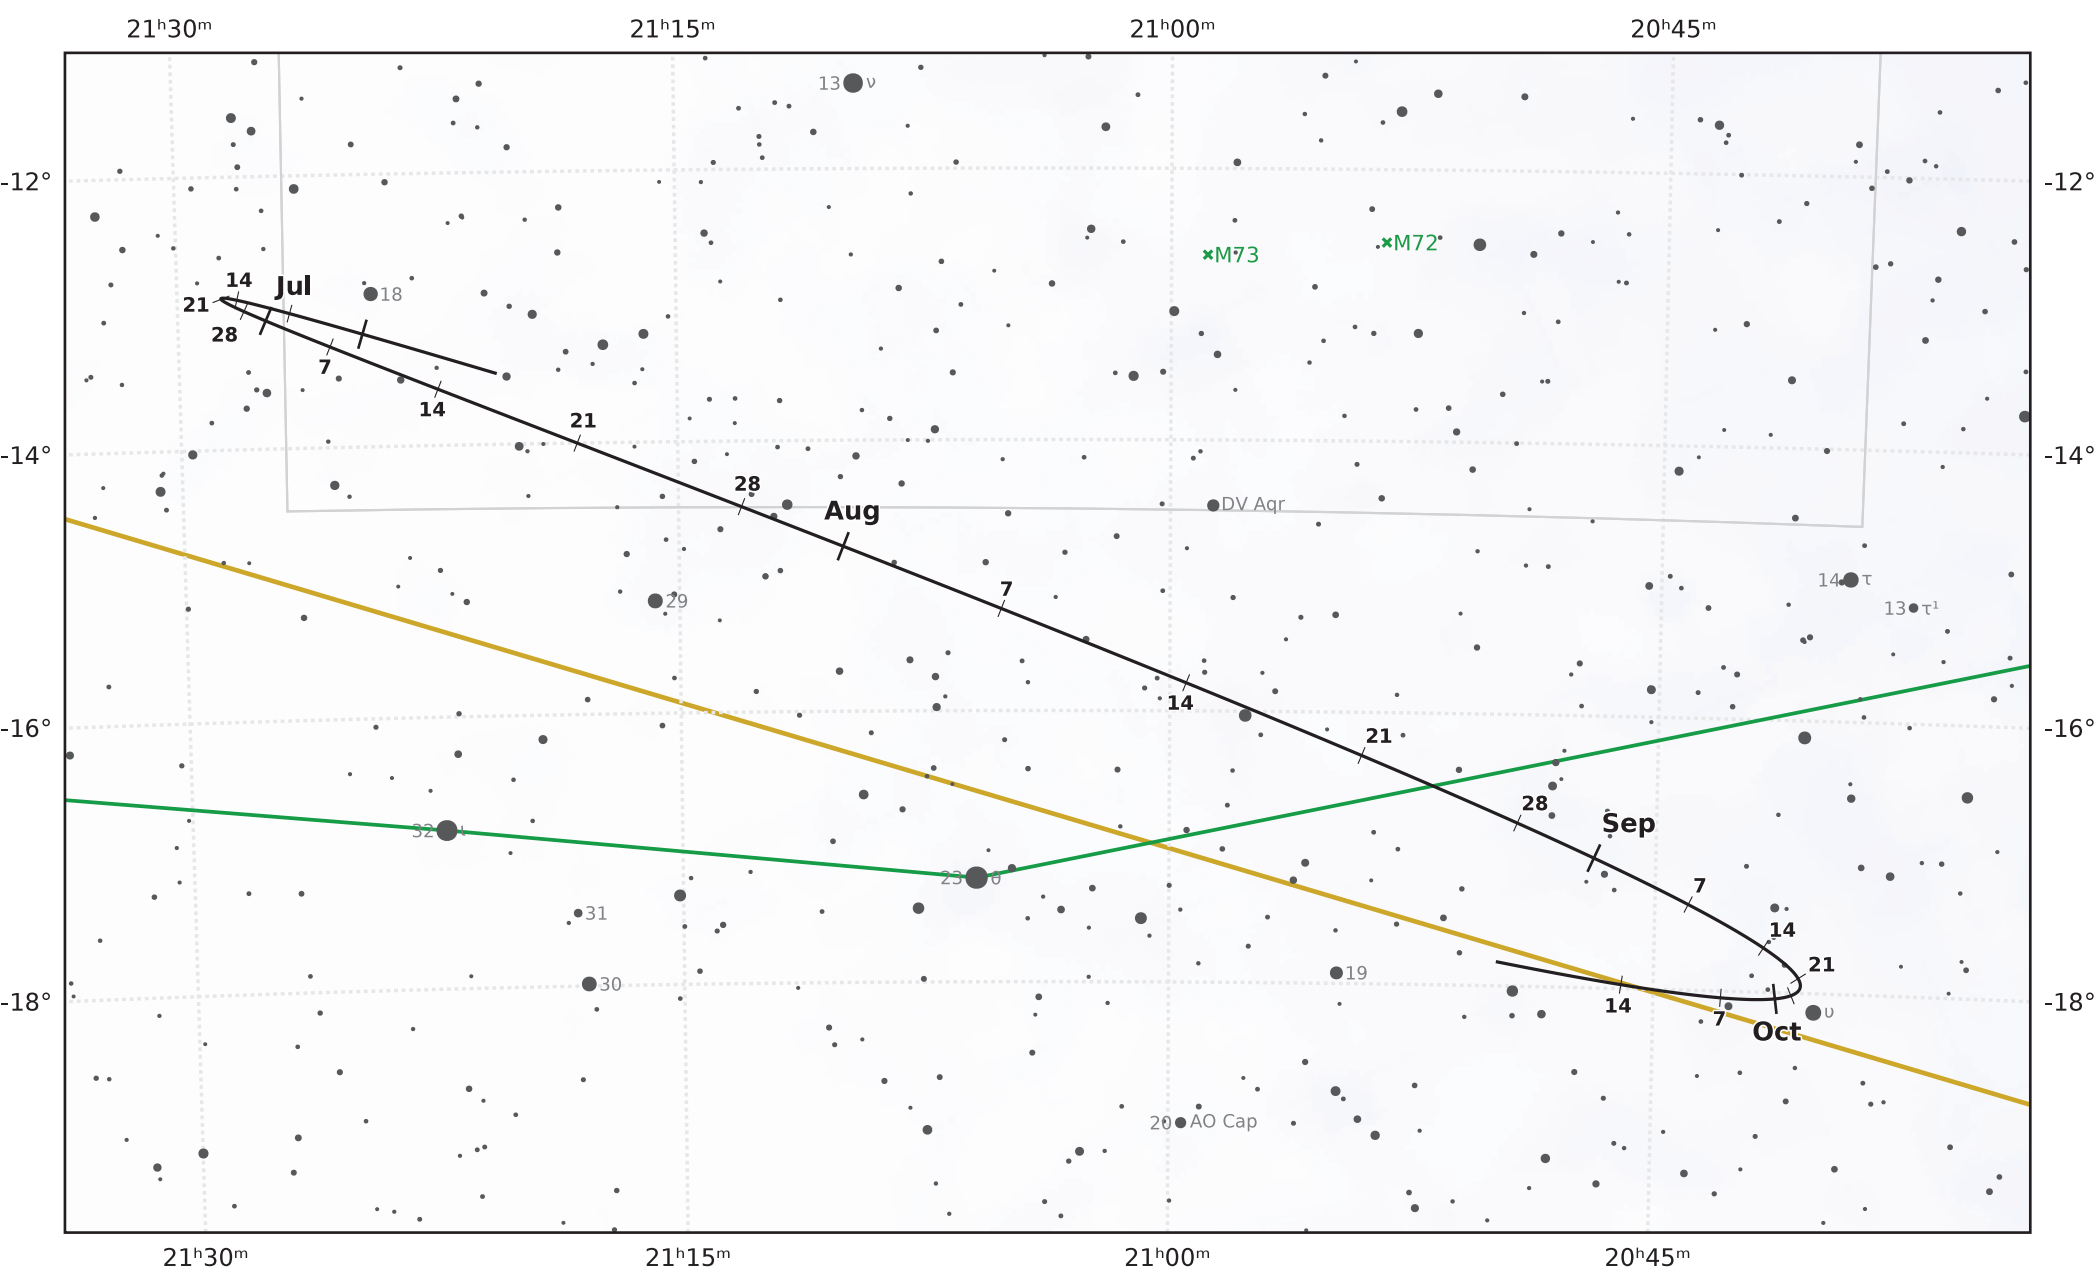

The path of Asteroid 16 Psyche around opposition on 7 Aug 2014

© Dominic Ford 2011-2021. Downloaded from <https://in-the-sky.org>

Magnitude scale: ● 9.5 ● 9.0 ● 8.5 ● 8.0 ● 7.5 ● 7.0 ● 6.5 ● 6.0 ● 5.5 ● 5.0 ● 4.5 ● 4.0

— Ecliptic Plane