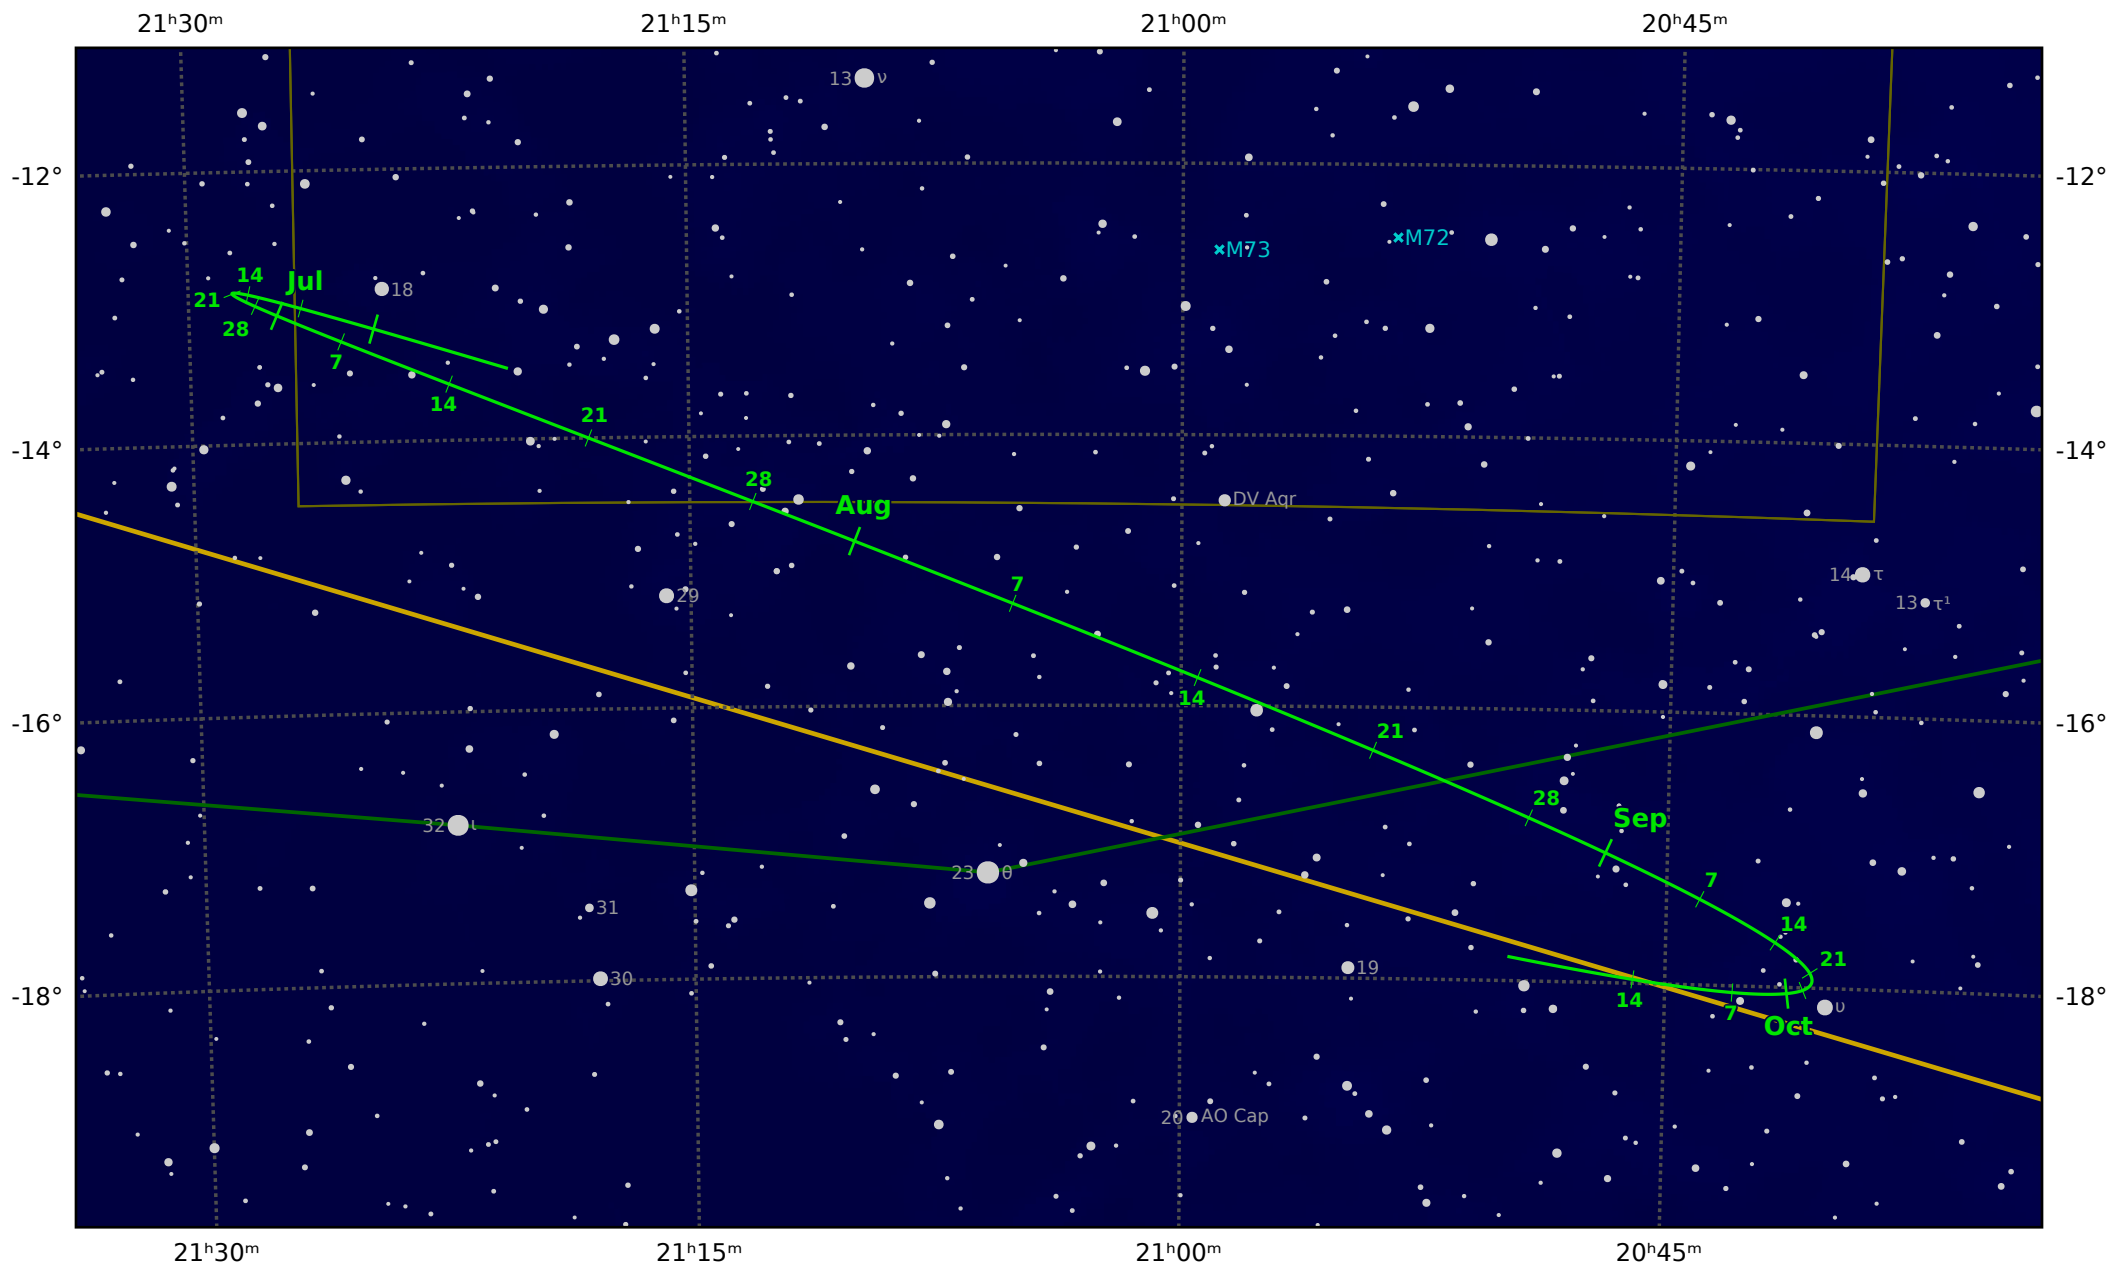

The path of Asteroid 16 Psyche around opposition on 7 Aug 2014

© Dominic Ford 2011-2021. Downloaded from <https://in-the-sky.org>

Magnitude scale: ● -9.5 ● -9.0 ● -8.5 ● -8.0 ● -7.5 ● -7.0 ● -6.5 ● -6.0 ● -5.5 ● -5.0 ● -4.5 ● -4.0

— Ecliptic Plane