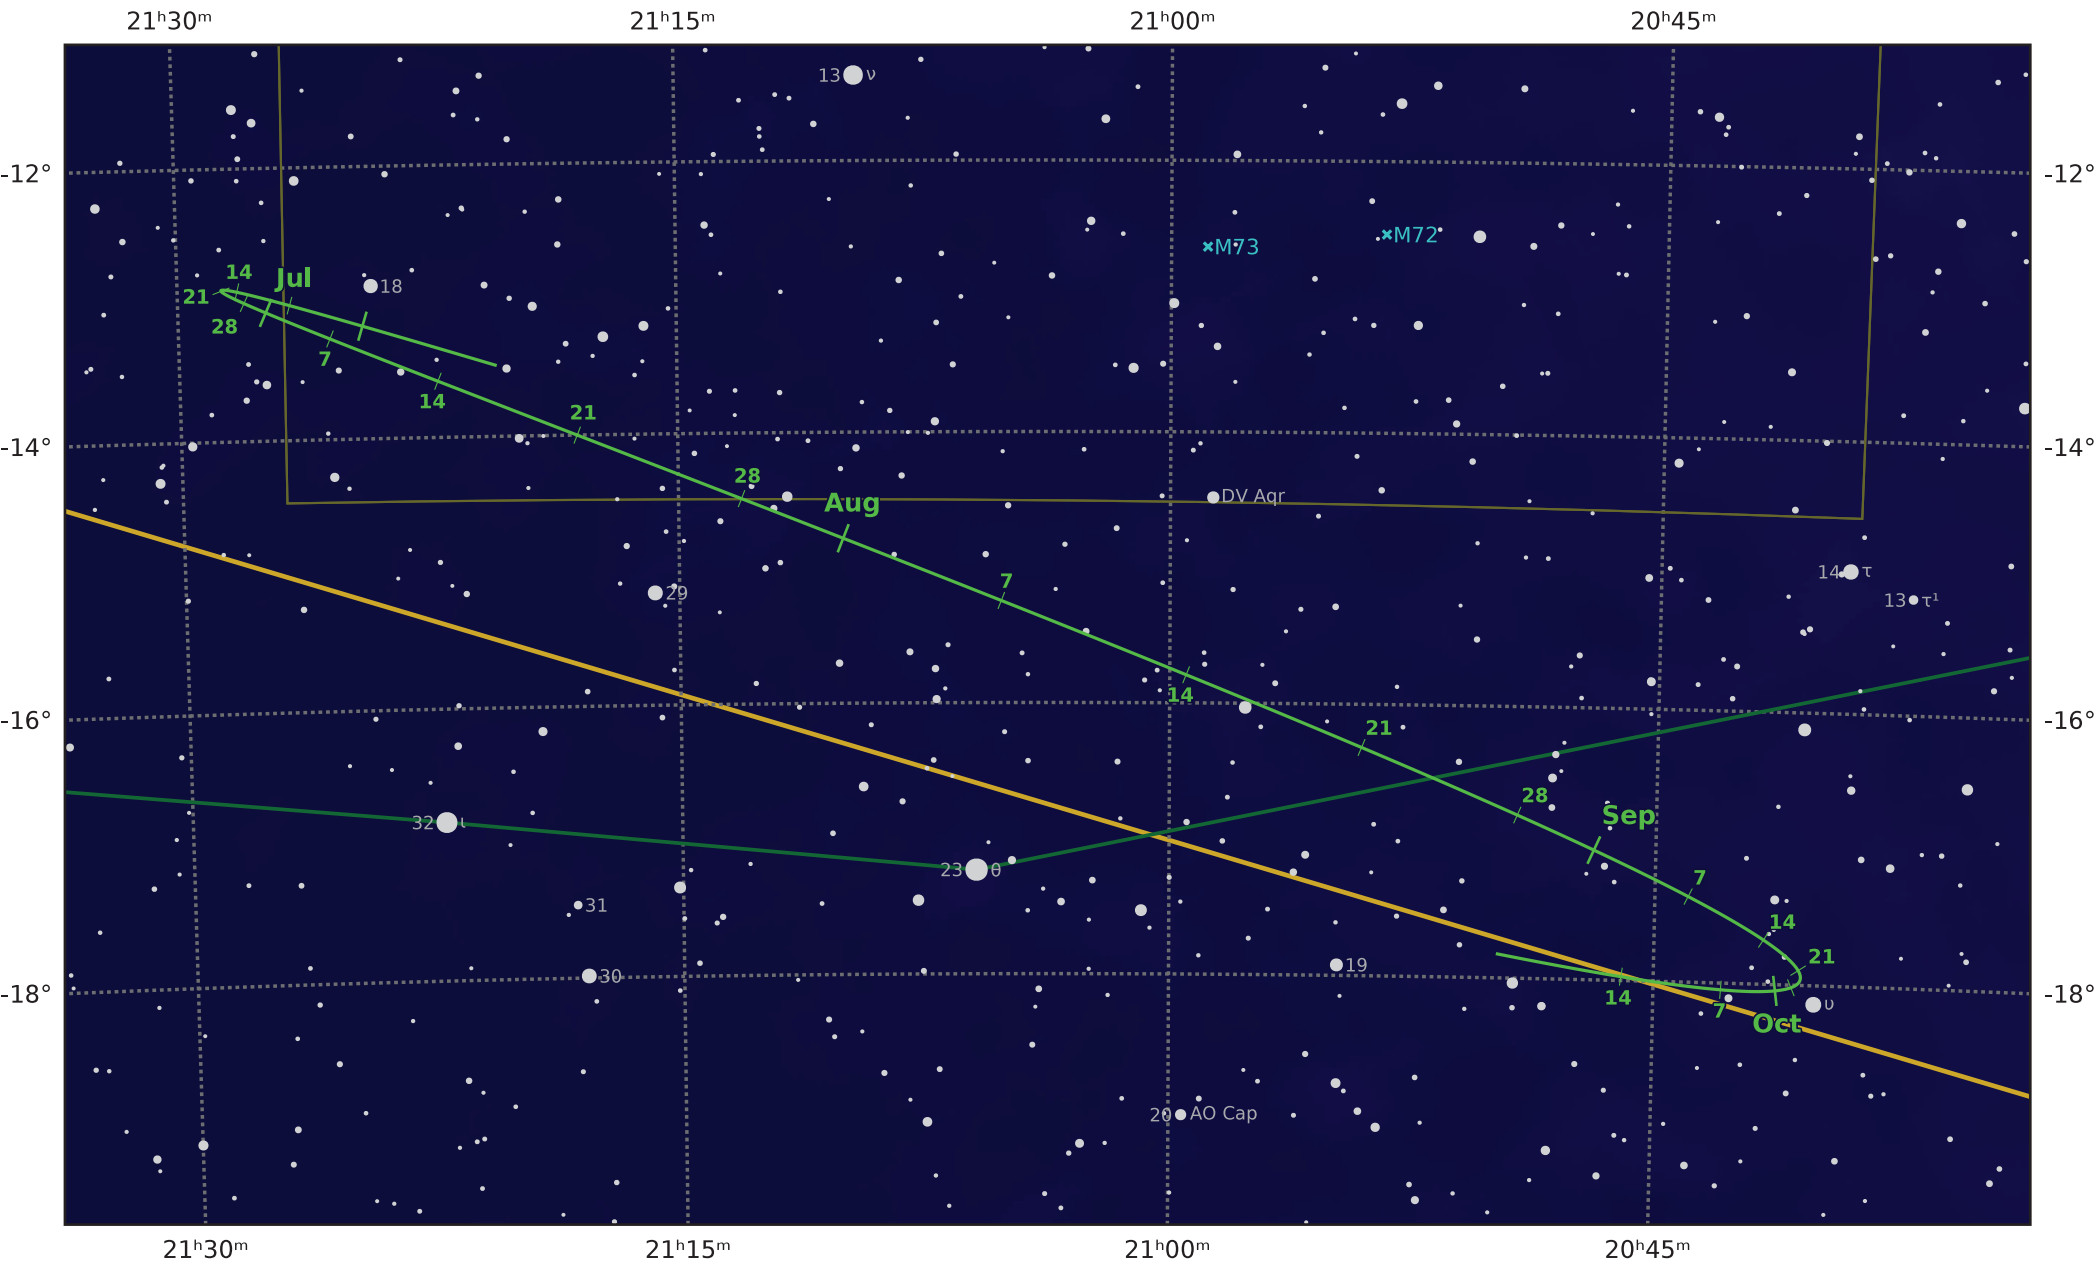

# The path of Asteroid 16 Psyche around opposition on 7 Aug 2014

© Dominic Ford 2011-2021. Downloaded from <https://in-the-sky.org>

Magnitude scale: • 9.5 • 9.0 • 8.5 • 8.0 • 7.5 • 7.0 • 6.5 • 6.0 • 5.5 • 5.0 • 4.5 • 4.0

— Ecliptic Plane