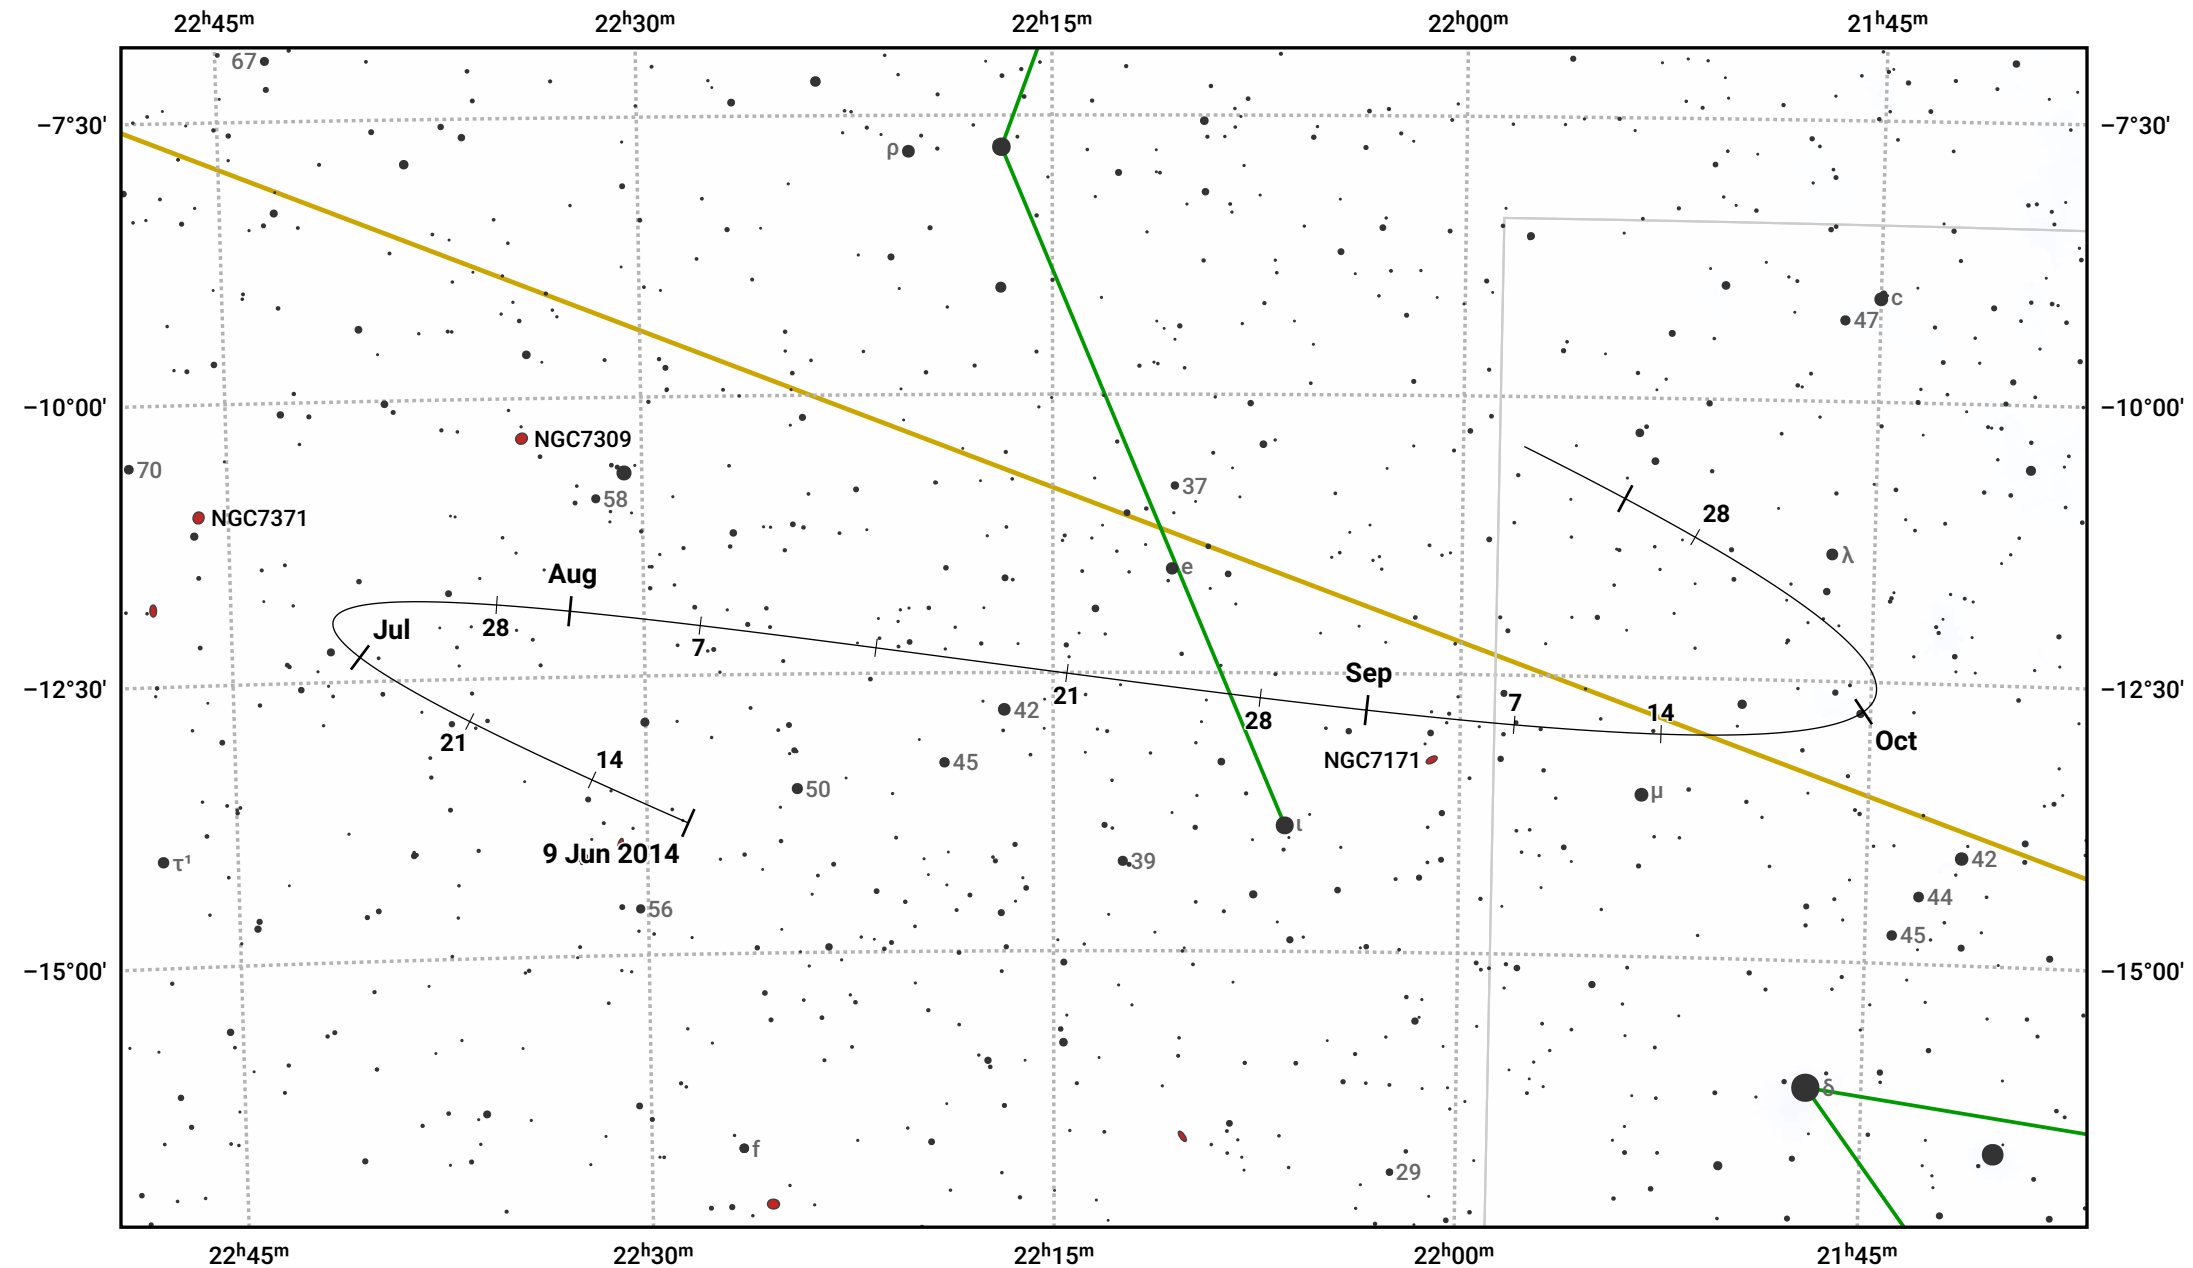

The path of Asteroid 63 Ausonia around opposition on 23 Aug 2014

© Dominic Ford 2011–2024. Date markers placed at midnight UTC. Downloaded from <https://in-the-sky.org>

Magnitude scale: 10.0 9.0 8.0 7.0 6.0 5.0 4.0 3.0 2.0

— Ecliptic Plane

Galaxy Bright nebula Open cluster Globular cluster

Date	Mag	Phase
2014 Jul 1	10.7	96%
2014 Jul 30	10.0	99%
2014 Aug 1	10.0	99%
2014 Sep 1	9.7	100%
2014 Oct 1	10.6	98%
2014 Oct 19	11.0	96%
2014 Nov 1	11.3	96%