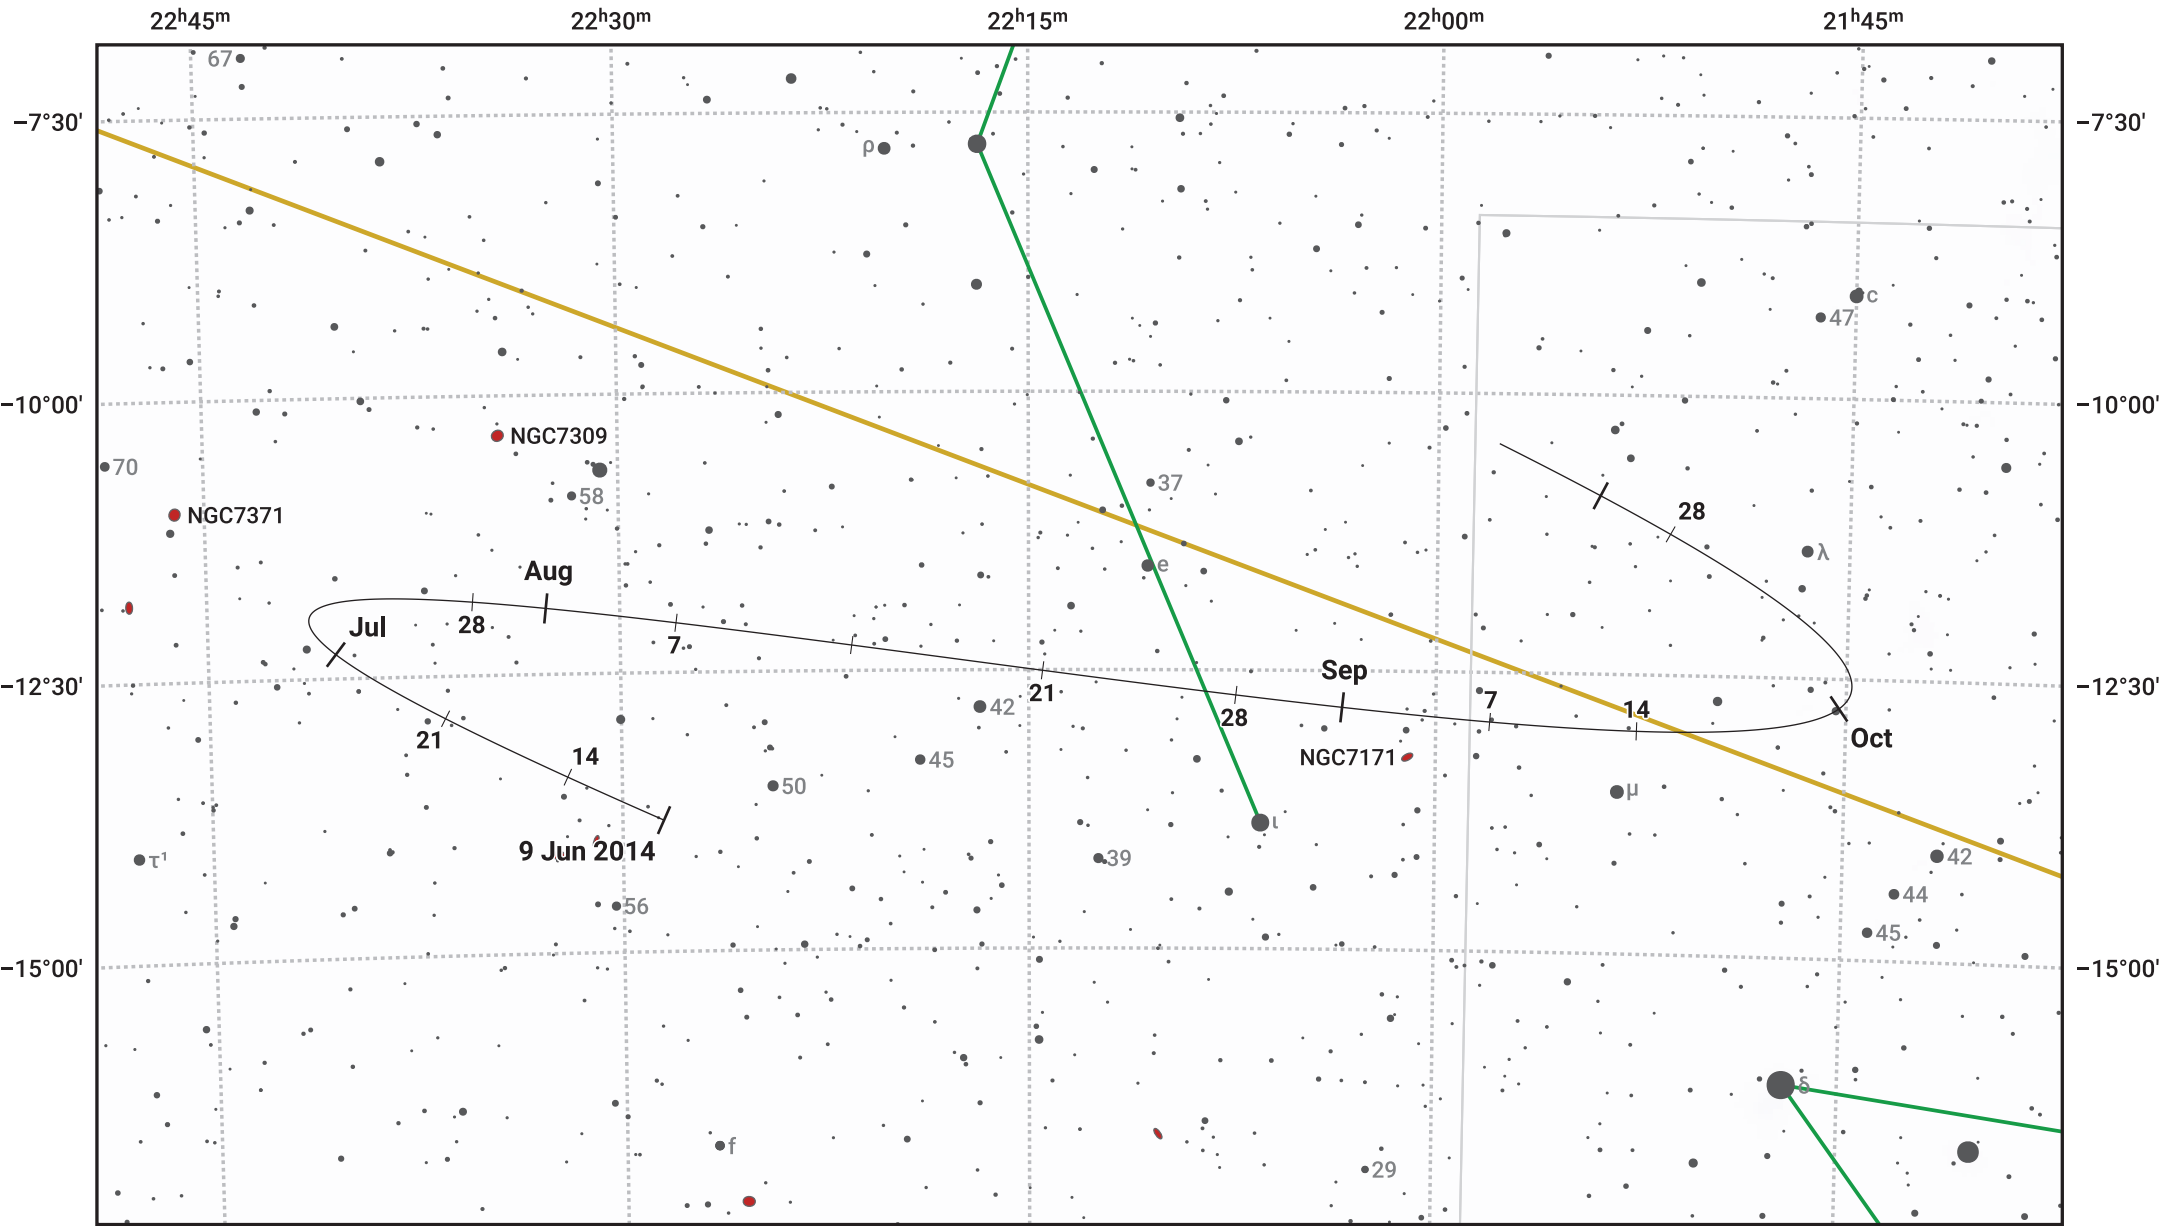

The path of Asteroid 63 Ausonia around opposition on 23 Aug 2014

© Dominic Ford 2011–2024. Date markers placed at midnight UTC. Downloaded from <https://in-the-sky.org>

Magnitude scale: 10.0 9.0 8.0 7.0 6.0 5.0 4.0 3.0 2.0

— Ecliptic Plane

- Galaxy
- Bright nebula
- Open cluster
- ⊕ Globular cluster

Date	Mag	Phase
2014 Jul 1	10.7	96%
2014 Jul 30	10.0	99%
2014 Aug 1	10.0	99%
2014 Sep 1	9.7	100%
2014 Oct 1	10.6	98%
2014 Oct 19	11.0	96%
2014 Nov 1	11.3	96%