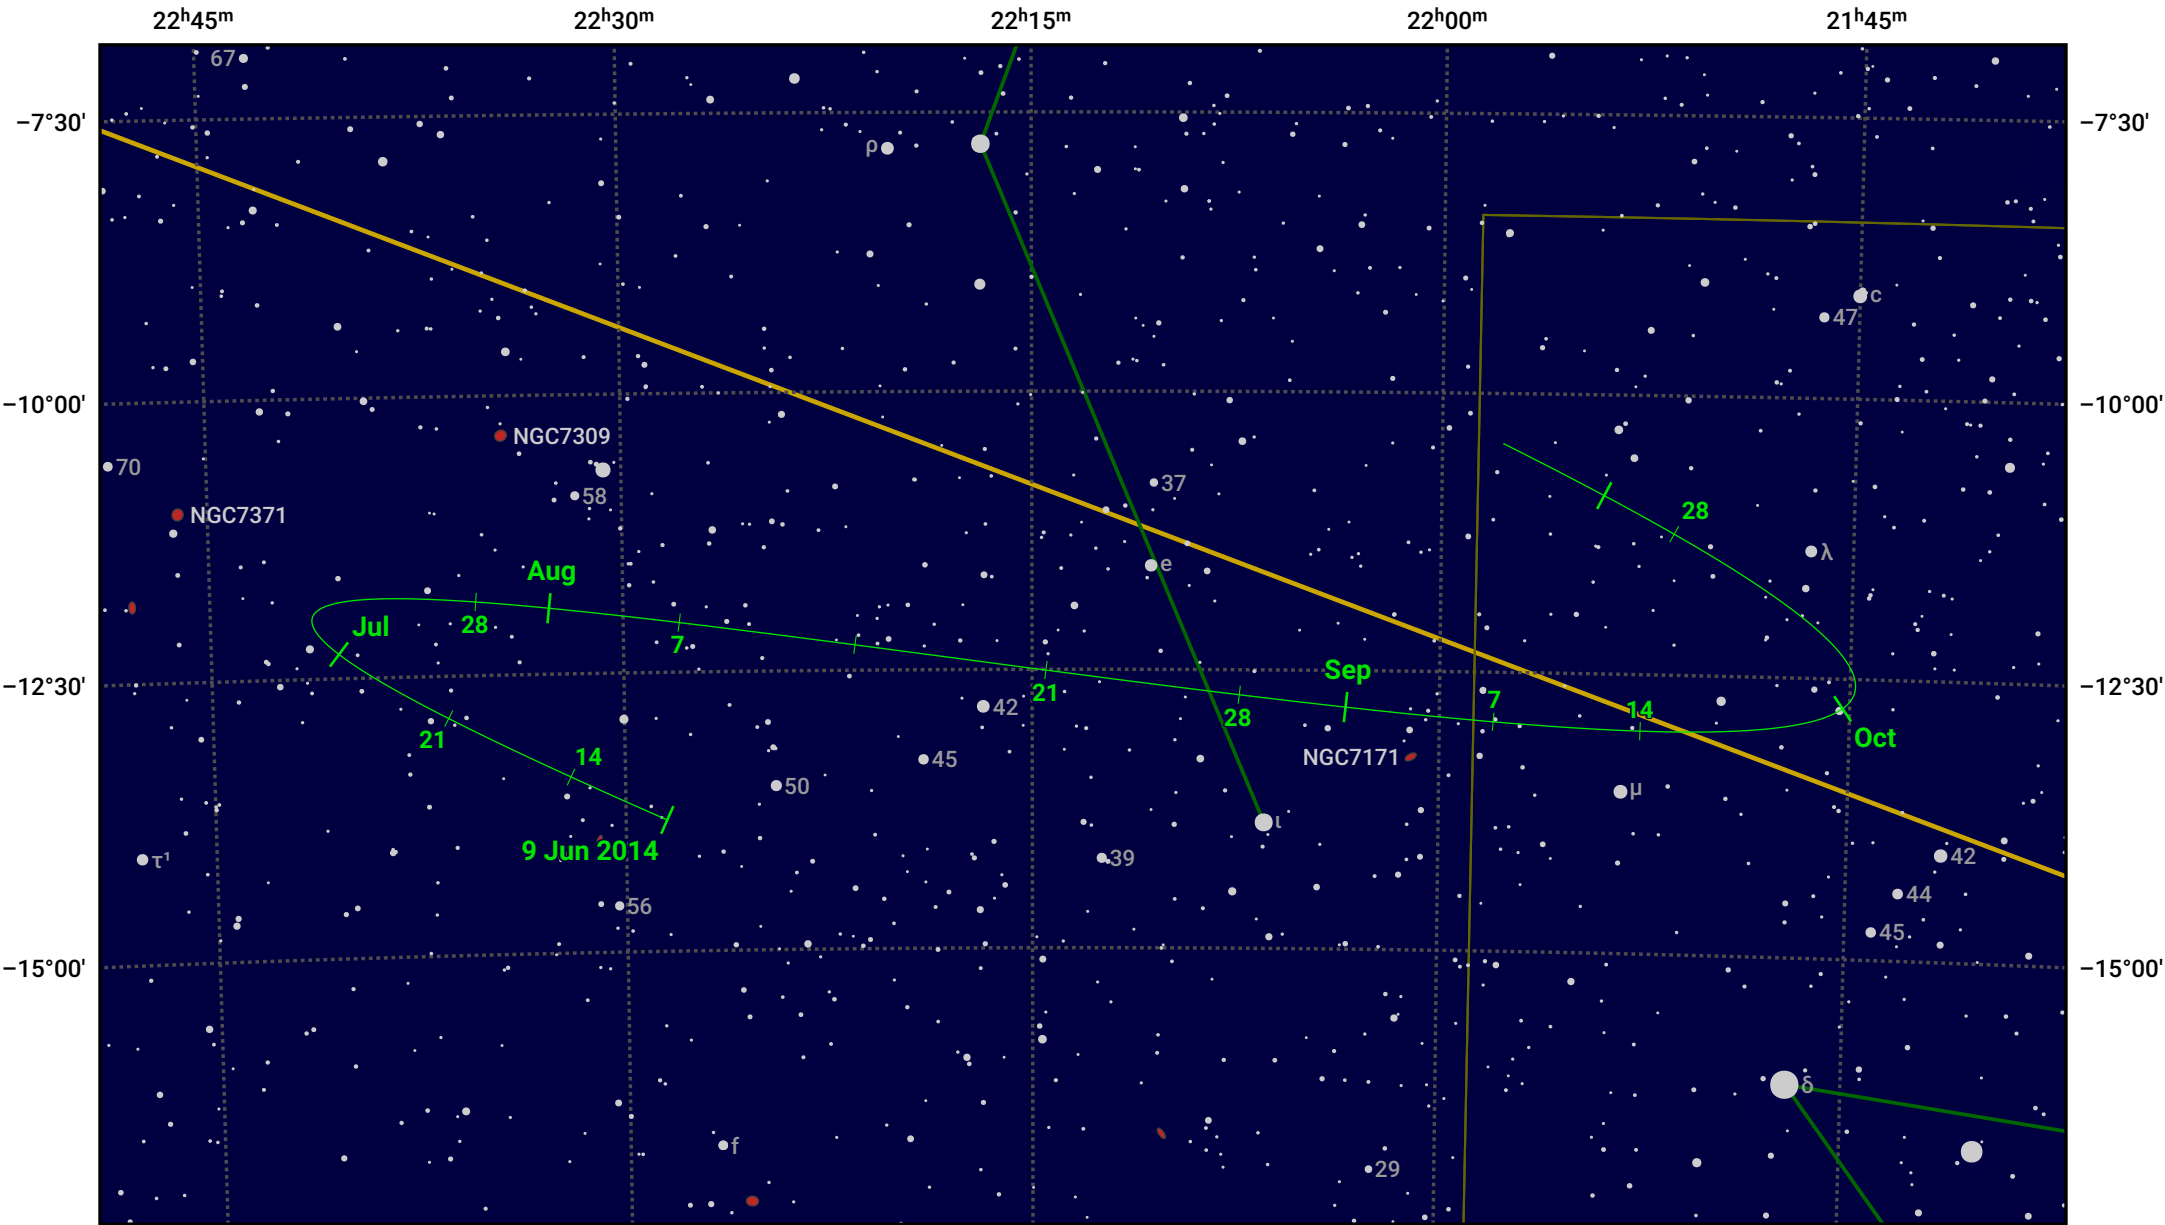

The path of Asteroid 63 Ausonia around opposition on 23 Aug 2014

© Dominic Ford 2011–2024. Date markers placed at midnight UTC. Downloaded from <https://in-the-sky.org>

Magnitude scale: 10.0 9.0 8.0 7.0 6.0 5.0 4.0 3.0 2.0

— Ecliptic Plane

- Galaxy
- Bright nebula
- Open cluster
- ⊕ Globular cluster

Date	Mag	Phase
2014 Jul 1	10.7	96%
2014 Jul 30	10.0	99%
2014 Aug 1	10.0	99%
2014 Sep 1	9.7	100%
2014 Oct 1	10.6	98%
2014 Oct 19	11.0	96%
2014 Nov 1	11.3	96%