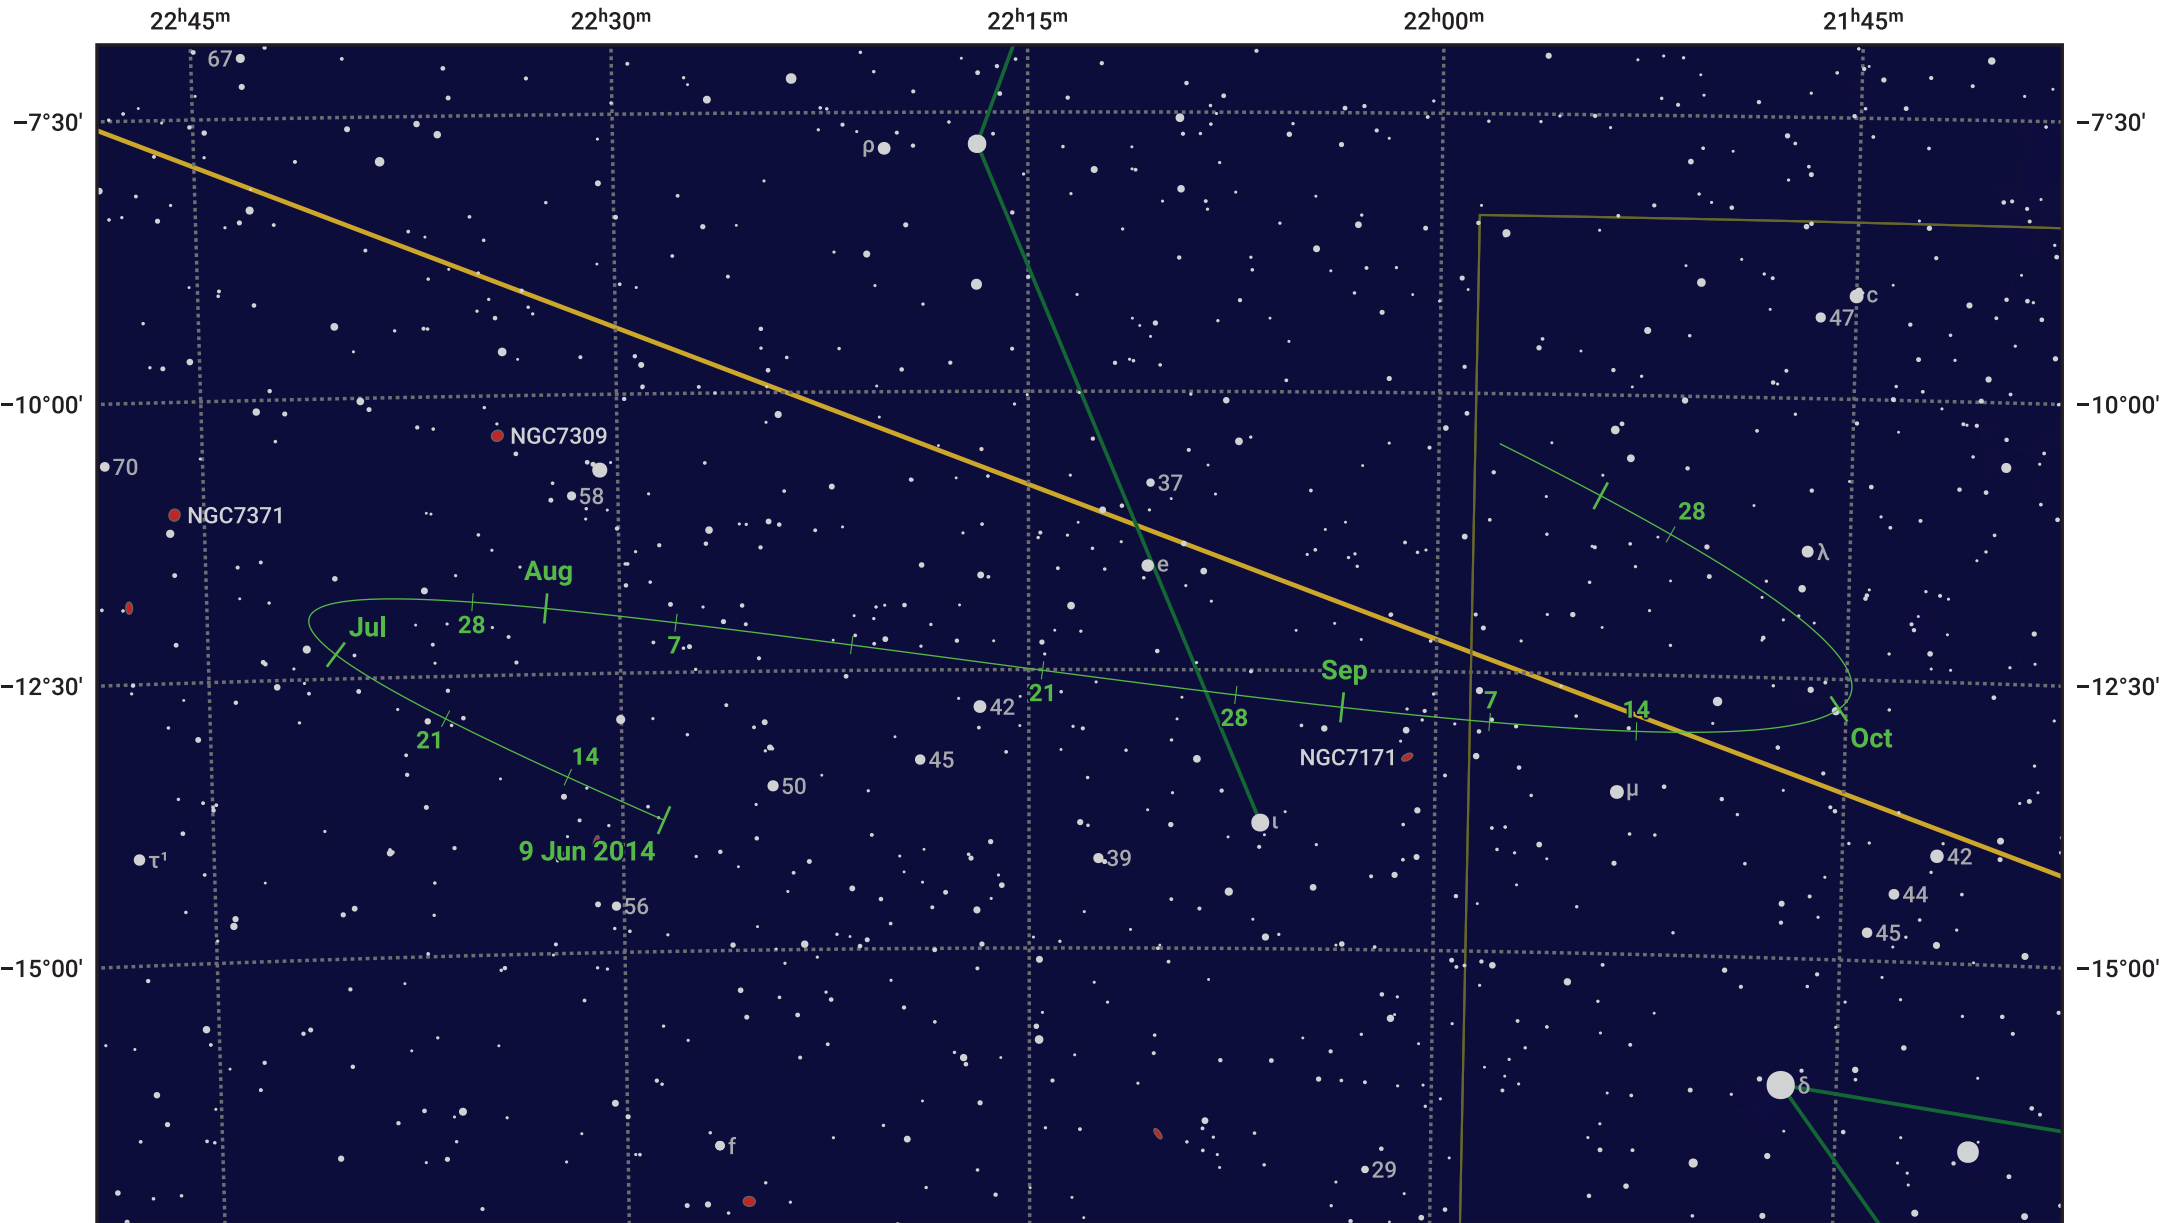

The path of Asteroid 63 Ausonia around opposition on 23 Aug 2014

© Dominic Ford 2011–2024. Date markers placed at midnight UTC. Downloaded from <https://in-the-sky.org>

Magnitude scale: 10.0 9.0 8.0 7.0 6.0 5.0 4.0 3.0 2.0

— Ecliptic Plane

Galaxy Bright nebula Open cluster Globular cluster

Date	Mag	Phase
2014 Jul 1	10.7	96%
2014 Jul 30	10.0	99%
2014 Aug 1	10.0	99%
2014 Sep 1	9.7	100%
2014 Oct 1	10.6	98%
2014 Oct 19	11.0	96%
2014 Nov 1	11.3	96%