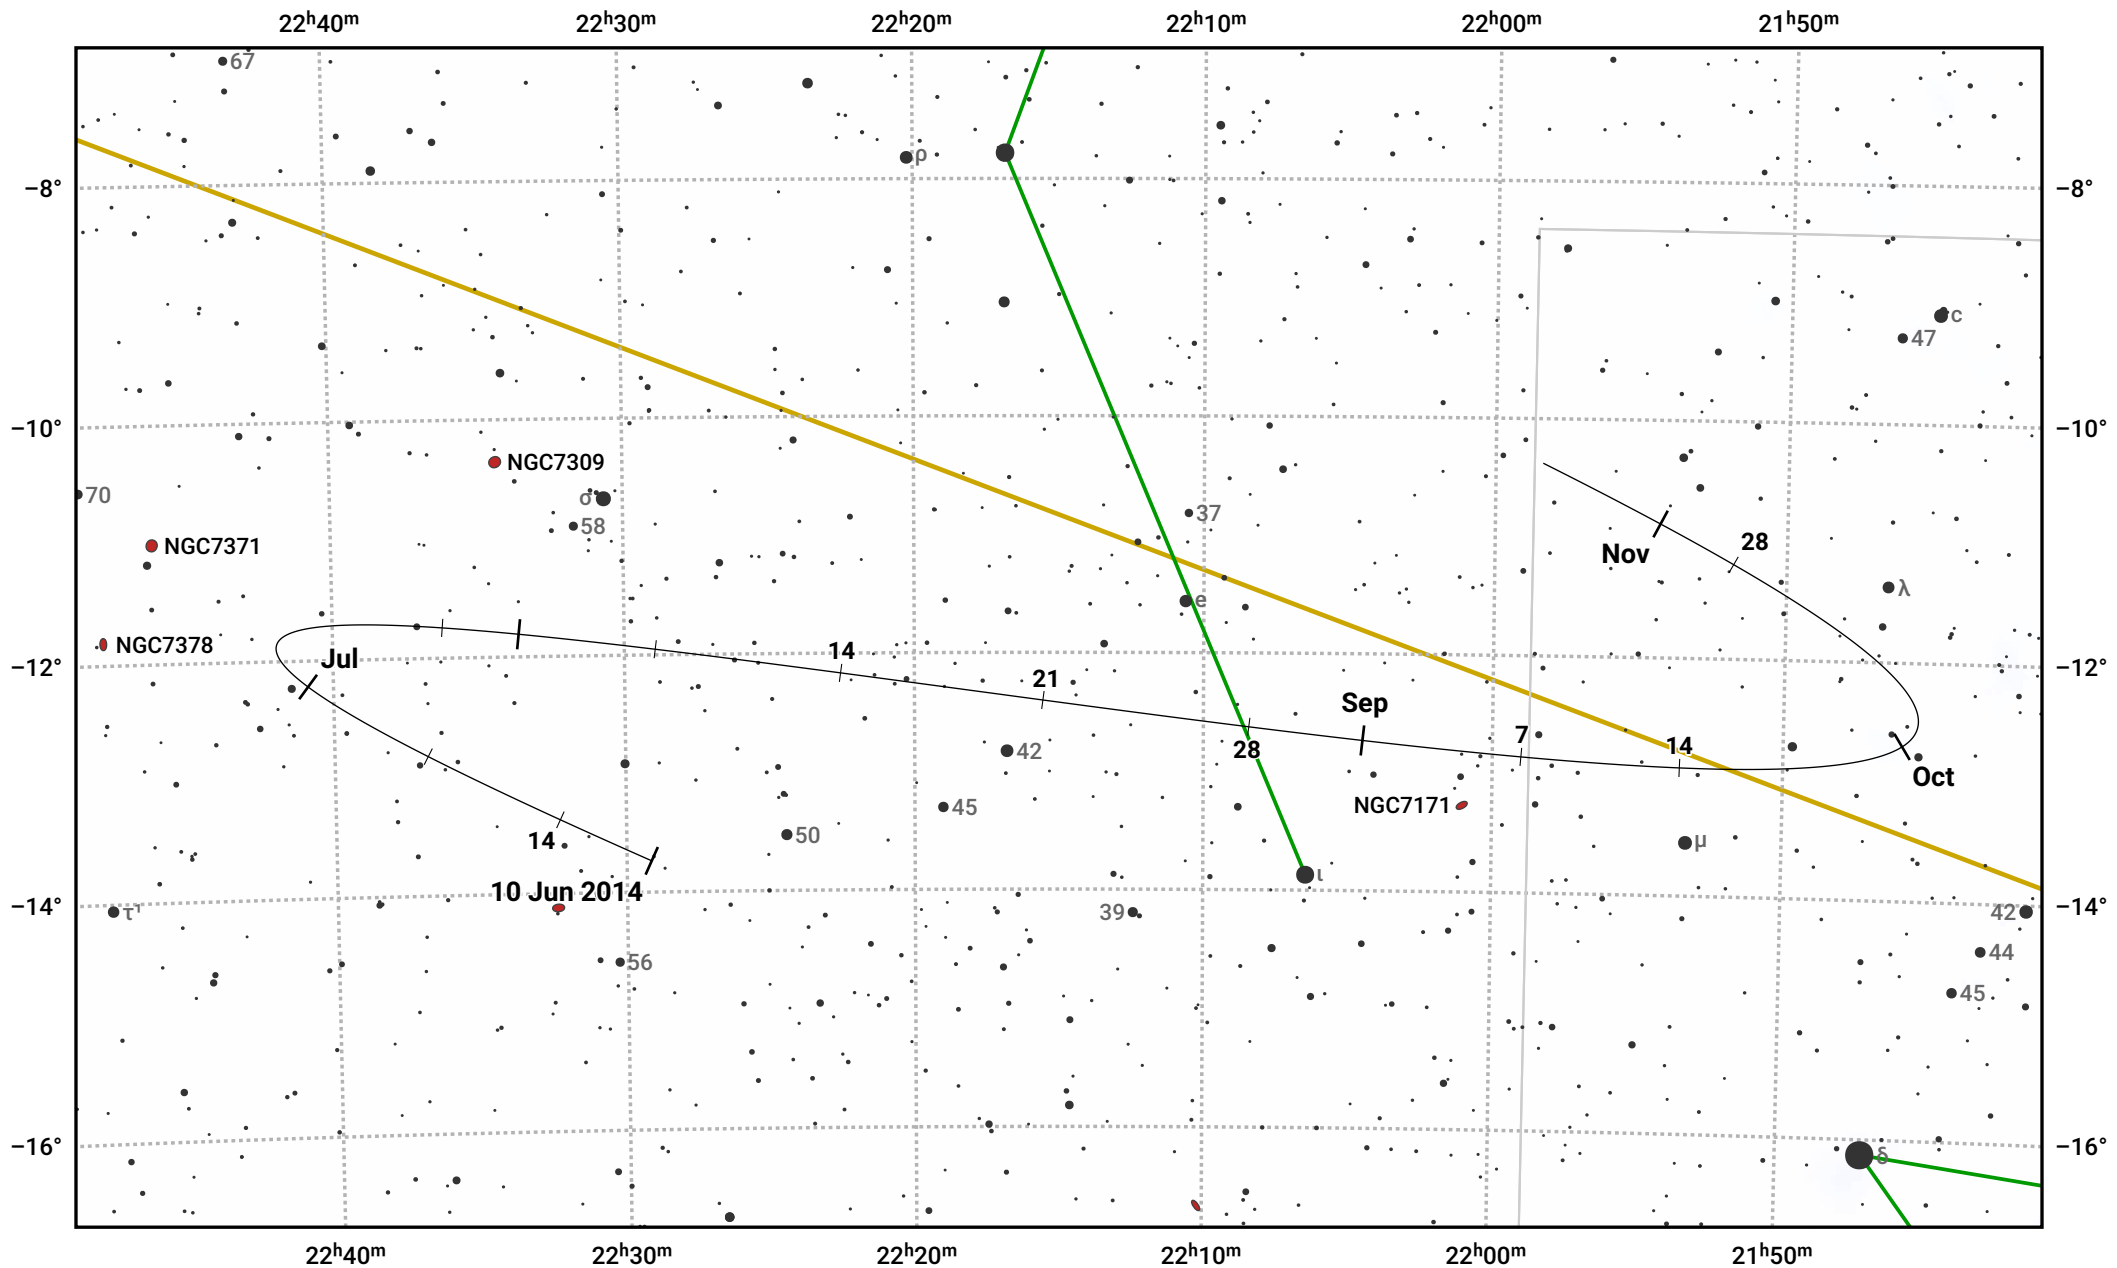

The path of Asteroid 63 Ausonia around opposition on 24 Aug 2014

© Dominic Ford 2011–2024. Date markers placed at midnight UTC. Downloaded from <https://in-the-sky.org>

Magnitude scale: 10.0 9.0 8.0 7.0 6.0 5.0 4.0 3.0 2.0

— Ecliptic Plane

Galaxy Bright nebula Open cluster Globular cluster

Date	Mag	Phase
2014 Jul 1	10.7	96%
2014 Jul 30	10.0	99%
2014 Aug 1	10.0	99%
2014 Sep 1	9.7	100%
2014 Oct 1	10.6	98%
2014 Oct 20	11.0	96%
2014 Nov 1	11.3	96%