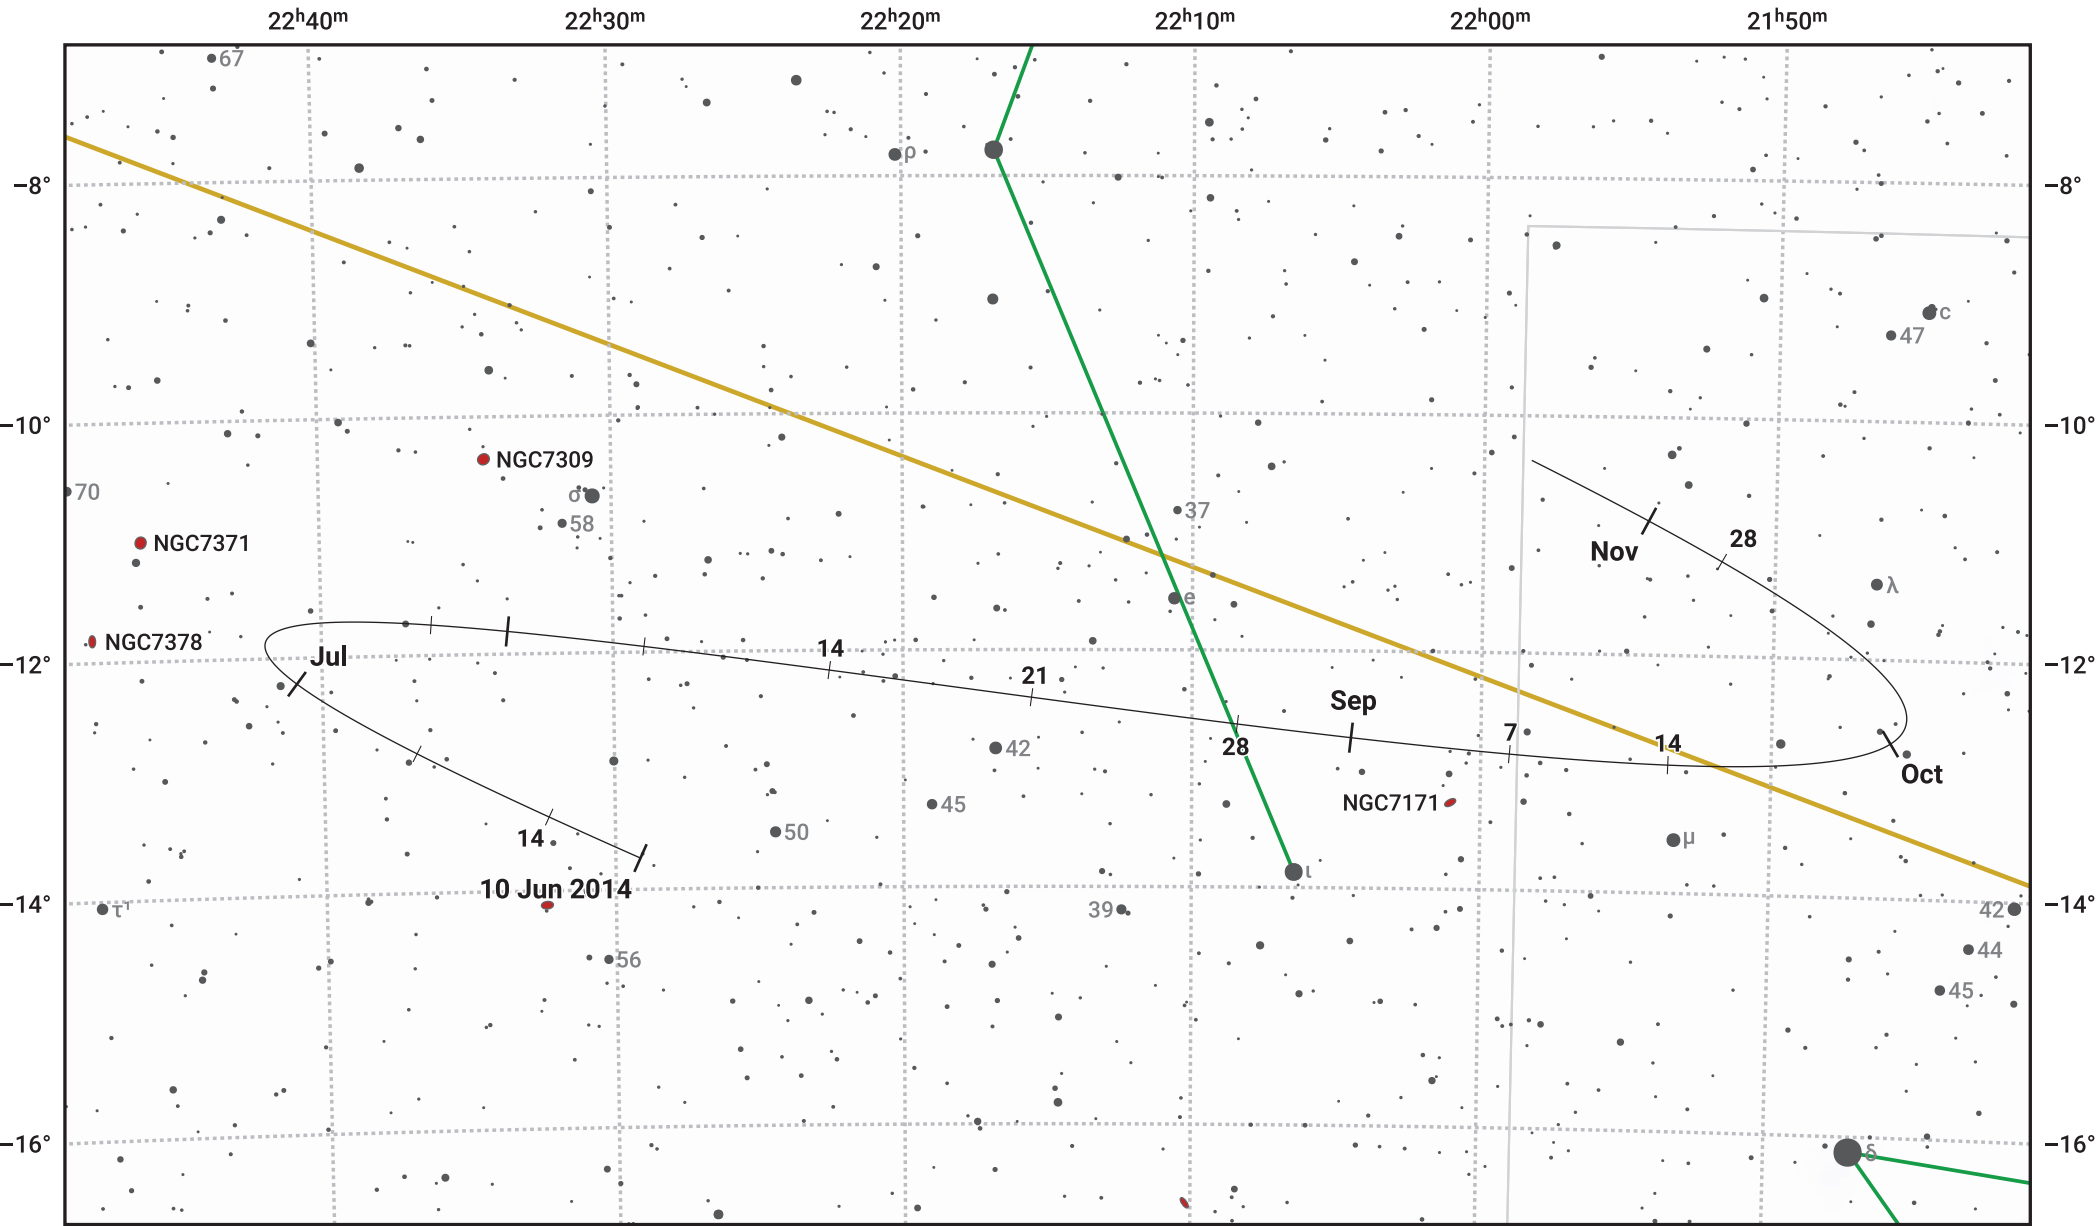

# The path of Asteroid 63 Ausonia around opposition on 24 Aug 2014

© Dominic Ford 2011–2024. Date markers placed at midnight UTC. Downloaded from <https://in-the-sky.org>

Magnitude scale: 10.0 9.0 8.0 7.0 6.0 5.0 4.0 3.0 2.0

— Ecliptic Plane

Galaxy    Bright nebula    Open cluster    Globular cluster

Date	Mag	Phase
2014 Jul 1	10.7	96%
2014 Jul 30	10.0	99%
2014 Aug 1	10.0	99%
2014 Sep 1	9.7	100%
2014 Oct 1	10.6	98%
2014 Oct 20	11.0	96%
2014 Nov 1	11.3	96%