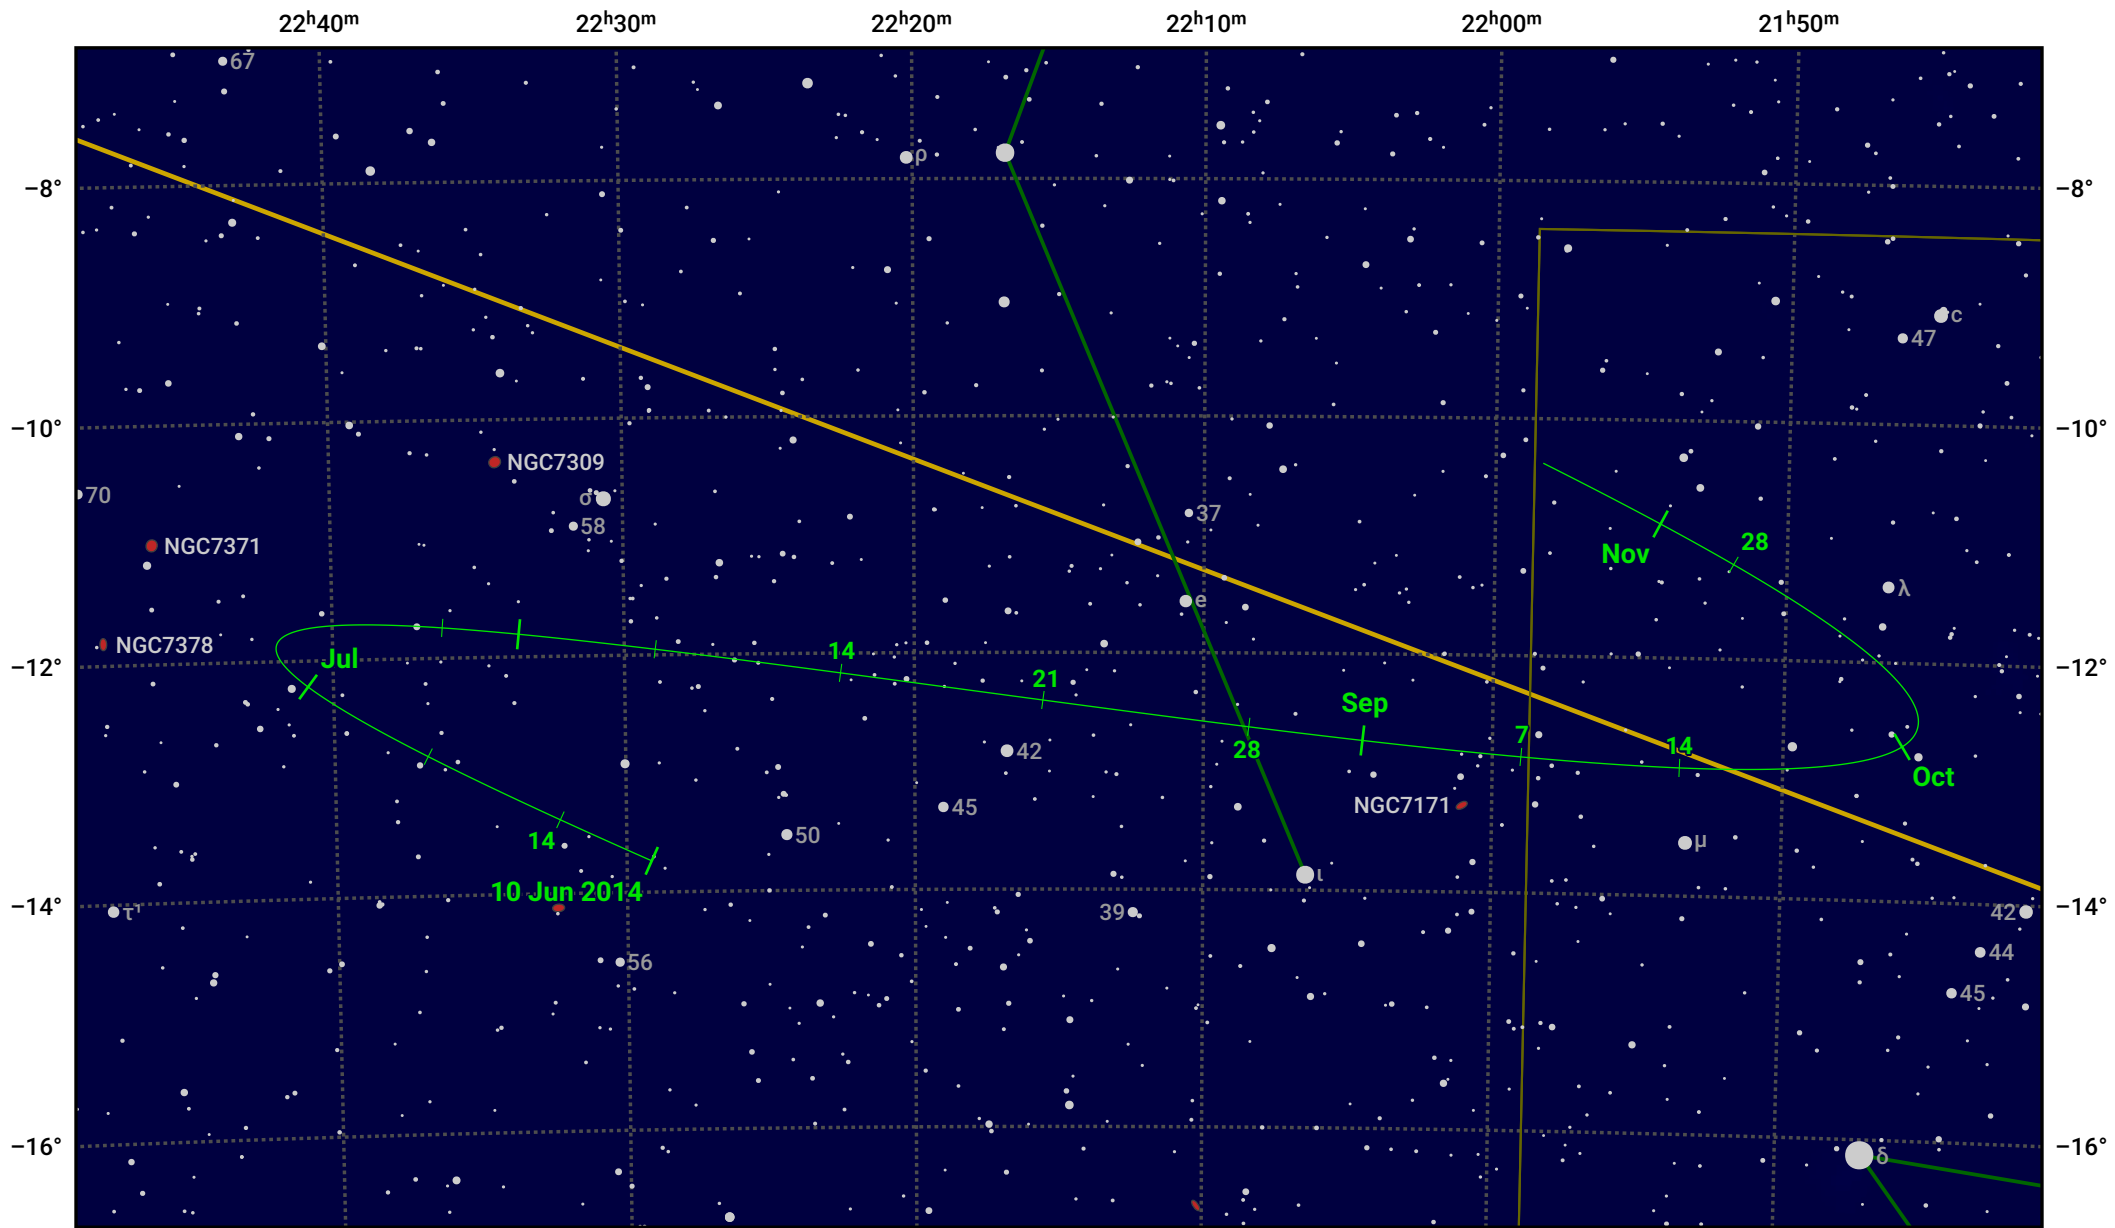

# The path of Asteroid 63 Ausonia around opposition on 24 Aug 2014

© Dominic Ford 2011–2024. Date markers placed at midnight UTC. Downloaded from <https://in-the-sky.org>

Magnitude scale: 10.0 9.0 8.0 7.0 6.0 5.0 4.0 3.0 2.0

— Ecliptic Plane

Galaxy Bright nebula Open cluster Globular cluster

Date	Mag	Phase
2014 Jul 1	10.7	96%
2014 Jul 30	10.0	99%
2014 Aug 1	10.0	99%
2014 Sep 1	9.7	100%
2014 Oct 1	10.6	98%
2014 Oct 20	11.0	96%
2014 Nov 1	11.3	96%