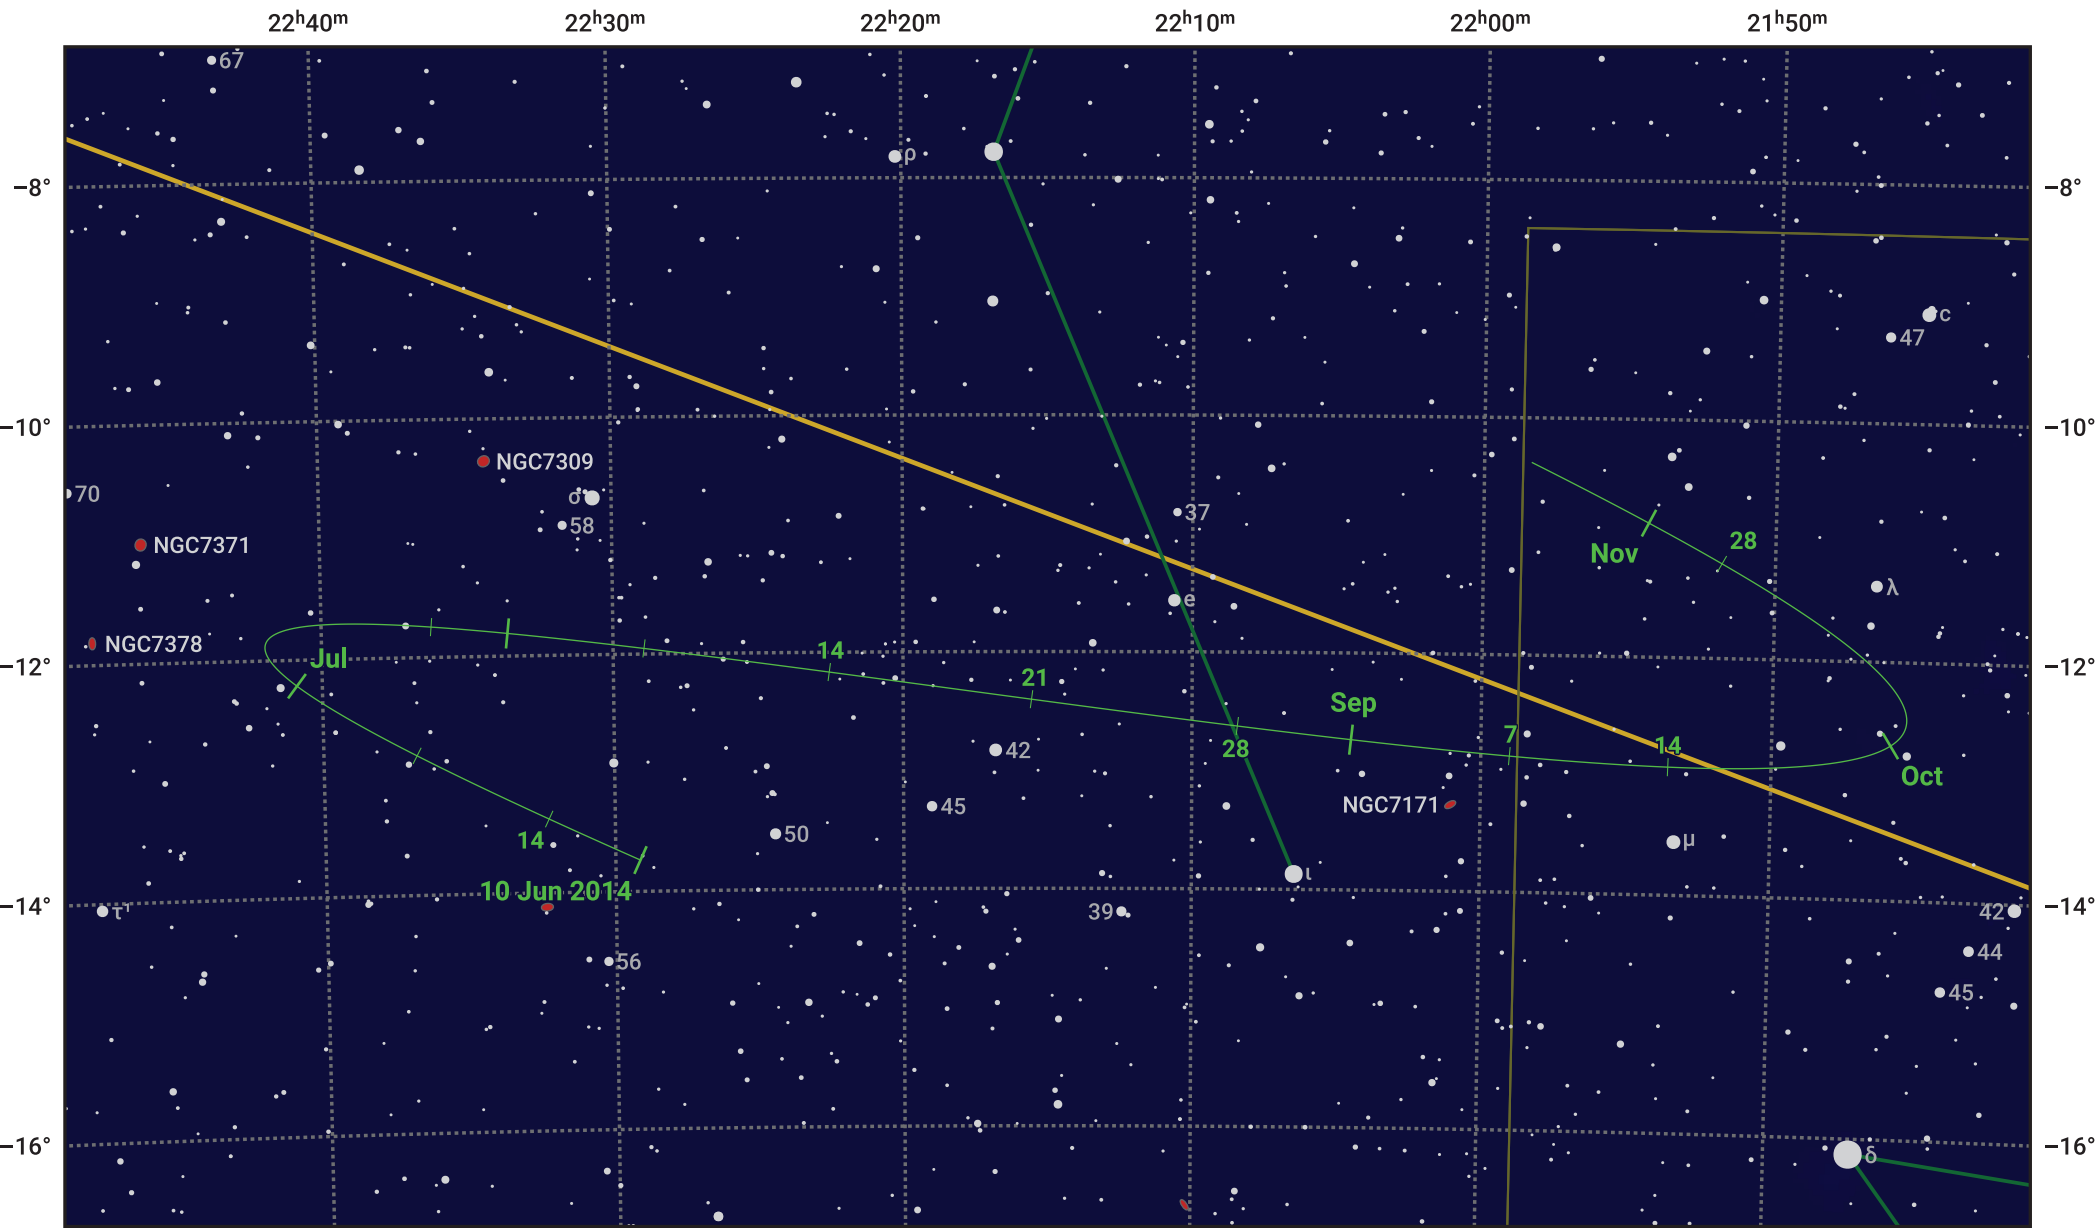

The path of Asteroid 63 Ausonia around opposition on 24 Aug 2014

© Dominic Ford 2011–2024. Date markers placed at midnight UTC. Downloaded from <https://in-the-sky.org>

Magnitude scale: 10.0 9.0 8.0 7.0 6.0 5.0 4.0 3.0 2.0

— Ecliptic Plane

Galaxy Bright nebula Open cluster Globular cluster

Date	Mag	Phase
2014 Jul 1	10.7	96%
2014 Jul 30	10.0	99%
2014 Aug 1	10.0	99%
2014 Sep 1	9.7	100%
2014 Oct 1	10.6	98%
2014 Oct 20	11.0	96%
2014 Nov 1	11.3	96%