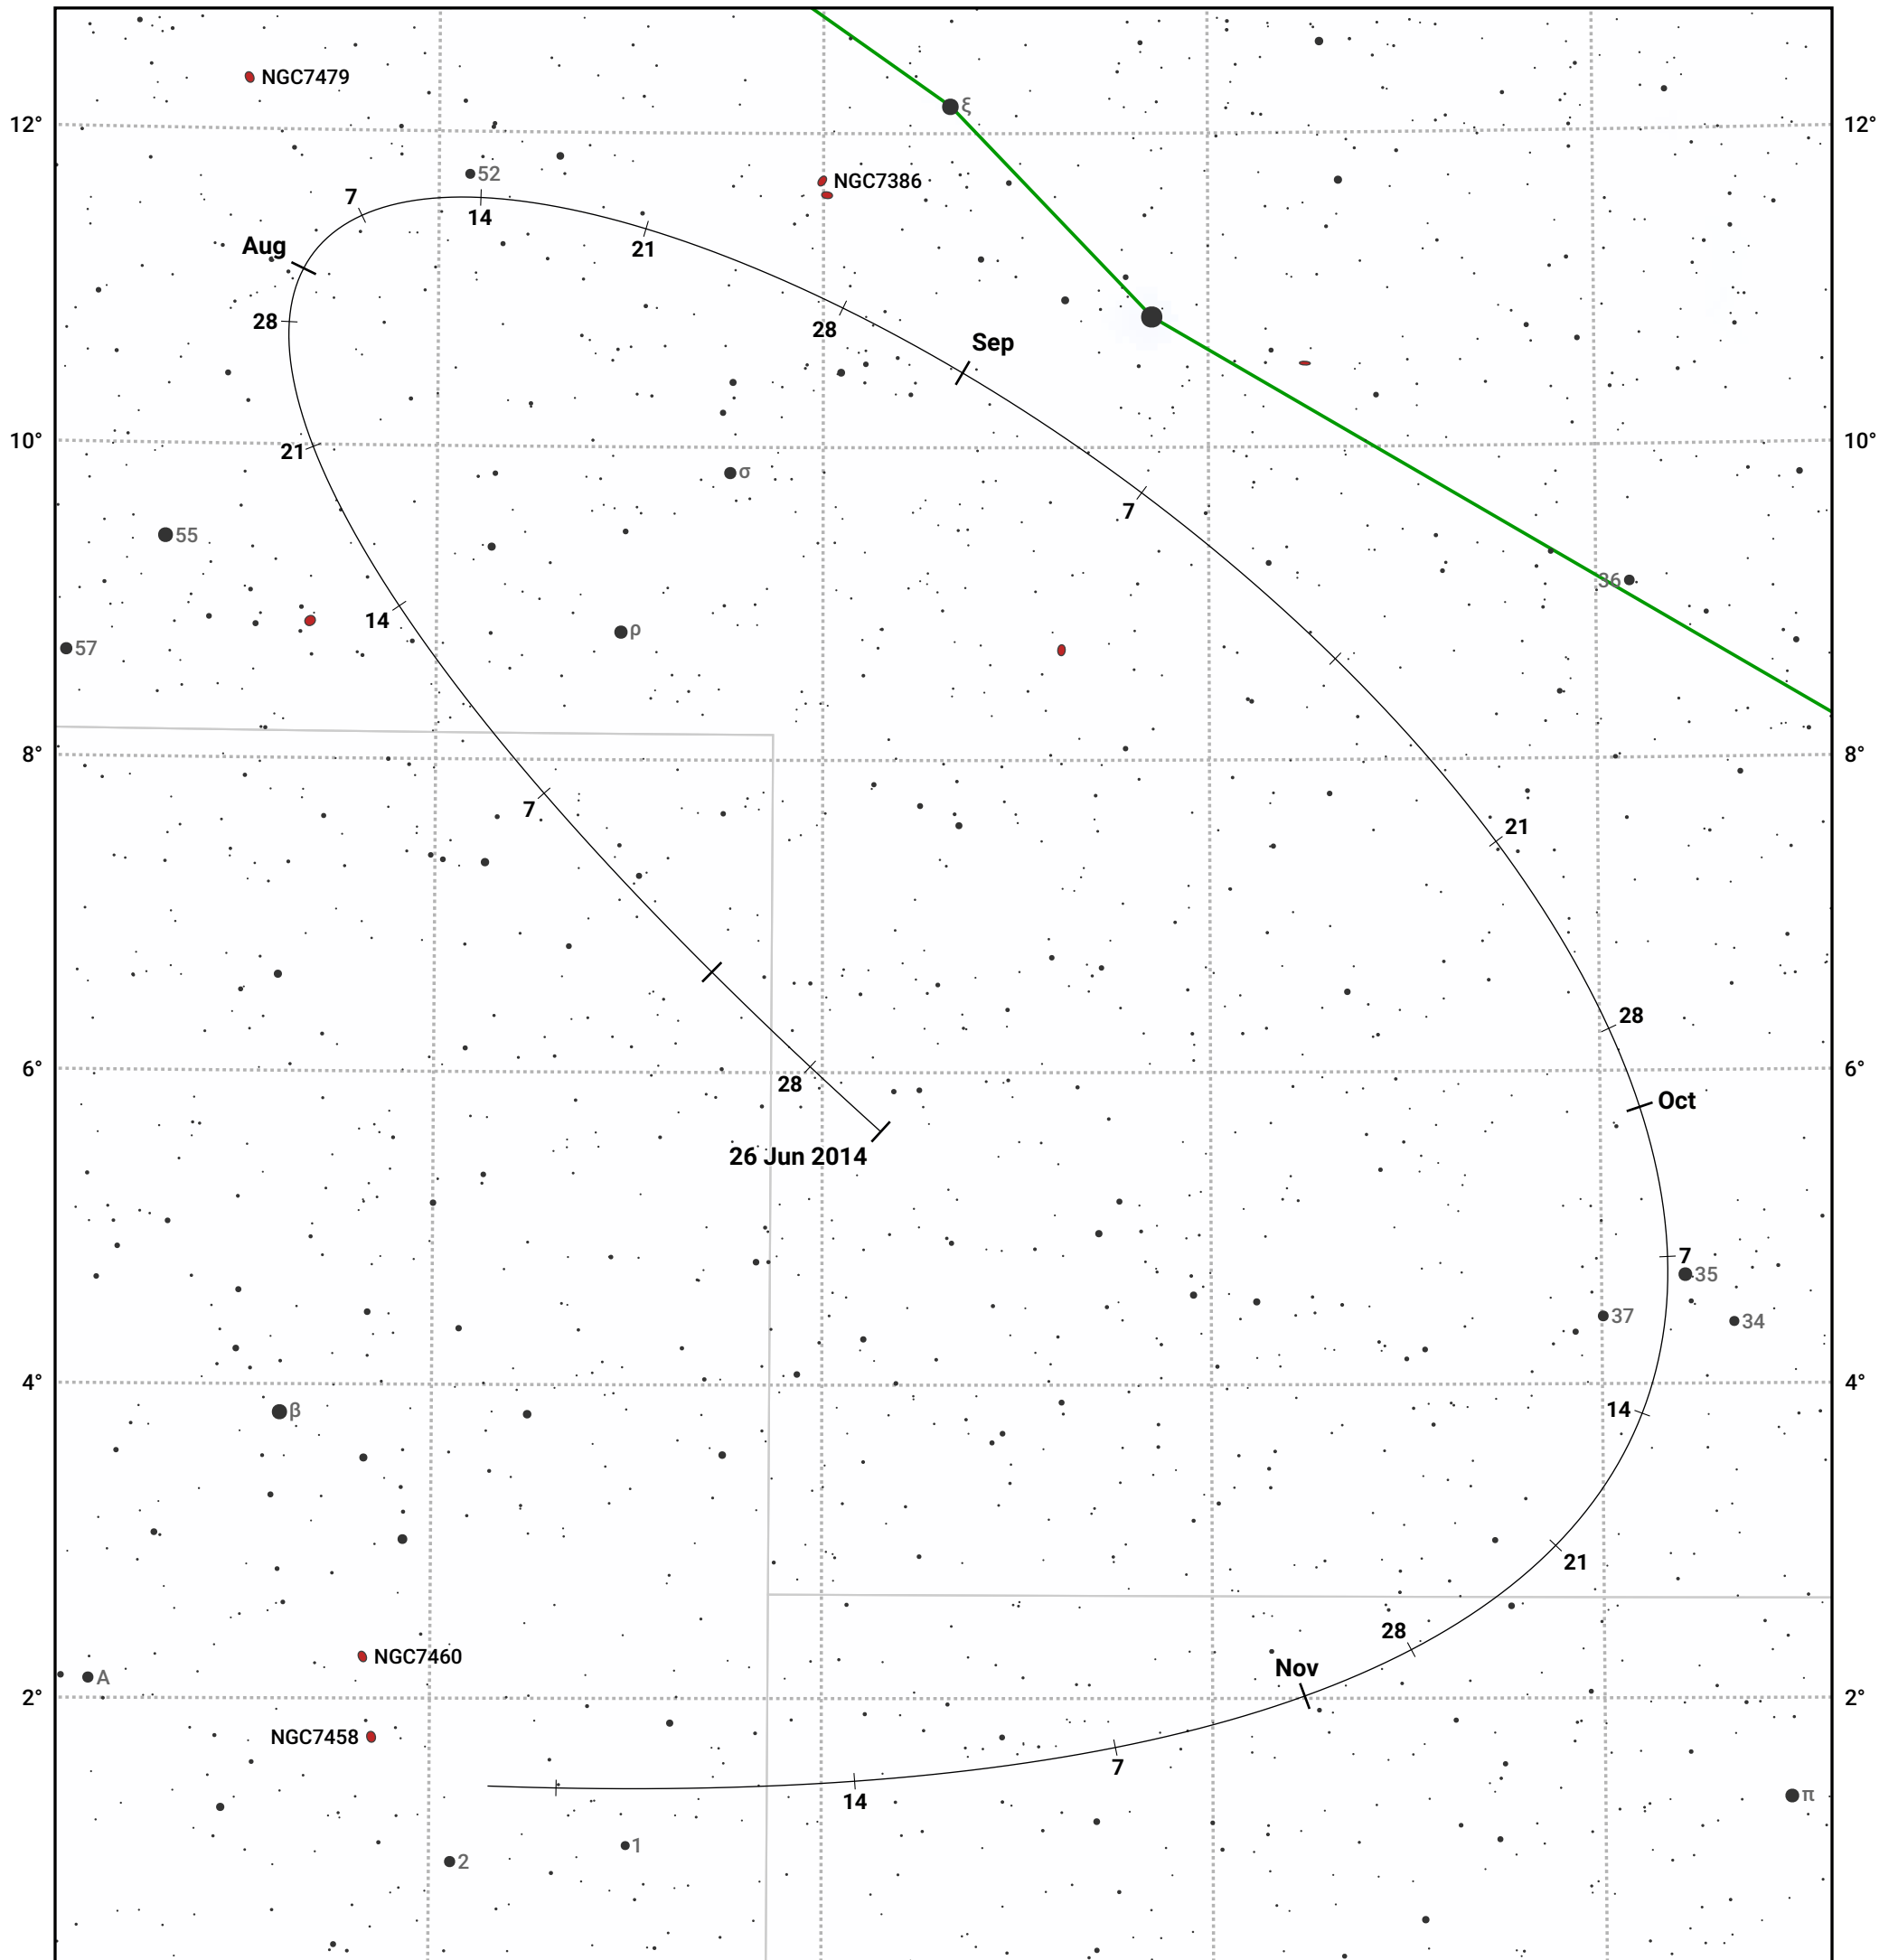

The path of Asteroid 12 Victoria around opposition on 9 Sep 2014

23^h00^m

22^h50^m

22^h40^m

22^h30^m

23^h00^m

22^h50^m

22^h40^m

22^h30^m

© Dominic Ford 2011–2024. Date markers placed at midnight UTC. Downloaded from <https://in-the-sky.org>

Magnitude scale: 11.0 10.0 9.0 8.0 7.0 6.0 5.0 4.0 3.0

— Ecliptic Plane

Galaxy Bright nebula Open cluster Globular cluster