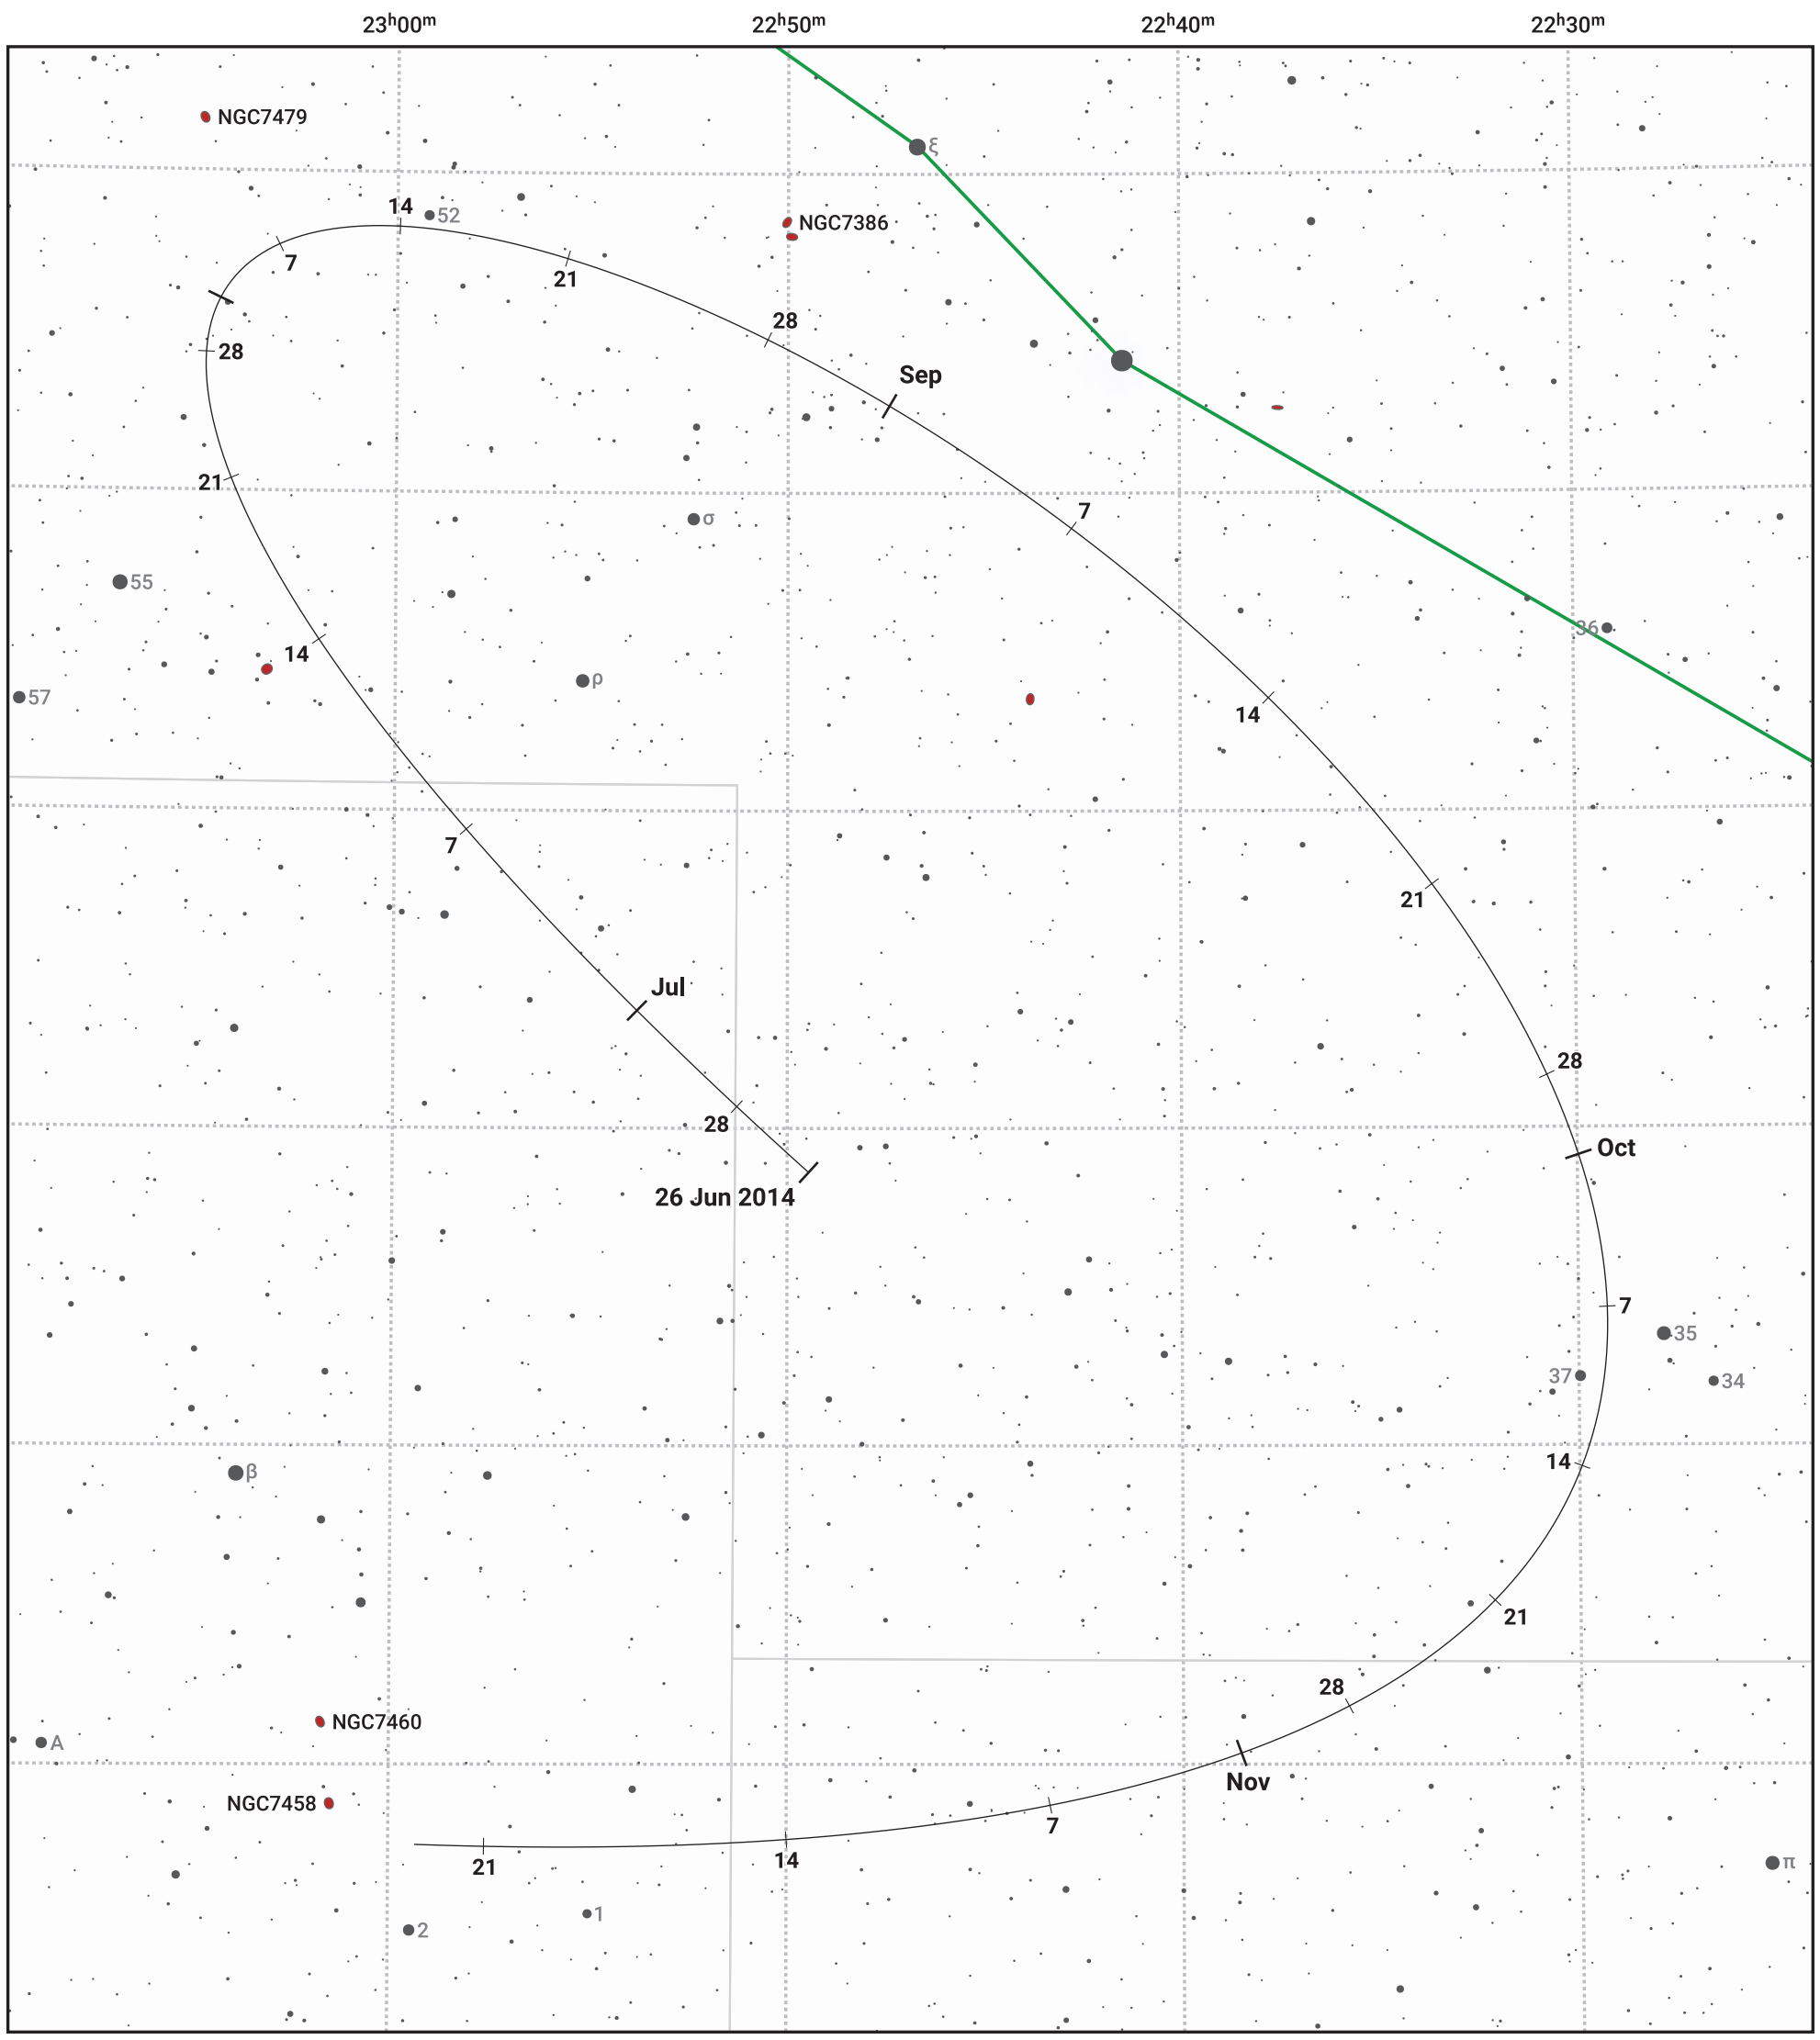

The path of Asteroid 12 Victoria around opposition on 9 Sep 2014

© Dominic Ford 2011–2024. Date markers placed at midnight UTC. Downloaded from <https://in-the-sky.org>

Magnitude scale: 11.0 10.0 9.0 8.0 7.0 6.0 5.0 4.0 3.0

— Ecliptic Plane

Galaxy Bright nebula Open cluster Globular cluster

Date	Mag	Phase
2014 Jul 1	10.3	93%
2014 Aug 1	9.7	96%
2014 Aug 15	9.4	98%
2014 Sep 1	9.1	99%
2014 Oct 1	9.6	98%
2014 Oct 29	10.4	96%
2014 Nov 1	10.5	95%