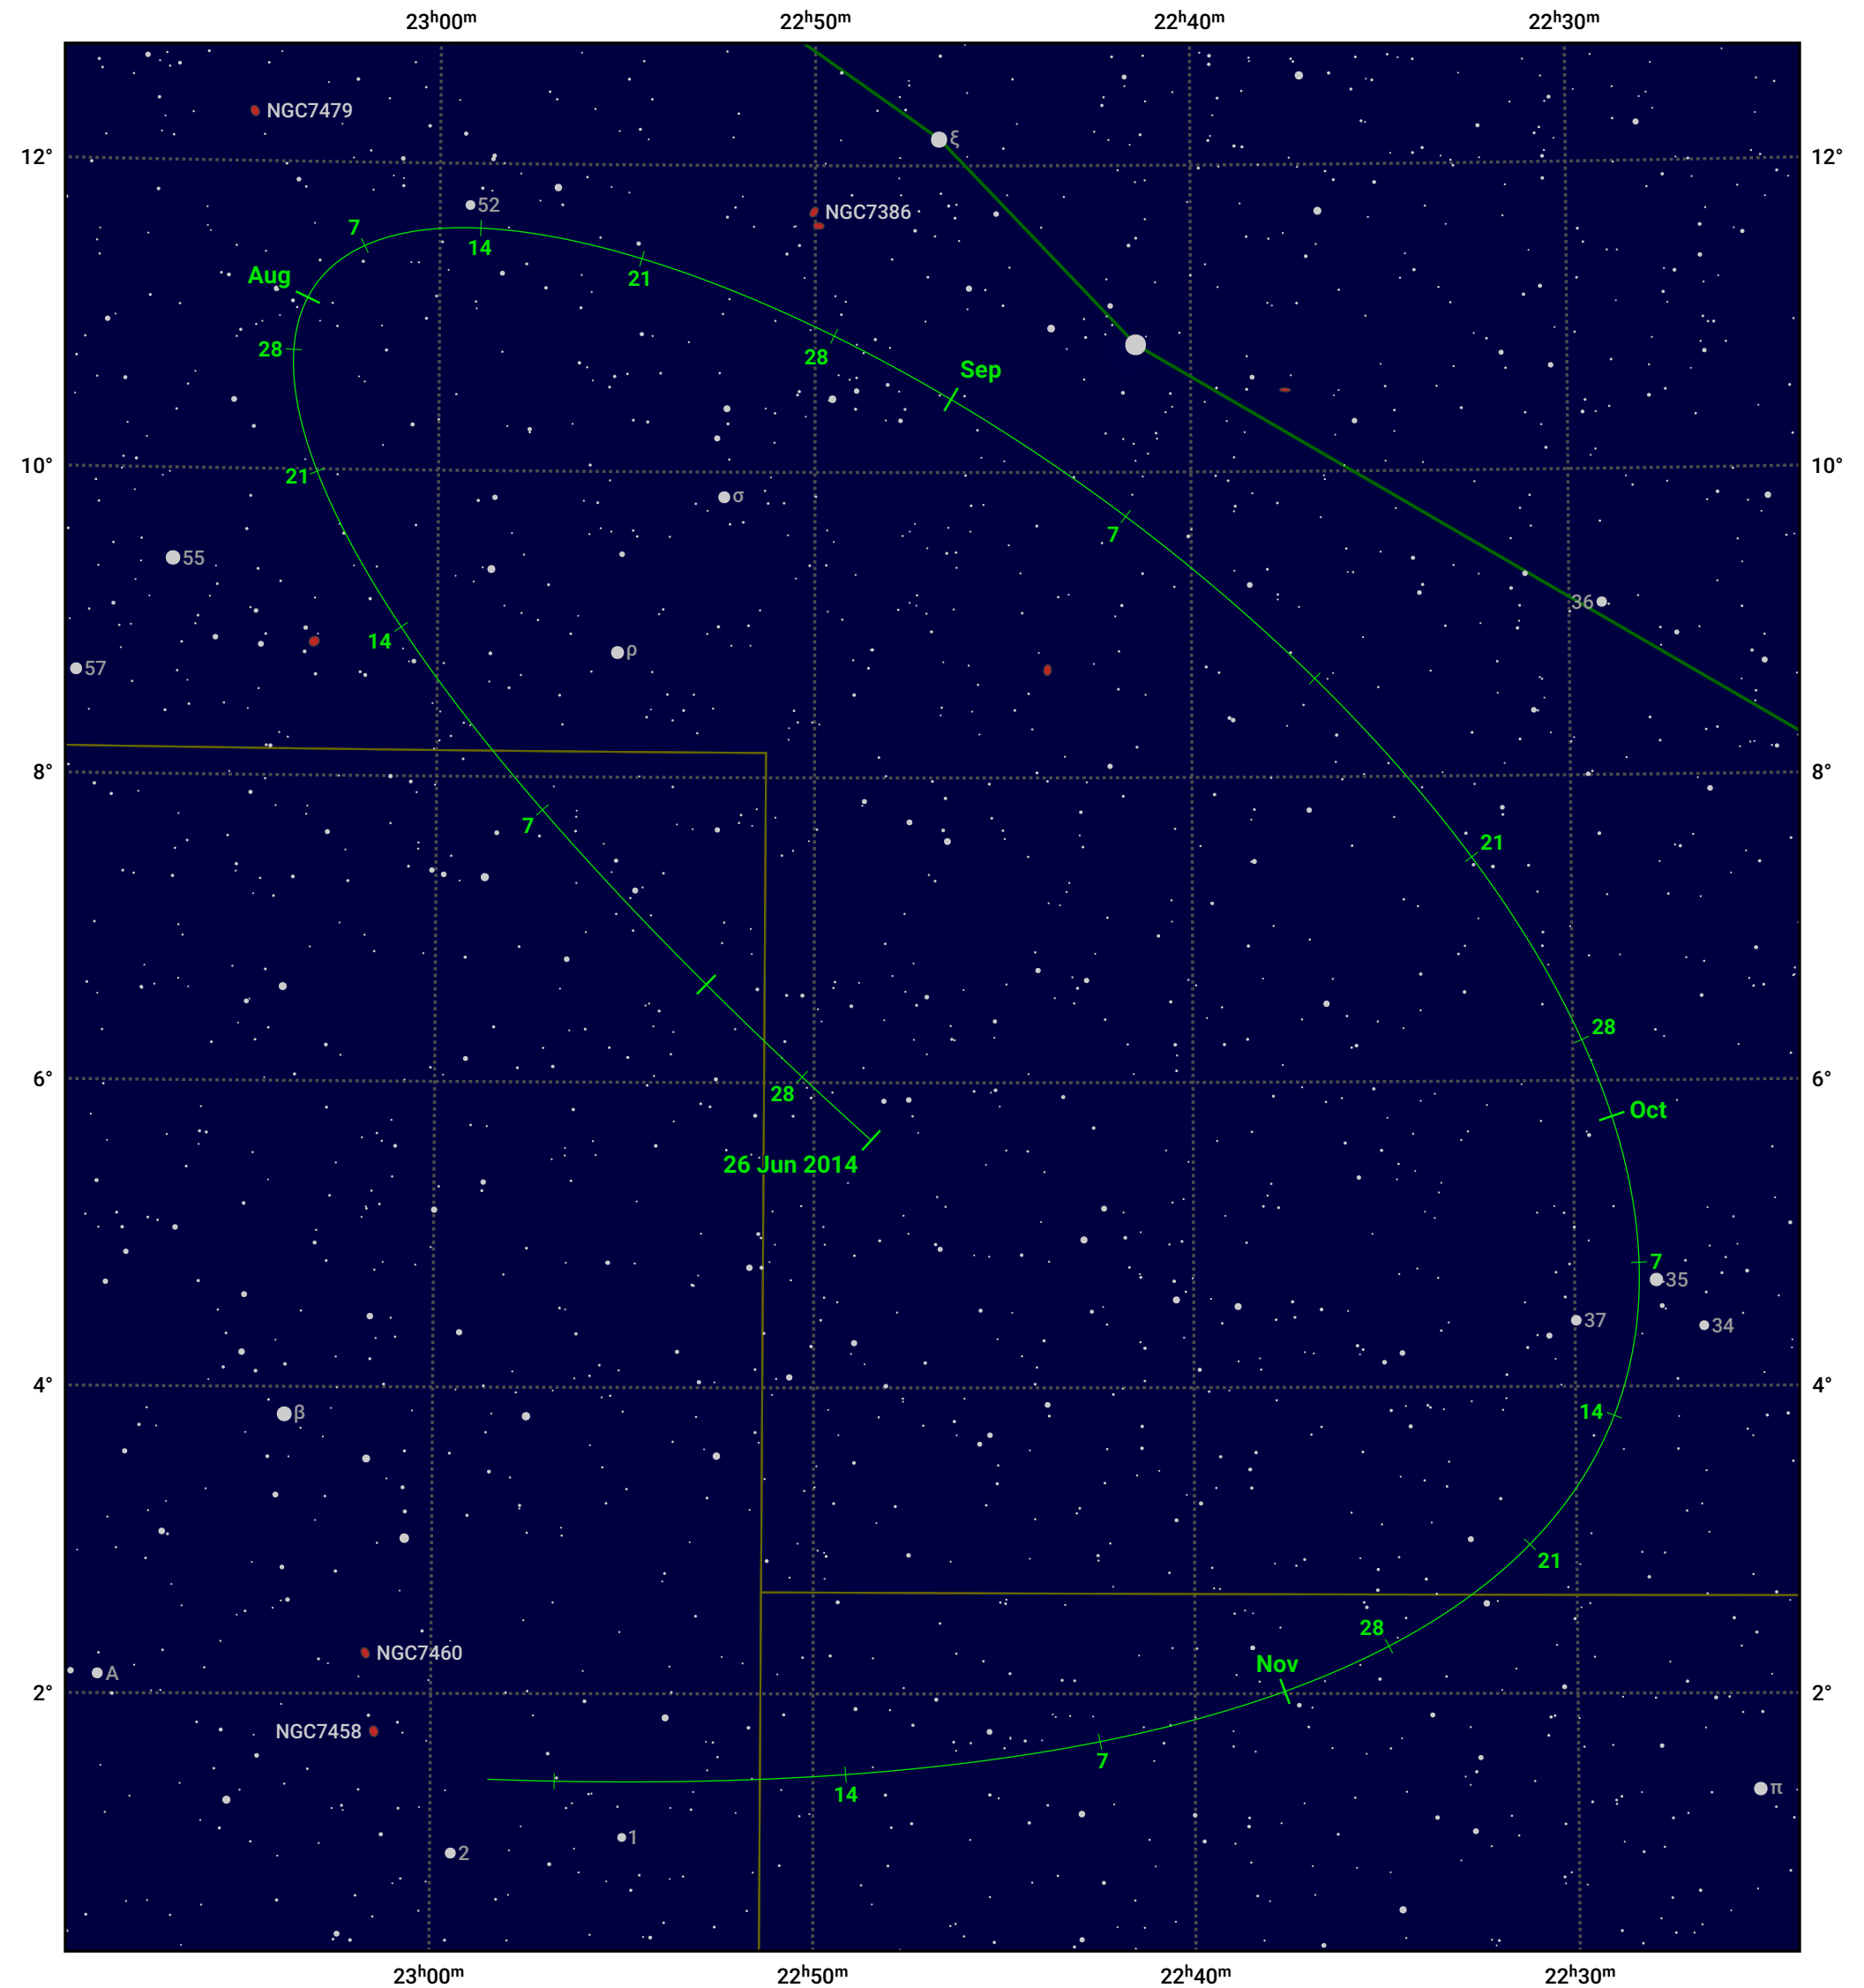

The path of Asteroid 12 Victoria around opposition on 9 Sep 2014

© Dominic Ford 2011–2024. Date markers placed at midnight UTC. Downloaded from <https://in-the-sky.org>

Magnitude scale: 11.0 10.0 9.0 8.0 7.0 6.0 5.0 4.0 3.0

— Ecliptic Plane

- Galaxy
- Bright nebula
- Open cluster
- Globular cluster

Date	Mag	Phase
2014 Jul 1	10.3	93%
2014 Aug 1	9.7	96%
2014 Aug 15	9.4	98%
2014 Sep 1	9.1	99%
2014 Oct 1	9.6	98%
2014 Oct 29	10.4	96%
2014 Nov 1	10.5	95%