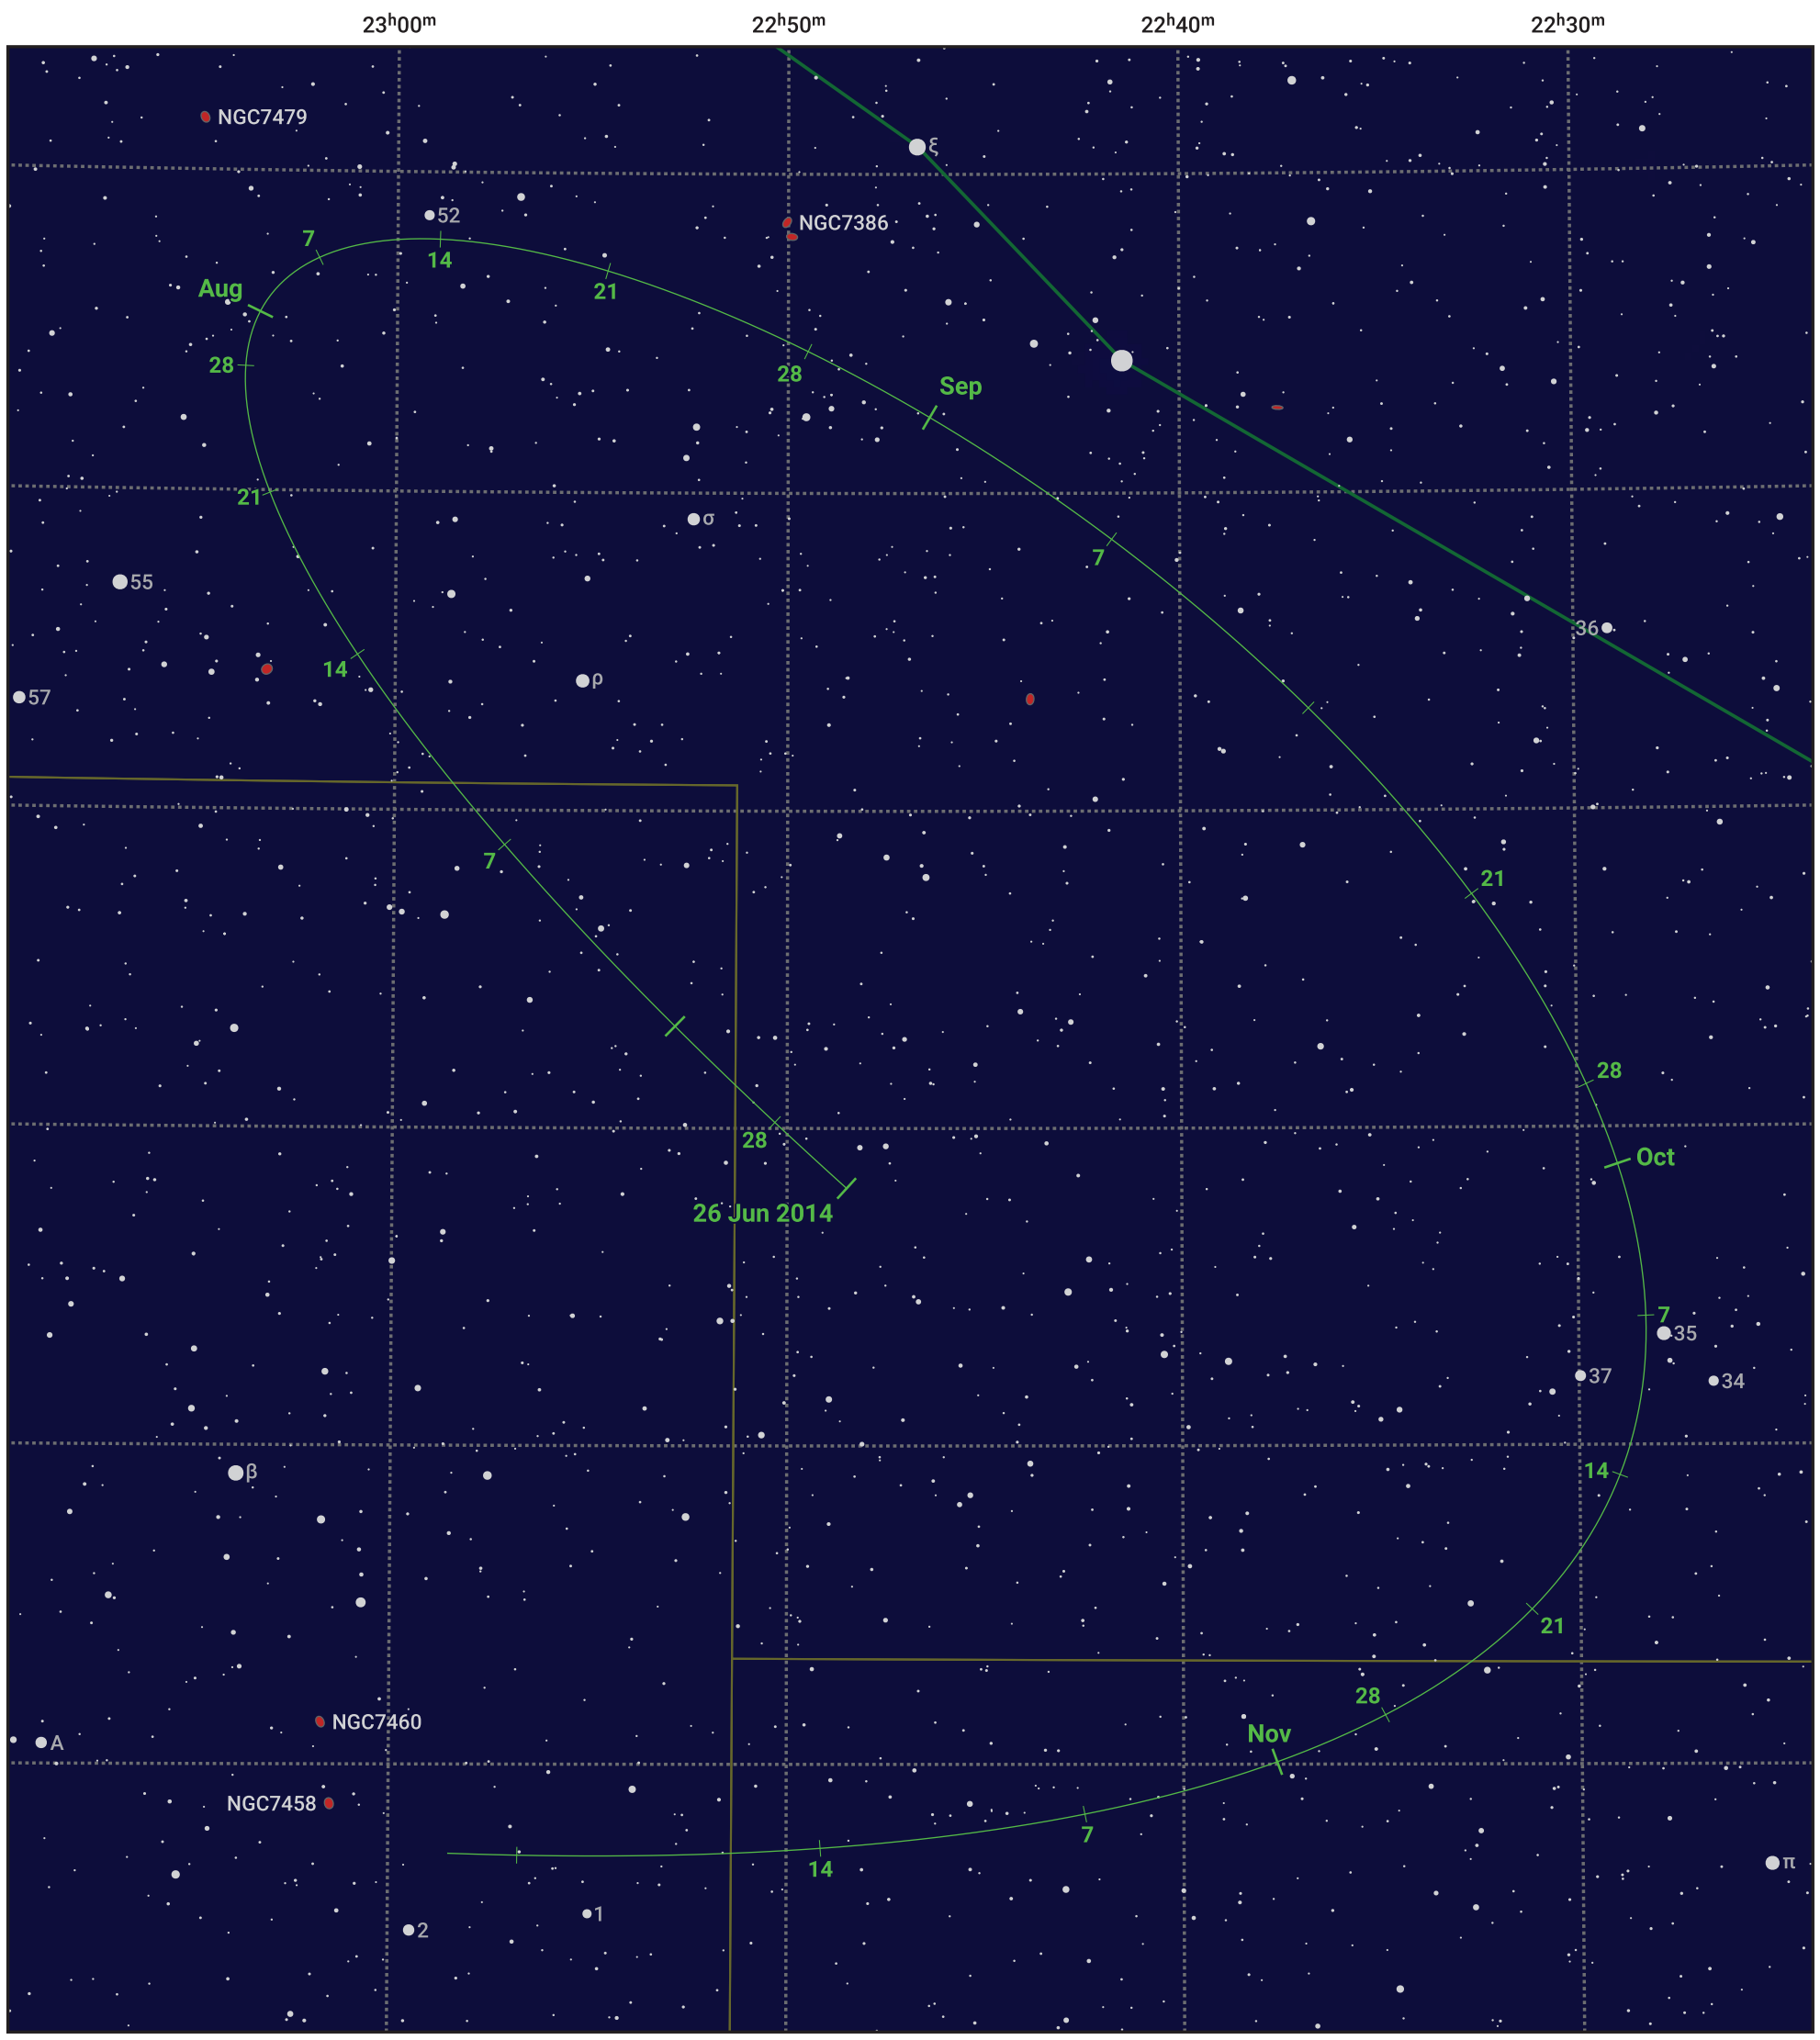

The path of Asteroid 12 Victoria around opposition on 9 Sep 2014

© Dominic Ford 2011–2024. Date markers placed at midnight UTC. Downloaded from <https://in-the-sky.org>

Magnitude scale: 11.0 10.0 9.0 8.0 7.0 6.0 5.0 4.0 3.0

- Ecliptic Plane
- Galaxy
- Bright nebula
- Open cluster
- ⊕ Globular cluster

Date	Mag	Phase
2014 Jul 1	10.3	93%
2014 Aug 1	9.7	96%
2014 Aug 15	9.4	98%
2014 Sep 1	9.1	99%
2014 Oct 1	9.6	98%
2014 Oct 29	10.4	96%
2014 Nov 1	10.5	95%