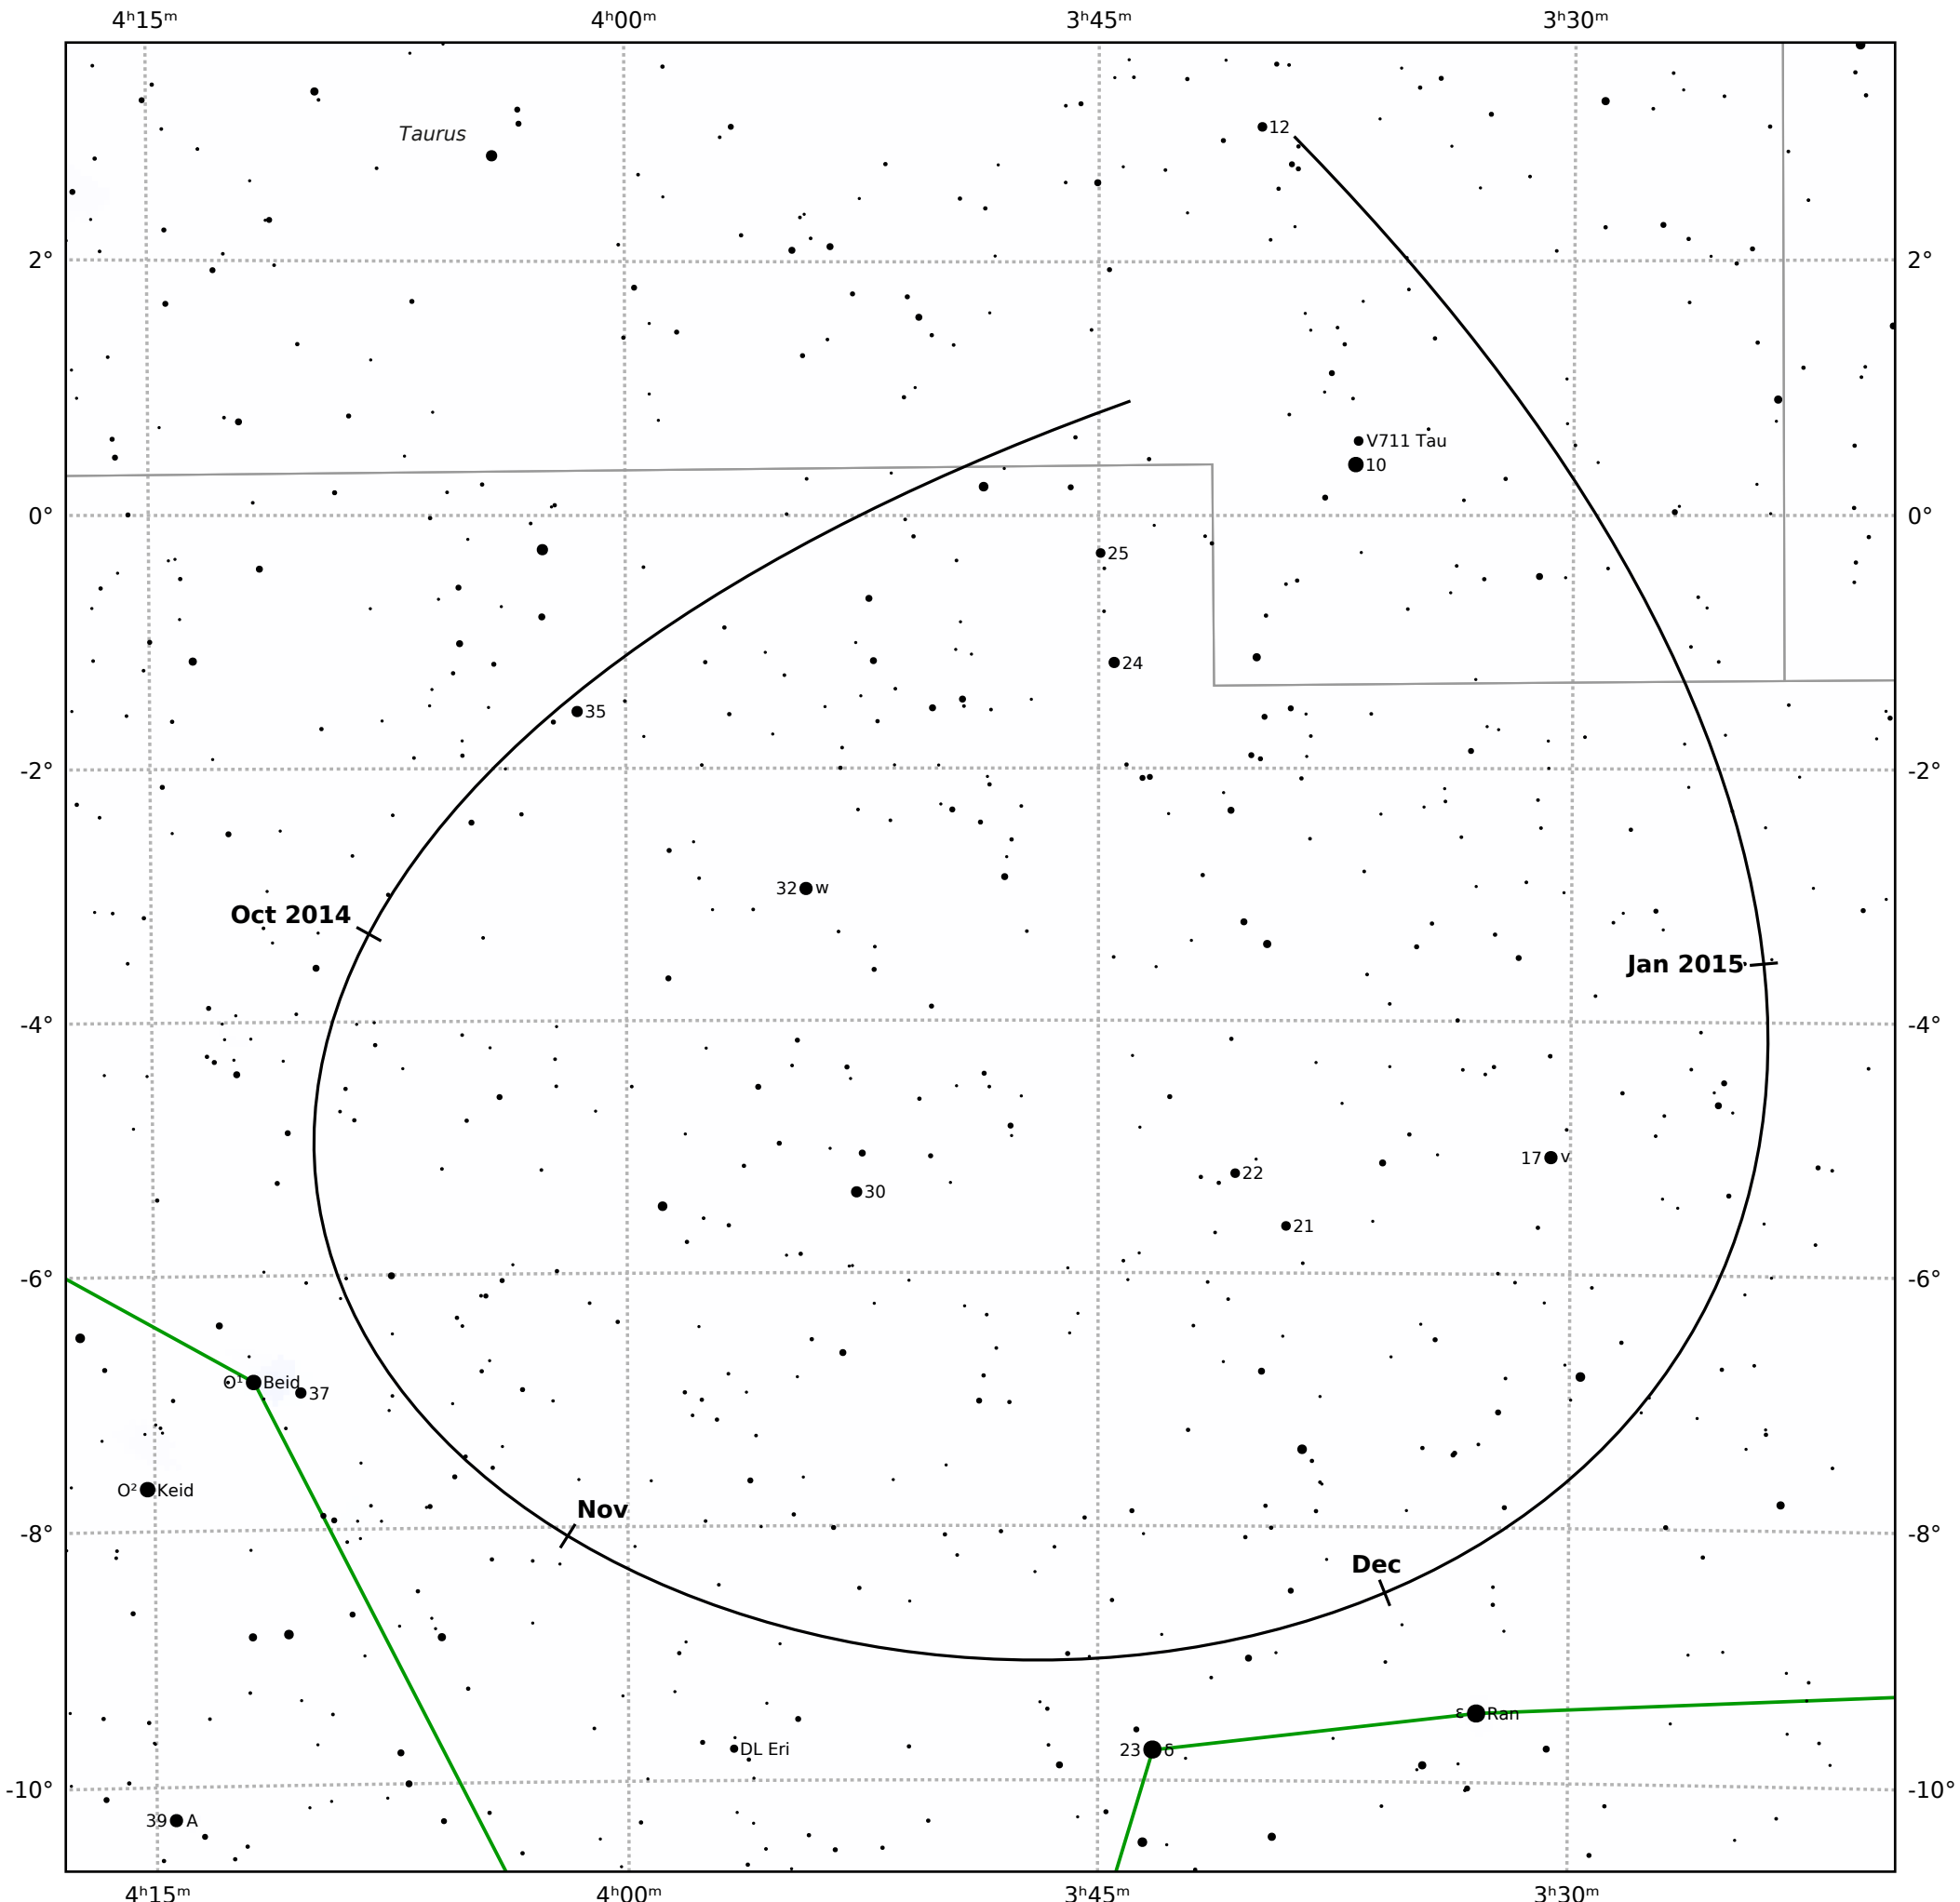

The path of Asteroid 6 Hebe around opposition on 16 Nov 2014

© Dominic Ford 2011-2019. Downloaded from <https://in-the-sky.org>

Magnitude scale: ● 9.5 ● 9.0 ● 8.5 ● 8.0 ● 7.5 ● 7.0 ● 6.5 ● 6.0 ● 5.5 ● 5.0 ● 4.5 ● 4.0

— Ecliptic Plane