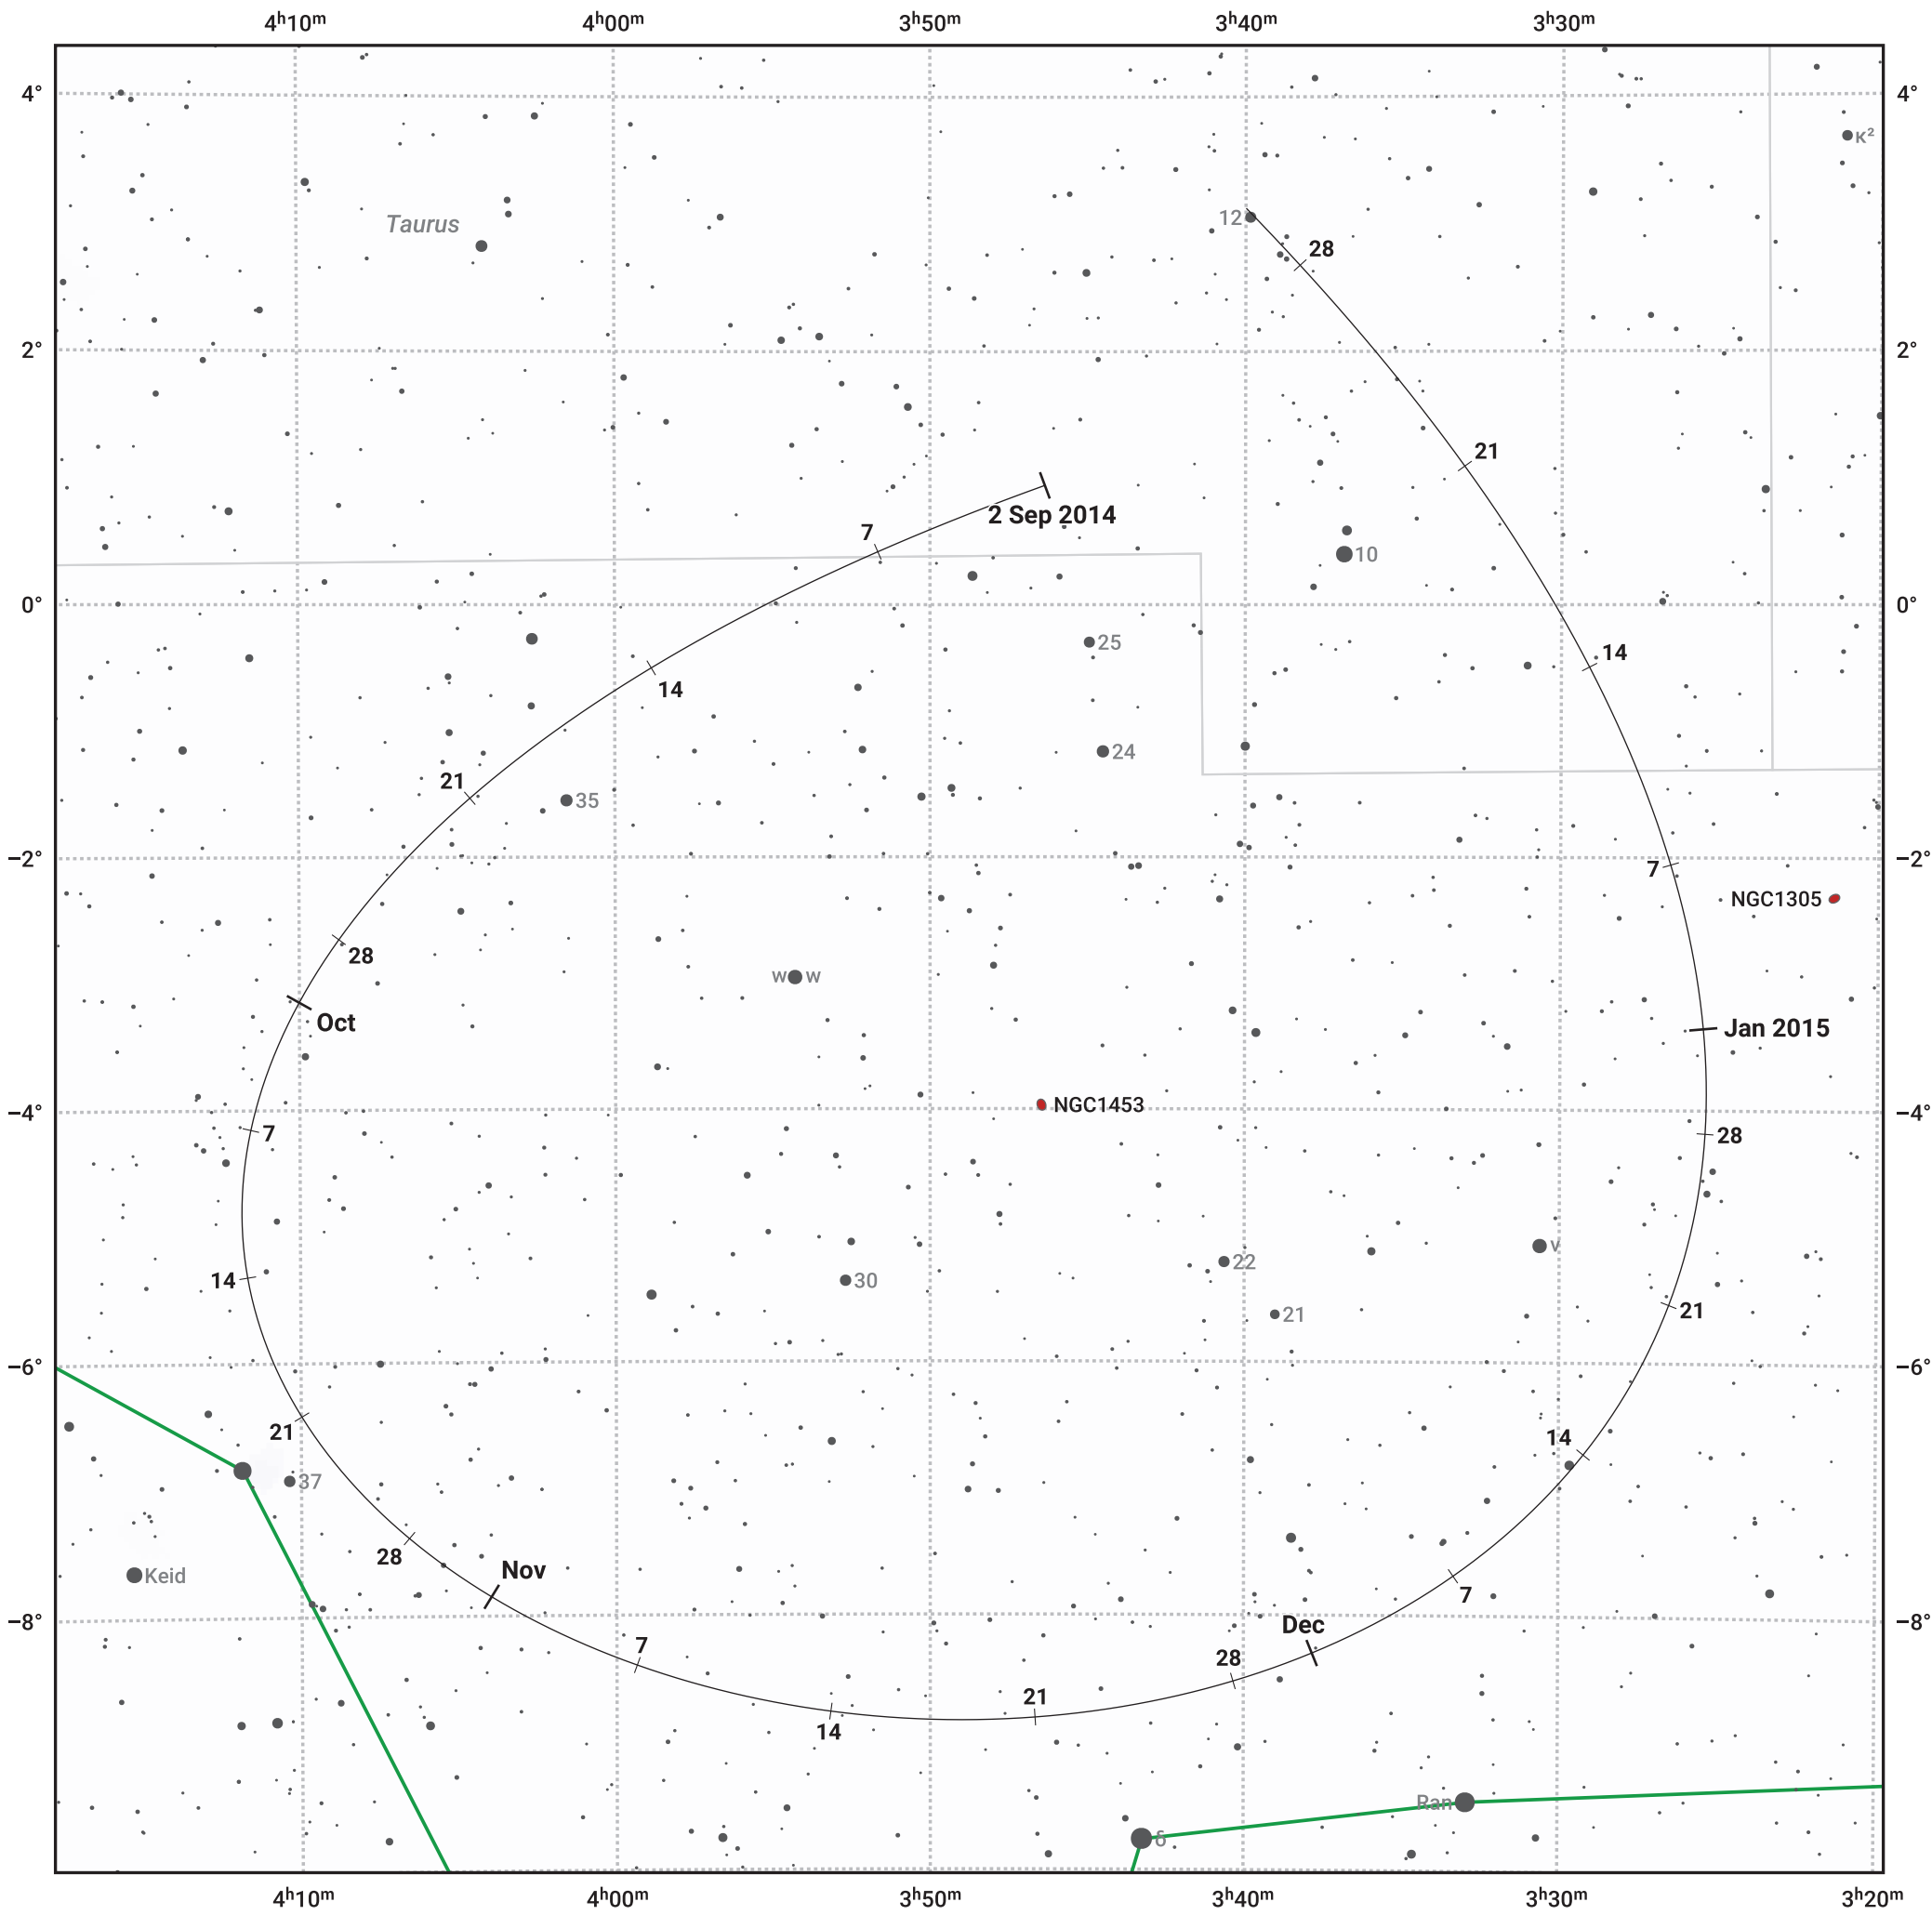

The path of Asteroid 6 Hebe around opposition on 16 Nov 2014

© Dominic Ford 2011–2024. Date markers placed at midnight UTC. Downloaded from <https://in-the-sky.org>

Magnitude scale: 10.0 9.0 8.0 7.0 6.0 5.0 4.0 3.0

— Ecliptic Plane

Galaxy Bright nebula Open cluster Globular cluster

Date	Mag	Phase
2014 Oct 1	8.6	95%
2014 Nov 1	8.1	98%
2014 Dec 1	8.2	98%
2015 Jan 1	8.9	96%
2015 Jan 9	9.1	95%