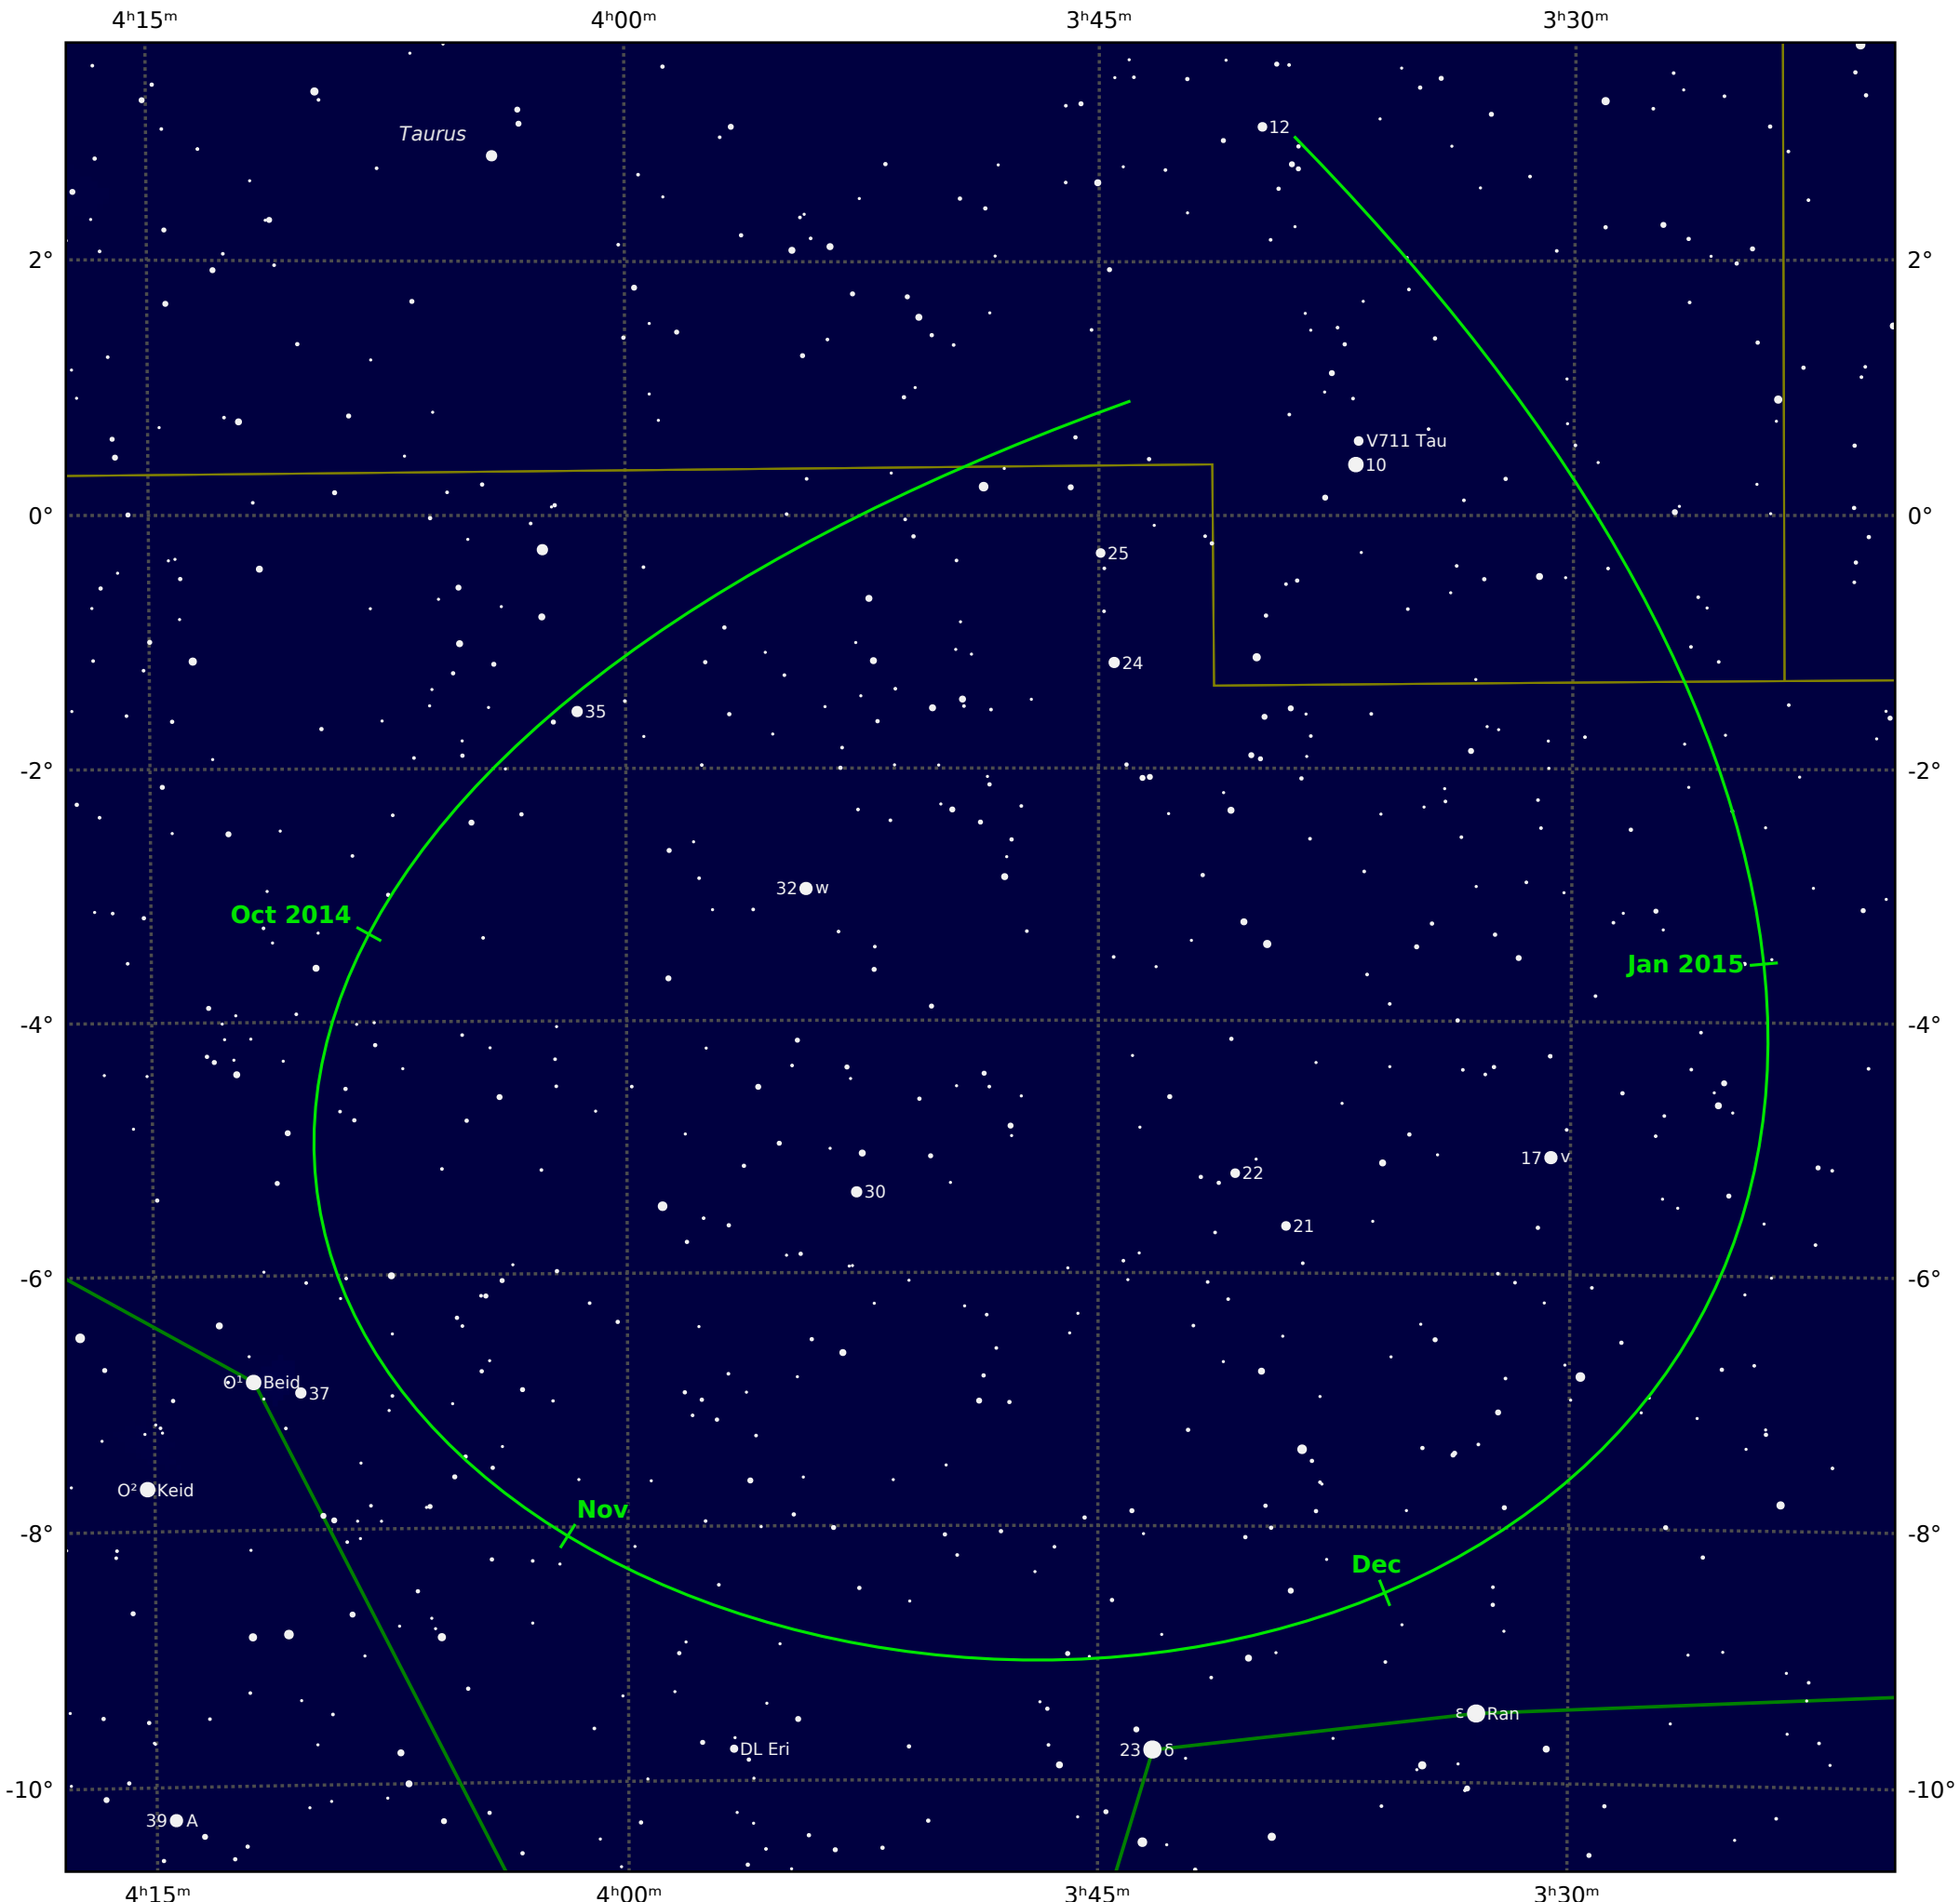

# The path of Asteroid 6 Hebe around opposition on 16 Nov 2014

© Dominic Ford 2011–2019. Downloaded from <https://in-the-sky.org>

Magnitude scale: ● 9.5 ● 9.0 ● 8.5 ● 8.0 ● 7.5 ● 7.0 ● 6.5 ● 6.0 ● 5.5 ● 5.0 ● 4.5 ● 4.0

— Ecliptic Plane