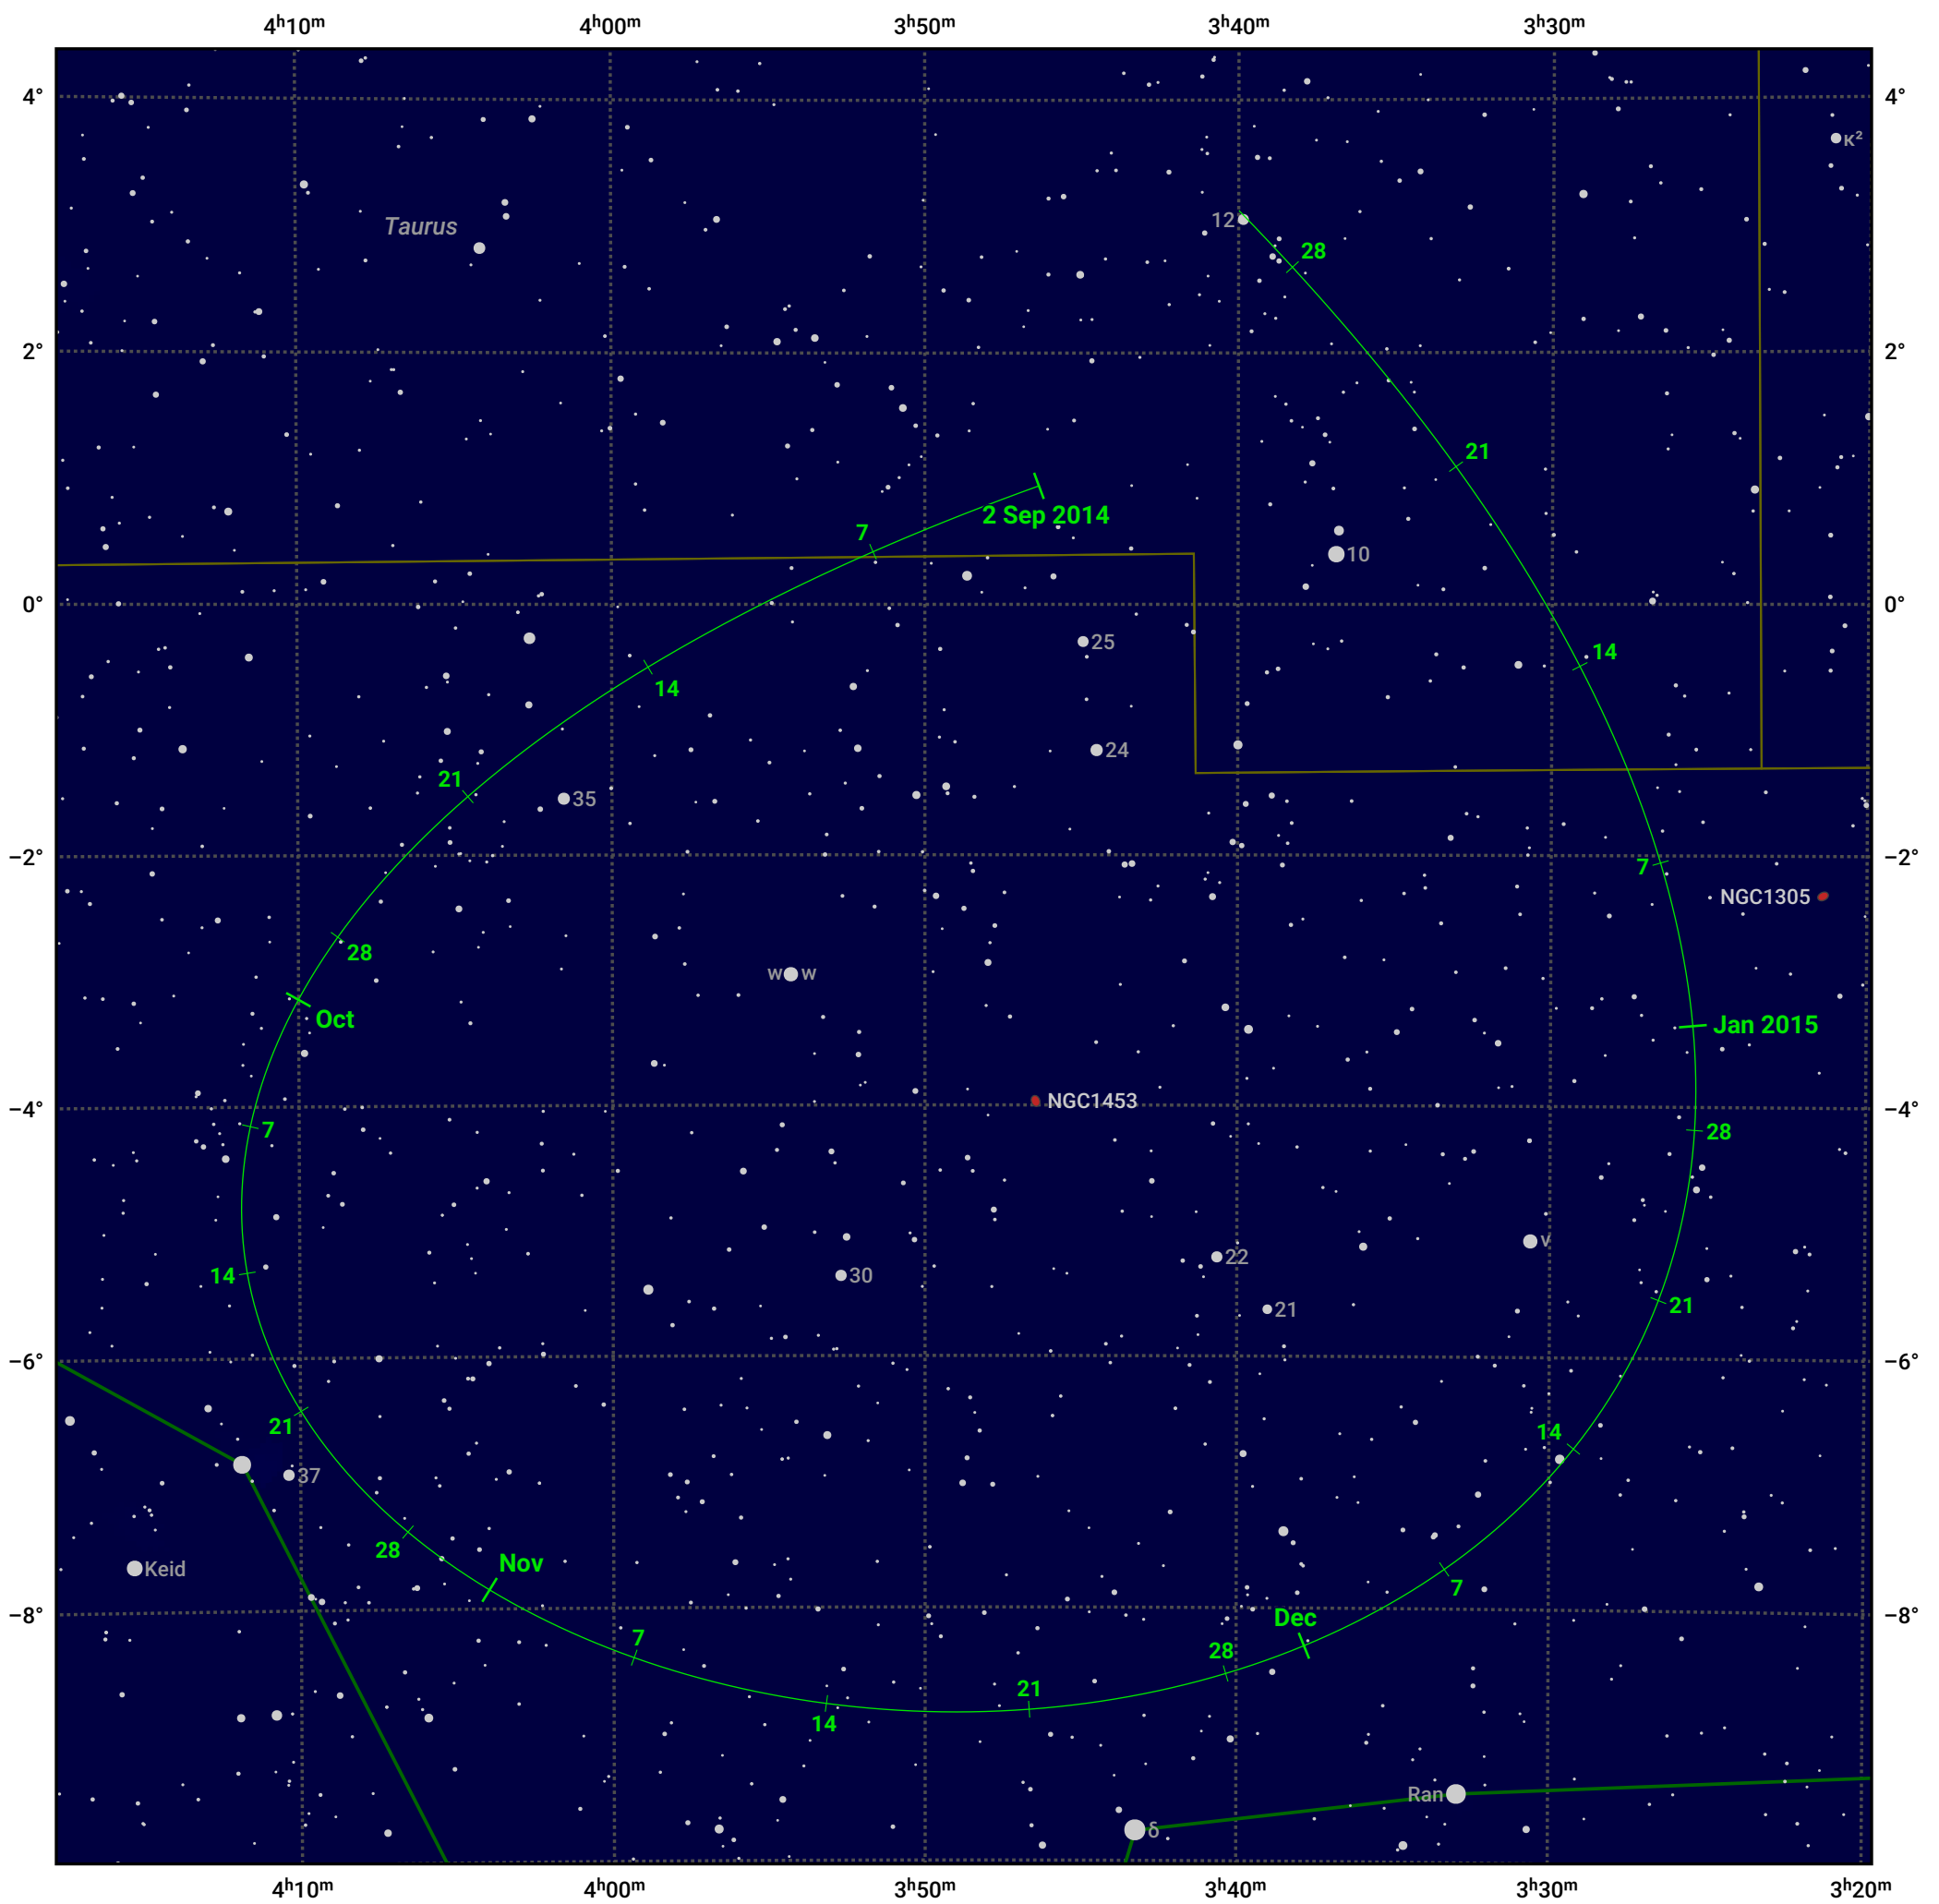

The path of Asteroid 6 Hebe around opposition on 16 Nov 2014

© Dominic Ford 2011–2024. Date markers placed at midnight UTC. Downloaded from <https://in-the-sky.org>

Magnitude scale: 10.0 9.0 8.0 7.0 6.0 5.0 4.0 3.0

— Ecliptic Plane

Galaxy Bright nebula Open cluster Globular cluster

Date	Mag	Phase
2014 Oct 1	8.6	95%
2014 Nov 1	8.1	98%
2014 Dec 1	8.2	98%
2015 Jan 1	8.9	96%
2015 Jan 9	9.1	95%