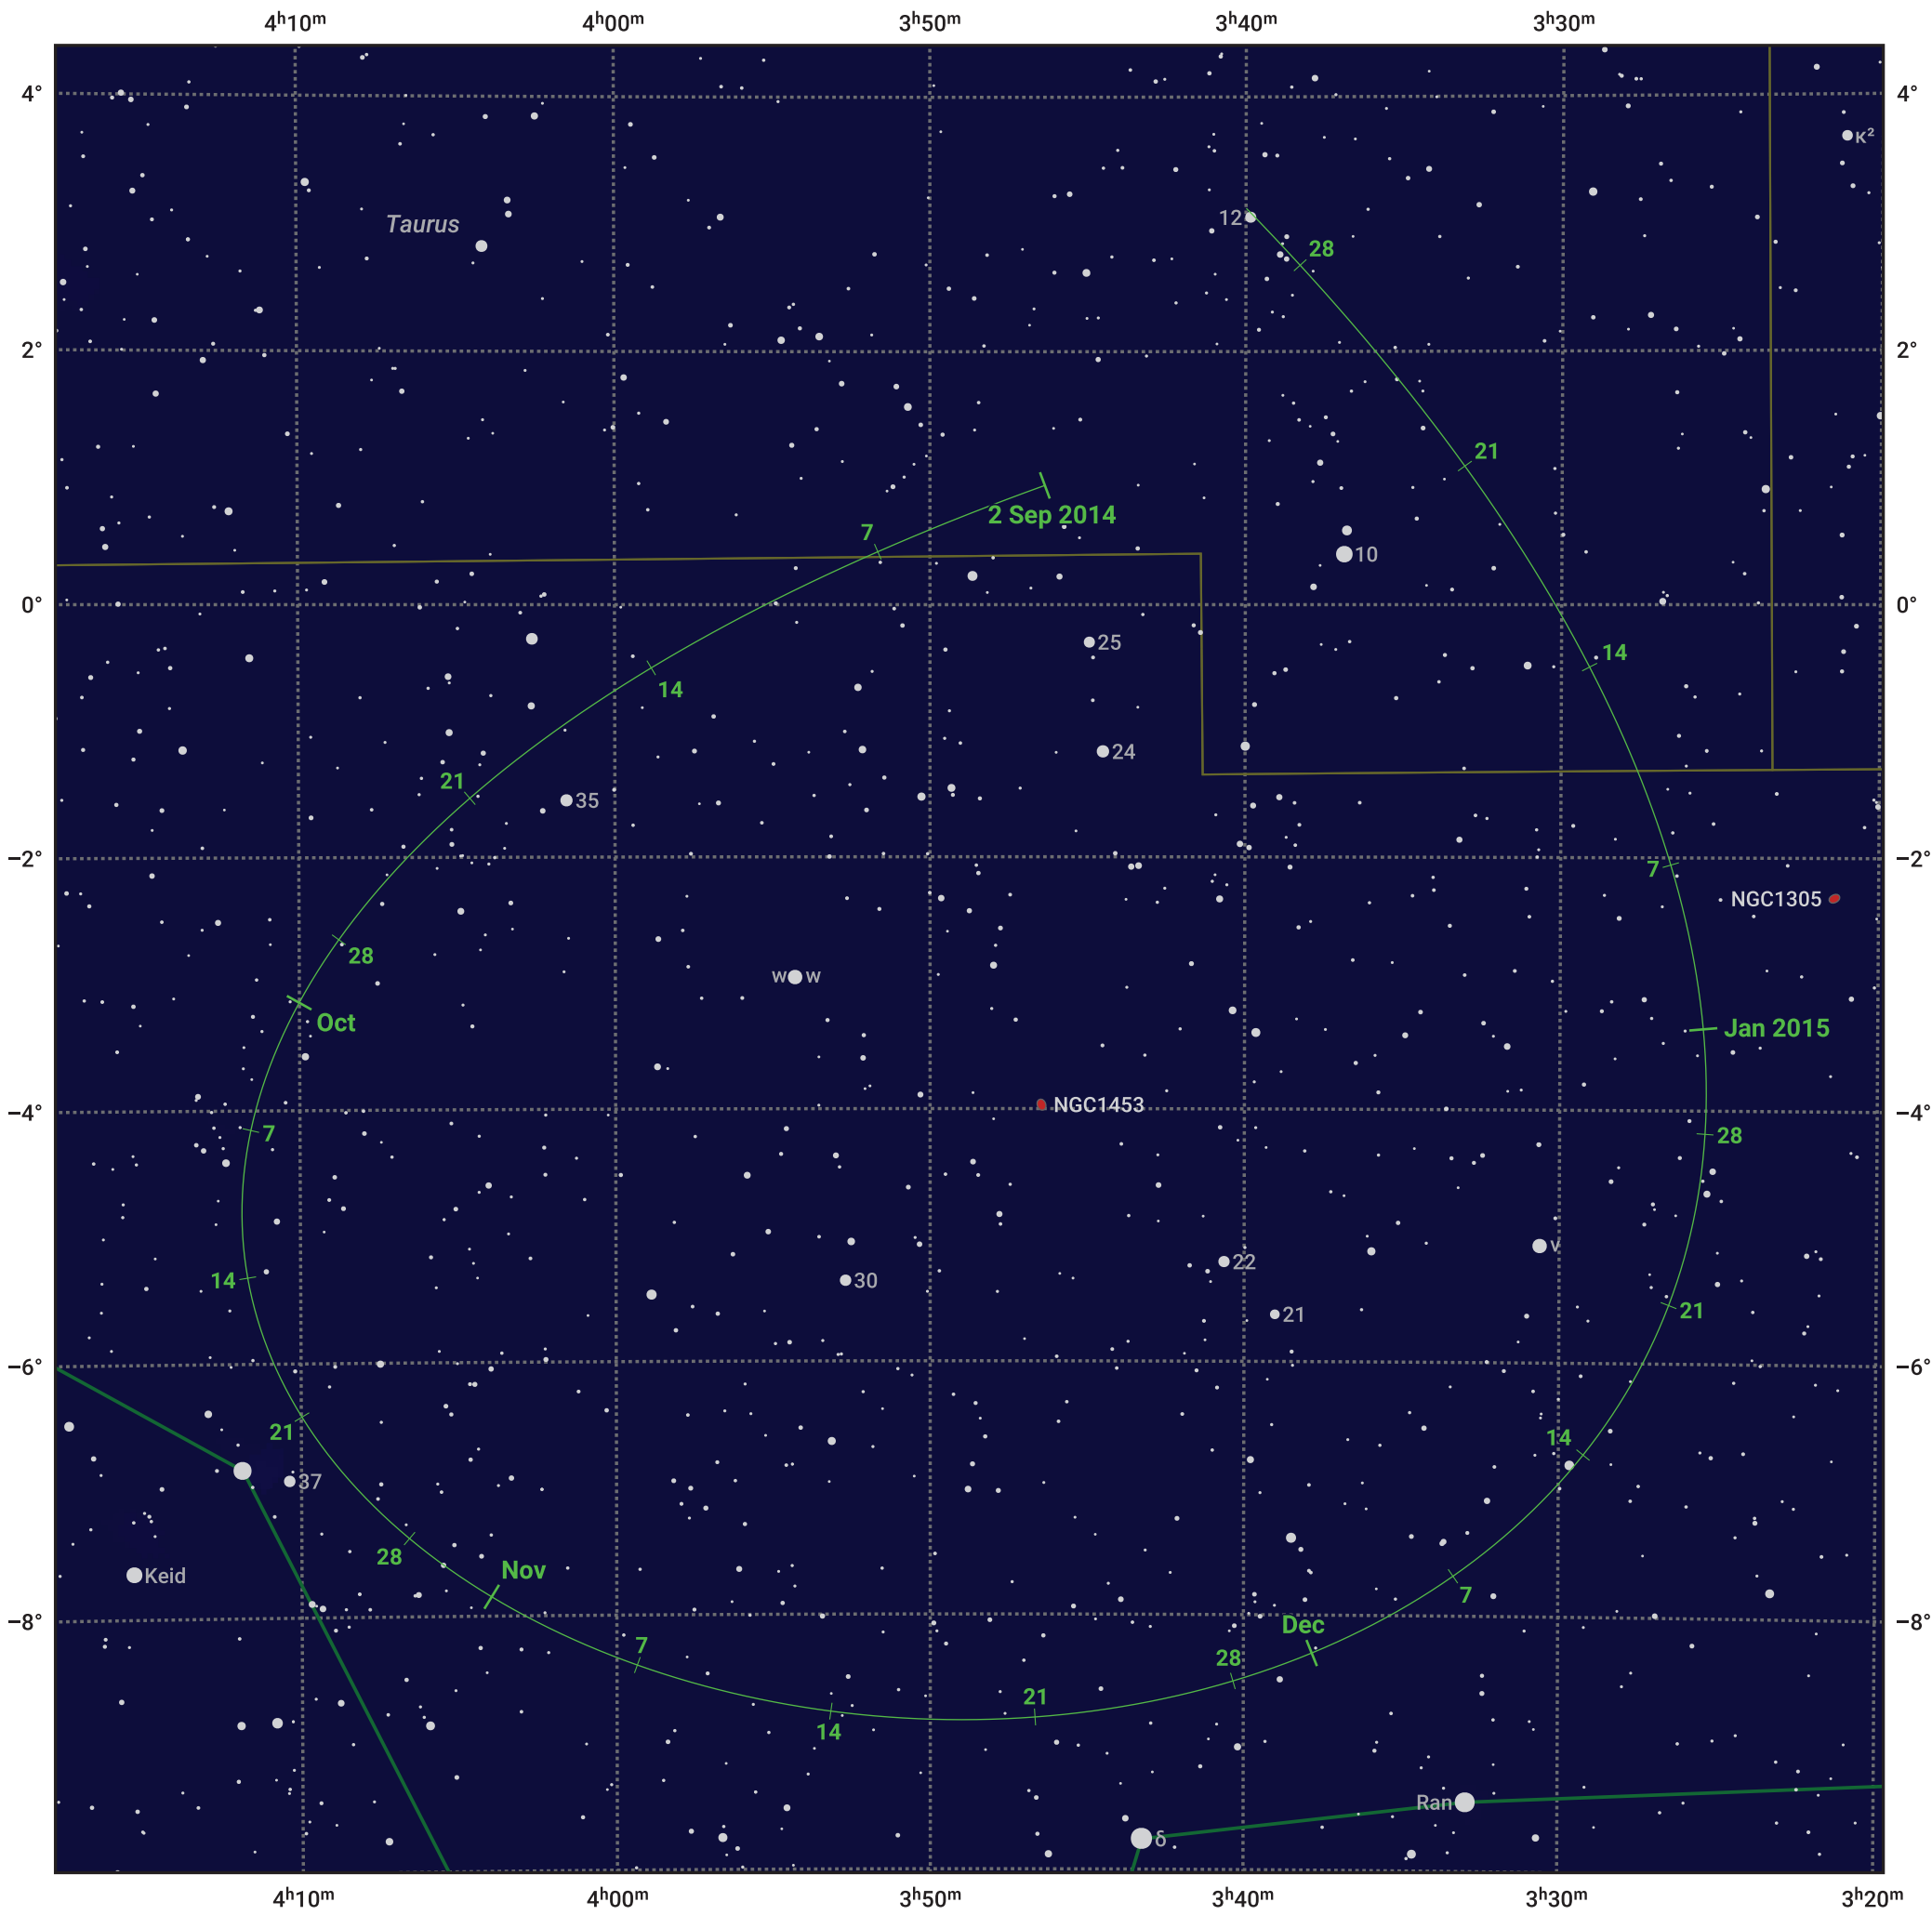

The path of Asteroid 6 Hebe around opposition on 16 Nov 2014

© Dominic Ford 2011–2024. Date markers placed at midnight UTC. Downloaded from <https://in-the-sky.org>

Magnitude scale: 10.0 9.0 8.0 7.0 6.0 5.0 4.0 3.0

— Ecliptic Plane

- Galaxy
- Bright nebula
- Open cluster
- ⊕ Globular cluster

Date	Mag	Phase
2014 Oct 1	8.6	95%
2014 Nov 1	8.1	98%
2014 Dec 1	8.2	98%
2015 Jan 1	8.9	96%
2015 Jan 9	9.1	95%