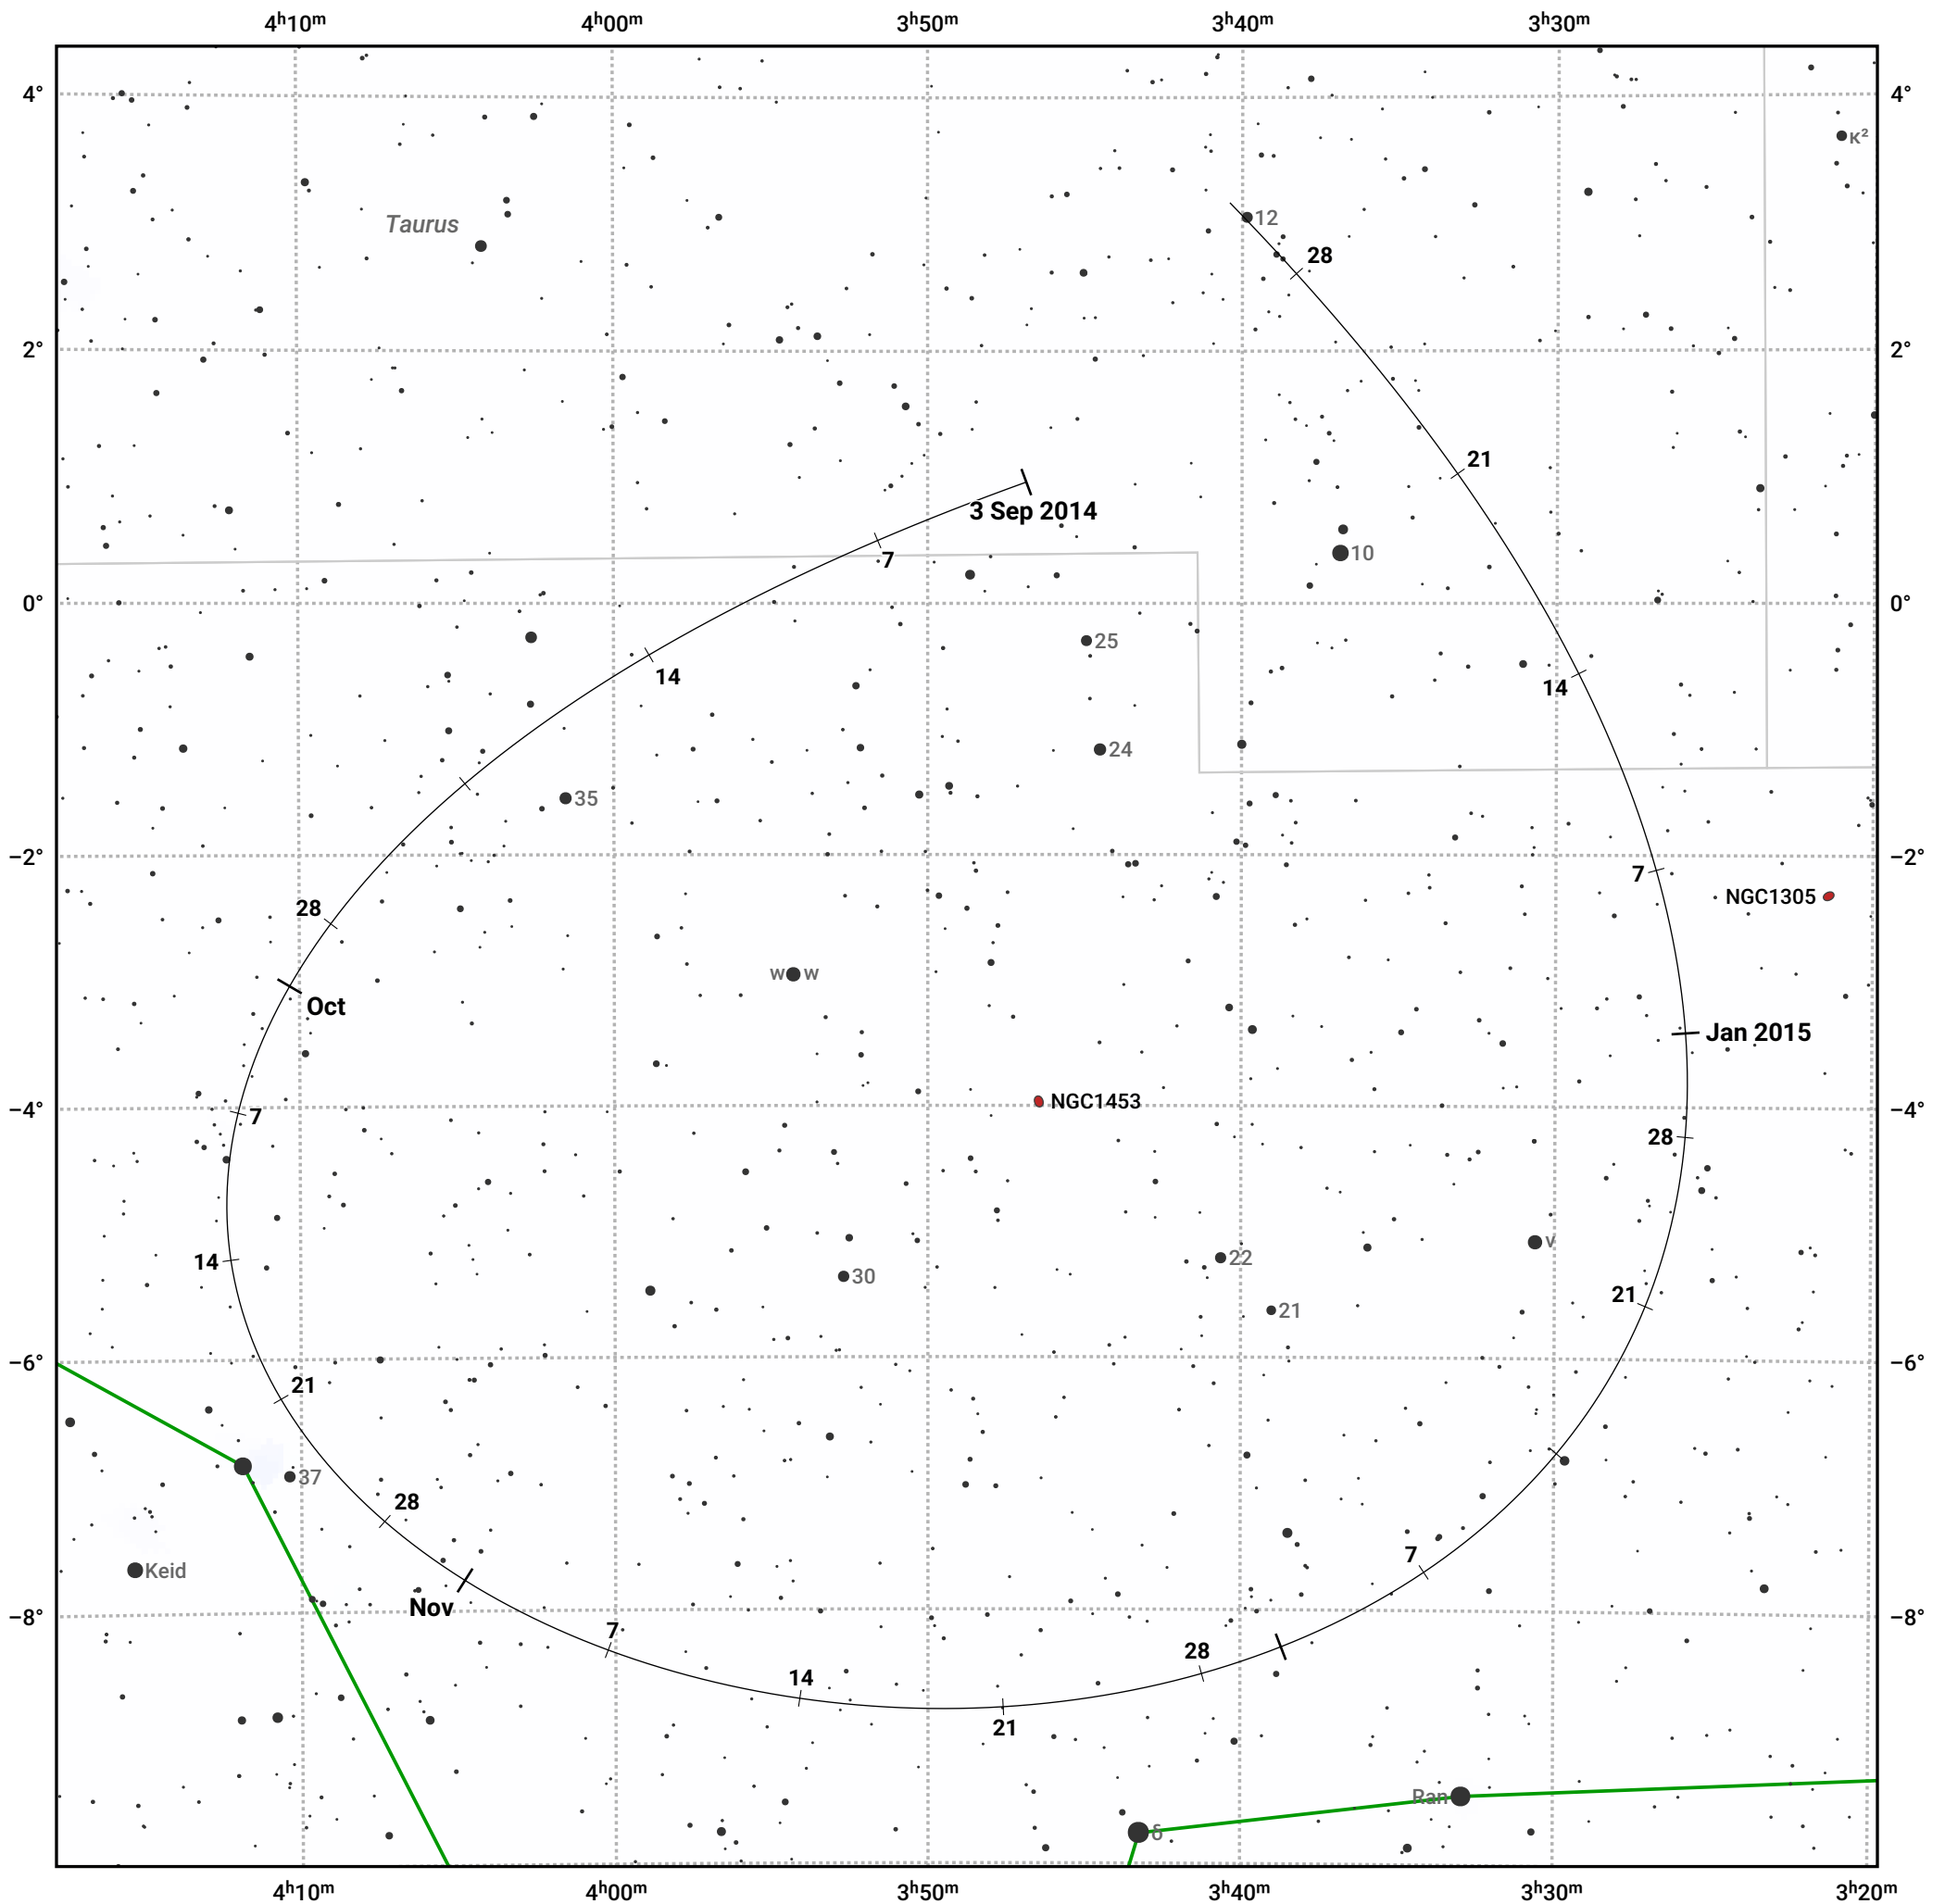

The path of Asteroid 6 Hebe around opposition on 17 Nov 2014

© Dominic Ford 2011–2024. Date markers placed at midnight UTC. Downloaded from <https://in-the-sky.org>

Magnitude scale: 10.0 9.0 8.0 7.0 6.0 5.0 4.0 3.0

— Ecliptic Plane

Galaxy Bright nebula Open cluster Globular cluster

Date	Mag	Phase
2014 Oct 1	8.6	95%
2014 Nov 1	8.1	98%
2014 Nov 2	8.1	98%
2014 Dec 1	8.2	98%
2015 Jan 1	8.9	96%
2015 Jan 9	9.1	96%