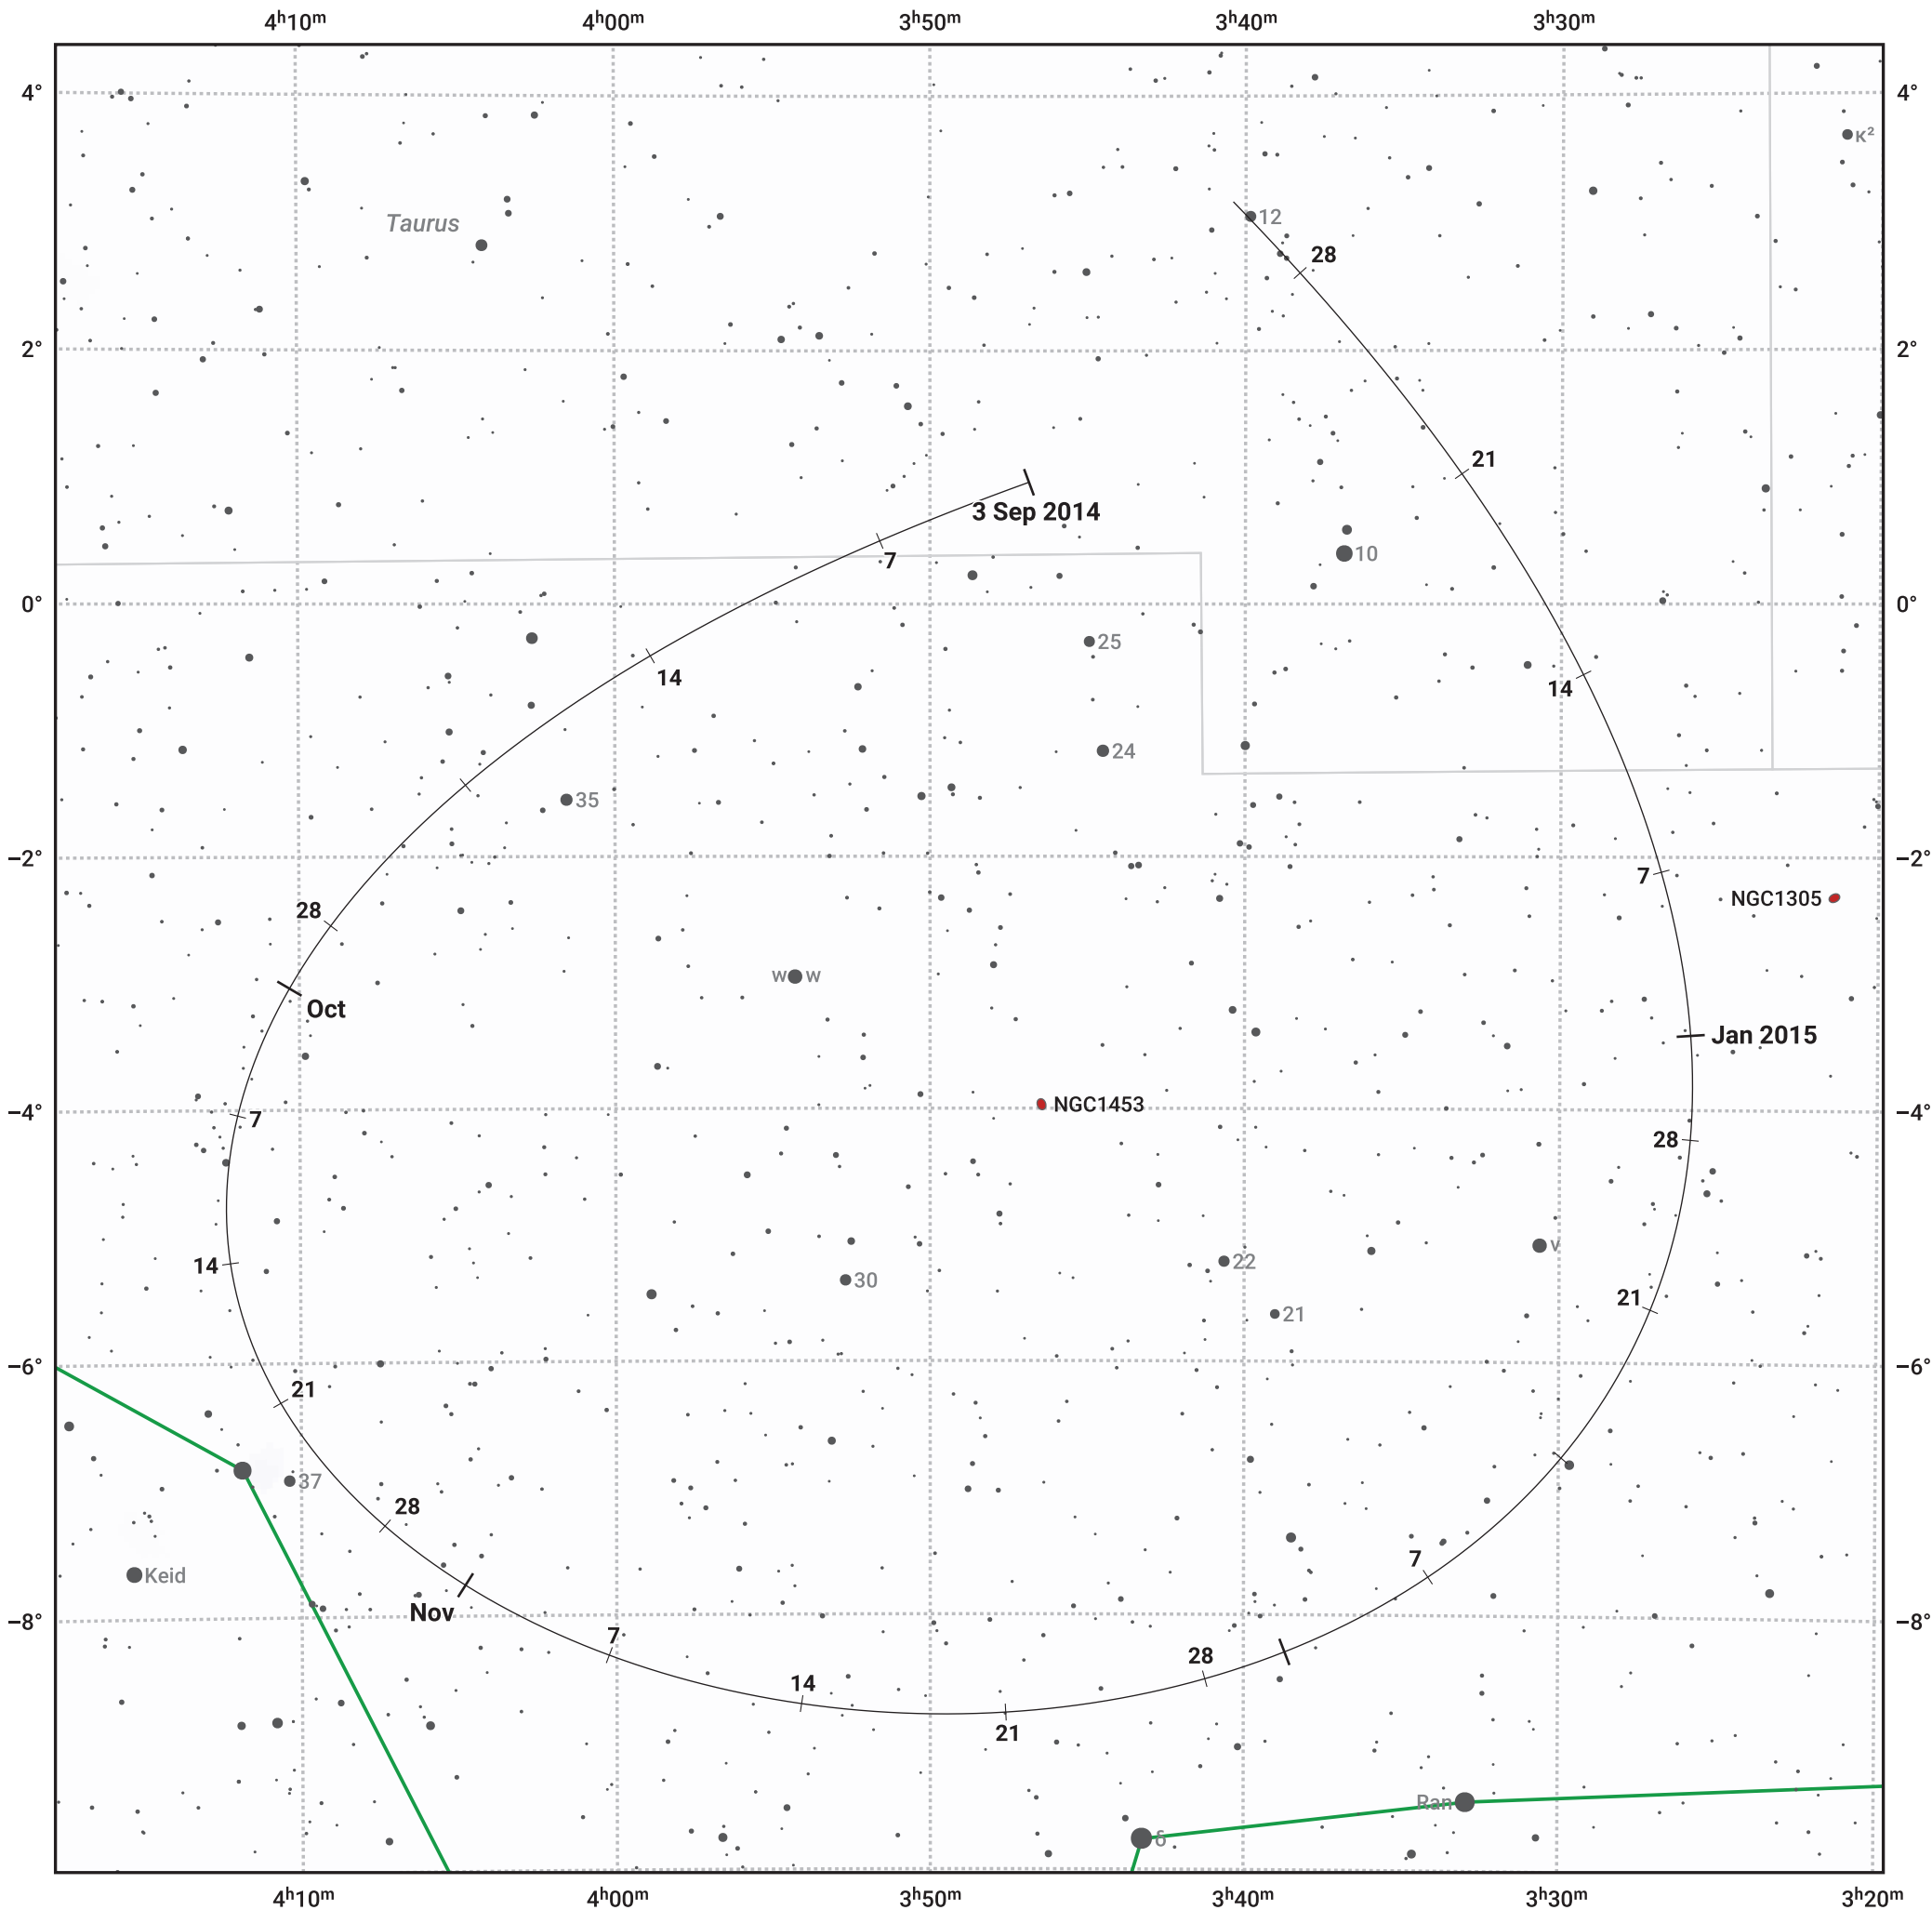

The path of Asteroid 6 Hebe around opposition on 17 Nov 2014

© Dominic Ford 2011–2024. Date markers placed at midnight UTC. Downloaded from <https://in-the-sky.org>

Magnitude scale: 10.0 9.0 8.0 7.0 6.0 5.0 4.0 3.0

— Ecliptic Plane

Galaxy Bright nebula Open cluster Globular cluster

Date	Mag	Phase
2014 Oct 1	8.6	95%
2014 Nov 1	8.1	98%
2014 Nov 2	8.1	98%
2014 Dec 1	8.2	98%
2015 Jan 1	8.9	96%
2015 Jan 9	9.1	96%