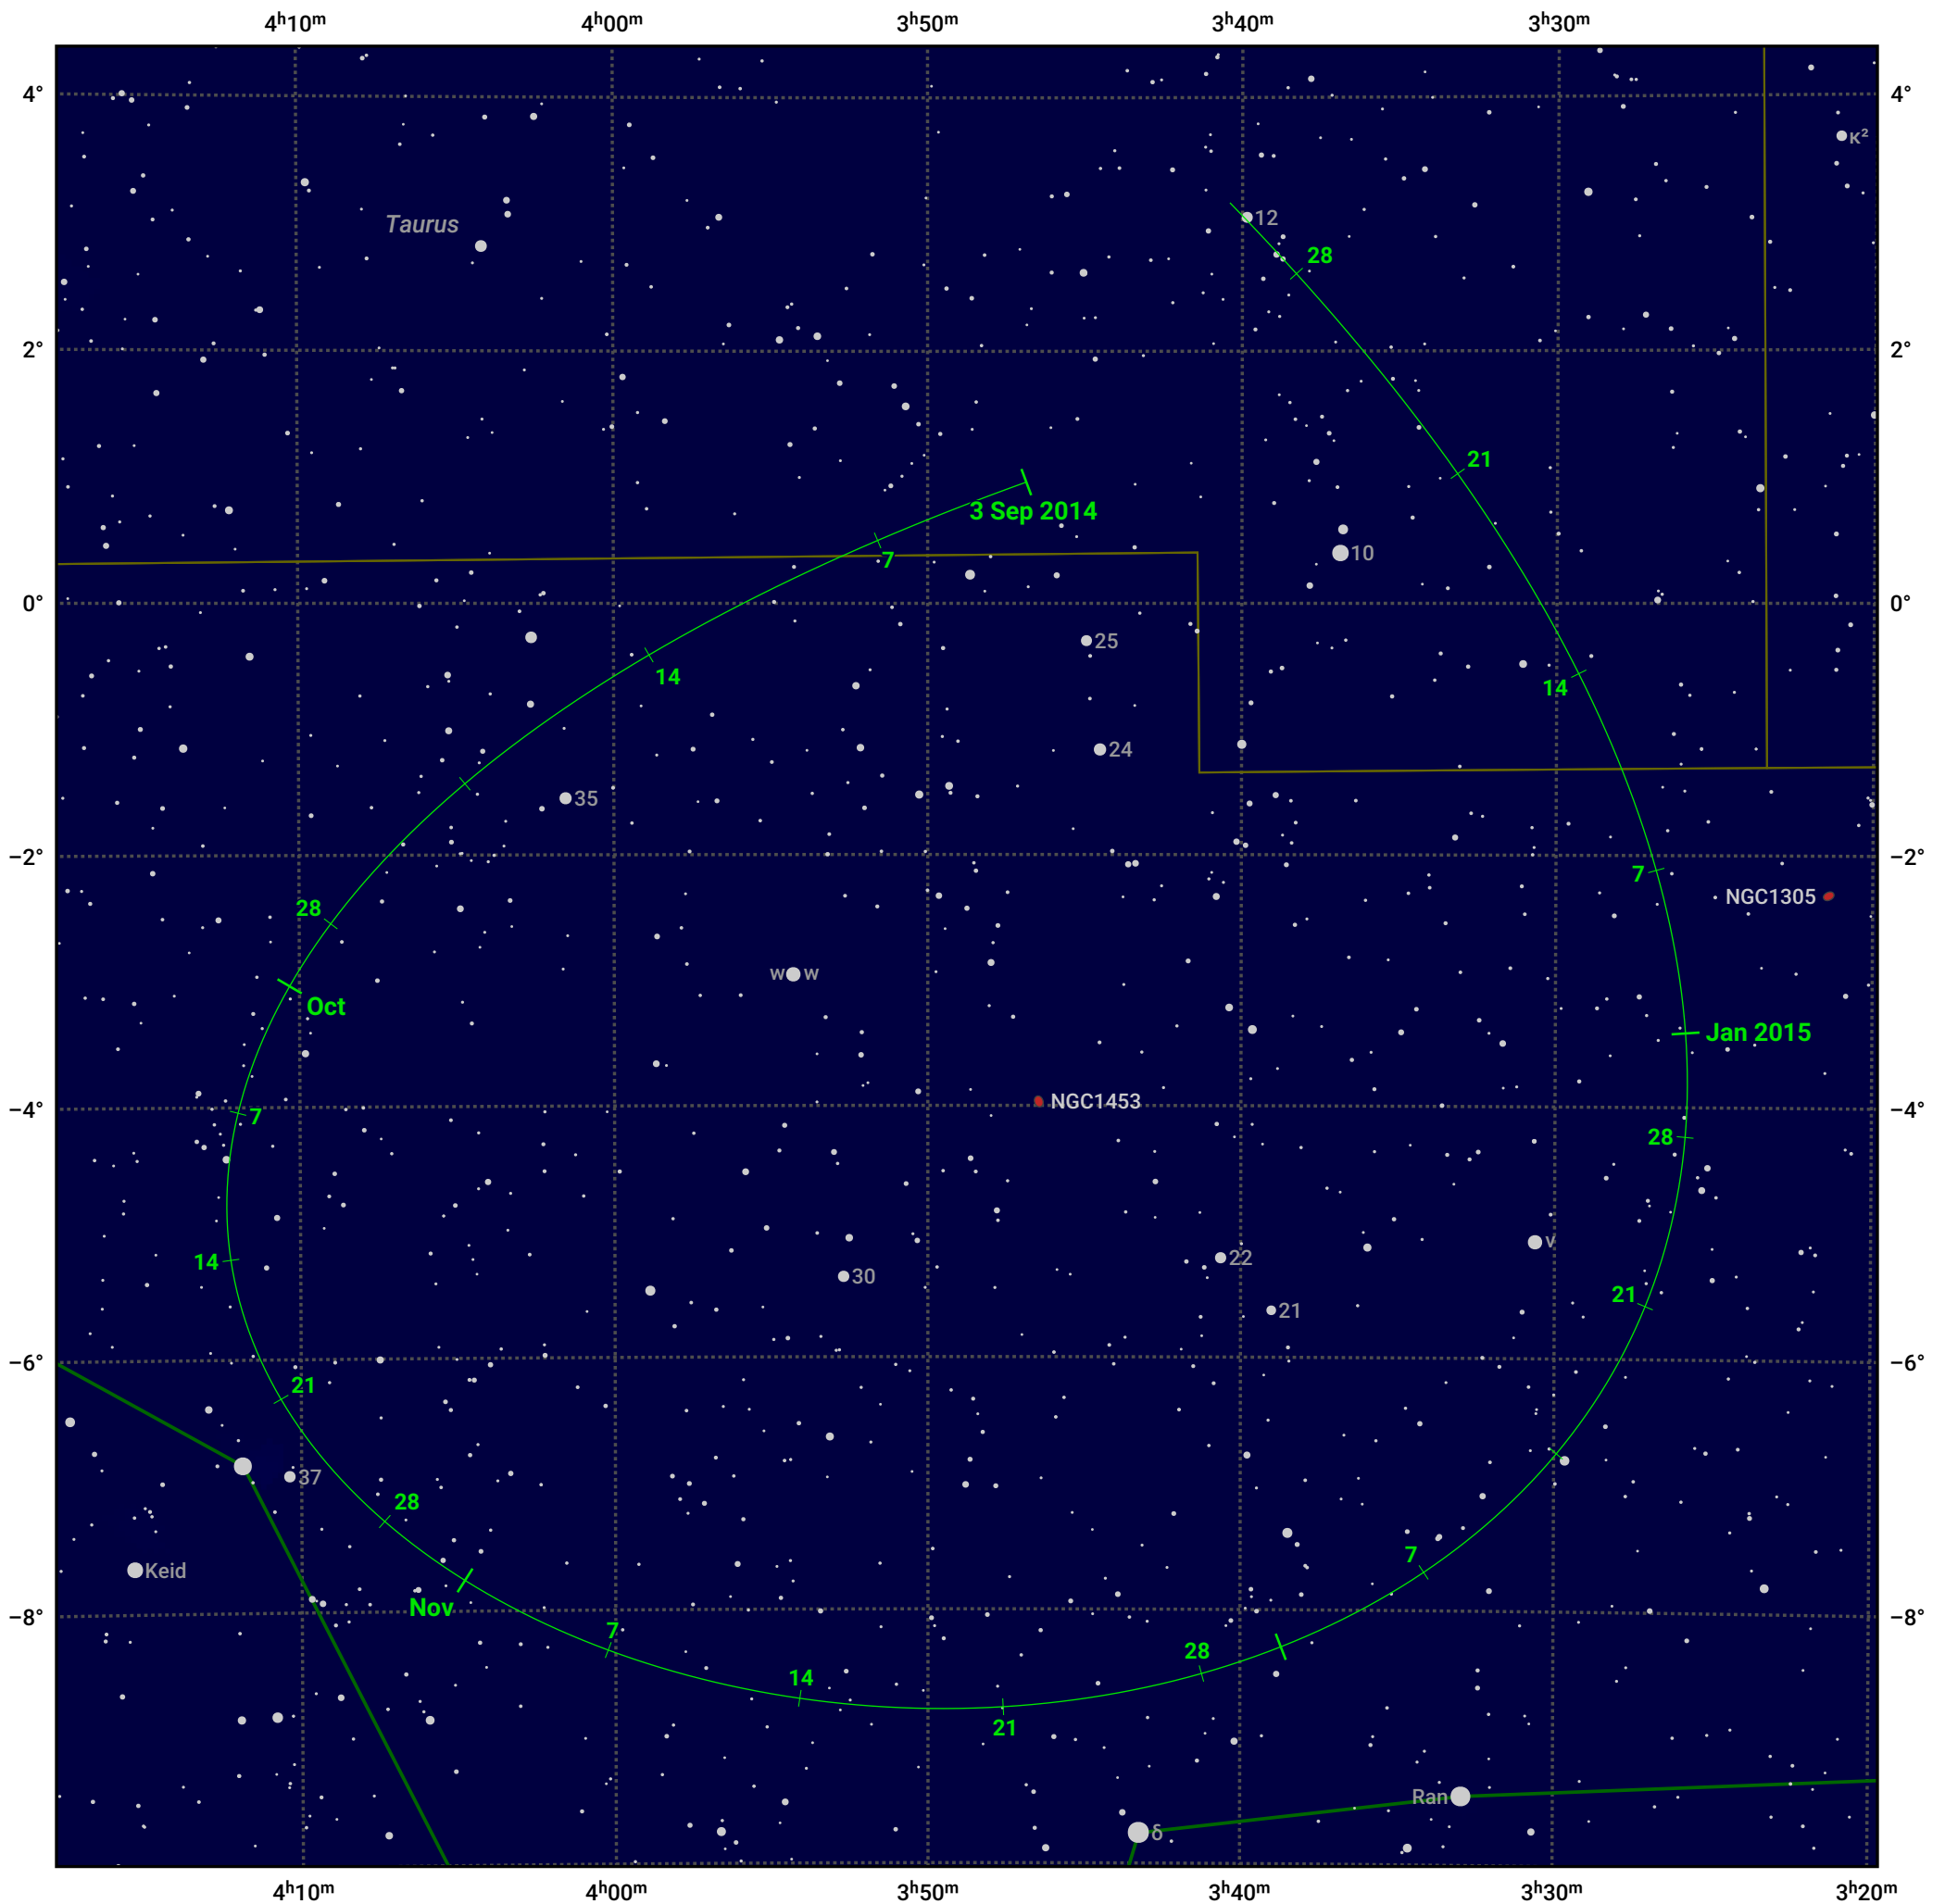

# The path of Asteroid 6 Hebe around opposition on 17 Nov 2014

© Dominic Ford 2011–2024. Date markers placed at midnight UTC. Downloaded from <https://in-the-sky.org>

Magnitude scale: ● 10.0 ● 9.0 ● 8.0 ● 7.0 ● 6.0 ● 5.0 ● 4.0 ● 3.0

— Ecliptic Plane

● Galaxy    ■ Bright nebula    ● Open cluster    ● Globular cluster

Date	Mag	Phase
2014 Oct 1	8.6	95%
2014 Nov 1	8.1	98%
2014 Nov 2	8.1	98%
2014 Dec 1	8.2	98%
2015 Jan 1	8.9	96%
2015 Jan 9	9.1	96%