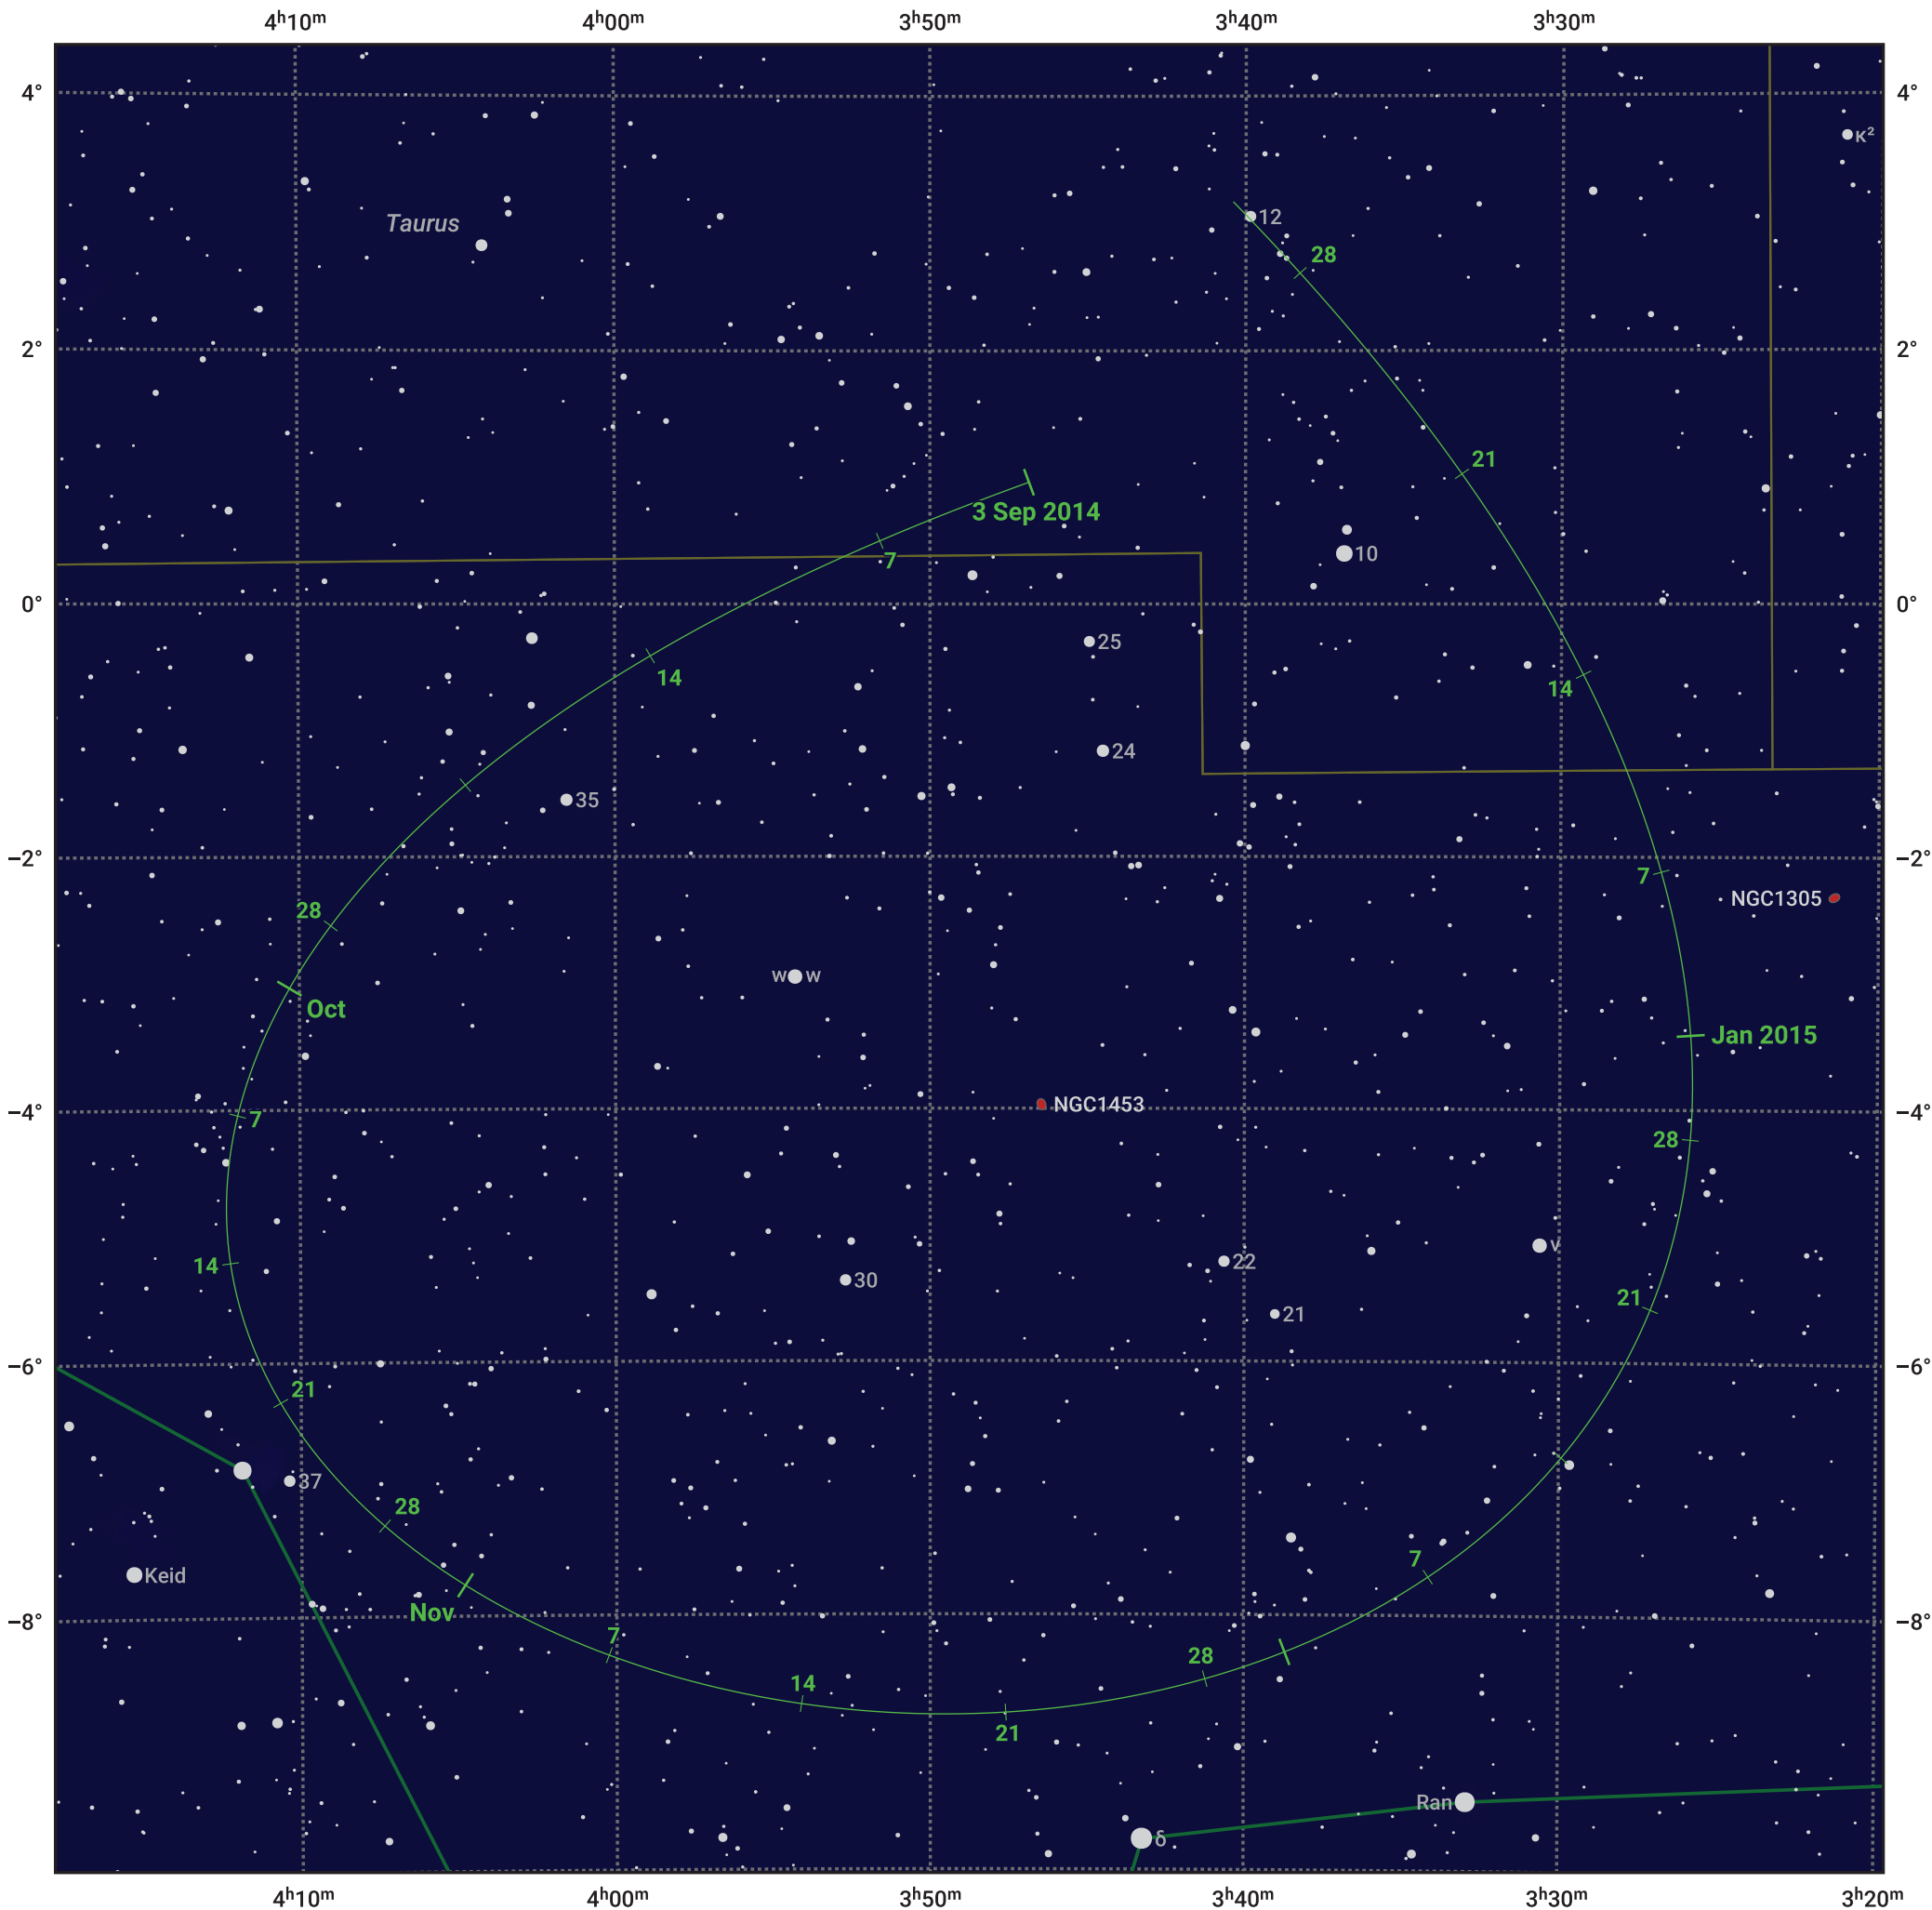

The path of Asteroid 6 Hebe around opposition on 17 Nov 2014

© Dominic Ford 2011–2024. Date markers placed at midnight UTC. Downloaded from <https://in-the-sky.org>

Magnitude scale: 10.0 9.0 8.0 7.0 6.0 5.0 4.0 3.0

— Ecliptic Plane

Galaxy Bright nebula Open cluster Globular cluster

Date	Mag	Phase
2014 Oct 1	8.6	95%
2014 Nov 1	8.1	98%
2014 Nov 2	8.1	98%
2014 Dec 1	8.2	98%
2015 Jan 1	8.9	96%
2015 Jan 9	9.1	96%