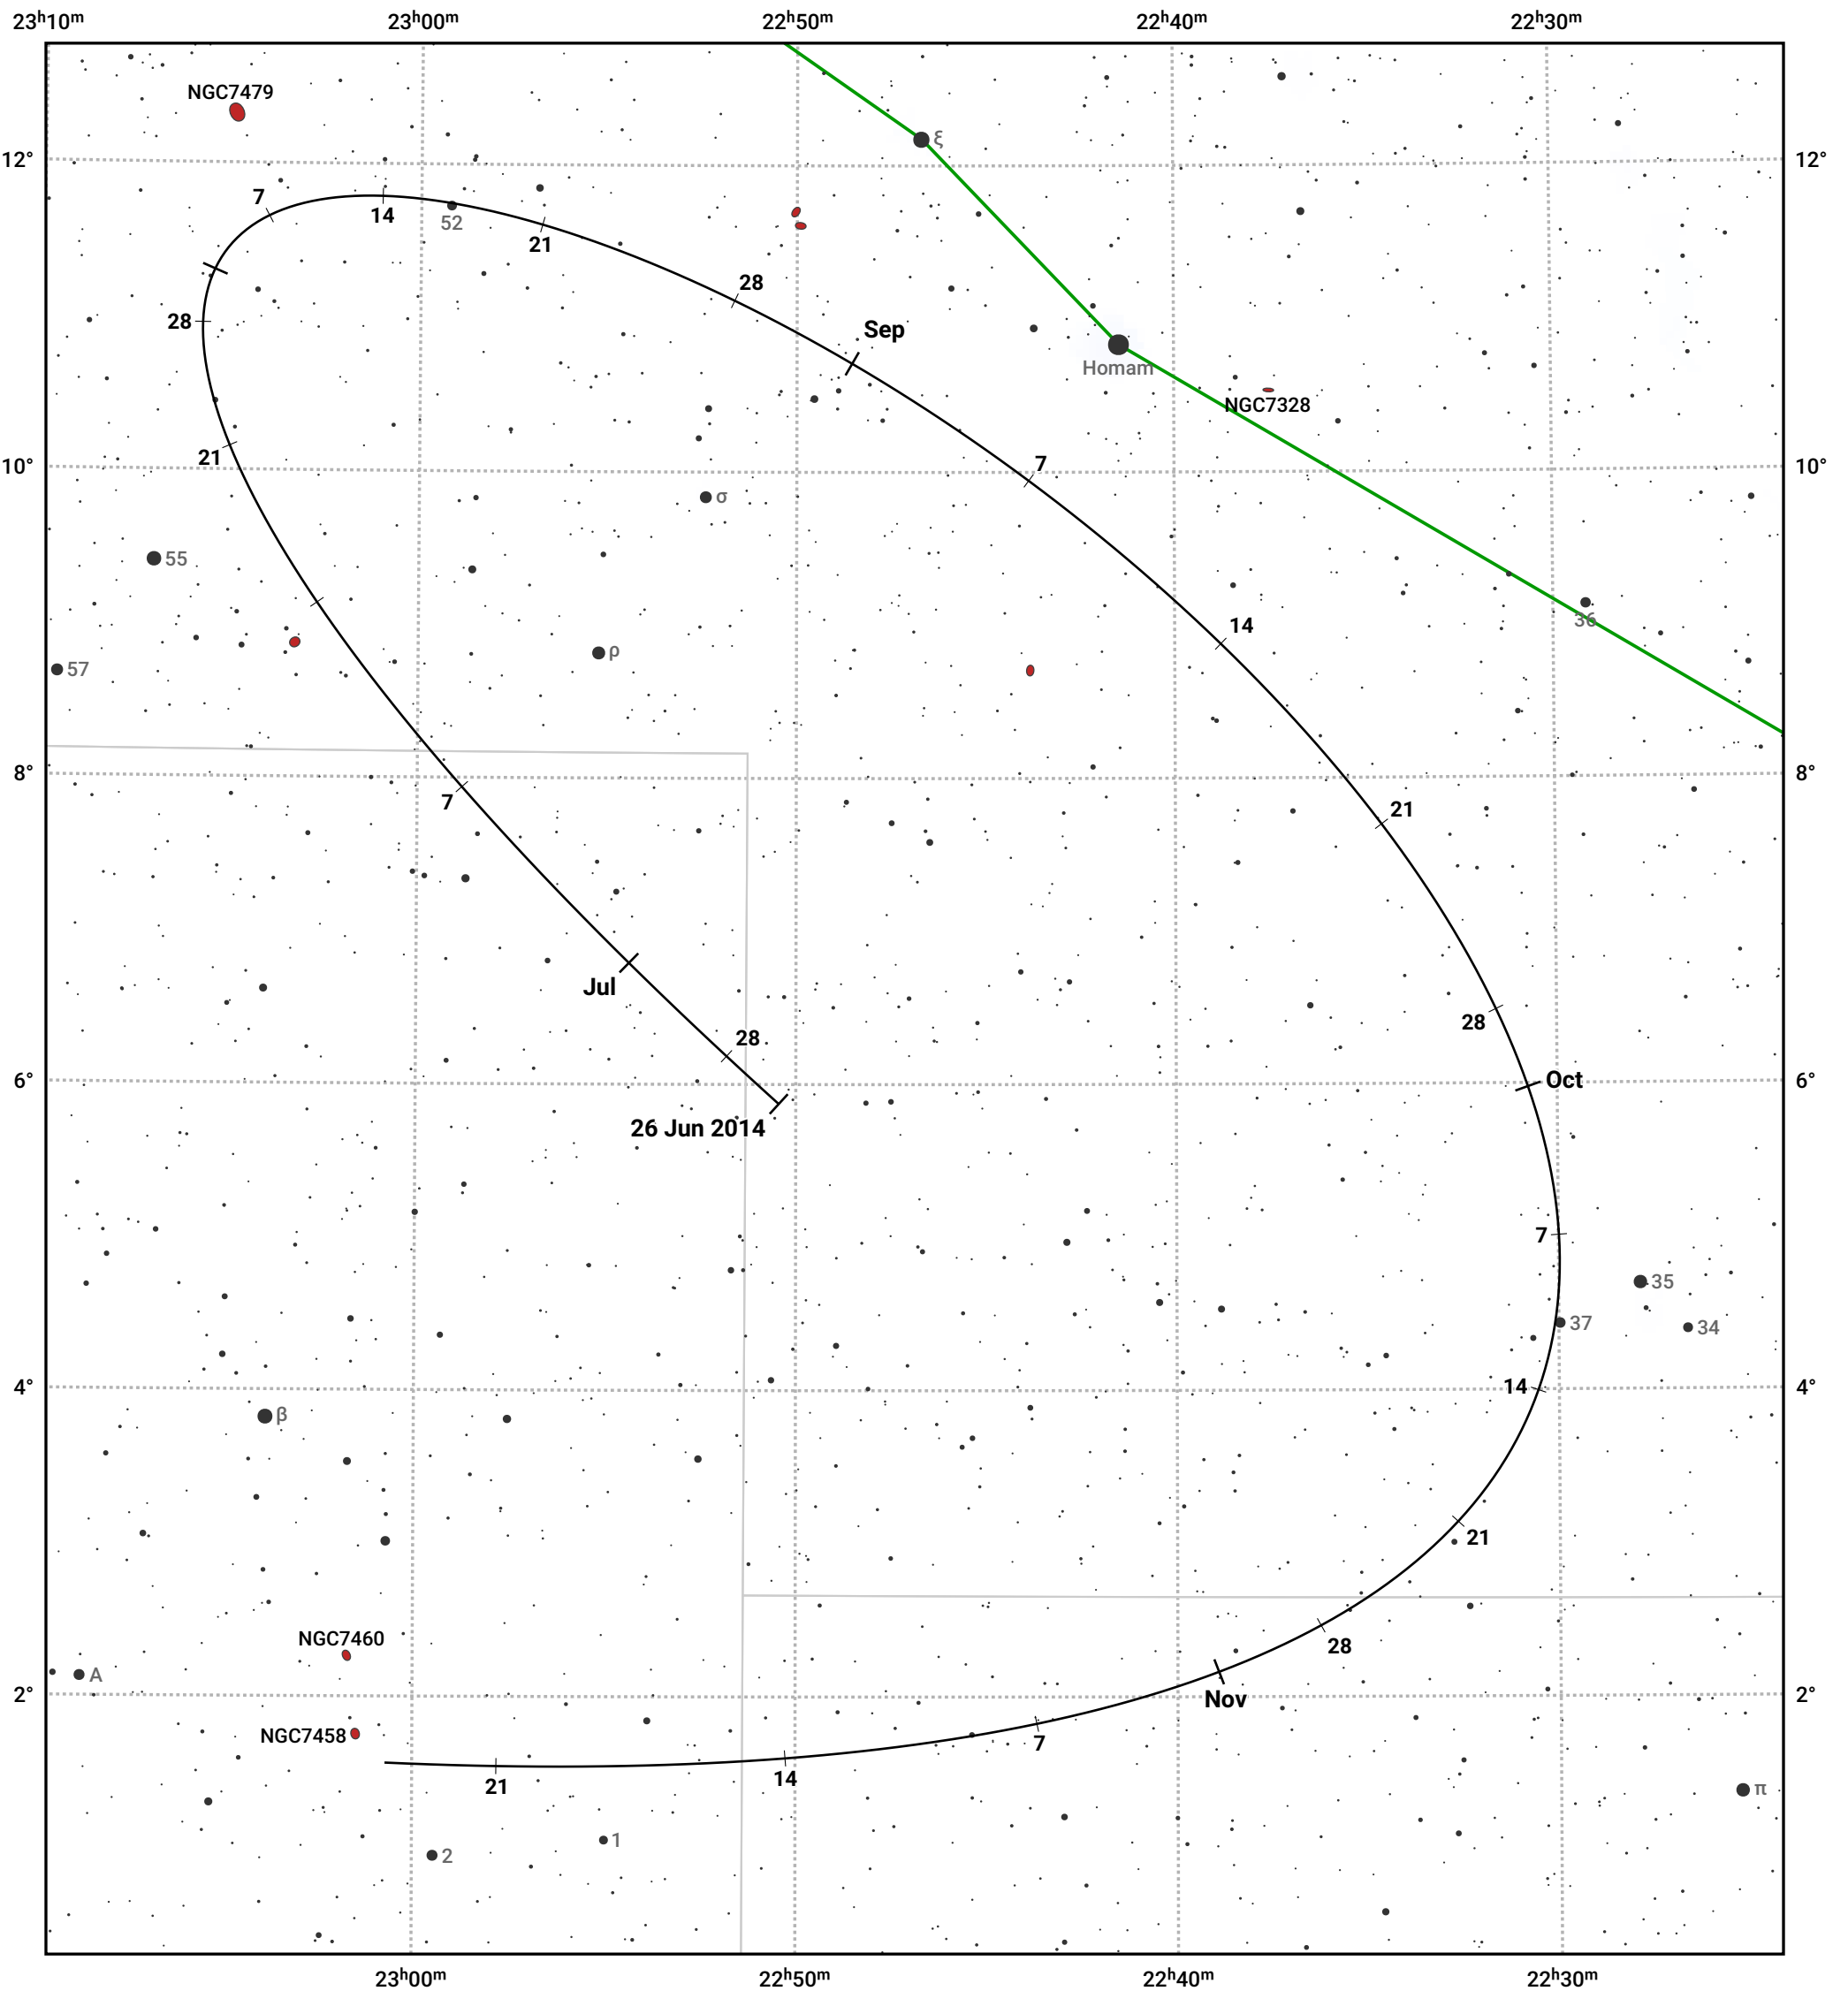

The path of Asteroid 12 Victoria around opposition on 9 Sep 2014

© Dominic Ford 2011–2024. Date markers placed at midnight UTC. Downloaded from <https://in-the-sky.org>

Magnitude scale: 11.0 10.0 9.0 8.0 7.0 6.0 5.0 4.0 3.0

— Ecliptic Plane

Galaxy Bright nebula Open cluster Globular cluster

Date	Mag	Phase
2014 Jul 1	10.3	93%
2014 Aug 1	9.7	96%
2014 Aug 16	9.4	98%
2014 Sep 1	9.1	99%
2014 Oct 1	9.6	98%
2014 Oct 29	10.4	96%
2014 Nov 1	10.5	96%