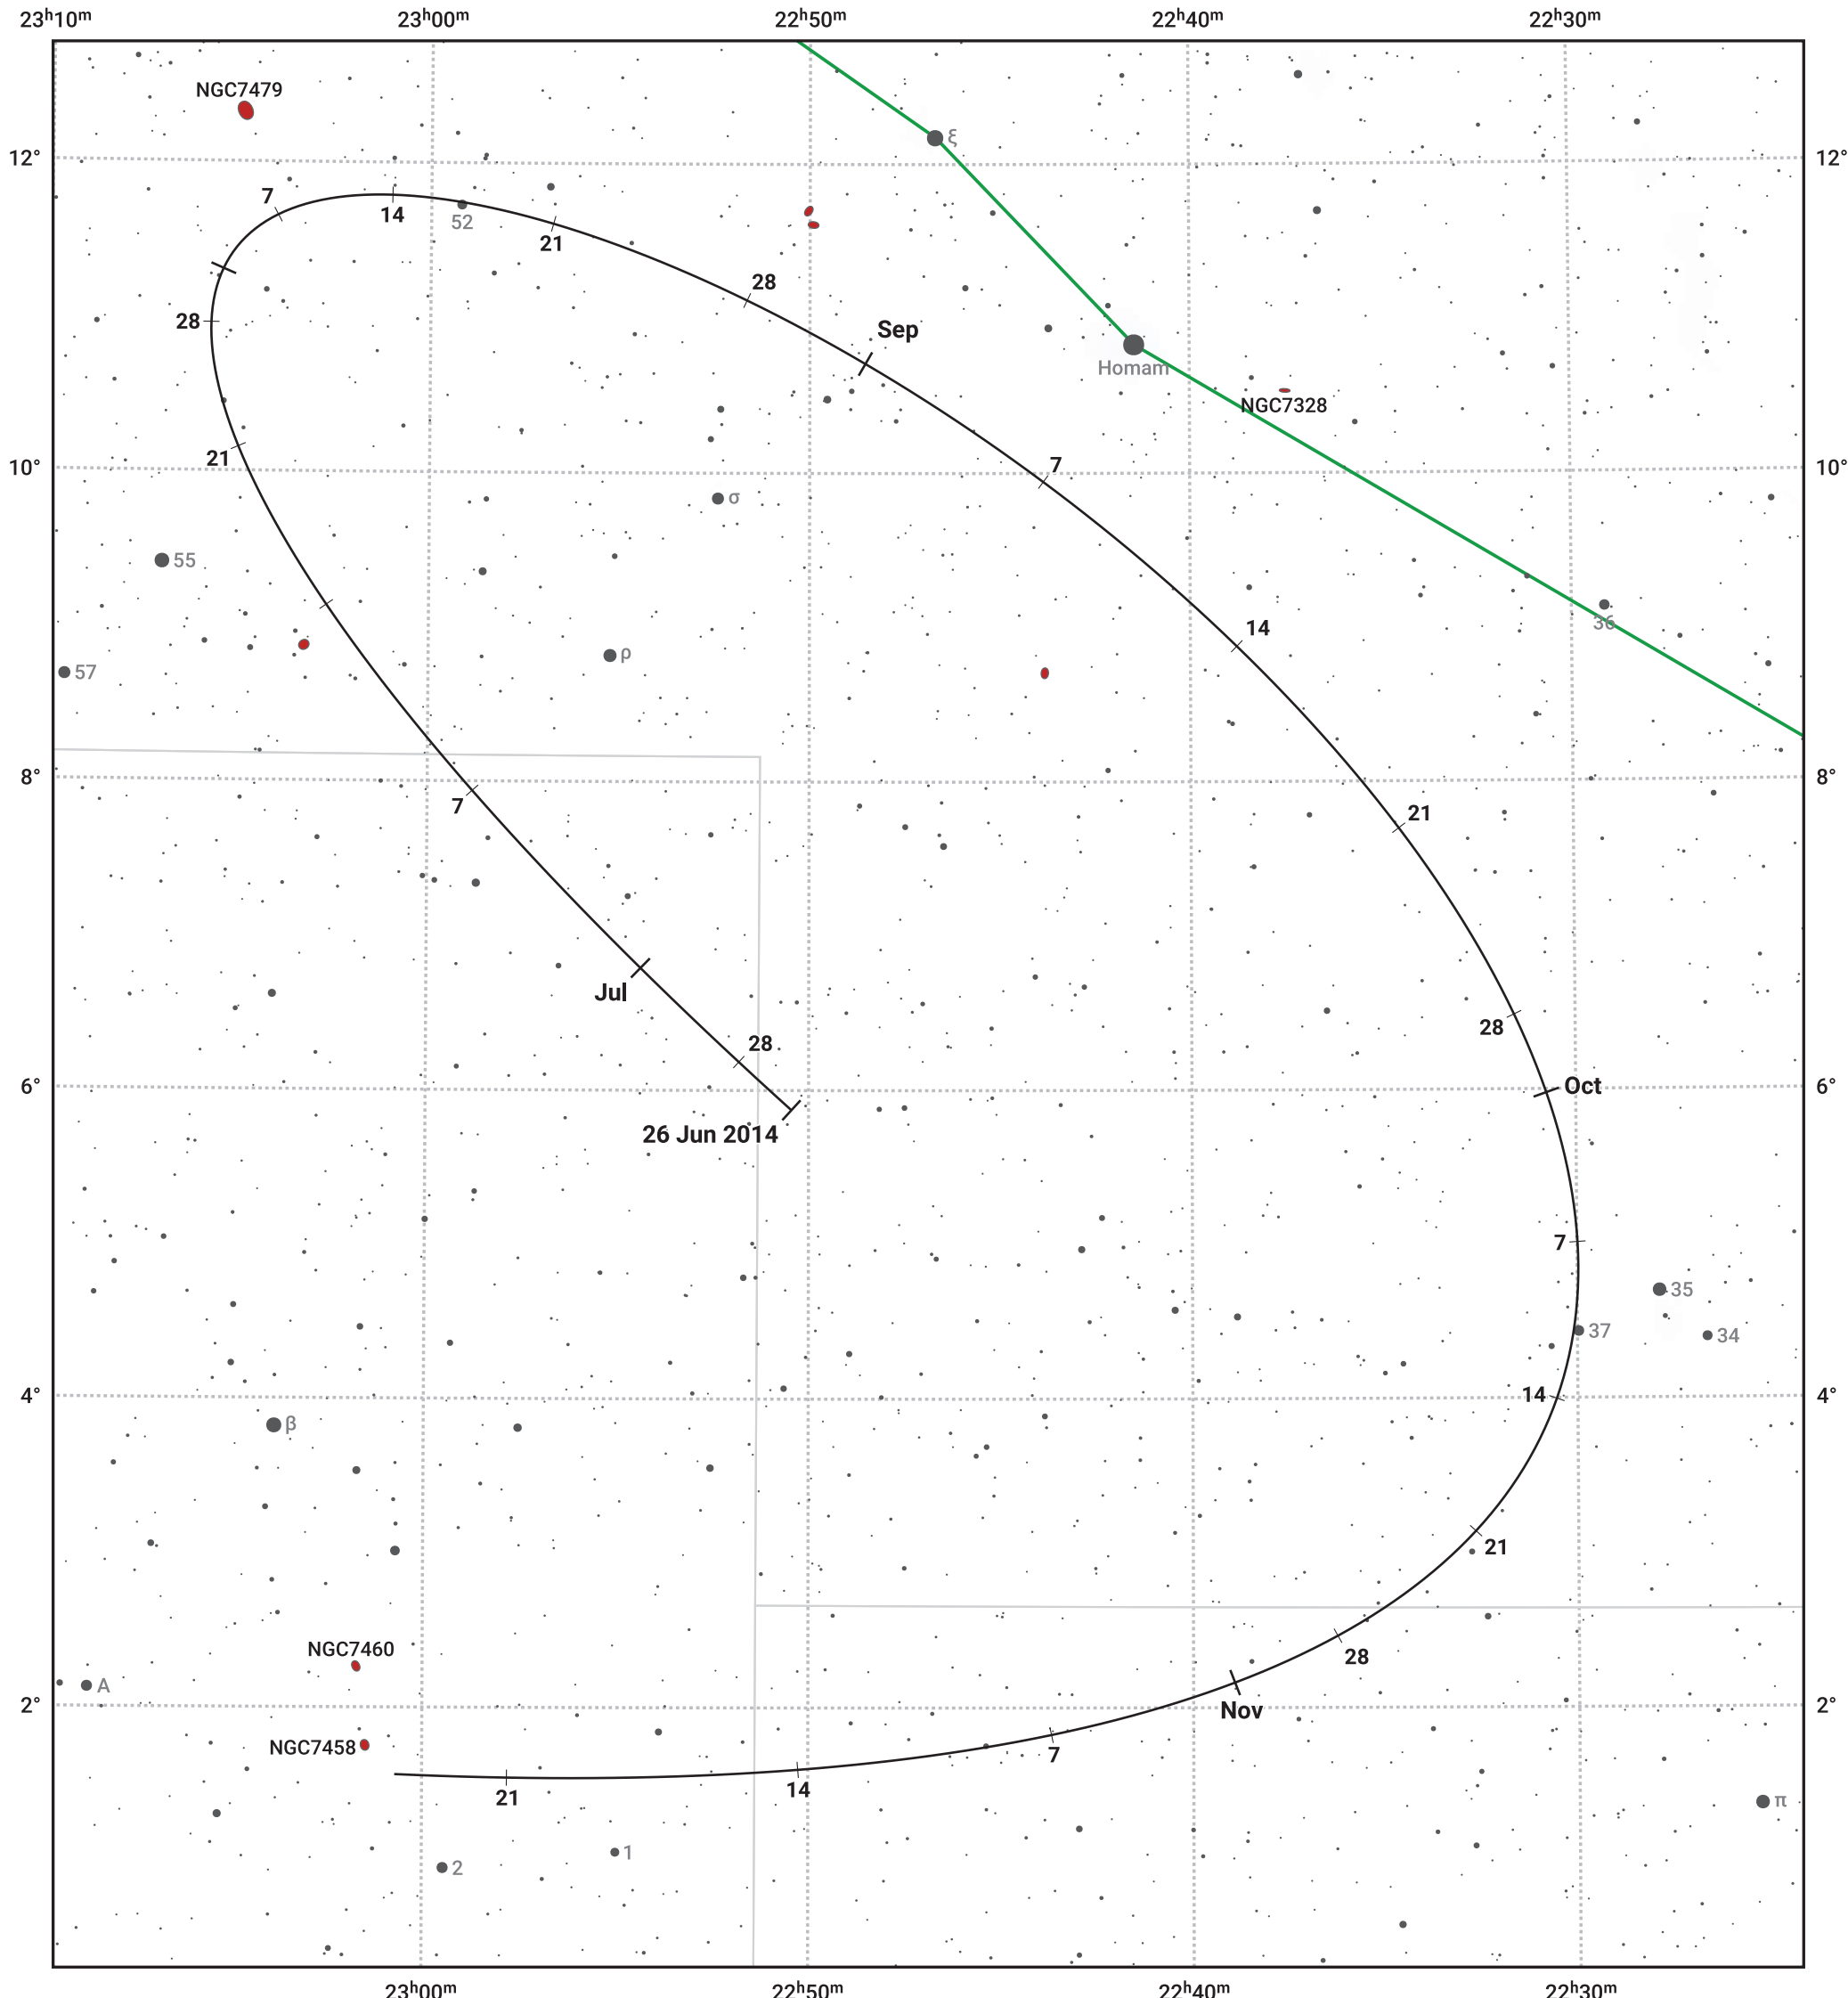

The path of Asteroid 12 Victoria around opposition on 9 Sep 2014

© Dominic Ford 2011–2024. Date markers placed at midnight UTC. Downloaded from <https://in-the-sky.org>

Magnitude scale: 11.0 10.0 9.0 8.0 7.0 6.0 5.0 4.0 3.0

— Ecliptic Plane

Galaxy Bright nebula Open cluster Globular cluster

Date	Mag	Phase
2014 Jul 1	10.3	93%
2014 Aug 1	9.7	96%
2014 Aug 16	9.4	98%
2014 Sep 1	9.1	99%
2014 Oct 1	9.6	98%
2014 Oct 29	10.4	96%
2014 Nov 1	10.5	96%