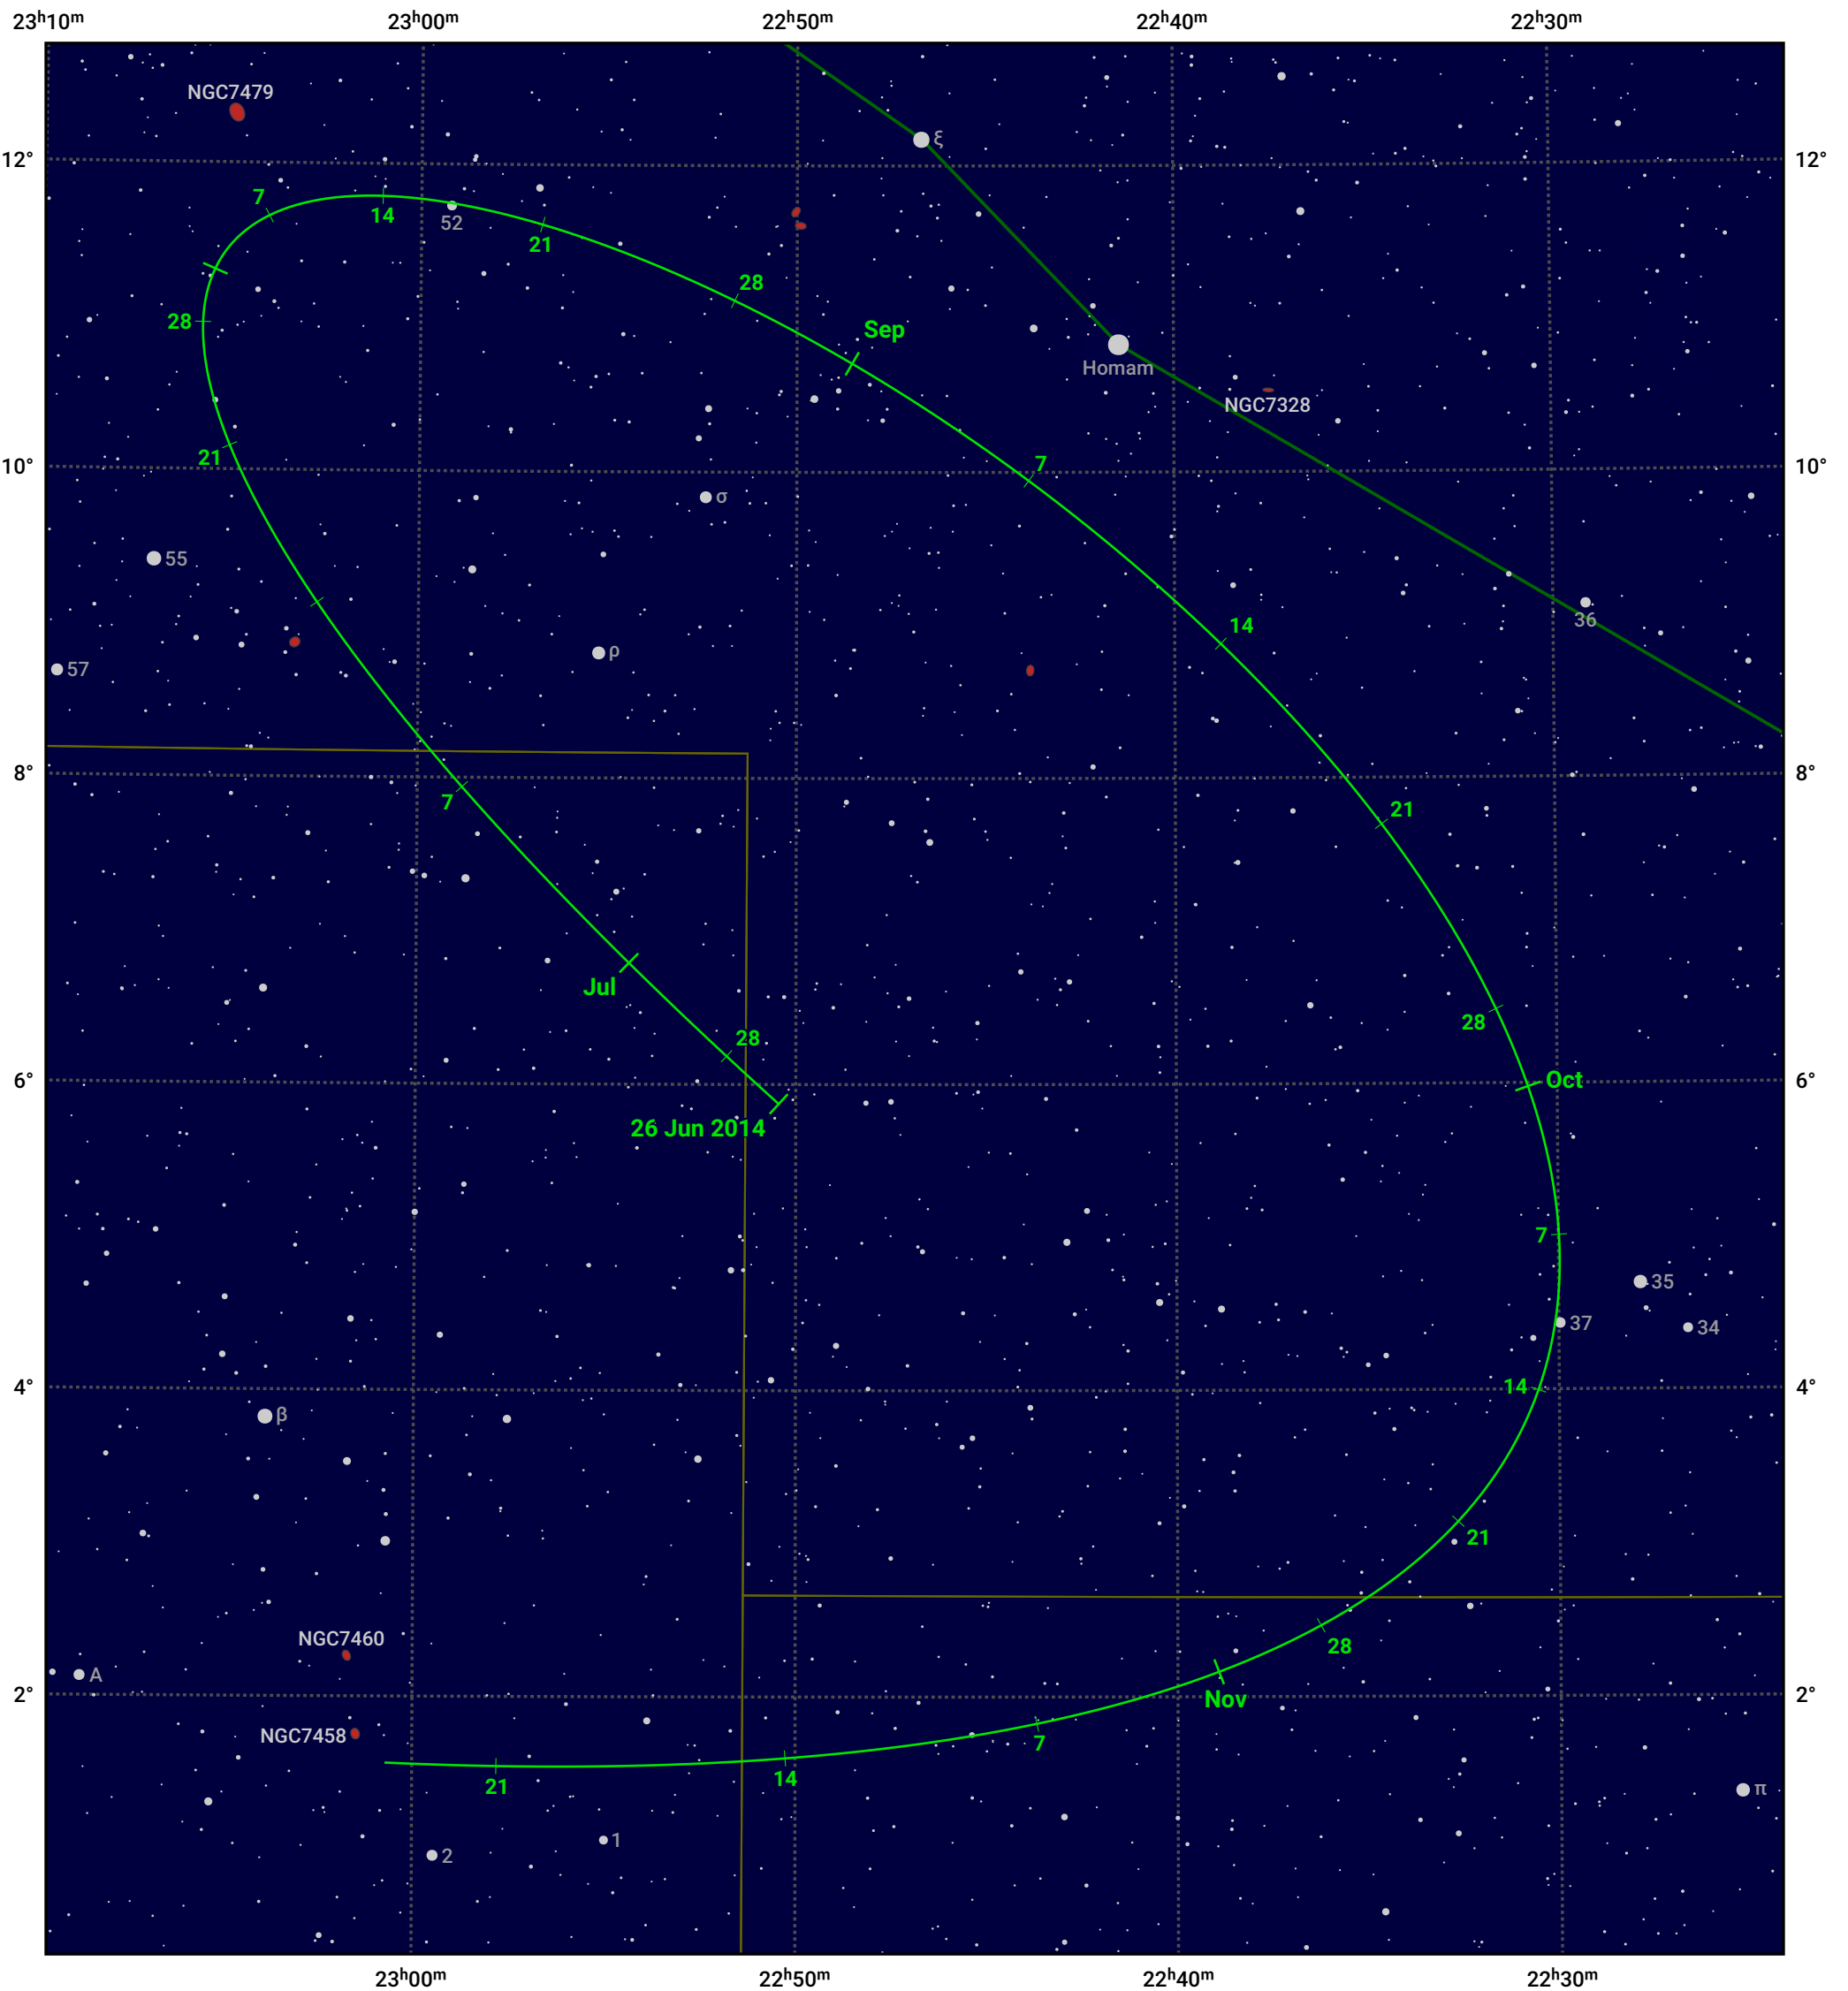

The path of Asteroid 12 Victoria around opposition on 9 Sep 2014

© Dominic Ford 2011–2024. Date markers placed at midnight UTC. Downloaded from <https://in-the-sky.org>

Magnitude scale: 11.0 10.0 9.0 8.0 7.0 6.0 5.0 4.0 3.0

Ecliptic Plane

Galaxy Bright nebula Open cluster Globular cluster

Date	Mag	Phase
2014 Jul 1	10.3	93%
2014 Aug 1	9.7	96%
2014 Aug 16	9.4	98%
2014 Sep 1	9.1	99%
2014 Oct 1	9.6	98%
2014 Oct 29	10.4	96%
2014 Nov 1	10.5	96%