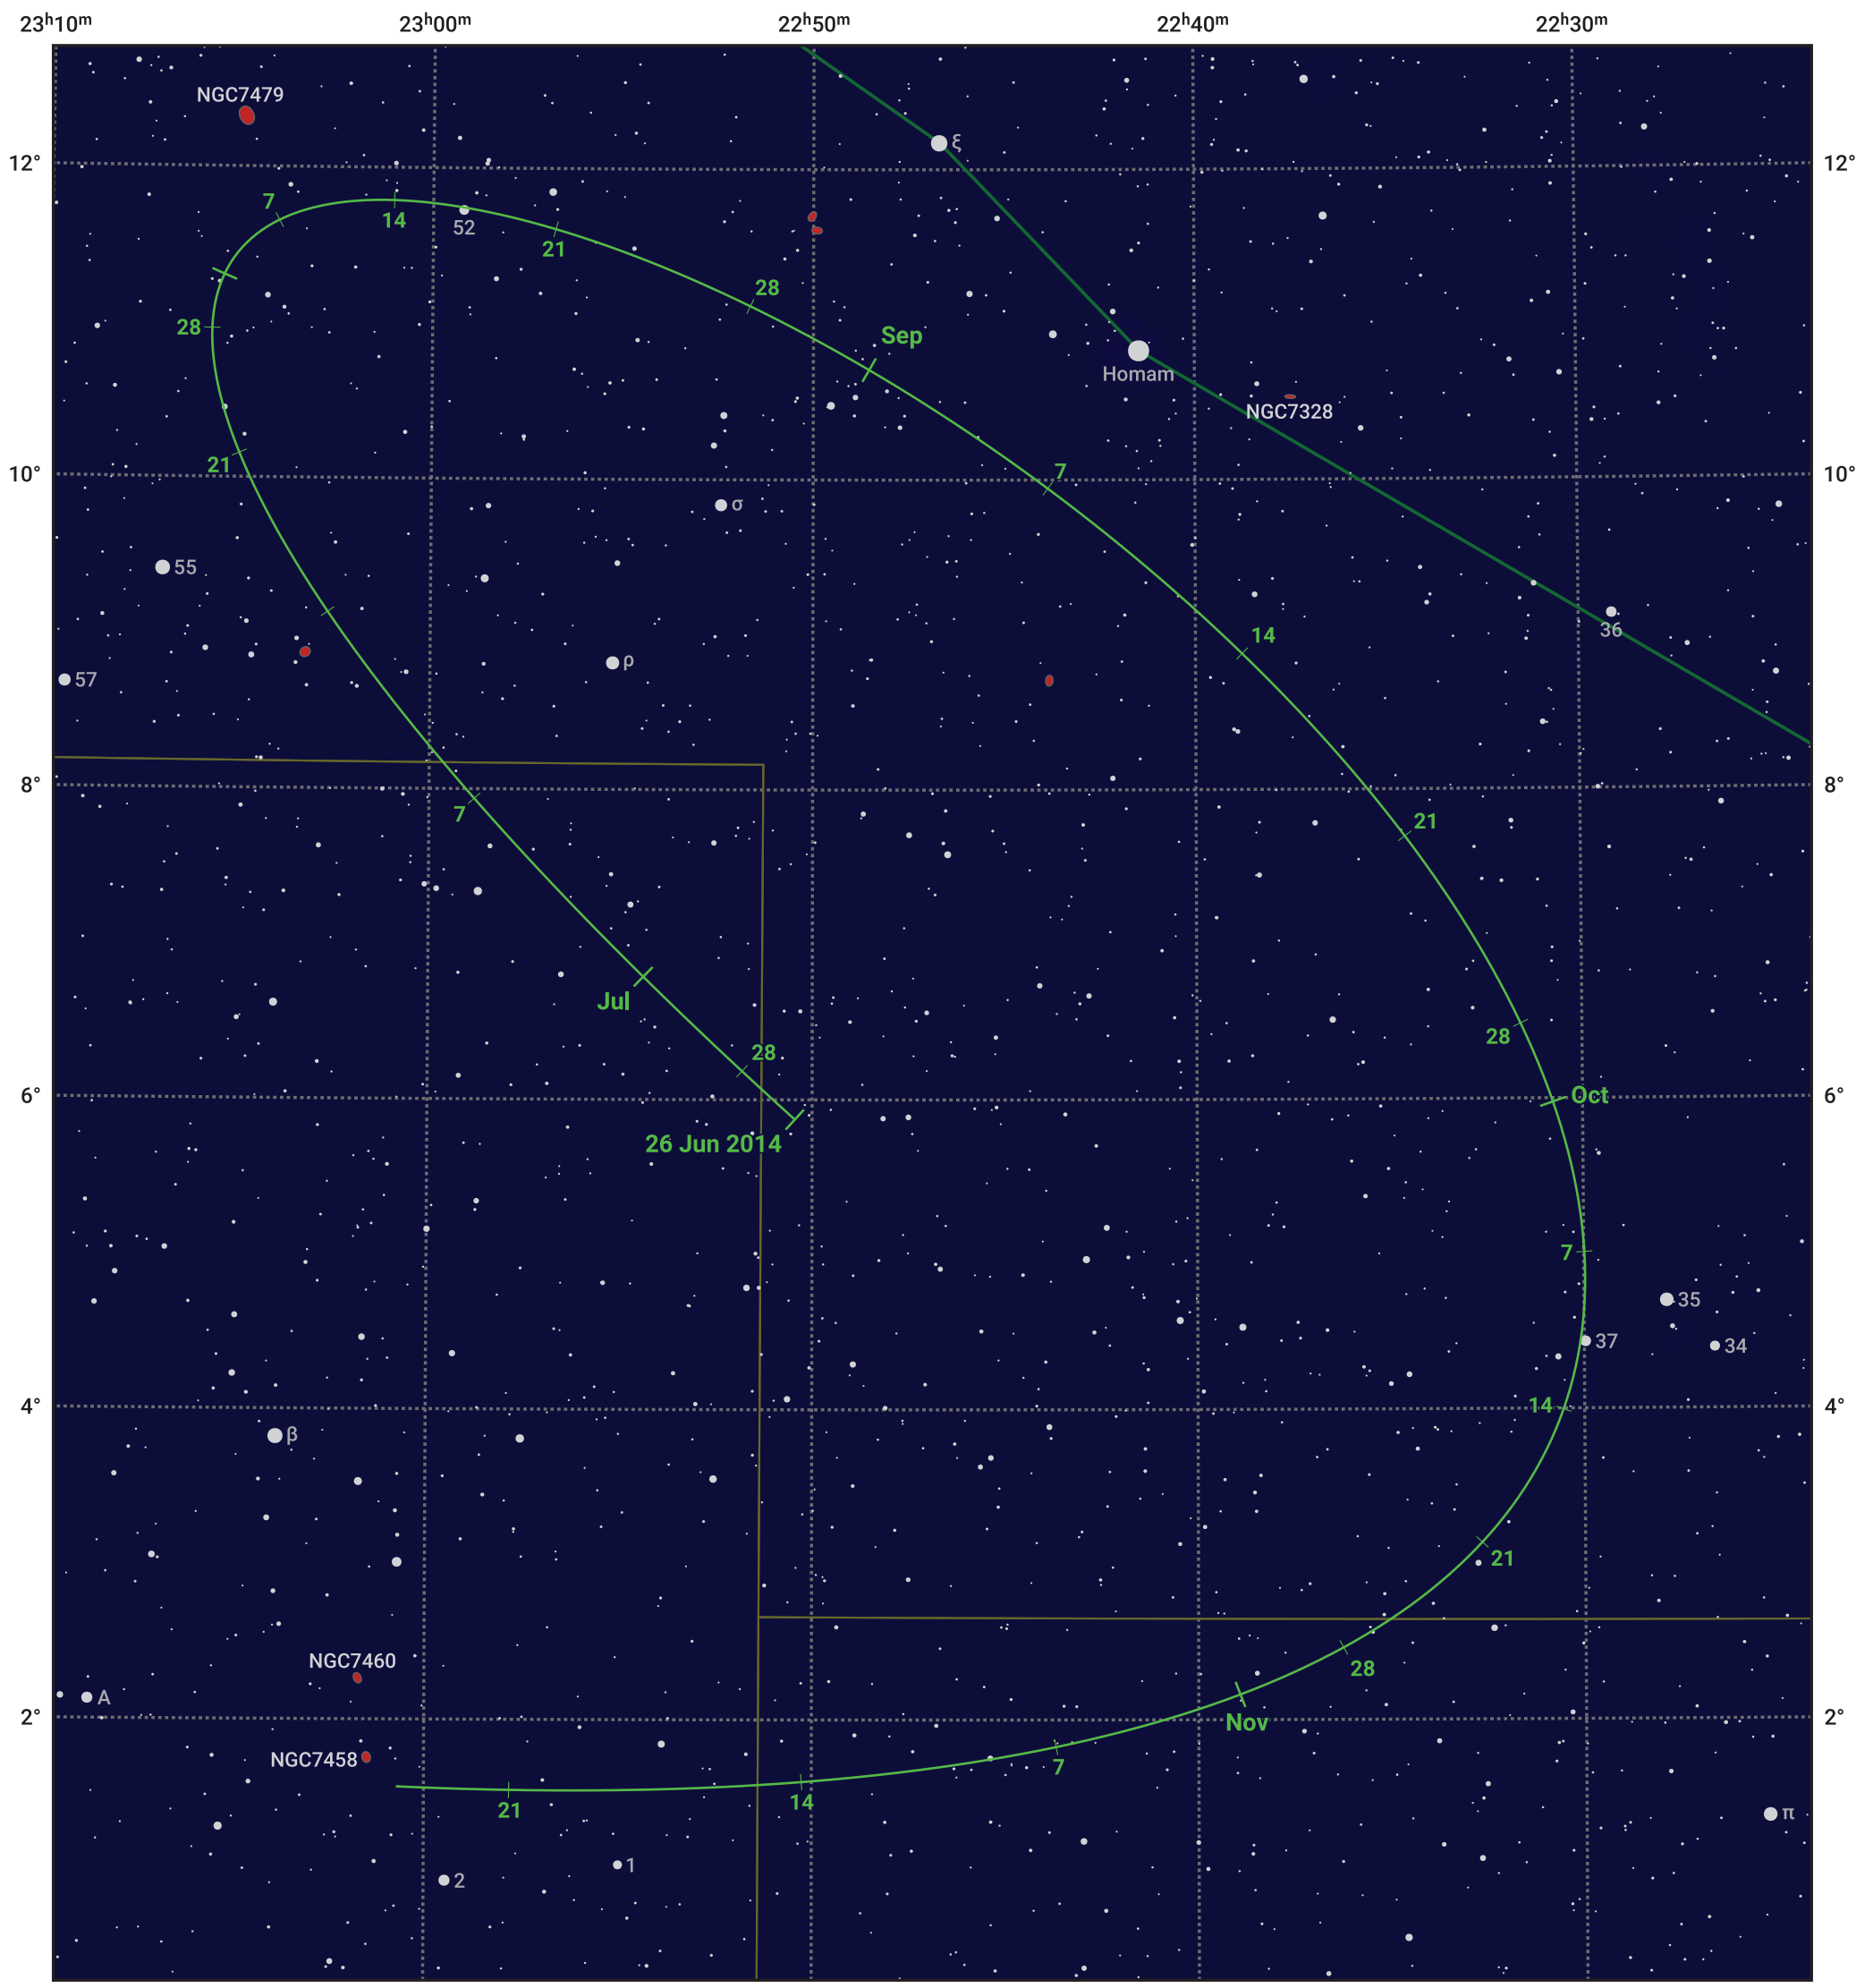

The path of Asteroid 12 Victoria around opposition on 9 Sep 2014

© Dominic Ford 2011–2024. Date markers placed at midnight UTC. Downloaded from <https://in-the-sky.org>

Magnitude scale: 11.0 10.0 9.0 8.0 7.0 6.0 5.0 4.0 3.0

Ecliptic Plane

- Galaxy
- Bright nebula
- Open cluster
- ⊕ Globular cluster

Date	Mag	Phase
2014 Jul 1	10.3	93%
2014 Aug 1	9.7	96%
2014 Aug 16	9.4	98%
2014 Sep 1	9.1	99%
2014 Oct 1	9.6	98%
2014 Oct 29	10.4	96%
2014 Nov 1	10.5	96%