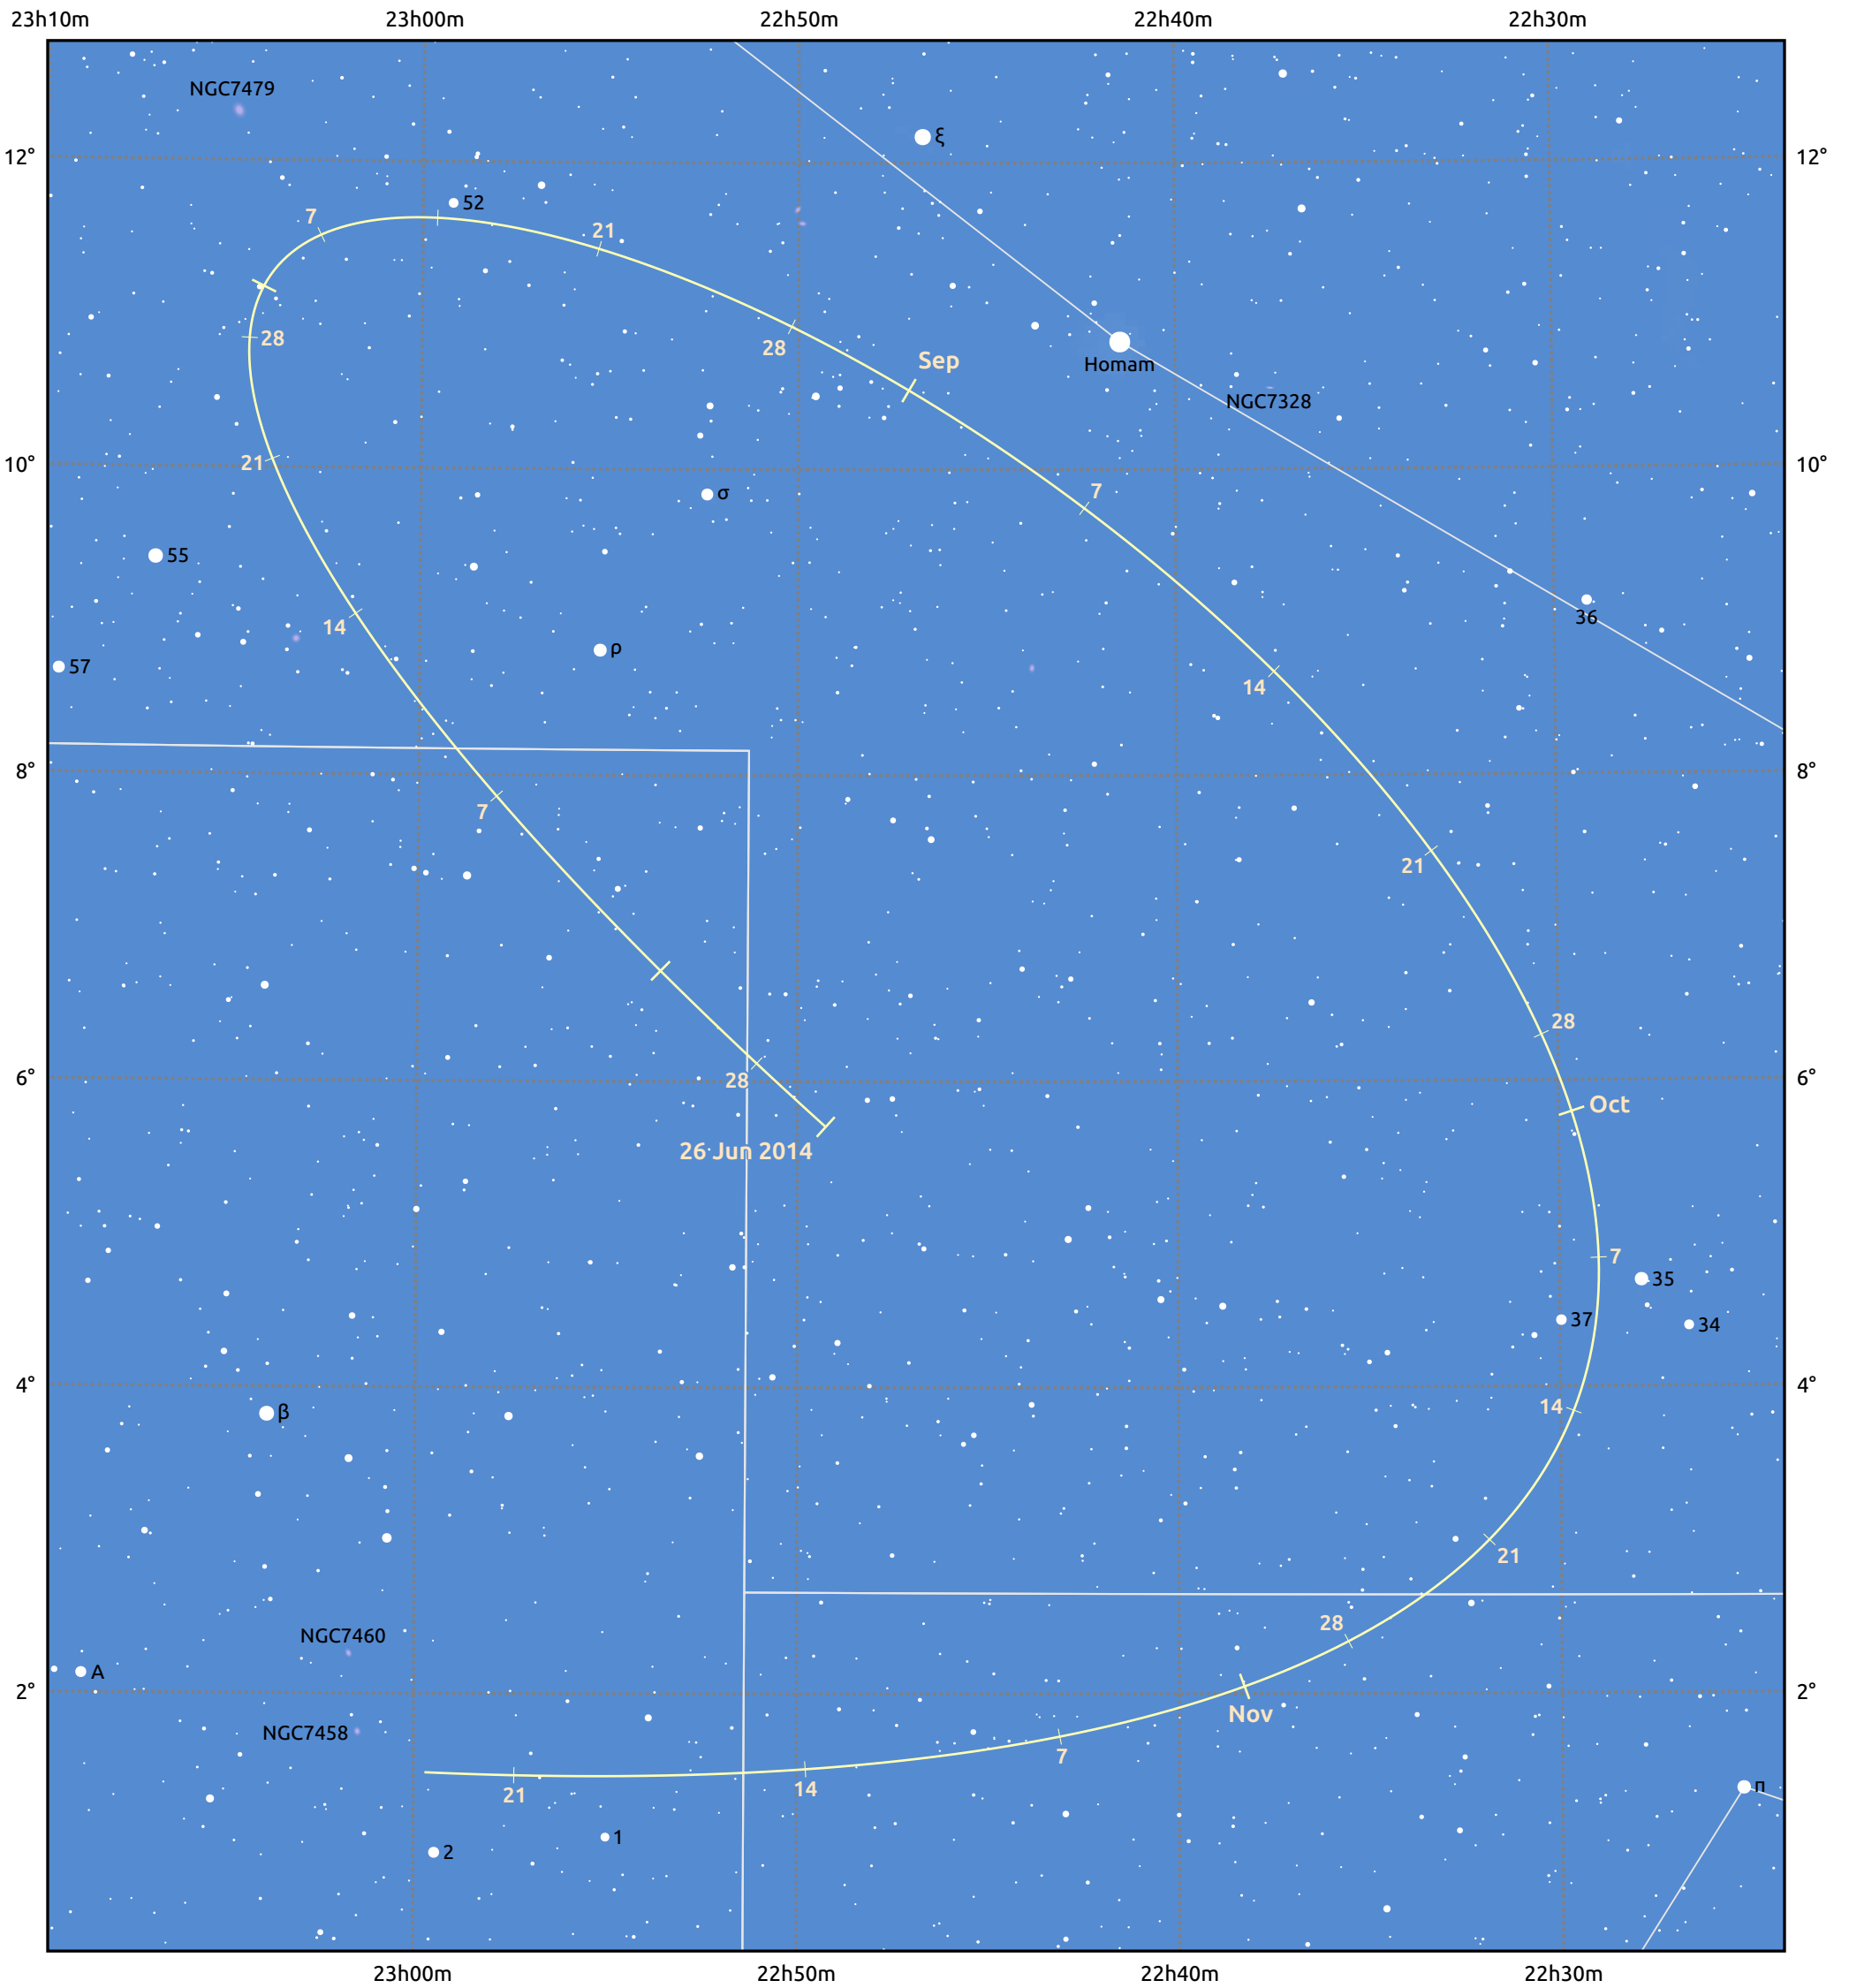

# The path of Asteroid 12 Victoria around opposition on 9 Sep 2014

© Dominic Ford 2011–2025. Date markers placed at midnight UTC. Downloaded from <https://in-the-sky.org>

Magnitude scale: 11.0 10.0 9.0 8.0 7.0 6.0 5.0 4.0 3.0

— Ecliptic Plane

Galaxy Bright nebula Open cluster Globular cluster Planetary nebula

Date	Mag	Phase
2014 Jul 1	10.3	93%
2014 Aug 1	9.7	96%
2014 Aug 15	9.4	98%
2014 Sep 1	9.1	99%
2014 Oct 1	9.6	98%
2014 Oct 29	10.4	96%
2014 Nov 1	10.5	95%